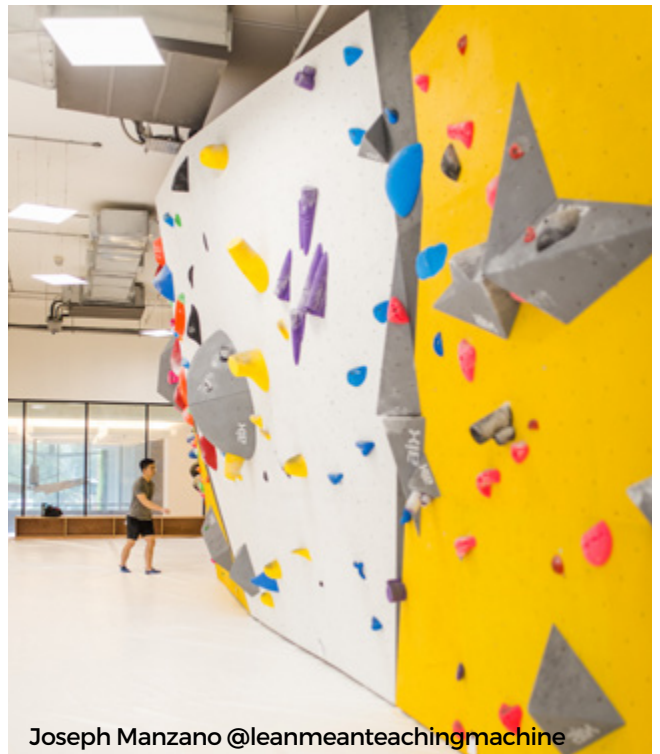

Joseph Manzano @leanmeanteachingmachine

Joseph Manzano @leanmeanteachingmachine

Nexus International School Boulder

MALAYSIA, Putrajaya

Year of Completion: **2014**

Total Climbing Surface: **80 m² | 861 ft²**