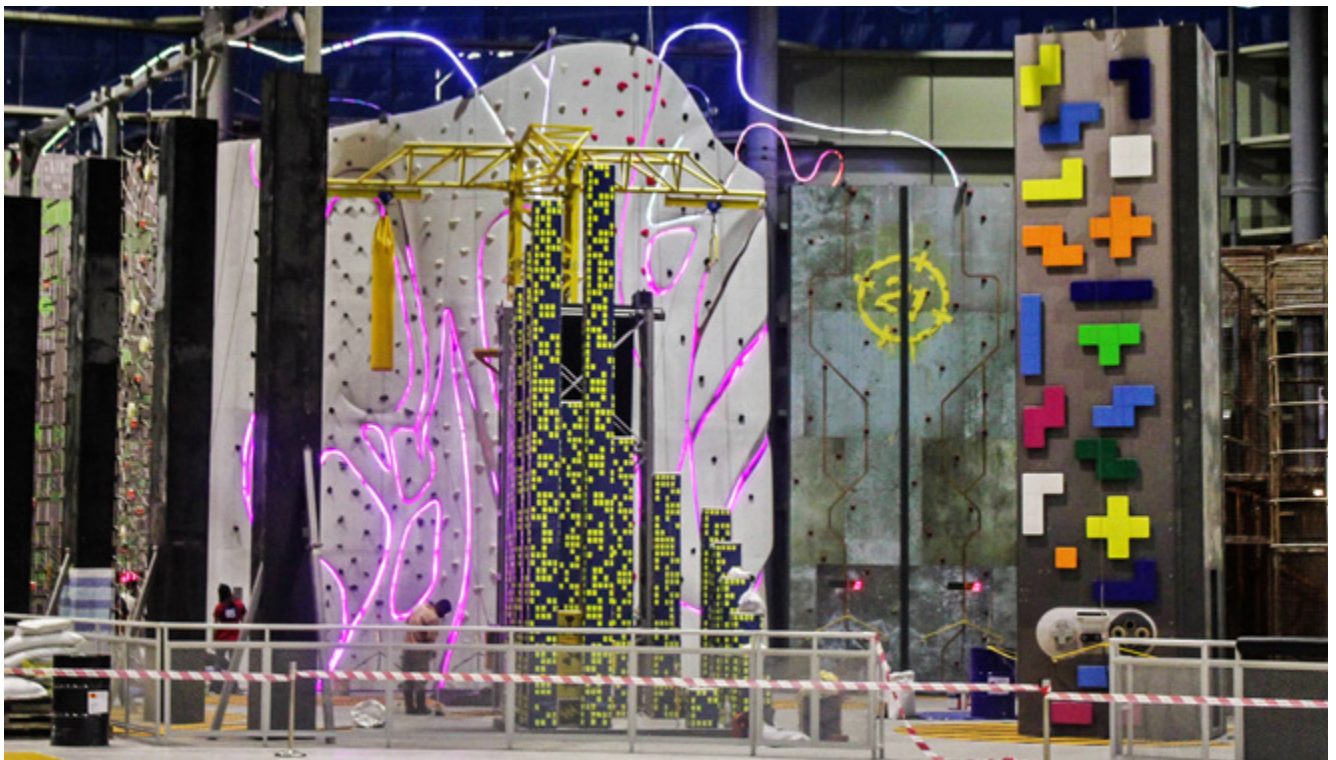

District 21

MALAYSIA, Kuala Lumpur

Year of Completion: **2019**

Total Climbing Surface: **1 200 m² | 12 917 ft²**

Design Style: **Geome3x**

Website: <https://www.facebook.com/district21park/>