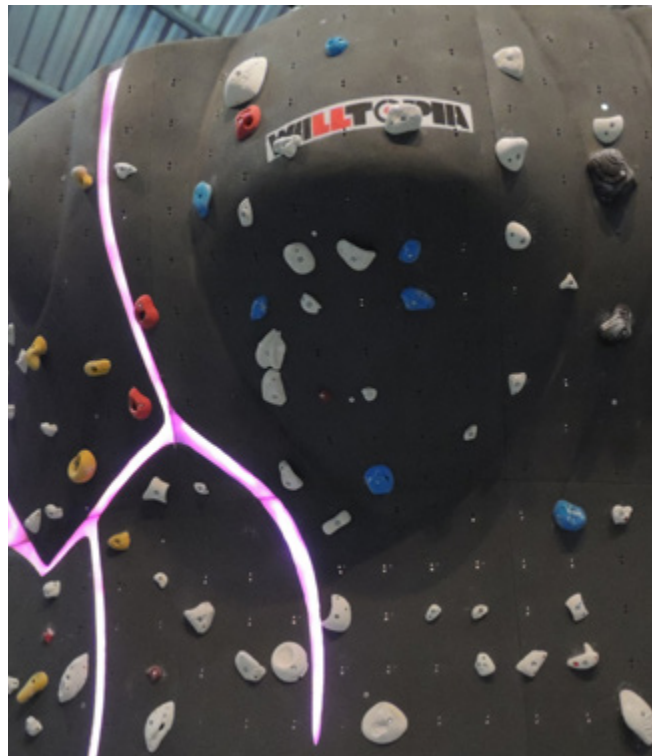

Rock Republic

UAE, Dubai

Year of Completion: **2013**

Total Climbing Surface: **215 m² | 2 314 ft²**

Design Style: **Geome3x, 3D Curves, Deep Space**

Website: <https://www.facebook.com/rock.republic.dubai/>