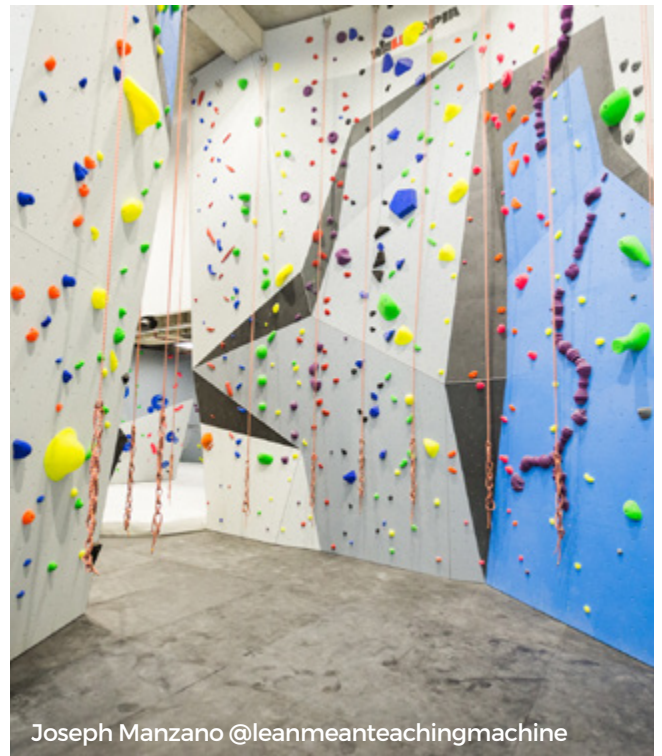

Joseph Manzano @leanmeanteachingmachine