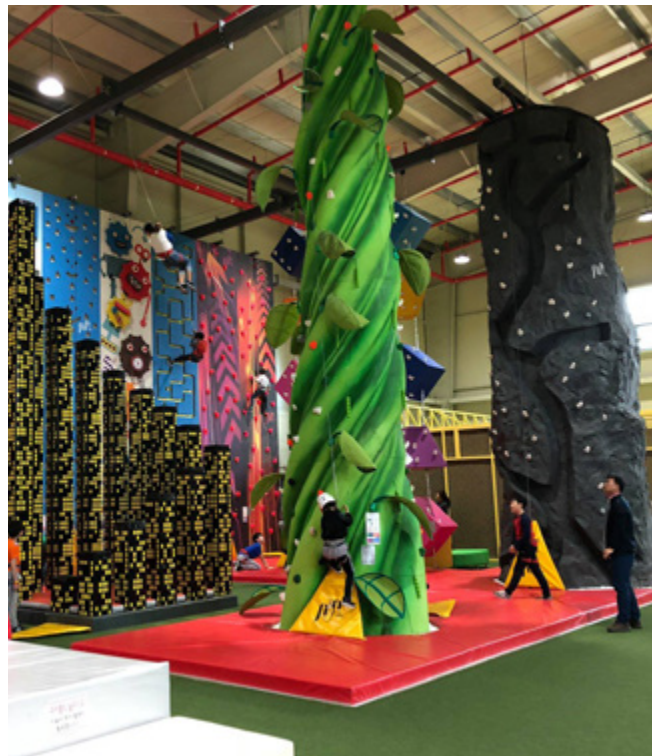

Adventure Hub, Galleria Mall

BAHRAIN, Manama

Year of Completion: **2018**

Product: **Ropetopia, Fun Walls, Walltopia Caves**

Facility: **Family Entertainment Center**

Website: <http://www.adventurehubme.com>