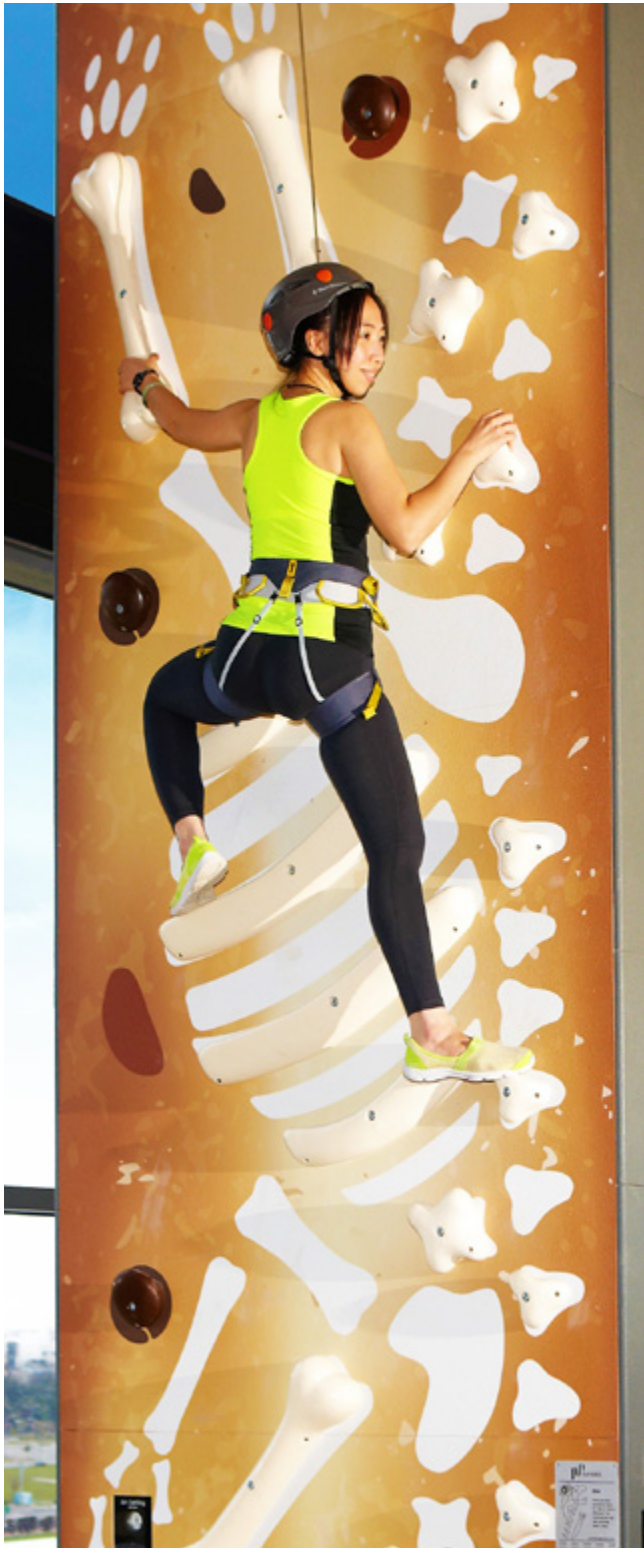

GoStar Challenge

TAIWAN, Penghu County

Year of Completion: **2018**

Product: **Fun Walls, Ropetopia, Ninja Course**

Facility: **Indoor Extreme Sports Center**

Website: <https://www.gostarpark.com.tw/en/>