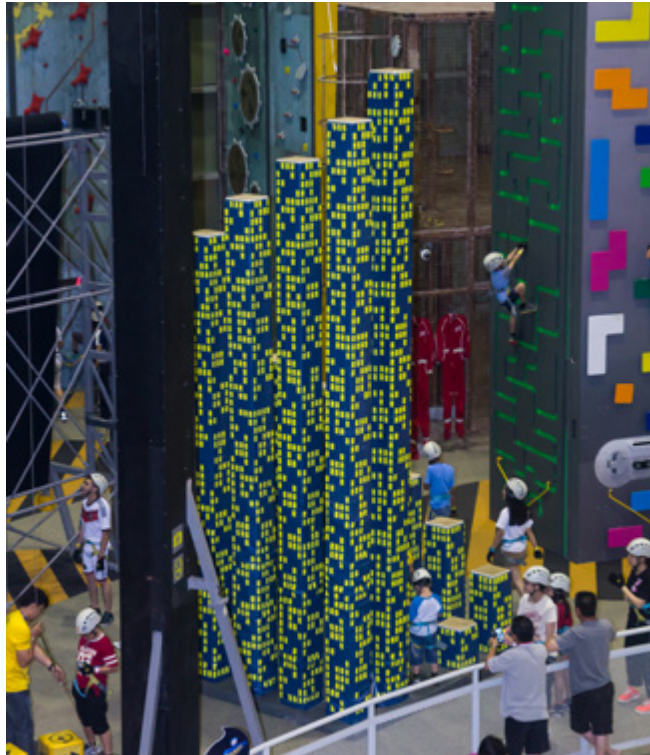

District 21 FEC

MALAYSIA, Kuala Lumpur

Year of Completion:	2014
Product:	Fun Walls, Rollglider
Facility:	Climbing playground and ride
Website:	http://www.district21.com.my