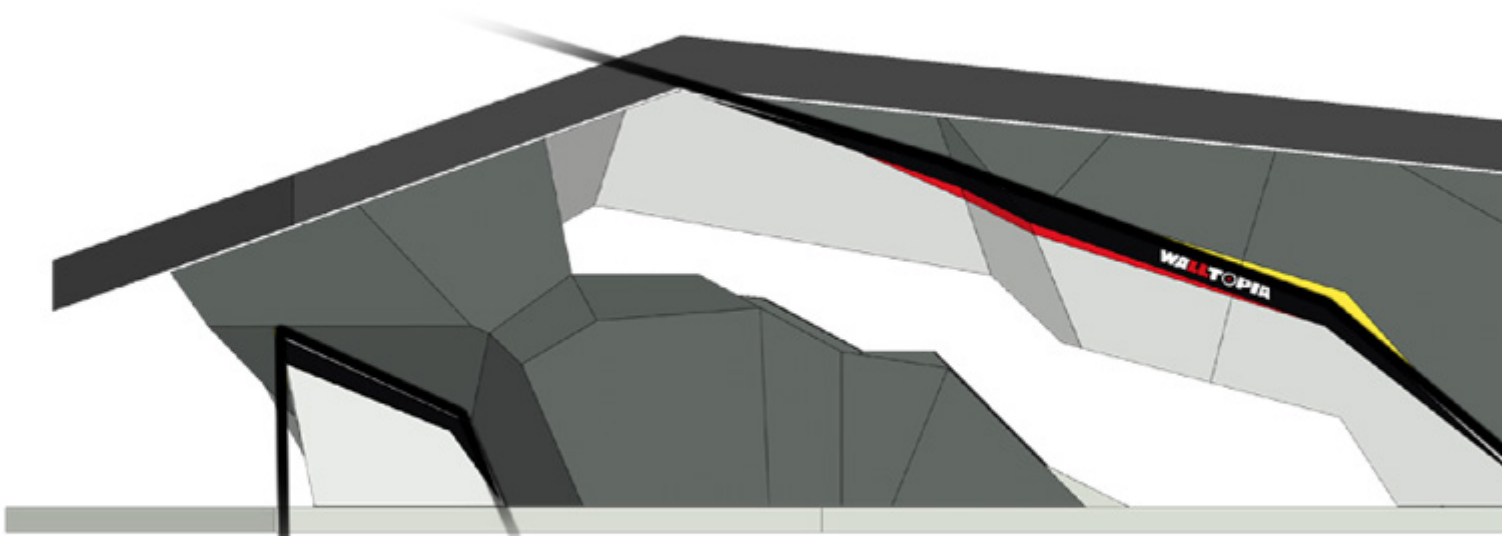

Year of Completion: **2014**

Product: **Fun Walls, Ropetopia**

Facility: **Climbing playground and indoor ropes course**

Website: <http://thegalleria.ae/>

CONCEPTS

University Wall

CHINA, Beijing

Type