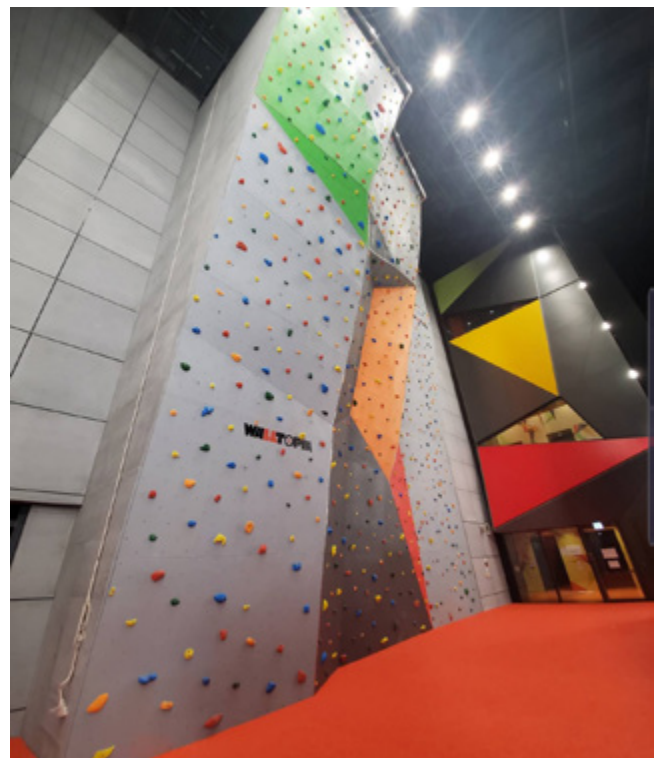

HONG KONG

Year of Completion: **2019**

Total Climbing Surface: **60 m² | 645 ft²**

Design Style: **Geome3x**

Siu Lun Sport Center

HONG KONG

Year of Completion: **2019**

Total Climbing Surface: **222 m² | 2 389 ft²**

Design Style: **Geome3x**

Website: <https://www.lcsd.gov.hk/clpss/en/webApp/Facility/Details.do?fid=2192>

Just Climb

HONG KONG

Year of Completion: **2017**

Total Climbing Surface: **270 m² | 2 906 ft²**

Design Style: **Geome3x**