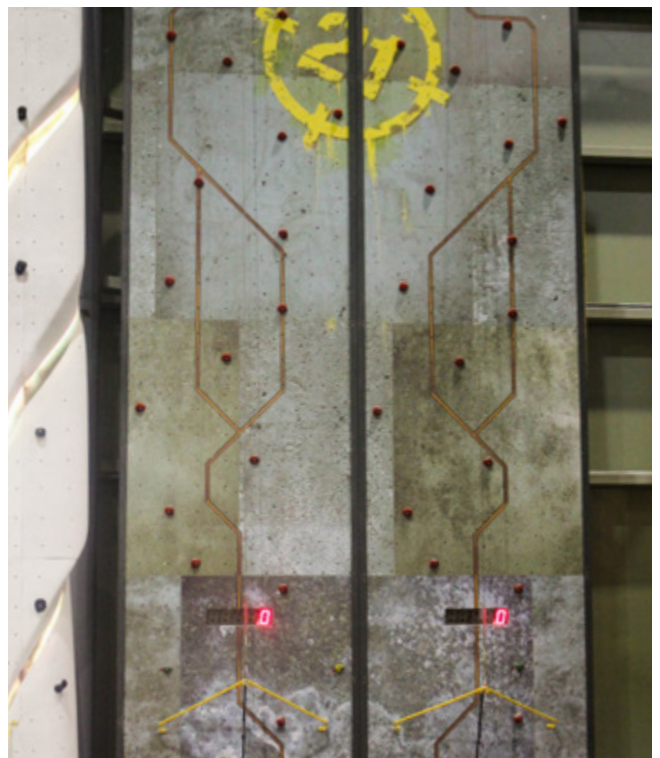

District 21

MALAYSIA, Kuala Lumpur

Year of Completion: **2019**

Total Climbing Surface: **1 200 m² | 12 917 ft²**

Design Style: **Geome3x**

Website: <https://www.facebook.com/district21park/>