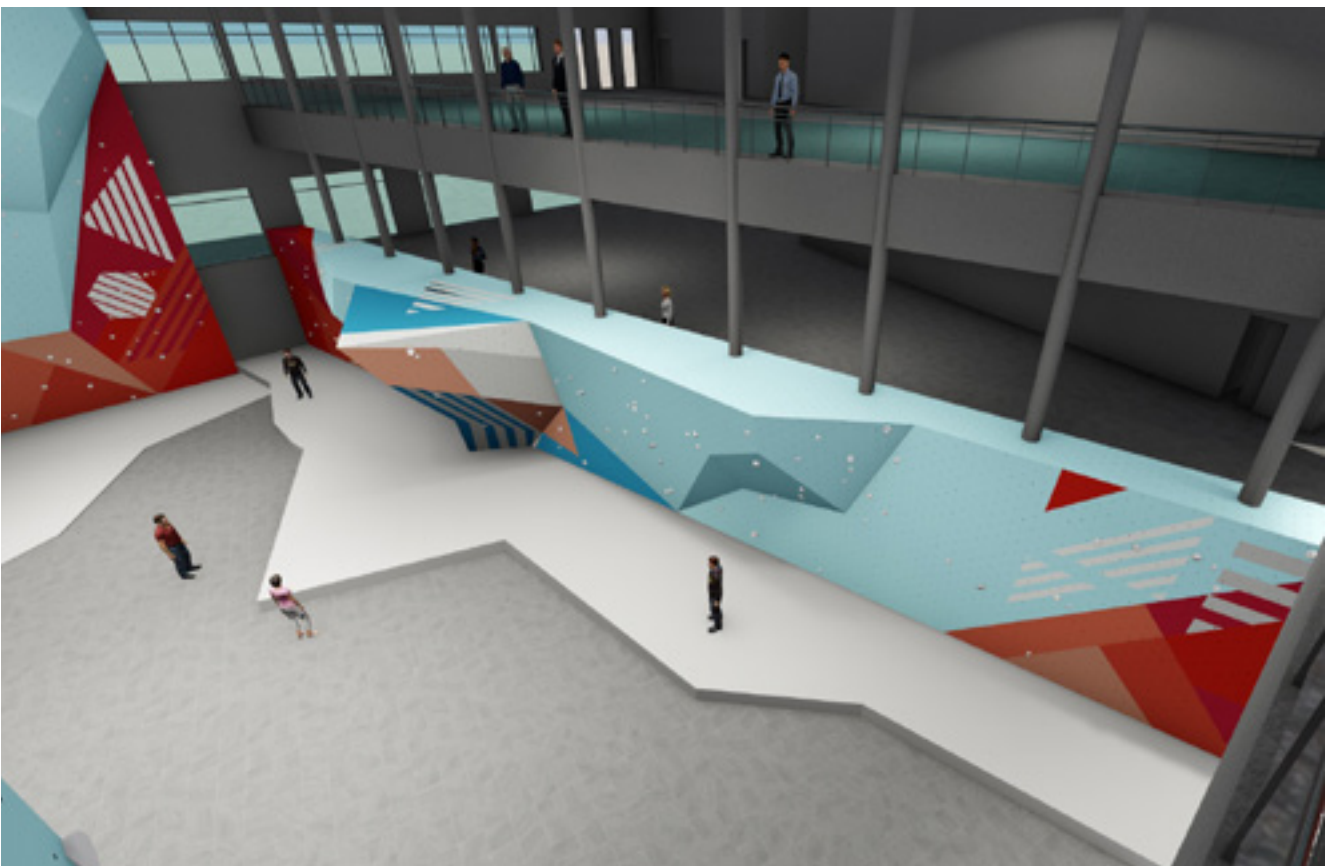

1. Fonden Amager Bakke, Copenhagen

DENMARK

Phase: **Coming Soon**

Facility Type: **80m Outdoor Rope Wall**

1. **Ratina**, Ratina
2. **Tromso Center**, Tromso
3. **Bodo Climbing Gym**, Bodo
4. **Oslofjord Center**, Stokke
5. **Drammen Gym**, Oslo
6. **Akalla**, Akalla
7. **Bounce**, Kungens Kurva
8. **Blocks and Walls**, Copenhagen

DESIGN CONCEPTS

Facility Type:

Rope Wall and Bouldering Gym

CLIMBING WALLS - FINLAND

Facility Type:

Rope Wall and Bouldering Gym

CONCEPT 1

CONCEPT 2