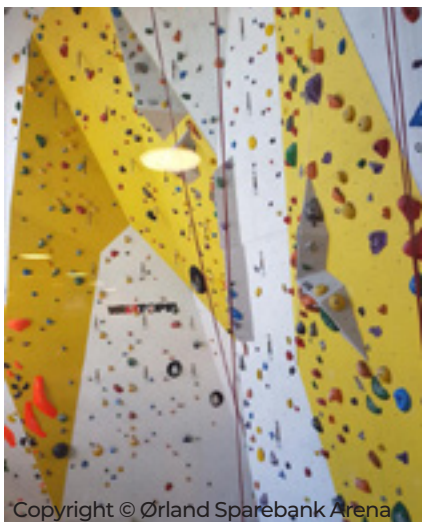

Copyright © Ørland Sparebank Arena

Copyright © Ørland Sparebank Arena

Copyright © Ørland Sparebank Arena