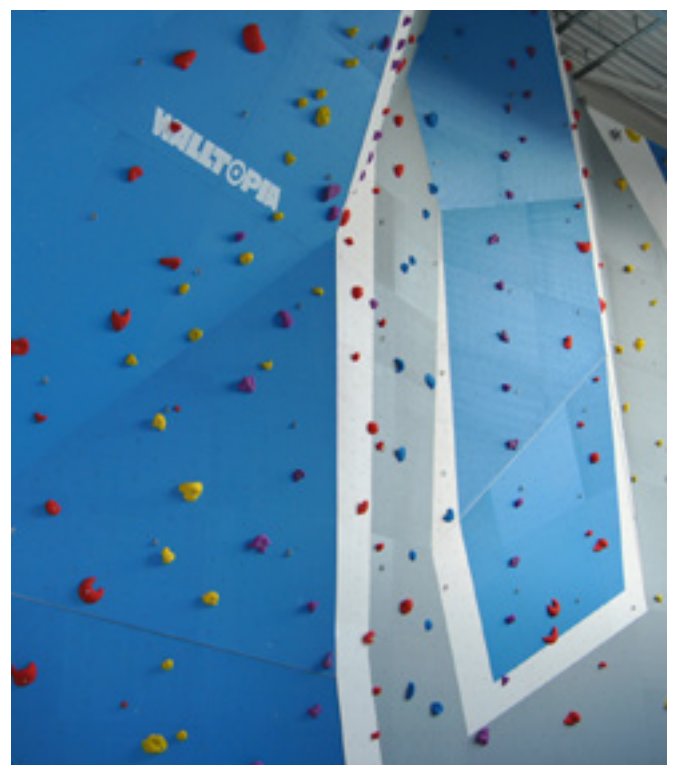

Year of Completion:	2019
Total Climbing Surface:	280 m² | 3 013 ft²
Products:	Geome3x
Facility type:	School Gym
Address:	Tvedestrand VGS, Vesterveien 97, 4900 Tvedestrand
Website:	www.nb-no.facebook.com/TVGSI