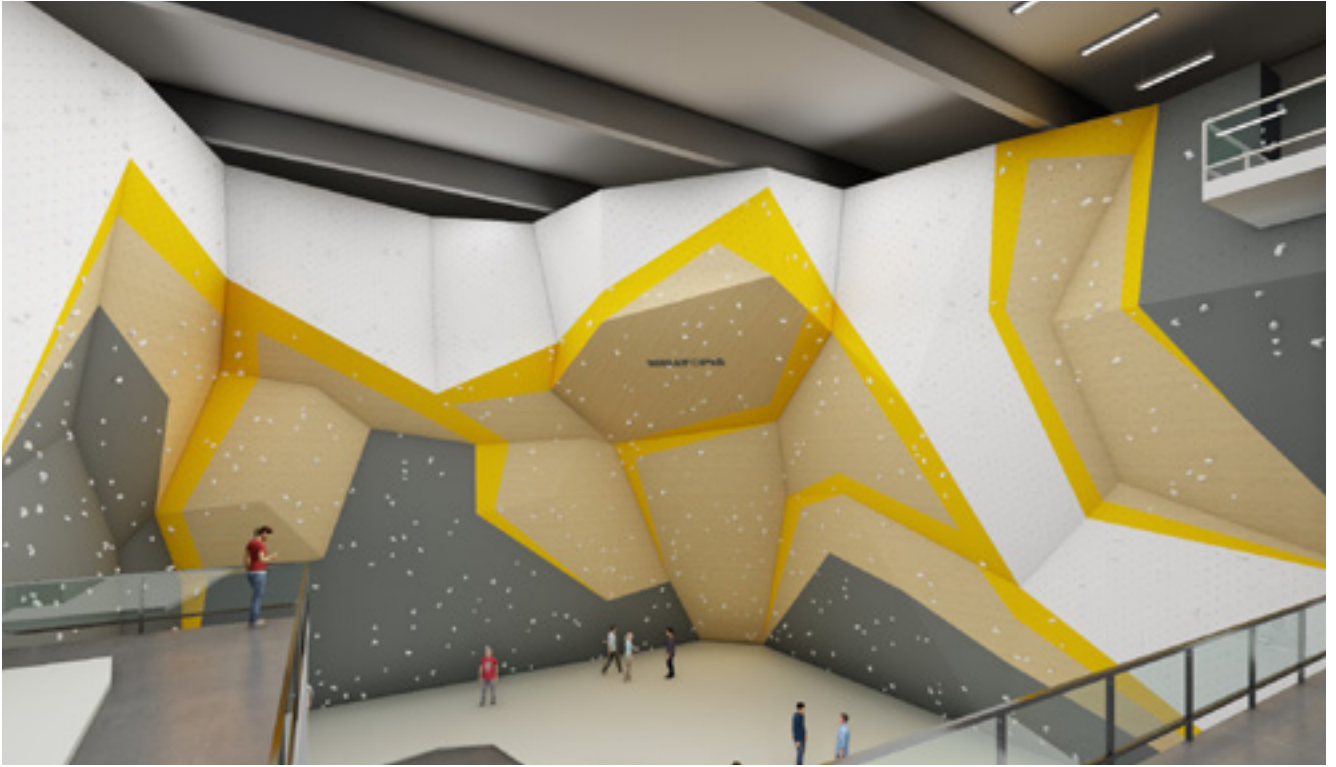

1. Fonden Amager Bakke, Copenhagen

DENMARK

Phase: **Coming Soon**

Facility Type: **80m Outdoor Rope Wall**

1. **Ratina**, Ratina
2. **Tromso Center**, Tromso
3. **Bodo Climbing Gym**, Bodo
4. **Oslofjord Center**, Stokke
5. **Drammen Gym**, Oslo
6. **Akalla**, Akalla
7. **Bounce**, Kungens Kurva
8. **Blocks and Walls**, Copenhagen

DESIGN CONCEPTS

Facility Type:

Rope Wall and Bouldering Gym

CLIMBING WALLS - FINLAND

Facility Type:

Rope Wall and Bouldering Gym

CONCEPT 1

CONCEPT 2

Facility Type:

Rope Wall and Bouldering Gym

CONCEPT 1

CLIMBING WALLS - NORWAY

CONCEPT 2

Facility Type:

Rope Wall and Bouldering Gym

Facility Type:

Rope Wall and Bouldering Gym

BOUNCE

SWEDEN, Kungens Kurva

WALLTOPIA

Facility Type:

Active Entertainment Center

CLIMBING WALLS - SWEDEN

Facility Type: