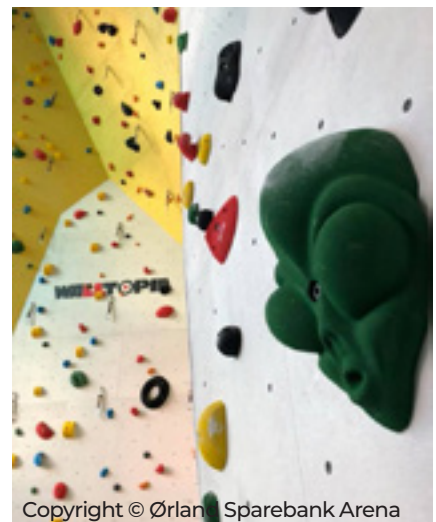

Copyright © Ørland Sparebank Arena

Copyright © Ørland Sparebank Arena