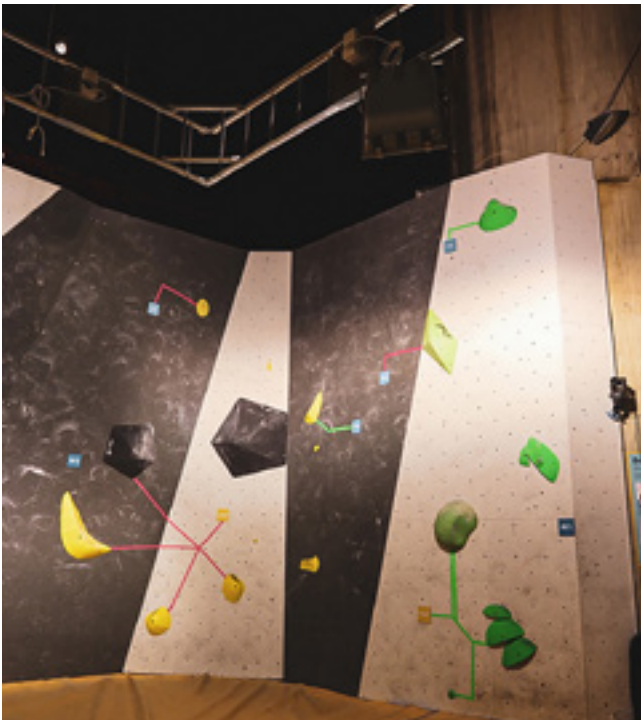

Year of Completion:	2015
Total Climbing Surface:	124 m² / 1 335 ft²
Products:	Geome3x
Facility Type:	Bouldering Gym
Address:	Färjeleden 2, 621 57 Visby
Website:	www.visbyklatterklubb.se