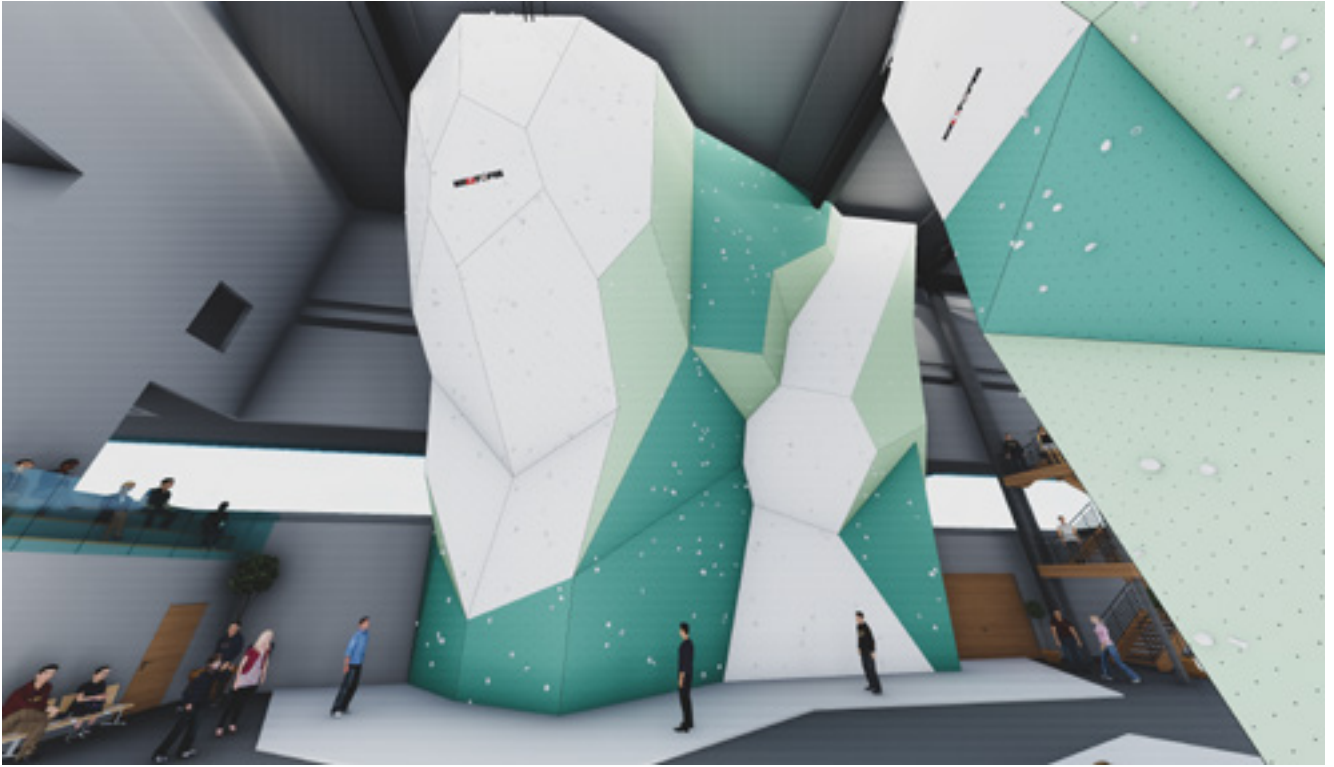

Facility Type:

Rope Wall and Bouldering Gym

CONCEPT 1

CLIMBING WALLS - NORWAY

CONCEPT 2

Facility Type:

Rope Wall and Bouldering Gym

Facility Type:

Rope Wall and Bouldering Gym

BOUNCE

SWEDEN, Kungens Kurva

WALLTOPIA

Facility Type:

Active Entertainment Center

CLIMBING WALLS - SWEDEN

Facility Type: