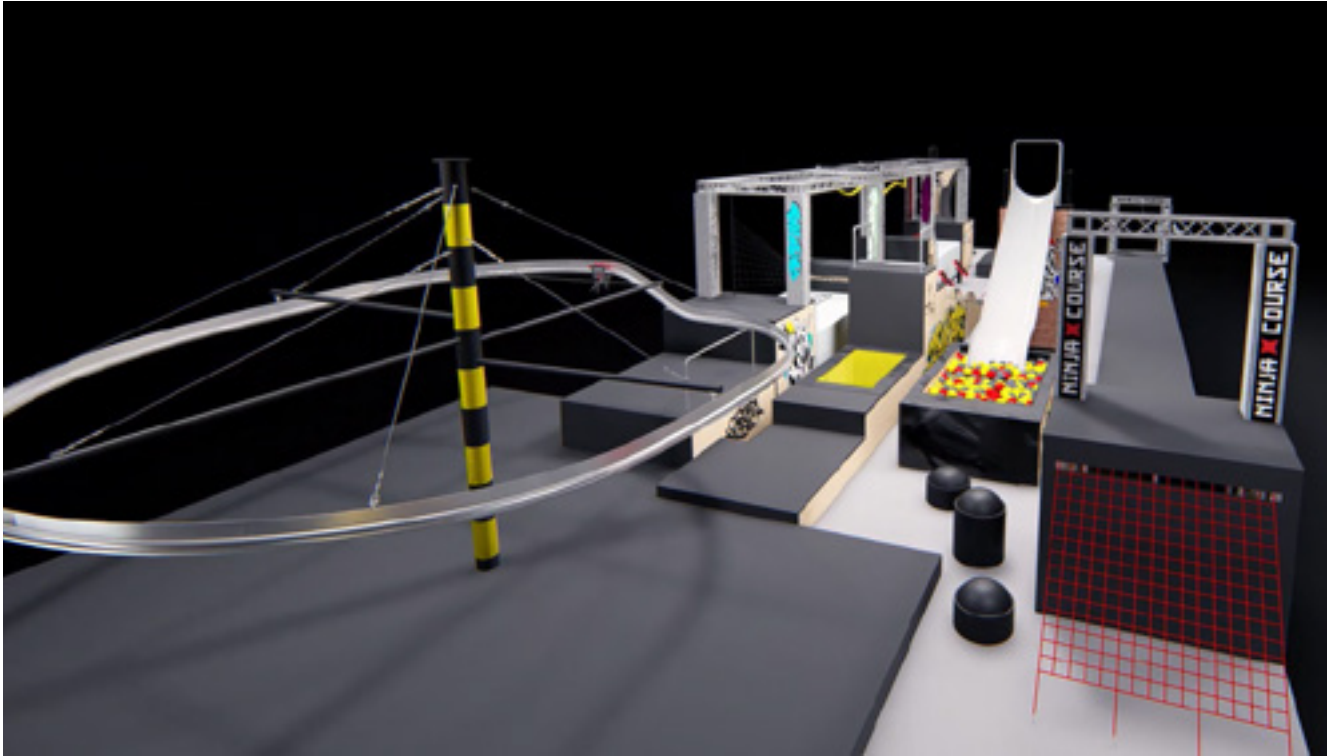

Facility Type:

Rope Wall and Bouldering Gym

CONCEPT 1

CLIMBING WALLS - NORWAY

CONCEPT 2

Facility Type:

Rope Wall and Bouldering Gym

Facility Type:

Rope Wall and Bouldering Gym

BOUNCE

SWEDEN, Kungens Kurva

WALLTOPIA

Facility Type:

Active Entertainment Center

CLIMBING WALLS - SWEDEN

Facility Type: