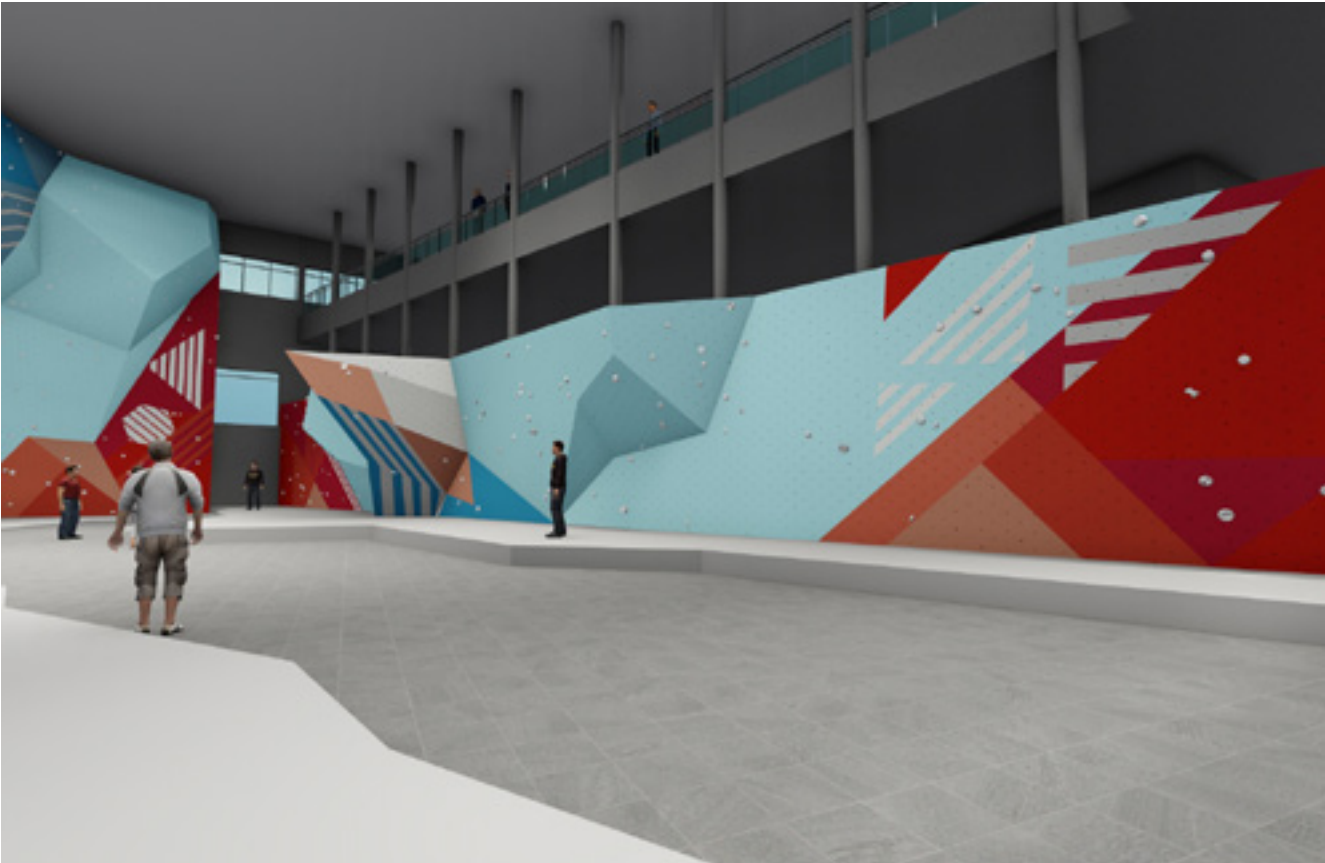

1. Fonden Amager Bakke, Copenhagen

DENMARK

Phase: **Coming Soon**

Facility Type: **80m Outdoor Rope Wall**

1. **Ratina**, Ratina
2. **Tromso Center**, Tromso
3. **Bodo Climbing Gym**, Bodo
4. **Oslofjord Center**, Stokke
5. **Drammen Gym**, Oslo
6. **Akalla**, Akalla
7. **Bounce**, Kungens Kurva
8. **Blocks and Walls**, Copenhagen

DESIGN CONCEPTS

Facility Type:

Rope Wall and Bouldering Gym

CLIMBING WALLS - FINLAND

Facility Type:

Rope Wall and Bouldering Gym

CONCEPT 1

CONCEPT 2