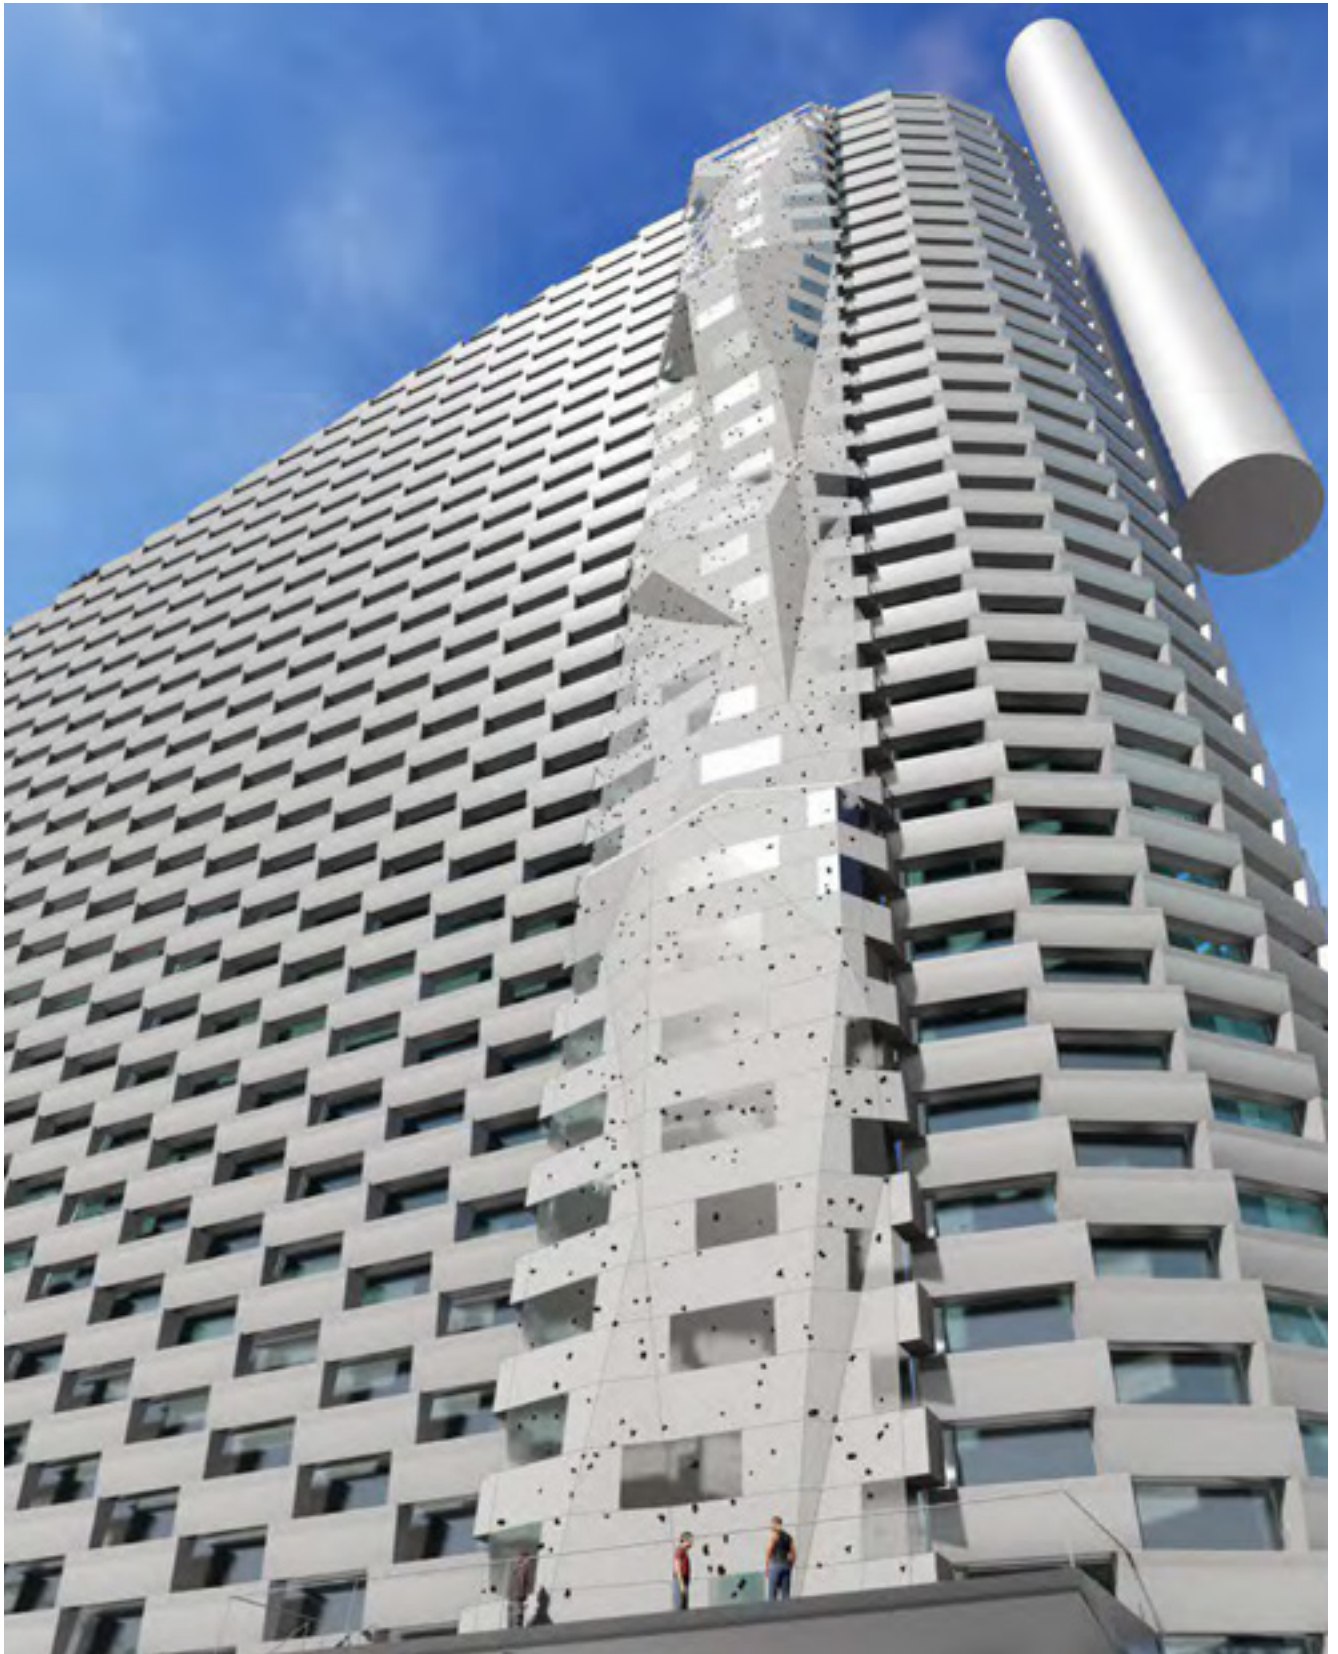

1. Fonden Amager Bakke, Copenhagen

DENMARK

Phase: **Coming Soon**

Facility Type: **80m Outdoor Rope Wall**

1. **Ratina**, Ratina
2. **Tromso Center**, Tromso
3. **Bodo Climbing Gym**, Bodo
4. **Oslofjord Center**, Stokke
5. **Drammen Gym**, Oslo
6. **Akalla**, Akalla
7. **Bounce**, Kungens Kurva
8. **Blocks and Walls**, Copenhagen