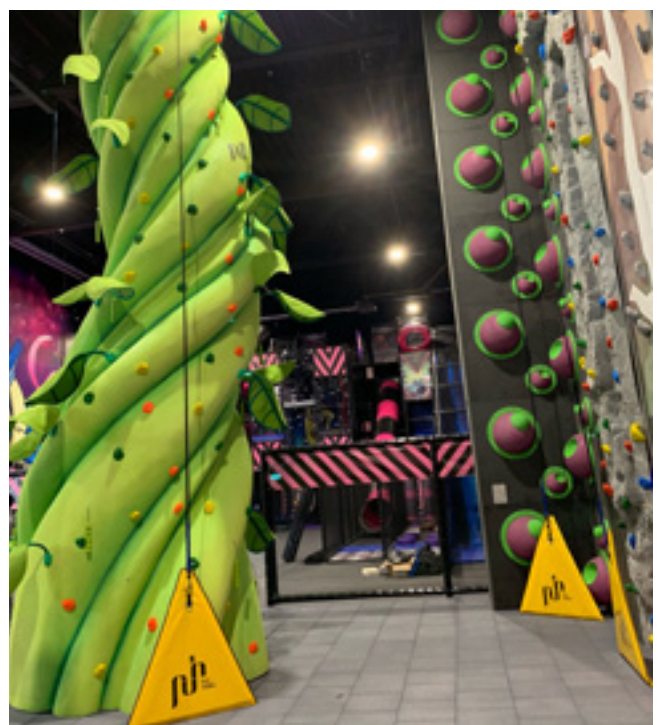

Sprett Trampolinepark As

NORWAY, Rygge

WALLTOPIA

Year of Completion:

2019

Products:

Fun Walls

Facility type:

Active Entertainment Center

Address:

Industriveien 49, 1580 Rygge

Website:

www.sprettaktivitetspark.no/rygge