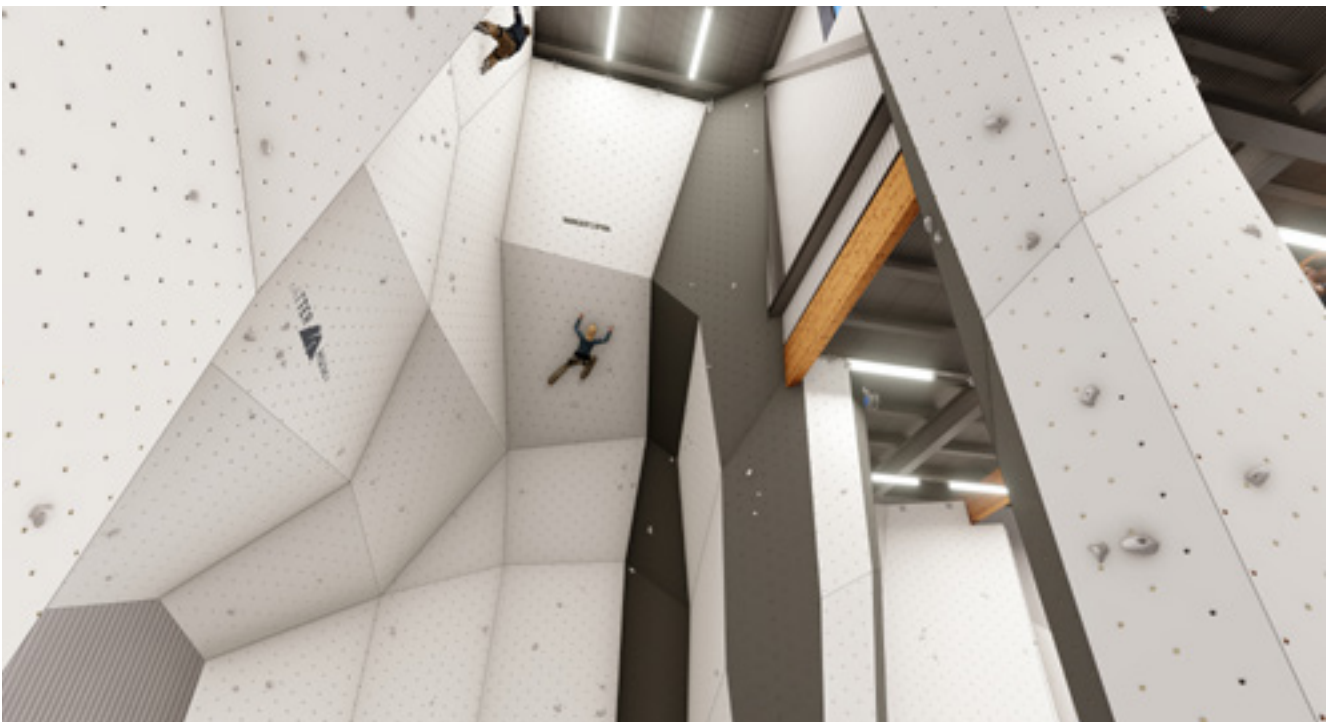

Year of Completion:

2019

Total Climbing Surface:

900 m² | 9 687 ft²

Products:

Geome3x

Facility Type:

Rope Wall and Bouldering Gym

Address:

Website:

www.facebook.com/klatterhusetlulea