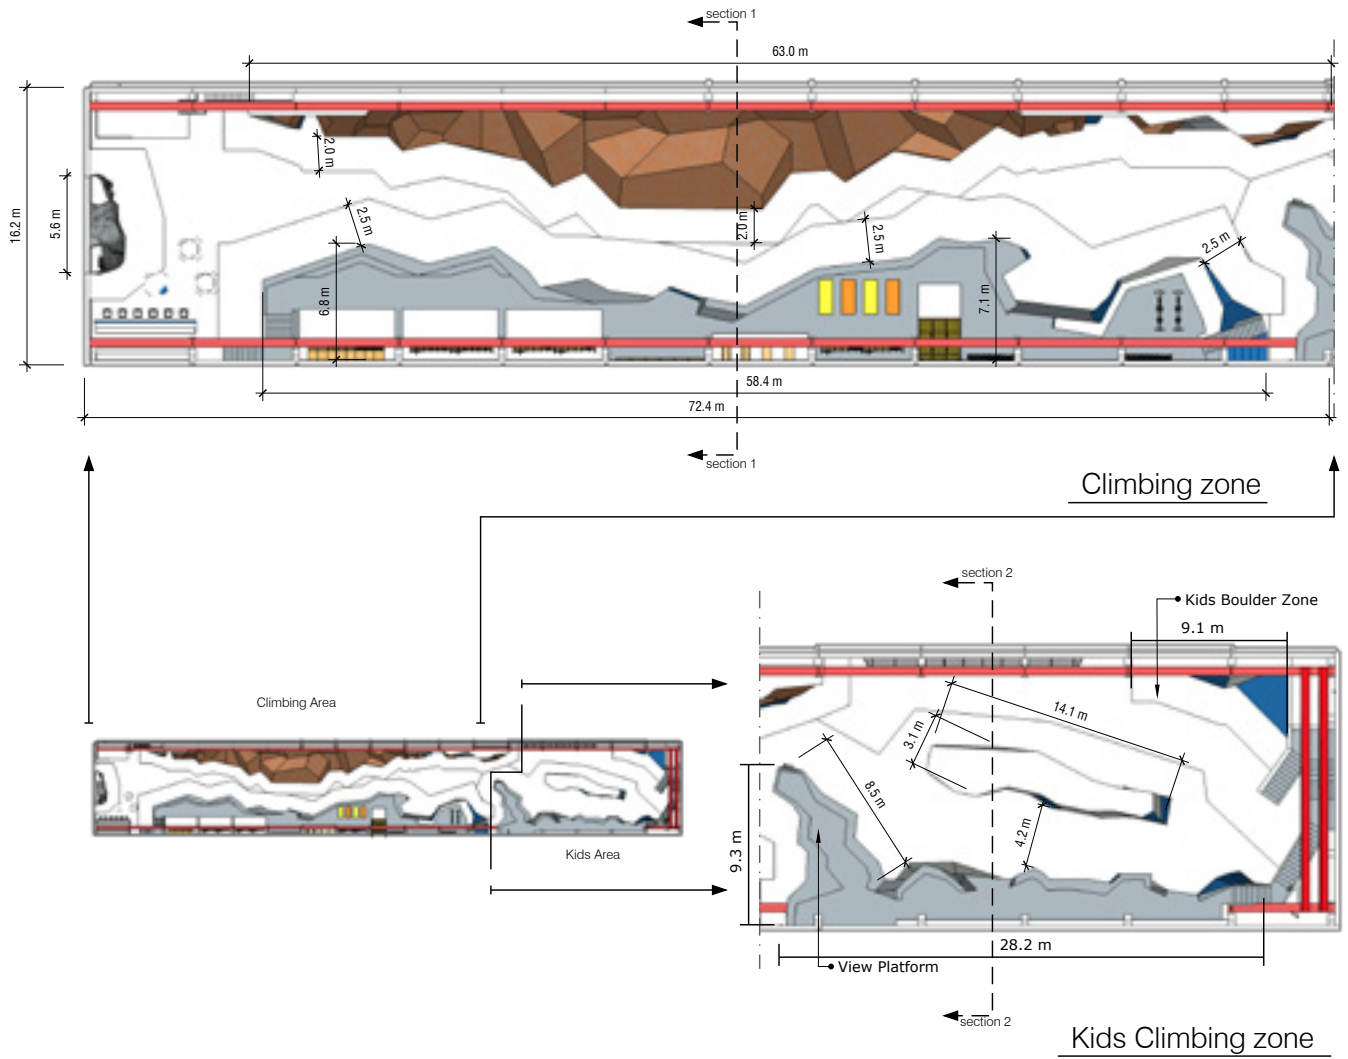

DESIGN CONCEPTS

Facility Type:

Rope Wall and Bouldering Gym

CLIMBING WALLS - FINLAND

Facility Type:

Rope Wall and Bouldering Gym

CONCEPT 1

CONCEPT 2

Facility Type:

Rope Wall and Bouldering Gym

CONCEPT 1

CLIMBING WALLS - NORWAY

CONCEPT 2

Facility Type:

Rope Wall and Bouldering Gym

Facility Type:

Rope Wall and Bouldering Gym

BOUNCE

SWEDEN, Kungens Kurva

WALLTOPIA

Facility Type:

Active Entertainment Center

CLIMBING WALLS - SWEDEN

Facility Type:

Rope Wall and Bouldering Gym

Facility Type:

Rope Wall and Bouldering Gym

CONCEPT 1

CONCEPT 2

CONTACT INFO

Walltopia Sales

sales@walltopia.com