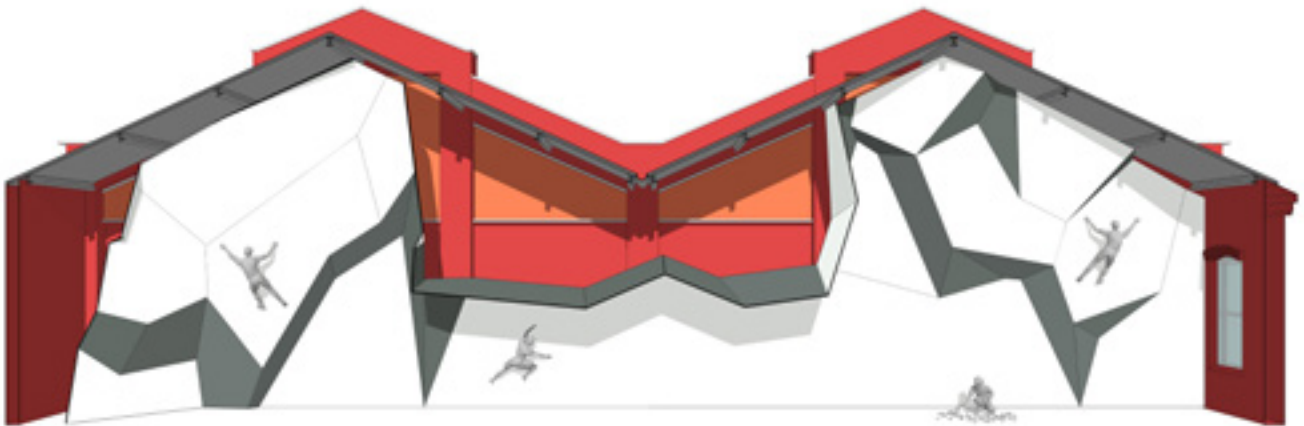

DESIGN CONCEPTS

Facility Type:

Rope Wall and Bouldering Gym

CLIMBING WALLS - FINLAND

Facility Type:

Rope Wall and Bouldering Gym

CONCEPT 1

CONCEPT 2

Facility Type:

Rope Wall and Bouldering Gym

CONCEPT 1

CLIMBING WALLS - NORWAY

CONCEPT 2

Facility Type:

Rope Wall and Bouldering Gym

Facility Type:

Rope Wall and Bouldering Gym

BOUNCE

SWEDEN, Kungens Kurva

WALLTOPIA

Facility Type:

Active Entertainment Center

CLIMBING WALLS - SWEDEN

Facility Type: