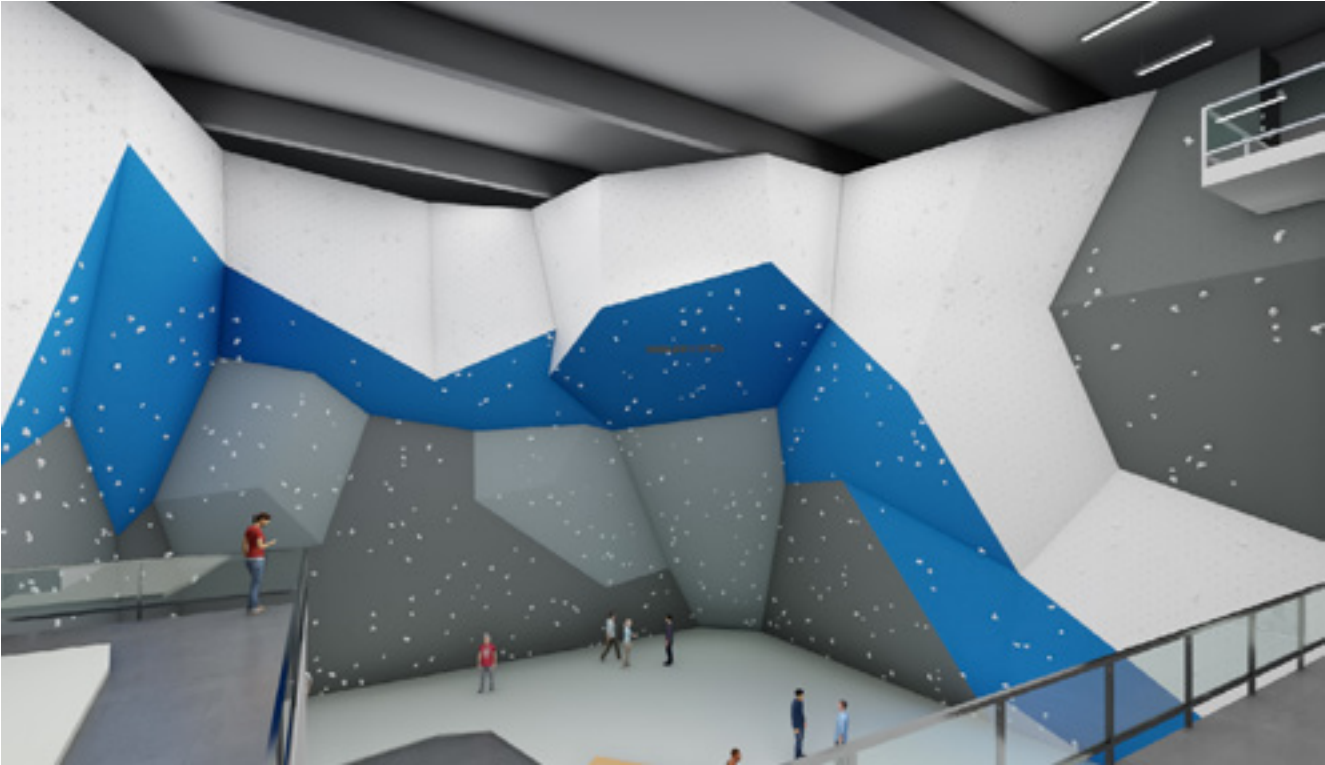

1. Fonden Amager Bakke, Copenhagen

DENMARK

Phase: **Coming Soon**

Facility Type: **80m Outdoor Rope Wall**

1. **Ratina**, Ratina
2. **Tromso Center**, Tromso
3. **Bodo Climbing Gym**, Bodo
4. **Oslofjord Center**, Stokke
5. **Drammen Gym**, Oslo
6. **Akalla**, Akalla
7. **Bounce**, Kungens Kurva
8. **Blocks and Walls**, Copenhagen

DESIGN CONCEPTS

Facility Type:

Rope Wall and Bouldering Gym

CLIMBING WALLS - FINLAND

Facility Type:

Rope Wall and Bouldering Gym

CONCEPT 1

CONCEPT 2

Facility Type:

Rope Wall and Bouldering Gym

CONCEPT 1

CLIMBING WALLS - NORWAY

CONCEPT 2

Facility Type:

Rope Wall and Bouldering Gym

Facility Type: