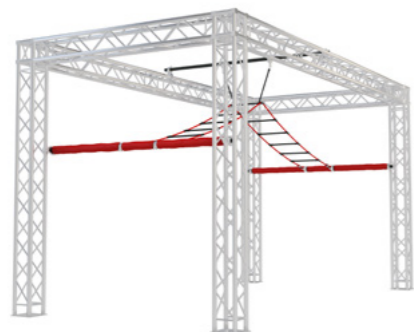

Sky Bridge Rope 1400 €