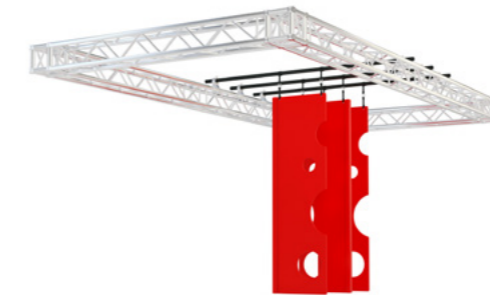

Tarzan Ropes 1400 €

Rope & Net 2600 €

Sky Bridge Rope 1400 €

Climber 2900 €

Poles With Balls 2100 €

Plexi Board 2200 €

Cheese Walls 1800 €

Rope Swings 1600 €