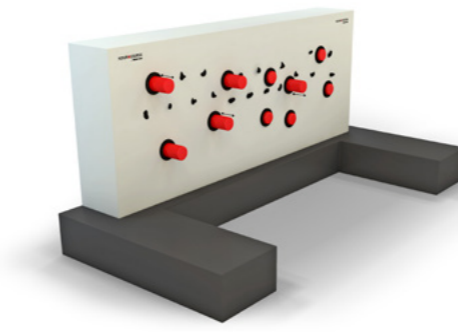

MOTORIZED OBSTACLES

Barrels 9500 €

X Spinner 12500 €

Punching Wall 25000 €

Rotation Gates 12500 €

DIFFICULTY:

Slider 1

2 400 €