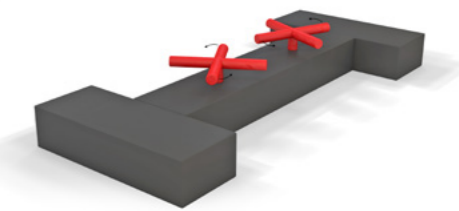

X Spinner 12500 €