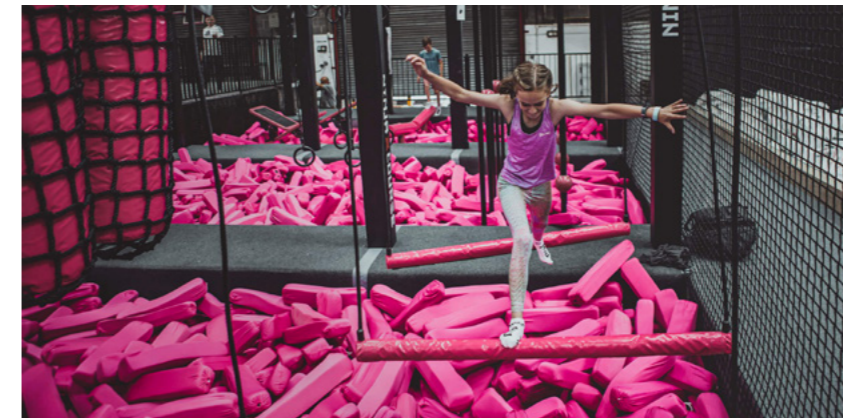

FLOORING SOLUTIONS

Inflatable airbag

- Available for elevated courses
- Height: 1.2 to 1.5 m (3.9 to 4.9 ft)
- Option for HD printing on the airbag

Foam mat

- Available for ground-based courses
- Height: 20 cm (7.9 in)
- Easy to clean and maintain
- Multiple color options

Foam Pit

- Low initial cost
- Emblematic feature
- Strong visual impact

Carpet bonded foam

- Available for ground-based courses
- Height: 3.5 cm (1.35 in)
- Multiple color options

CUSTOMIZATION

Support beam	110 €
Single clamp with ring nut & quicklink	30 €
Double clamp for support beam	25 €
Sling with quicklink	20 €
Quicklink	15 €
Column padding	230 €