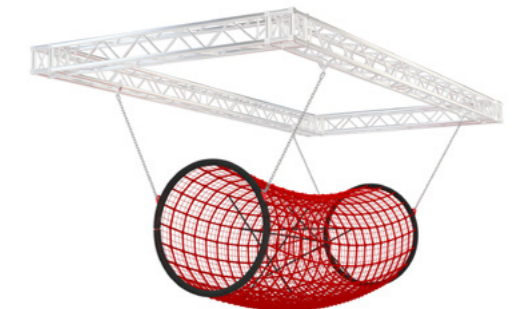

Jumping Bars

1 100 €

All prices are in EUR, EXW, no VAT included

DIFFICULTY:

Climbing Bag

2 300 €

Sea of Swings

4 500 €

Zip Line With Bag

3 600 €

Tube Net

3 500 €

Swings

1 500 €

Swinging Platforms

1 200 €