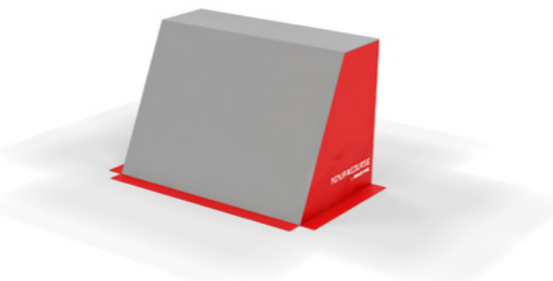

500 €

Mats included

Inclined Steps Soft

1 200 €

Parkour Soft Ramp

850 €

Rotating Balance Beam

1 700 €