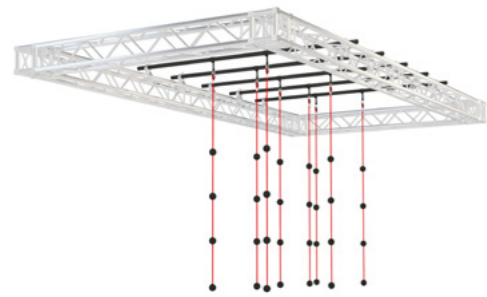

Pan Pipes

4500 €

All prices are in EUR, EXW, no VAT included

DIFFICULTY:

Buoys 900 €

Shaking Swing 1650 €

Rope With Balls 2800 €

Trapeze Bars 900 €