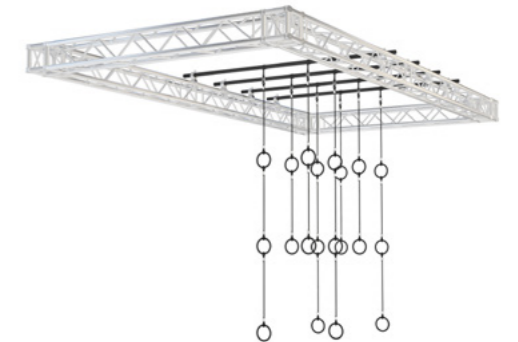

Sea Of Multiple Rings

2200 €

Swinging Discs

1400 €

Sprunged Bars

2800 €

Swing Bridge

3500 €

Pan Pipes

4500 €

All prices are in EUR, EXW, no VAT included

DIFFICULTY:

Buoys 900 €

Shaking Swing 1650 €

Rope With Balls 2800 €

Trapeze Bars 900 €