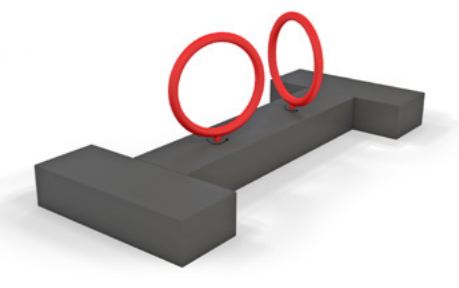

MOTORIZED OBSTACLES

Barrels 9500 €

X Spinner 12500 €

Punching Wall 25000 €

Rotation Gates 12500 €

DIFFICULTY:

Slider 1

2 400 €