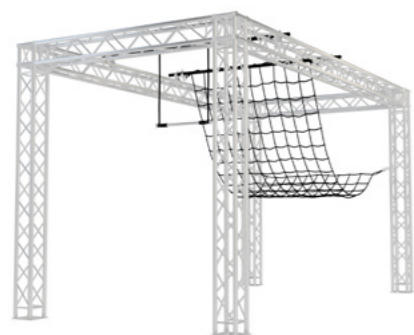

Active Box Aluminum 4 700 €
Active Box Painted 3 600 €

Flying Rings 1 400 €

Flying Holds 1 400 €

Upstream Ladder 2 500 €

Slider 2 2 600 € **Poles** 1 100 € **Peg Board** 1 500 €

Trapez & Net 2 600 €

Iron Paddler 2 800 €

FLOORING SOLUTIONS

Inflatable airbag

- Available for elevated courses
- Height: 1.2 to 1.5 m (3.9 to 4.9 ft)
- Option for HD printing on the airbag

Foam mat

- Available for ground-based courses
- Height: 20 cm (7.9 in)
- Easy to clean and maintain
- Multiple color options

Foam Pit

- Low initial cost
- Emblematic feature
- Strong visual impact

Carpet bonded foam

- Available for ground-based courses
- Height: 3.5 cm (1.35 in)
- Multiple color options

CUSTOMIZATION

Support beam	110 €
Single clamp with ring nut & quicklink	30 €
Double clamp for support beam	25 €
Sling with quicklink	20 €
Quicklink	15 €
Column padding	230 €