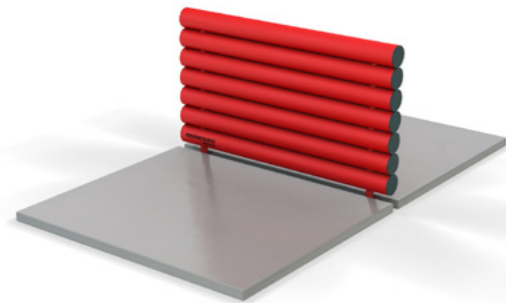

500 €

Mats included

Inclined Steps Soft

1 200 €

Parkour Soft Ramp

850 €

Rotating Balance Beam

1 700 €