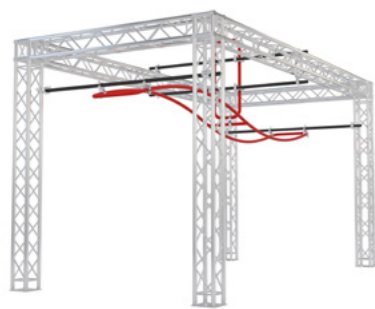

Active Box Aluminum 4 700 €
Active Box Painted 3 600 €

Flying Rings 1 400 €

Flying Holds 1 400 €

Upstream Ladder 2 500 €

Slider 2 2 600 € **Poles** 1 100 € **Peg Board** 1 500 €

Trapez & Net 2 600 €

Iron Paddler 2 800 €

FLOORING SOLUTIONS

Inflatable airbag

- Available for elevated courses
- Height: 1.2 to 1.5 m (3.9 to 4.9 ft)
- Option for HD printing on the airbag

Foam mat

- Available for ground-based courses
- Height: 20 cm (7.9 in)
- Easy to clean and maintain
- Multiple color options