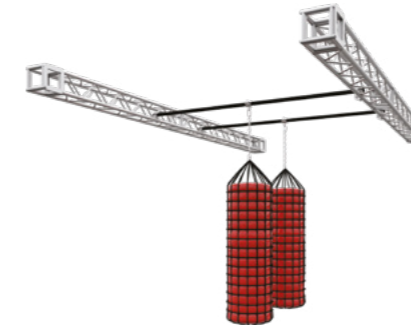

Jumping Bars

1 100 €

All prices are in EUR, EXW, no VAT included

DIFFICULTY:

Climbing Bag

2 300 €

Sea of Swings

4 500 €

Zip Line With Bag

3 600 €

Tube Net

3 500 €

Swings

1 500 €

Swinging Platforms

1 200 €