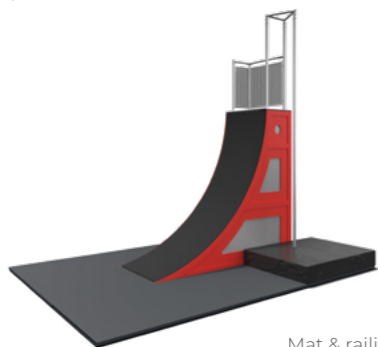

Bosu Ground
700 €

Bosu Pedestal
2400 €

Parkour Steps

2100 €

Inclined Steps

1600 €

Inclined Steps Plexi

2700 €

Curved Steps

1800 €

Run The Curve
with LED option

5000 €
+600 €

Mat & railing included

Double Run The Curve
with LED option

12000 €
+700 €

Mat & railing included