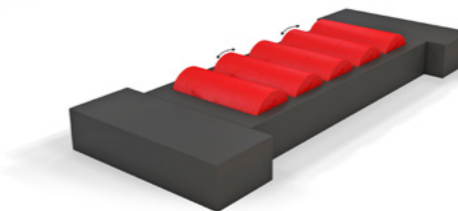

MOTORIZED OBSTACLES

Barrels 9500 €