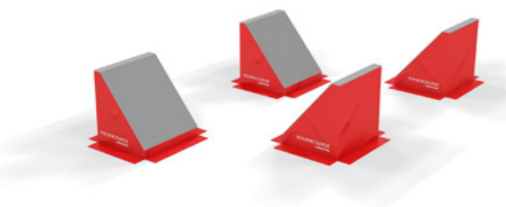

Rotating Balance Beam

1 700 €

1 100 €