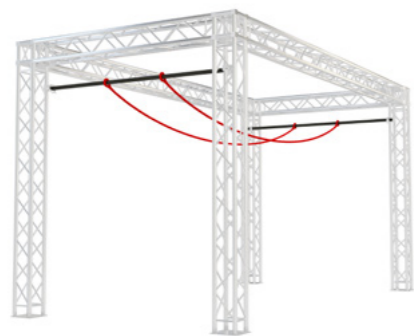

Tarzan Ropes 1400 €