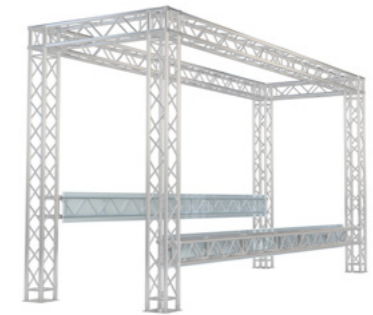

Tarzan Ropes 1400 €

Rope & Net 2600 €

Sky Bridge Rope 1400 €

Climber 2900 €

Poles With Balls 2100 €

Plexi Board 2200 €

Cheese Walls 1800 €

Rope Swings 1600 €