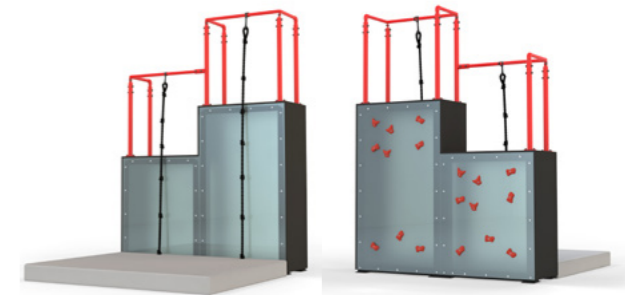

Jump Box

3600 €