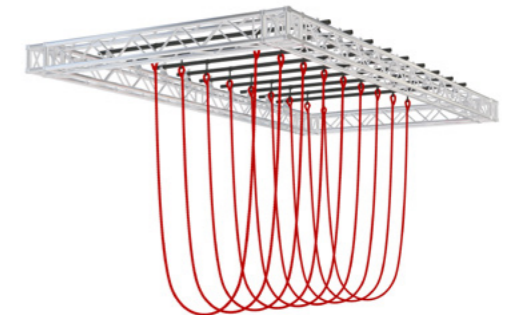

Pan Pipes

4500 €

All prices are in EUR, EXW, no VAT included

DIFFICULTY:

Buoys 900 €

Shaking Swing 1650 €

Rope With Balls 2800 €

Trapeze Bars 900 €

Tarzan Ropes 1400 €

Rope & Net 2600 €

Sky Bridge Rope 1400 €

Climber 2900 €

Poles With Balls 2100 €

Plexi Board 2200 €

Cheese Walls 1800 €

Rope Swings 1600 €

MOTORIZED OBSTACLES

Barrels 9500 €

X Spinner 12500 €

Punching Wall 25000 €

Rotation Gates 12500 €

DIFFICULTY:

Slider 1

2 400 €