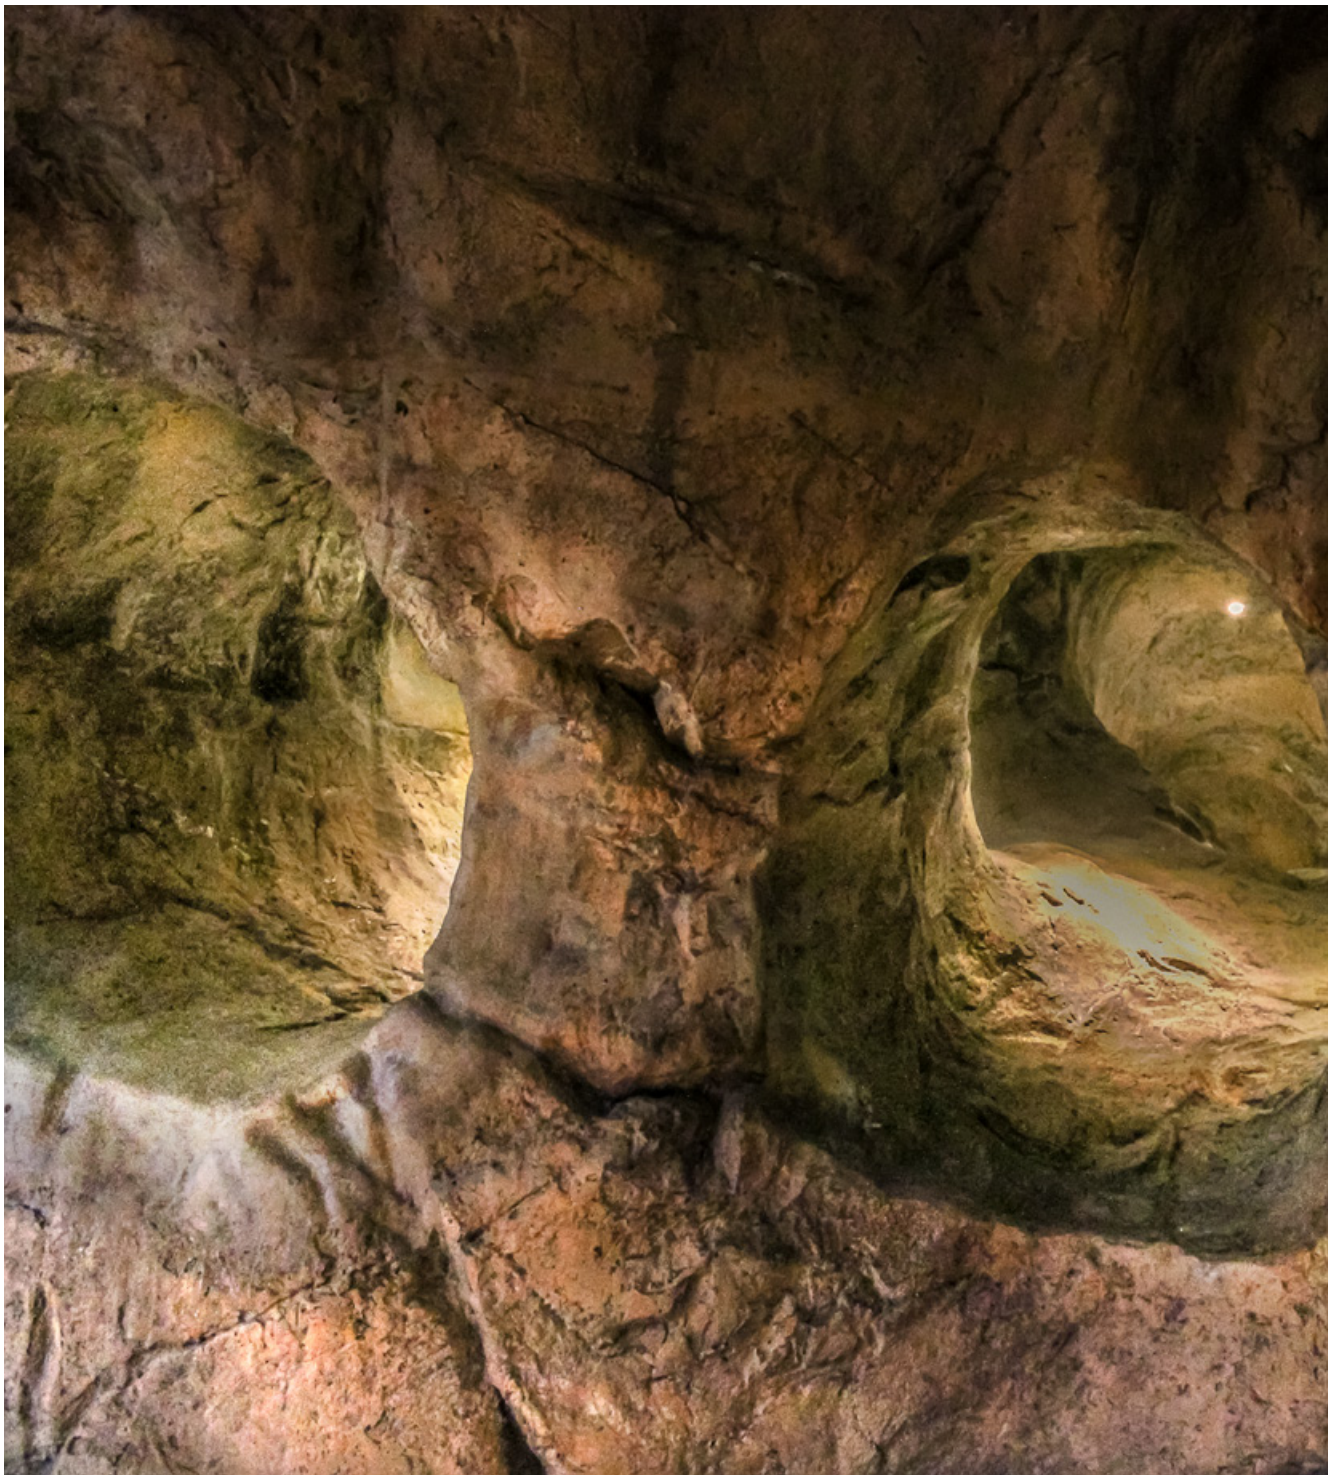

UpUnlimited Moorabbin

AUSTRALIA, Melbourne

Year of Completion:

2016

Wall Type:

Cave

Address:

4/444 Warrigal Rd, Moorabbin VIC 3189, Australia

Website:

upunlimited.com.au