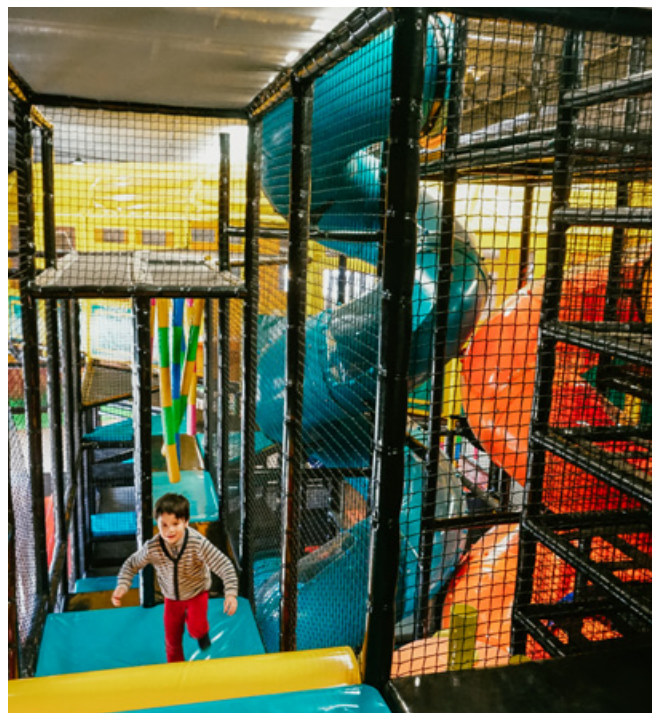

Funtopia Maribyrnong

AUSTRALIA, Melbourne

Year of Completion: **2017**

Wall Type: **Fun Walls**

Address: 98 Hampstead Rd, Maidstone VIC 3012, Australia

Website: funtopiaworld.com/maribyrnong

Beyond Bouldering