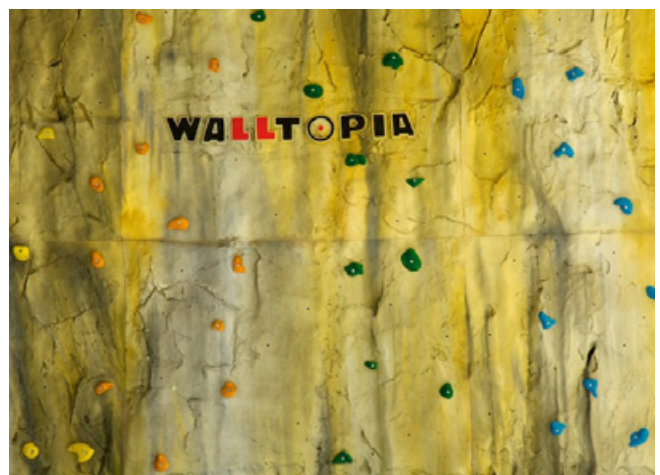

Tallebudgera Beach Climbing Wall

AUSTRALIA, Tallebudgera

Year of Completion:	2012
Total Climbing Surface:	193 m² | 2 077 ft²
Design Style:	Rocktopia
Wall Type:	Rope Wall
Address:	Queensland, Australia
Website:	npsr.qld.gov.au