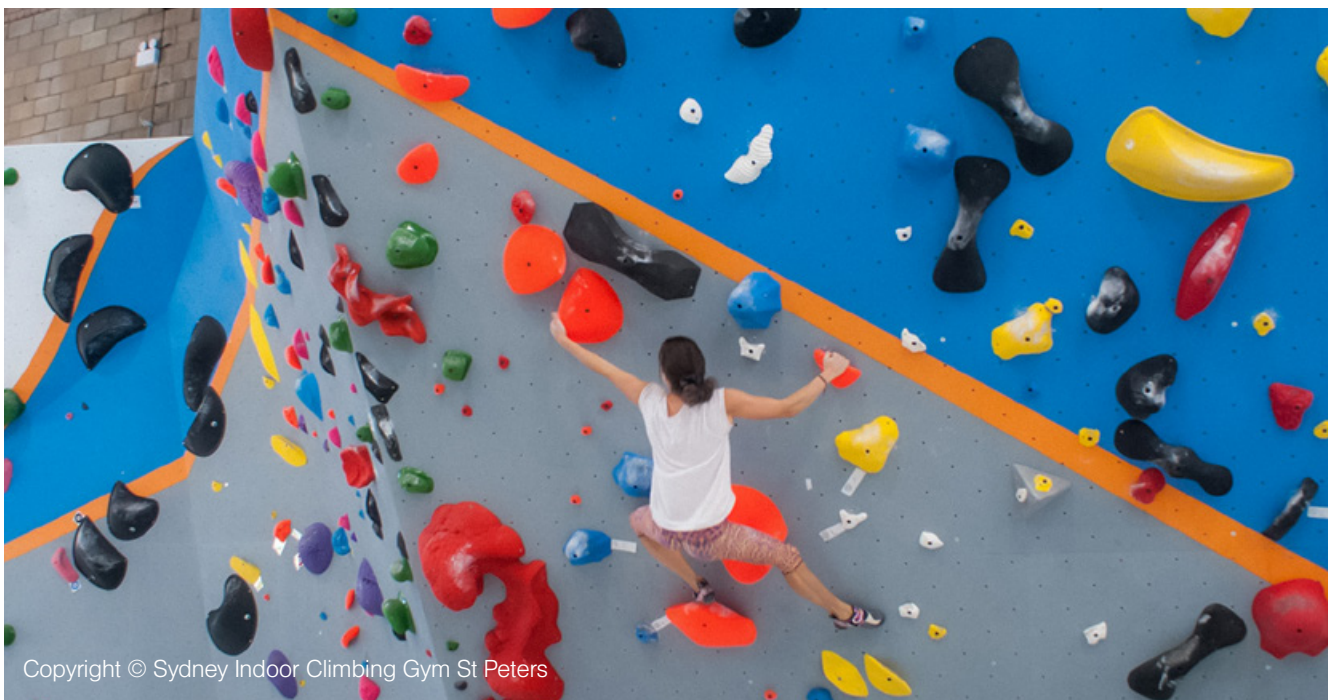

Sydney Indoor Climbing Gym St Peters

AUSTRALIA, Sydney

Year of Completion:	2017
Total Climbing Surface:	541 m² 5 823 ft²
Design Style:	Geome3x
Wall Type:	Bouldering Wall
Address:	4C/1-7 Unwins Bridge Rd, St Peters NSW 2044, Australia
Website:	indoorclimbing.com.au