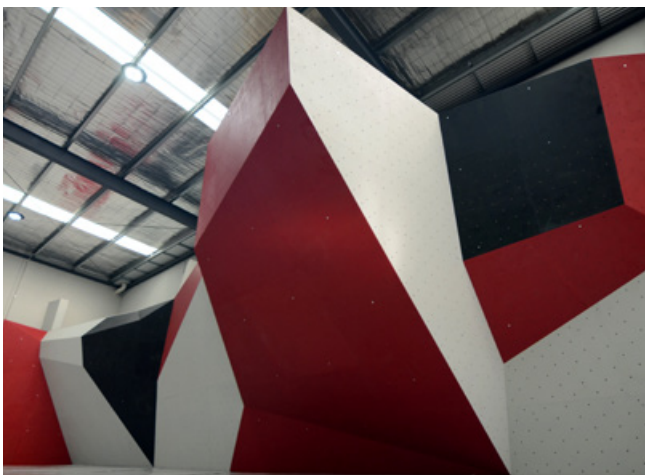

Northern Rocks

NEW ZEALAND, Auckland

Year of Completion:	2018
Total Climbing Surface:	600 m² 6 458 ft²
Design Style:	Geome3x
Wall Type:	Bouldering Wall
Address:	Unit 17/101-111 Diana Dr, Wairau Valley, Auckland 0627, New Zealand
Website:	northernrocks.co.nz