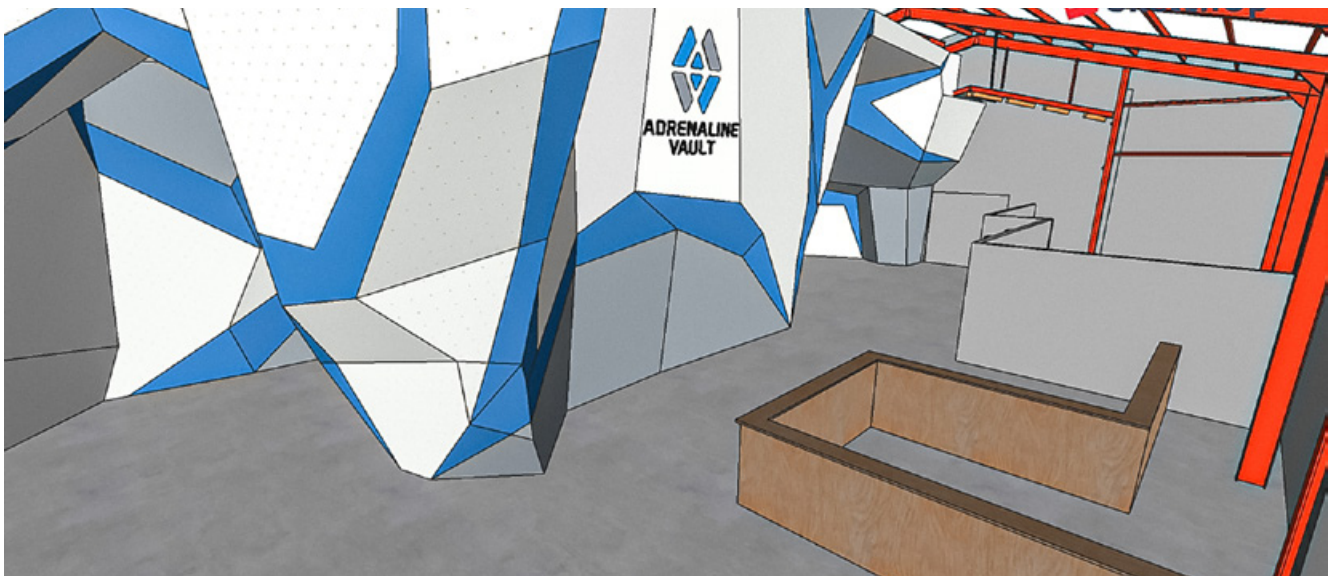

Adrenaline Vault - Extension

AUSTRALIA, Perth

Project type	Conceptual Design
Total Climbing Surface:	607 m² | 6 534 ft²
Design Style:	Geome3x
Wall Type:	Rope and Bouldering Wall