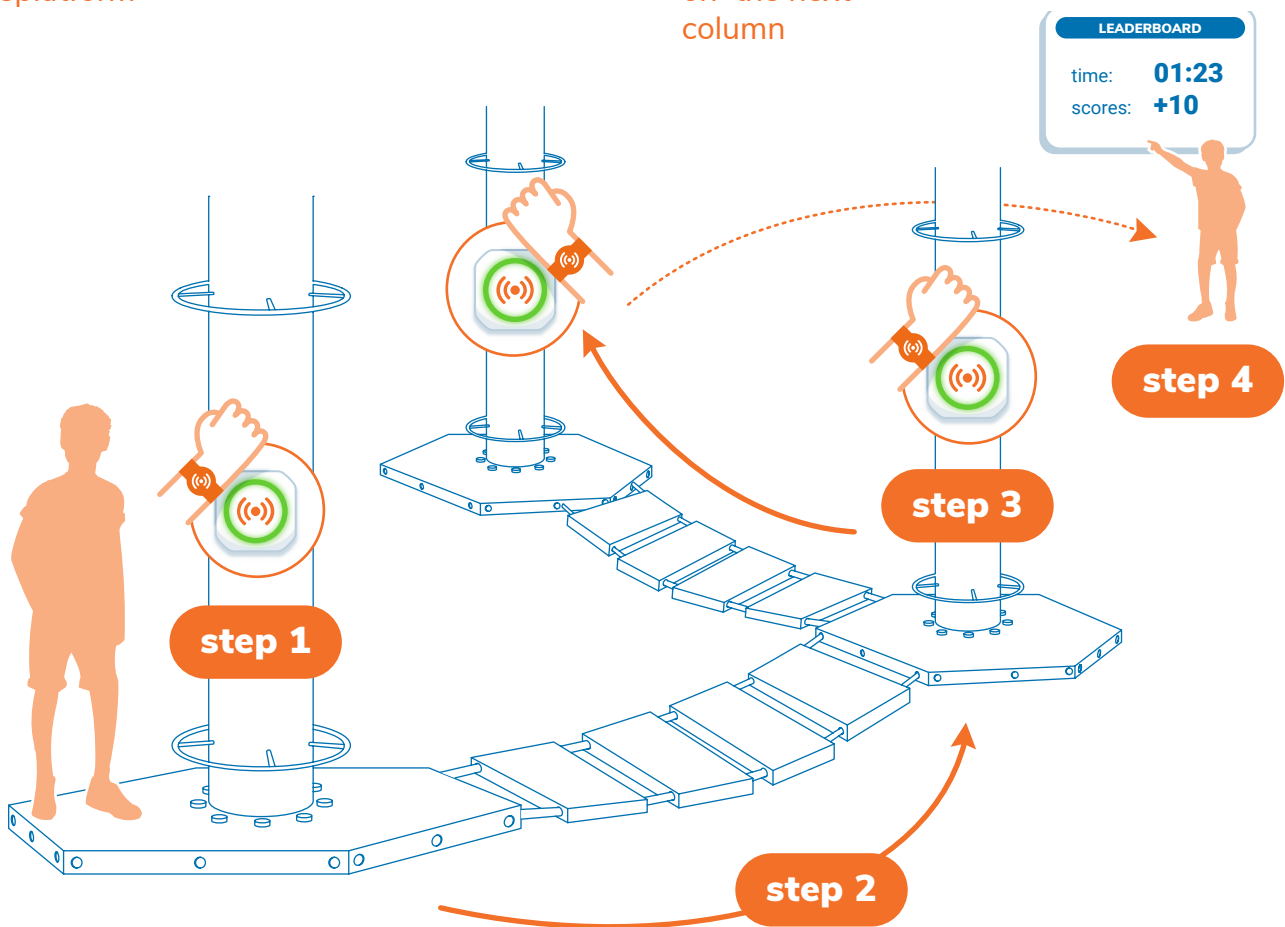

HOW TO PLAY A GAME

GAMIFIER
in WALLTOPIA ROPES COURSES

Basic time mode

LEVEL UP VISITOR ENGAGEMENT

A brand of **Technopia**