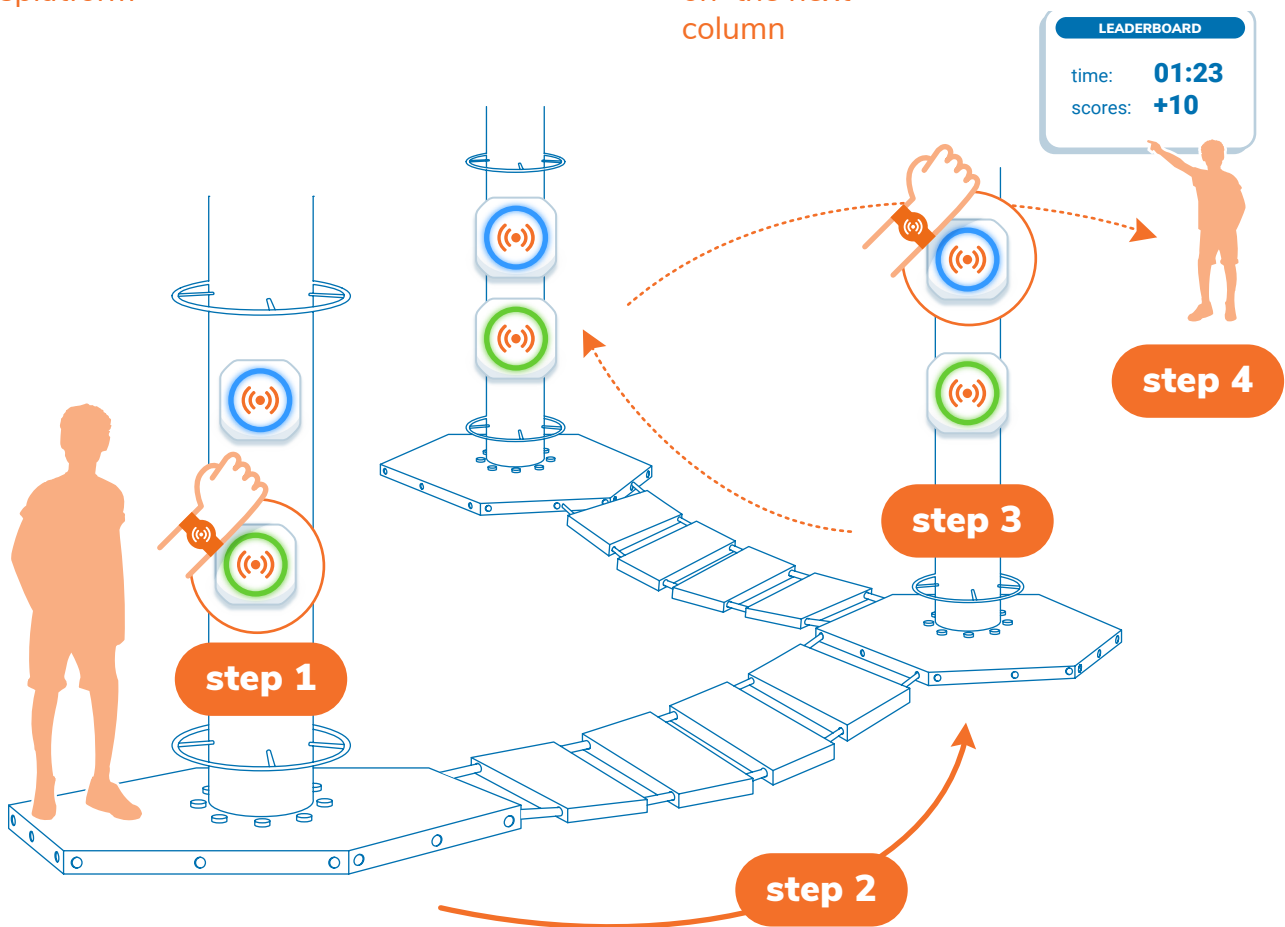

## Premium

step 1

Scan your RFID wristband at the PlayTag on splatform

step 2

Play for scores

step 3

Scan your RFID wristband and at the PlayTag on the next column

step 4

Check scores on Leaderboard TV

LEVEL UP VISITOR ENGAGEMENT

A brand of **Technopia**