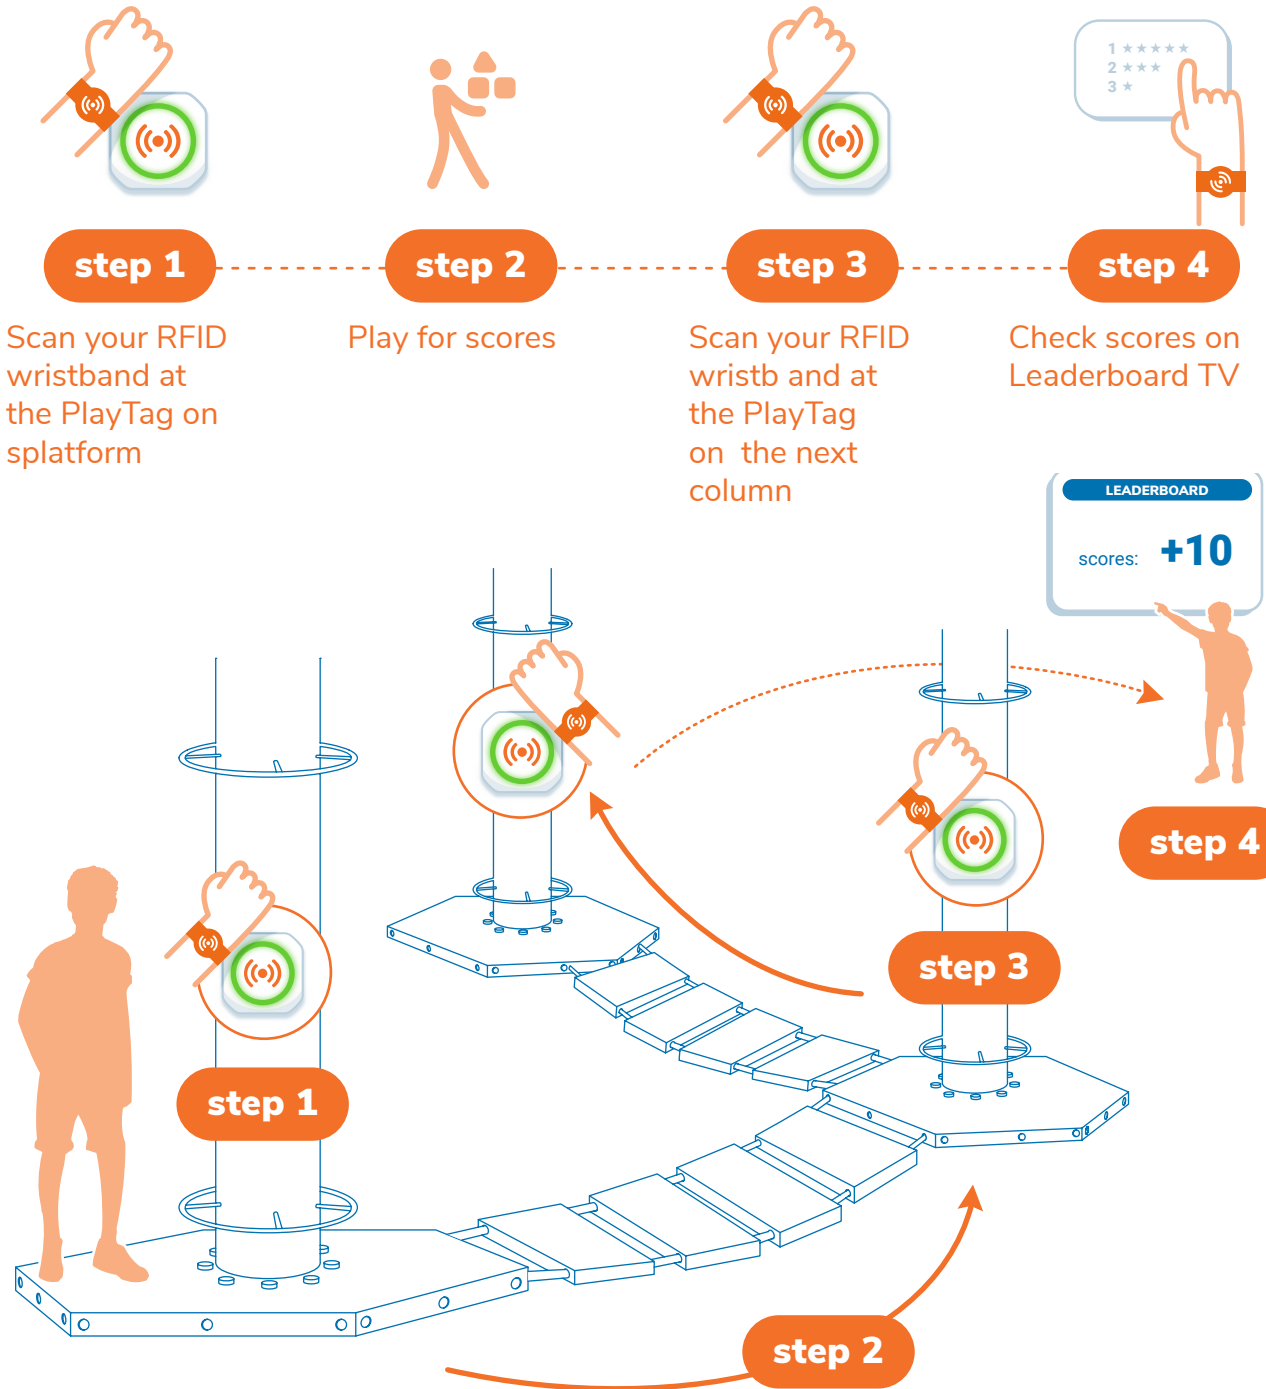

GAMIFIER

LEVEL UP VISITOR ENGAGEMENT

WALLTOPIA ROPES COURSES

A brand of **Technopia**

HOW TO PLAY A GAME

GAMIFIER
in WALLTOPIA ROPES COURSES

Basic score mode

Note: It is necessary to be Logged in / Registered in Gamifier

LEVEL UP VISITOR ENGAGEMENT

A brand of **Technopia**

HOW TO PLAY A GAME

GAMIFIER
in WALLTOPIA ROPES COURSES

Basic score mode

PlayTag animation during scan

0 sec ————— 0.5 sec ————— 1 sec

~~~~~ high pitched melody ~~~~~

## Basic time mode

LEVEL UP VISITOR ENGAGEMENT

A brand of **Technopia**

## Basic time mode

PlayTag animation during scan to start timer

0 sec ————— 1 sec ————— 2 sec

high pitched melody

PlayTag animation during scan to stop timer

0 sec ————— 0.5 sec ————— 1 sec

Tik-Tok sound

Leaderboard will  
show scores &  
time spent on the  
attraction