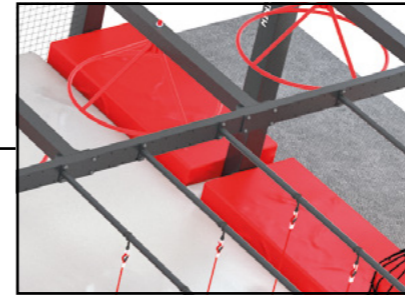

THE STRUCTURE

Foam-padded platforms

Ninja Course is equipped with foam-padded platforms between each section. They help minimize the risk of injury in case of falls.