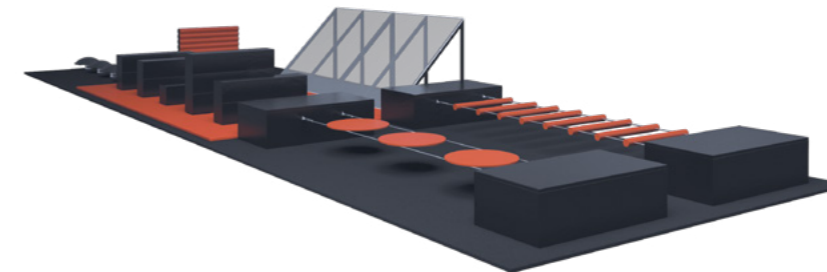

## Modular structure

Walltopia offers two types of Ninja Course structure - a version made from aluminum trusses and a steel version. Both are modular, easy to upgrade and allow for expansion in any direction. The typical Ninja Course has 3 lanes with 3 obstacles each but different setups are also available.

## Kid's ground-based

- Lowered obstacles adapted to kids' size
- Hanging & floor obstacles
- Modular structure, available in steel or aluminium
- Single module size: 13.75 m<sup>2</sup> (148 ft<sup>2</sup>)
- Multiple color options
- Multiple pre-designed themes

## Elevated

- Exciting course raised by 2.1m (7ft) and equipped with inflatable airbags
- Hanging & floor obstacles
- Modular structure, available in steel or aluminium
- Single module size: 13.75 m<sup>2</sup> (148 ft<sup>2</sup>)
- Multiple color options

## Multi-level

- Ground-based course on the 1st level & ropes course on 2nd level
- Hanging, floor & ropes obstacles
- Modular structure, available in steel or aluminium
- Single module size: 13.75 m<sup>2</sup> (148 ft<sup>2</sup>)
- Multiple color options