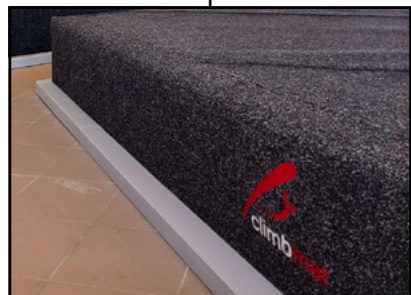

## Modular structure

Walltopia offers two types of Ninja Course structure - a version made from aluminum trusses and a steel version. Both are modular, easy to upgrade and allow for expansion in any direction. The typical Ninja Course has 3 lanes with 3 obstacles each but different setups are also available.