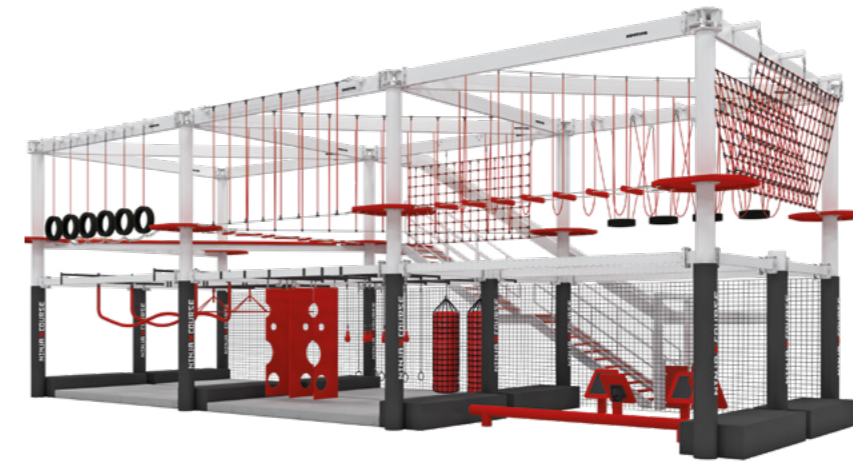

MODELS

Multi-level

- Ground-based course on the 1st level & ropes course on 2nd level
- Hanging, floor & ropes obstacles
- Modular structure, available in steel or aluminium
- Single module size: 13.75 m² (148 ft²)
- Multiple color options