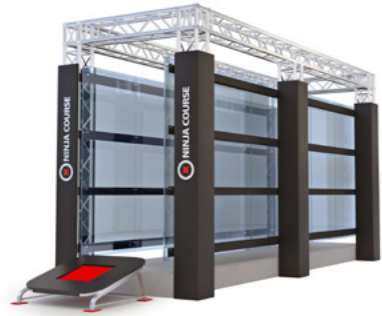

OBSTACLES

Ninja Wall & Trampoline