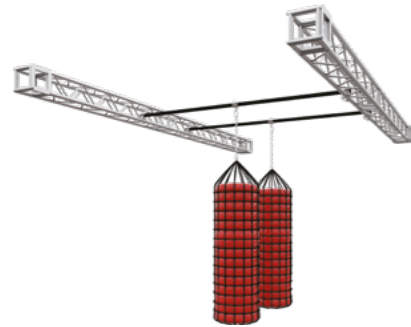

OBSTACLES

Climbing Bag