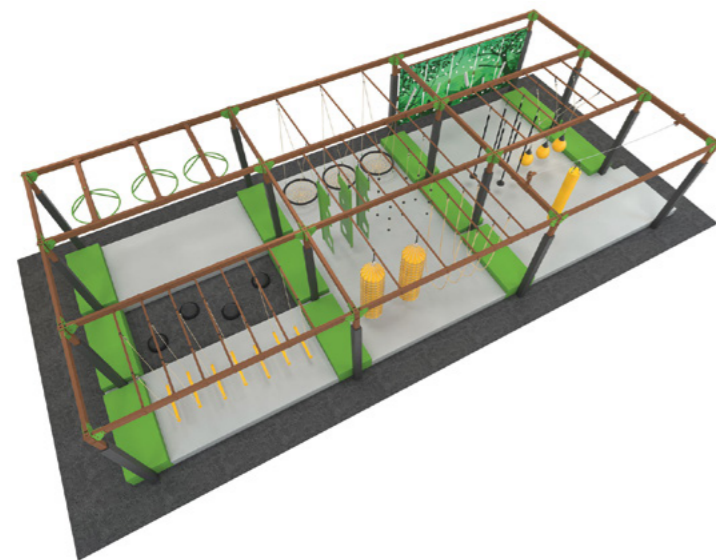

Kid's ground-based

- Lowered obstacles adapted to kids' size
- Hanging & floor obstacles
- Modular structure, available in steel or aluminium
- Single module size: 13.75 m² (148 ft²)
- Multiple color options
- Multiple pre-designed themes