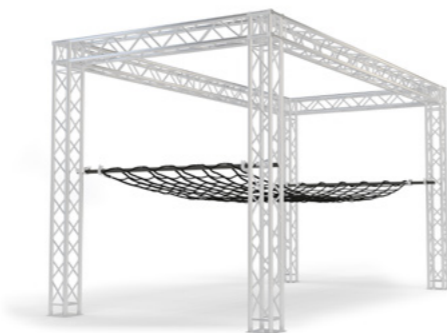

Horizontal Net