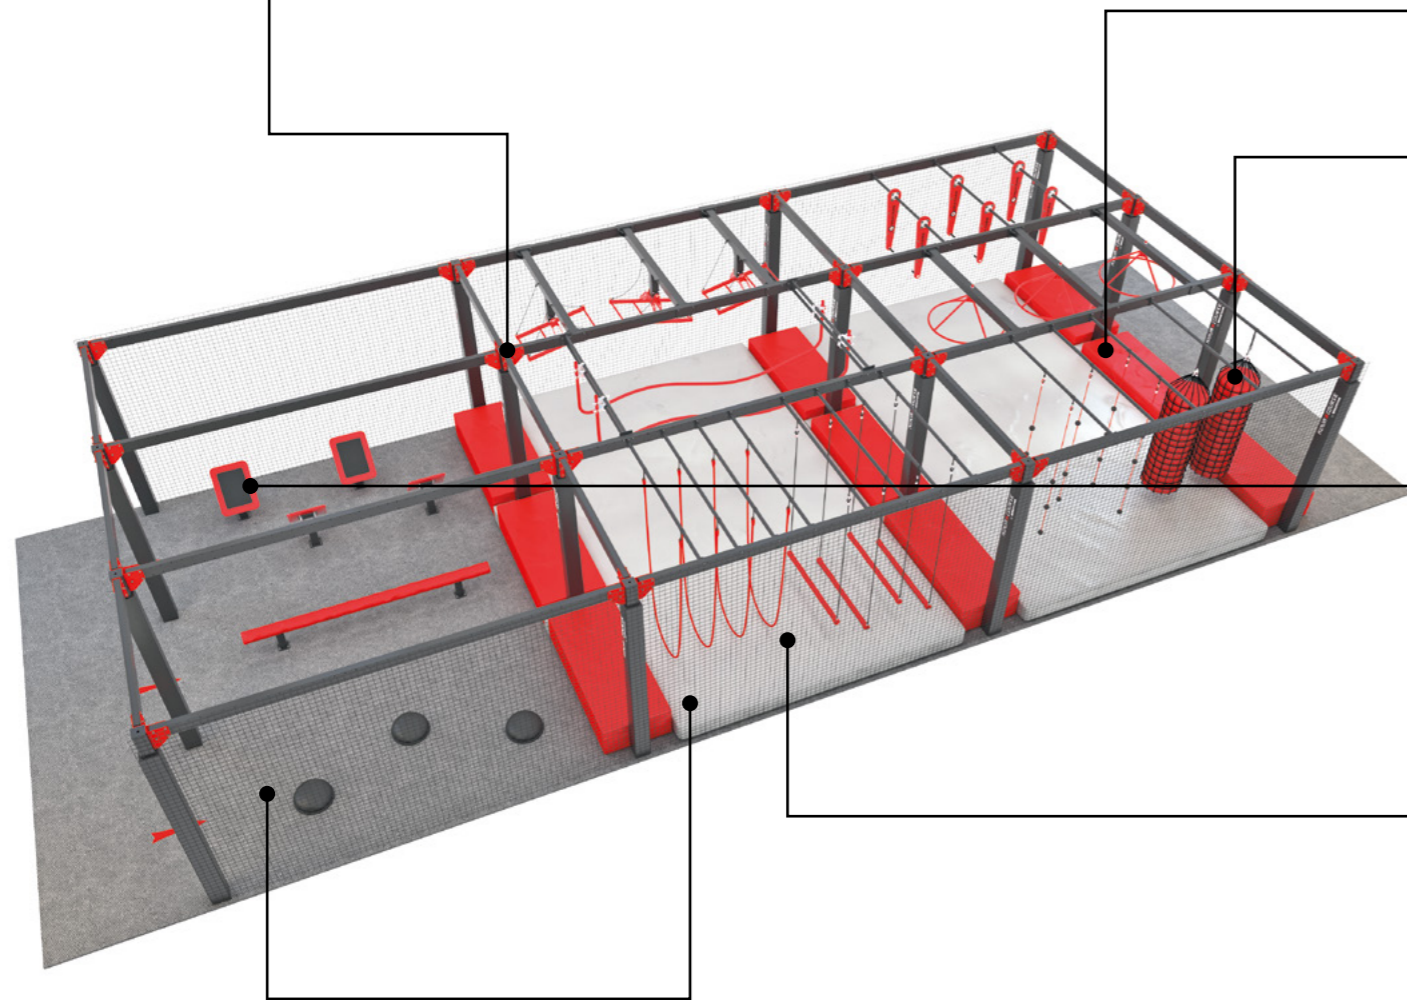

## A fun physical challenge for ninjas of all ages

Ninja Course provides a great workout for the whole body—challenging strength, endurance, agility and balance in a completely safe environment.

Each Ninja Course has a modular construction—sections & obstacles can be easily added, removed, rearranged and modified to accommodate various footprints.

# THE STRUCTURE

## Modular structure

Walltopia offers two types of Ninja Course structure - a version made from aluminum trusses and a steel version. Both are modular, easy to upgrade and allow for expansion in any direction. The typical Ninja Course has 3 lanes with 3 obstacles each but different setups are also available.