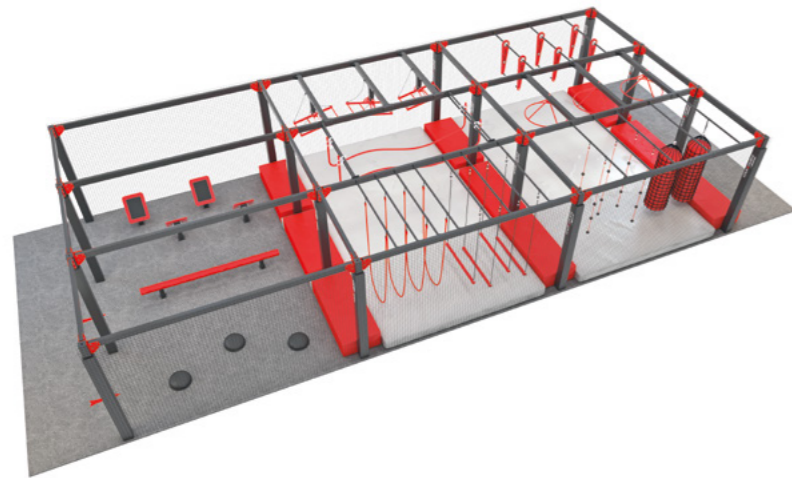

MODELS

Ground-based

- Hanging & floor obstacles
- Modular structure, available in steel or aluminium
- Single module size: 13.75 m² (148 ft²)
- Multiple color options