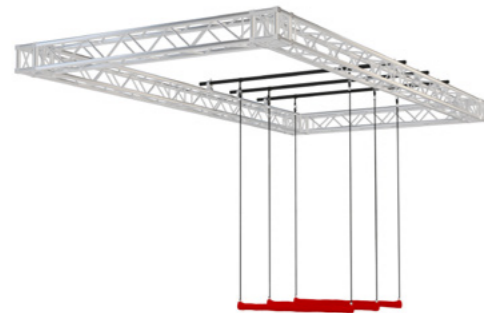

## Modular structure

Walltopia offers two types of Ninja Course structure - a version made from aluminum trusses and a steel version. Both are modular, easy to upgrade and allow for expansion in any direction. The typical Ninja Course has 3 lanes with 3 obstacles each but different setups are also available.

## Jumping Bars

# OBSTACLES

Climbing Bag

Sea of Swings

Zip Line With Bag

Tube Net

Swings

Swinging Platforms

Vertical Net