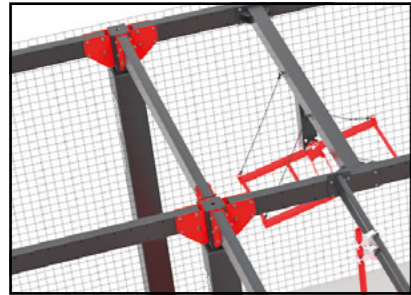

## Modular structure

Walltopia offers two types of Ninja Course structure - a version made from aluminum trusses and a steel version. Both are modular, easy to upgrade and allow for expansion in any direction. The typical Ninja Course has 3 lanes with 3 obstacles each but different setups are also available.