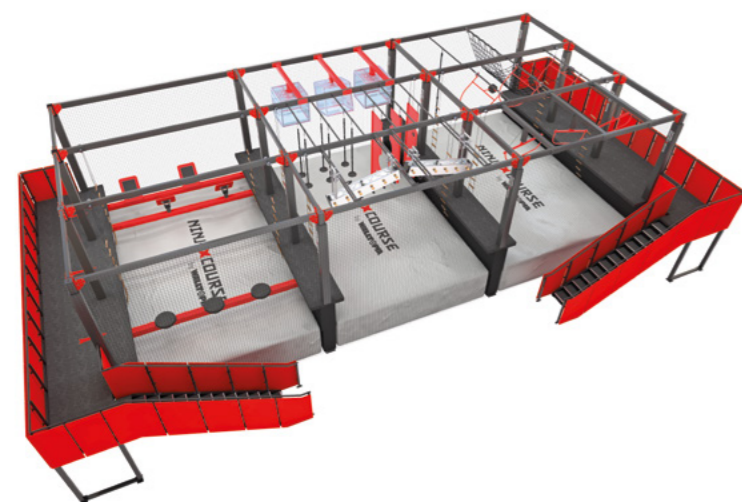

Elevated

- Exciting course raised by 2.1m (7ft) and equipped with inflatable airbags
- Hanging & floor obstacles
- Modular structure, available in steel or aluminium
- Single module size: 13.75 m² (148 ft²)
- Multiple color options