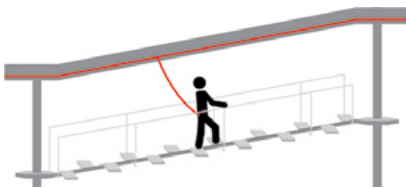

BRIDGE | EASY

Zig Zag Stairs

STARTS AT €1985

PREMIUM

PLATFORMS

Individual horizontal elements

PLATFORM | MEDIUM

Bolts & Nuts