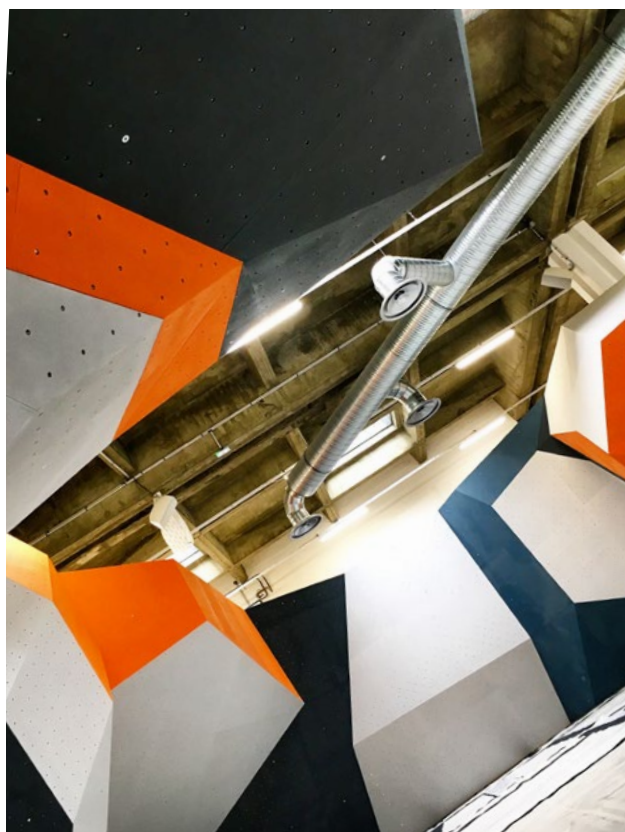

Vertical Art Rungis

Completed	2017
Climbing Area	1 000 m² | 10 763 ft²
Style	Geome3x
Facility	Bouldering Gym

FRANCE, RUNGIS

WWW.RUNGIS.VERTICAL-ART.FR