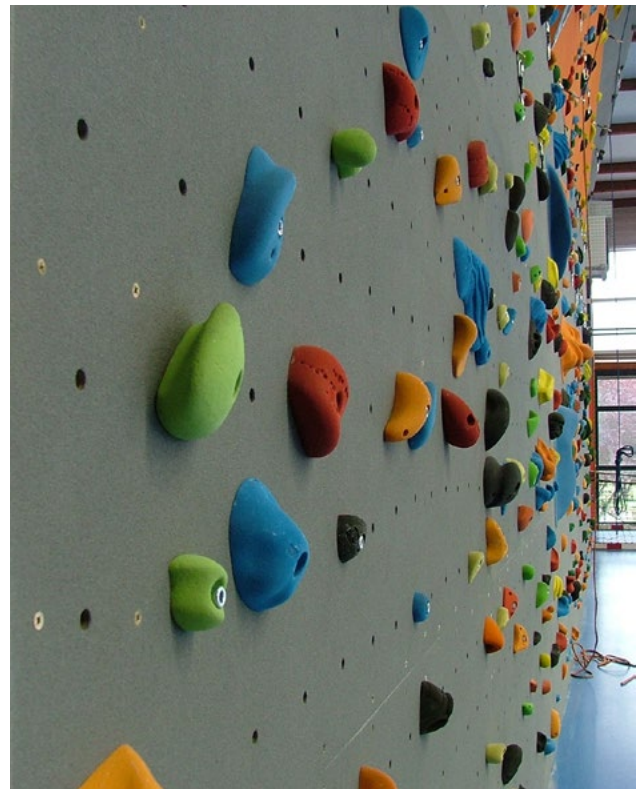

Pulnoy

Completed	2008
Climbing Area	153 m2 | 1 647 ft2
Style	Geome3x

FRANCE, PULNOY