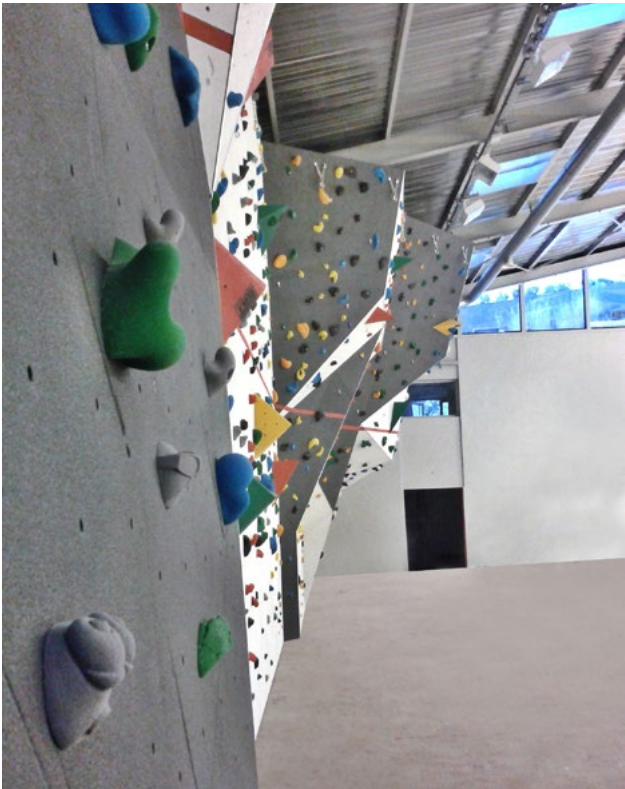

Lycee Jules Ferry

Completed	2012
Climbing Area	200 m2 | 2 152 ft2
Style	Geome3x

FRANCE, CANNES