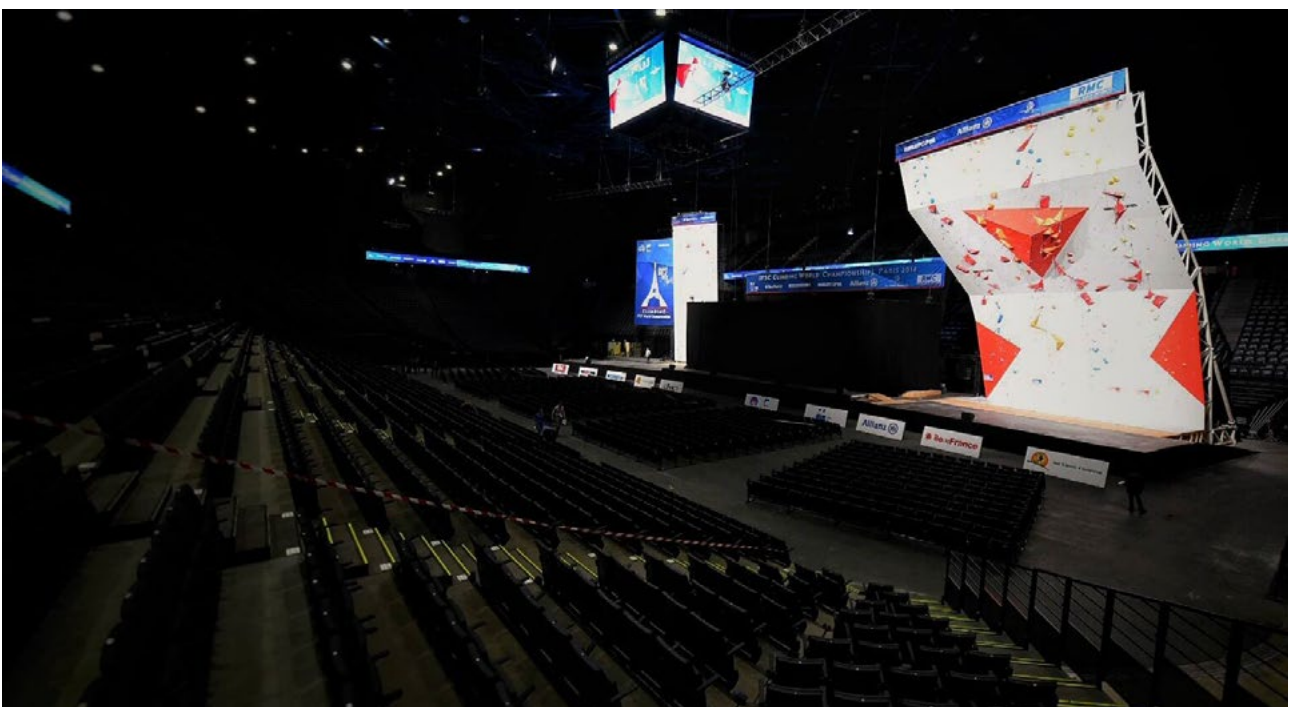

Paris World Championship

FRANCE, PARIS

Completed	2016
Climbing Area	750 m2 | 8 073 ft2
Style	Geome3x
Facility	Boulder, Speed & Lead walls

WORLDCLIMBING2016.COM