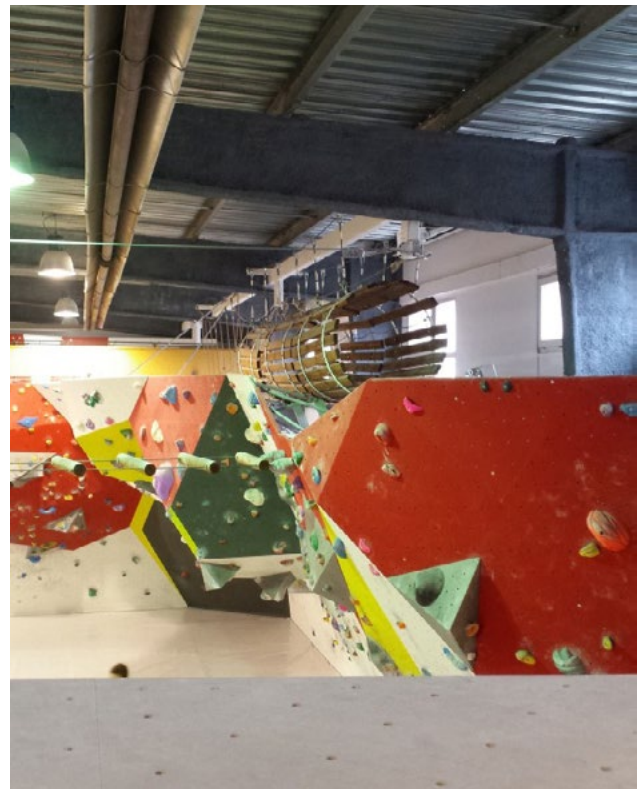

Hard Bloc

Completed	2013
Climbing Area	1 105 m2 | 11 894 ft2
Style	Geome3x, Ropes course
Facility	Bouldering Gym

FRANCE, PARIS

WWW.HARDBLOC.FR