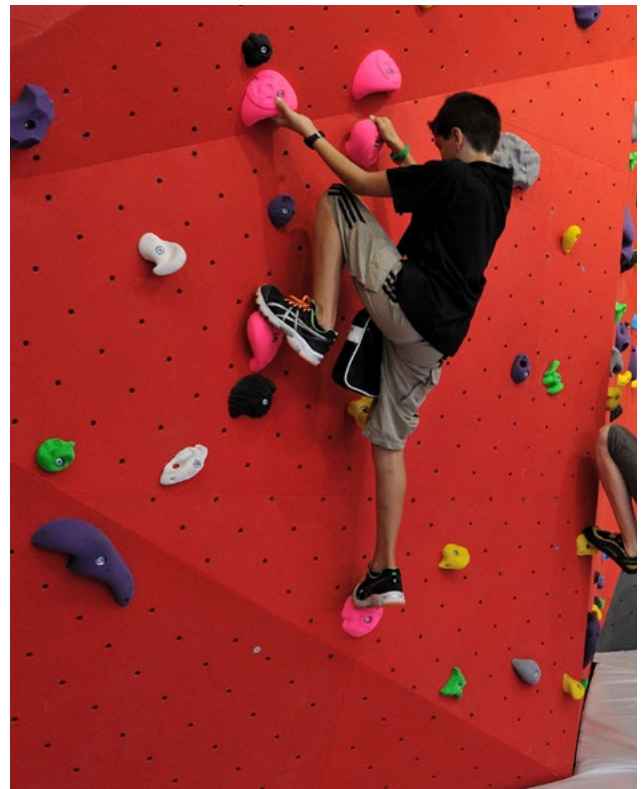

La Baconniere

Completed	2013
Climbing Area	229 m2 | 2 465 ft2
Style	Geome3x
Facility	Bouldering Gym

FRANCE, LA BACONNIERE

WWW.LABACONNIERE.FR