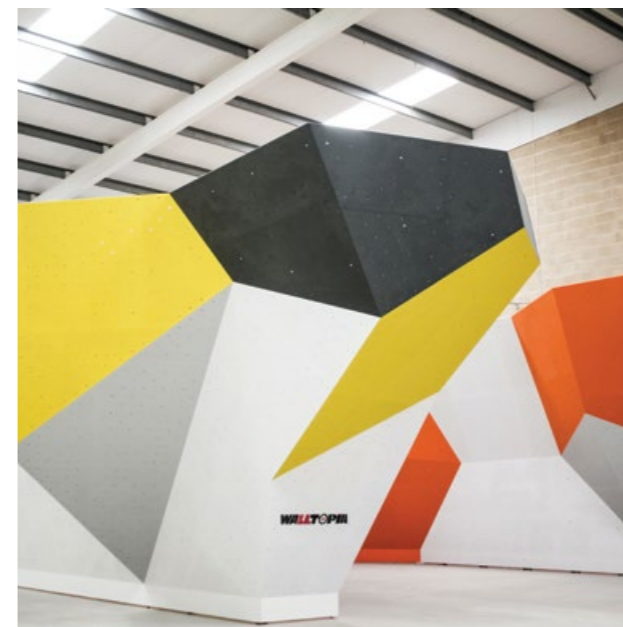

Rockstar Climbing

Completed	2016
Climbing Area	1329 m² | 14305 ft²
Style	Geome3x
Facility	Climbing Gym

SWINDON, UK

WWW.ROCKSTARCLIMBING.CO.UK