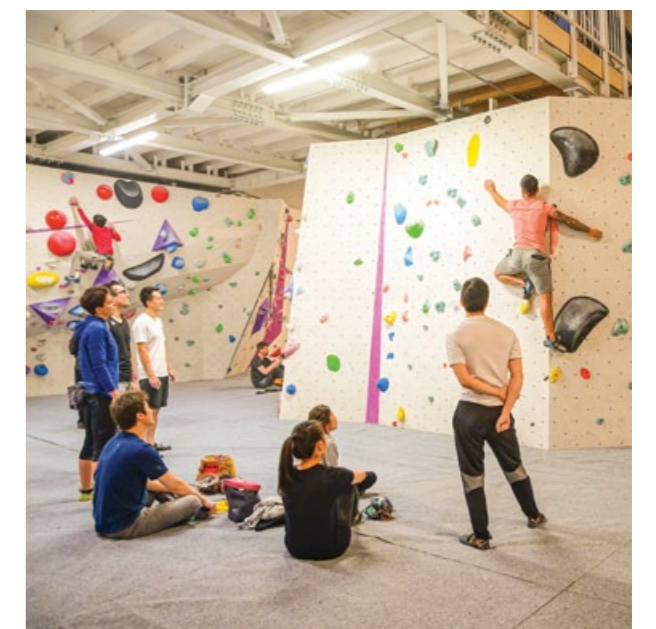

BANBURY, UK

WWW.SIBFORDSCHOOL.CO.UK

Lakeland Centres – HarroWall

Completed	2018
Climbing Area	1 573 m ² 16 931 ft ²
Style	Geome3x
Facility	Climbing Gym
Photo	© TheDanHB

HARROW, UK

WWW.HARROWALL.CO.UK

Big Rock