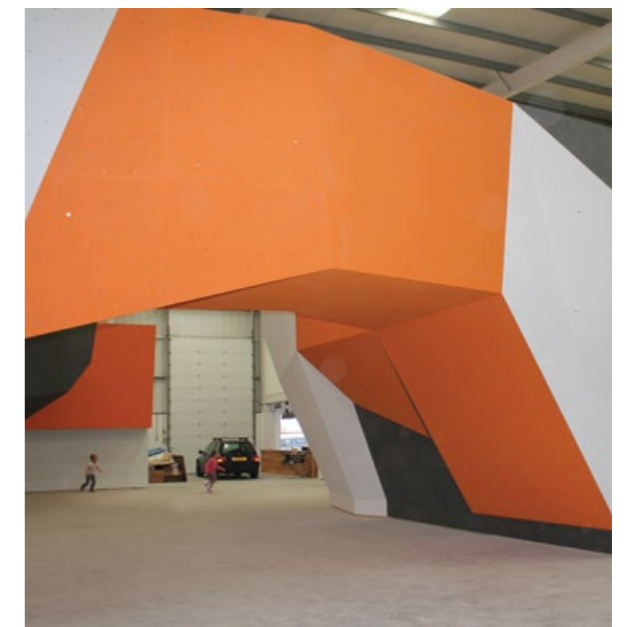

Rockstar Climbing

Completed	2016
Climbing Area	1329 m² | 14305 ft²
Style	Geome3x
Facility	Climbing Gym

SWINDON, UK

WWW.ROCKSTARCLIMBING.CO.UK