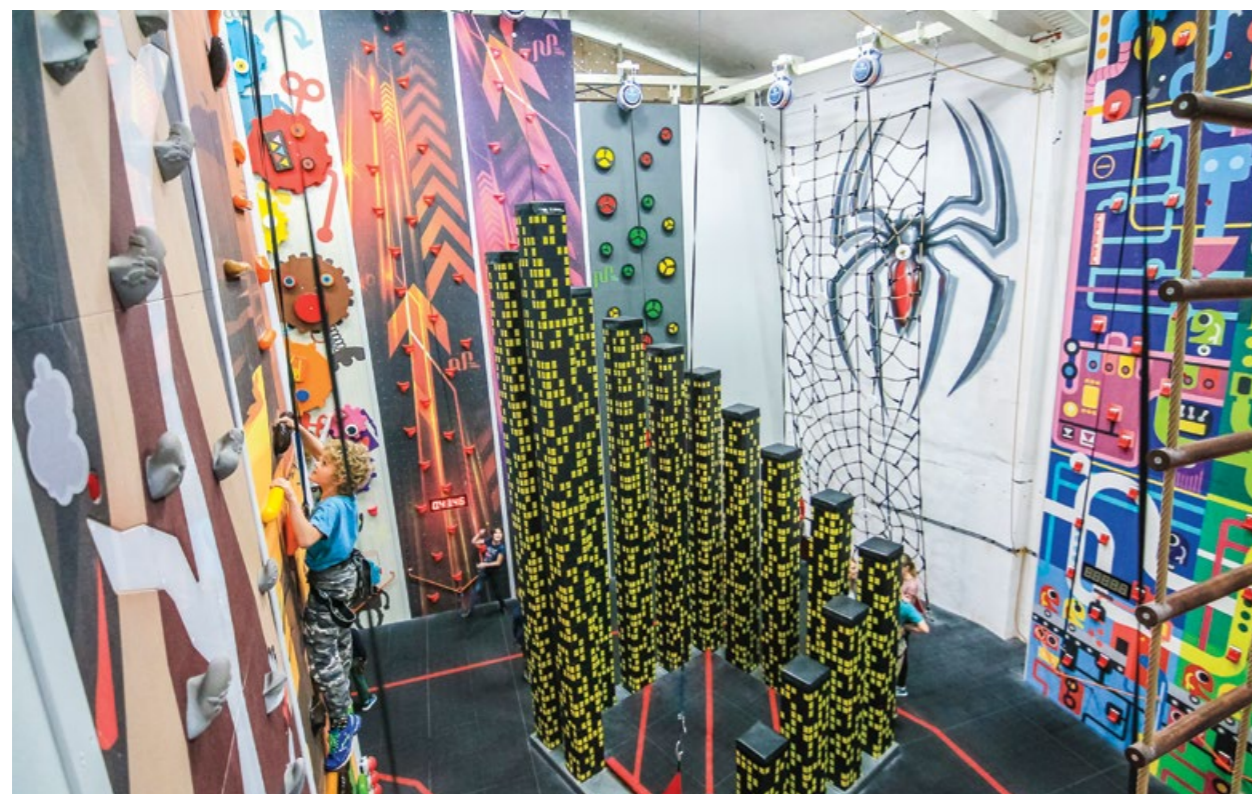

Red Point Bristol

Completed	2014
Climbing Area	528 m² | 5683 ft²
Style	Geome3x, Rocktopia
Facility	Climbing Gym

BRISTOL, UK

WWW.REDPOINTBRISTOL.CO.UK