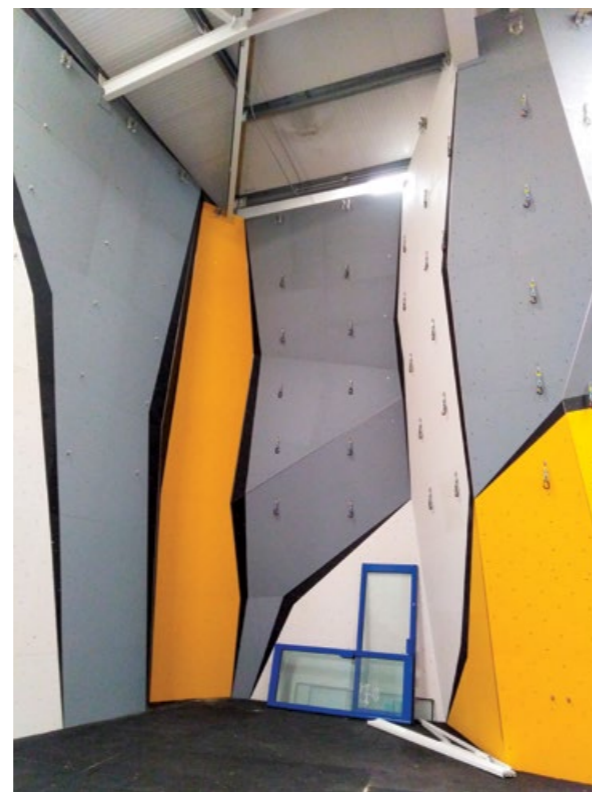

Rockstar Climbing

Completed	2019
Climbing Area	1329 m² | 14305 ft²
Style	Geome3x
Facility	Climbing Gym

SWINDON, UK

WWW.ROCKSTARCLIMBING.CO.UK