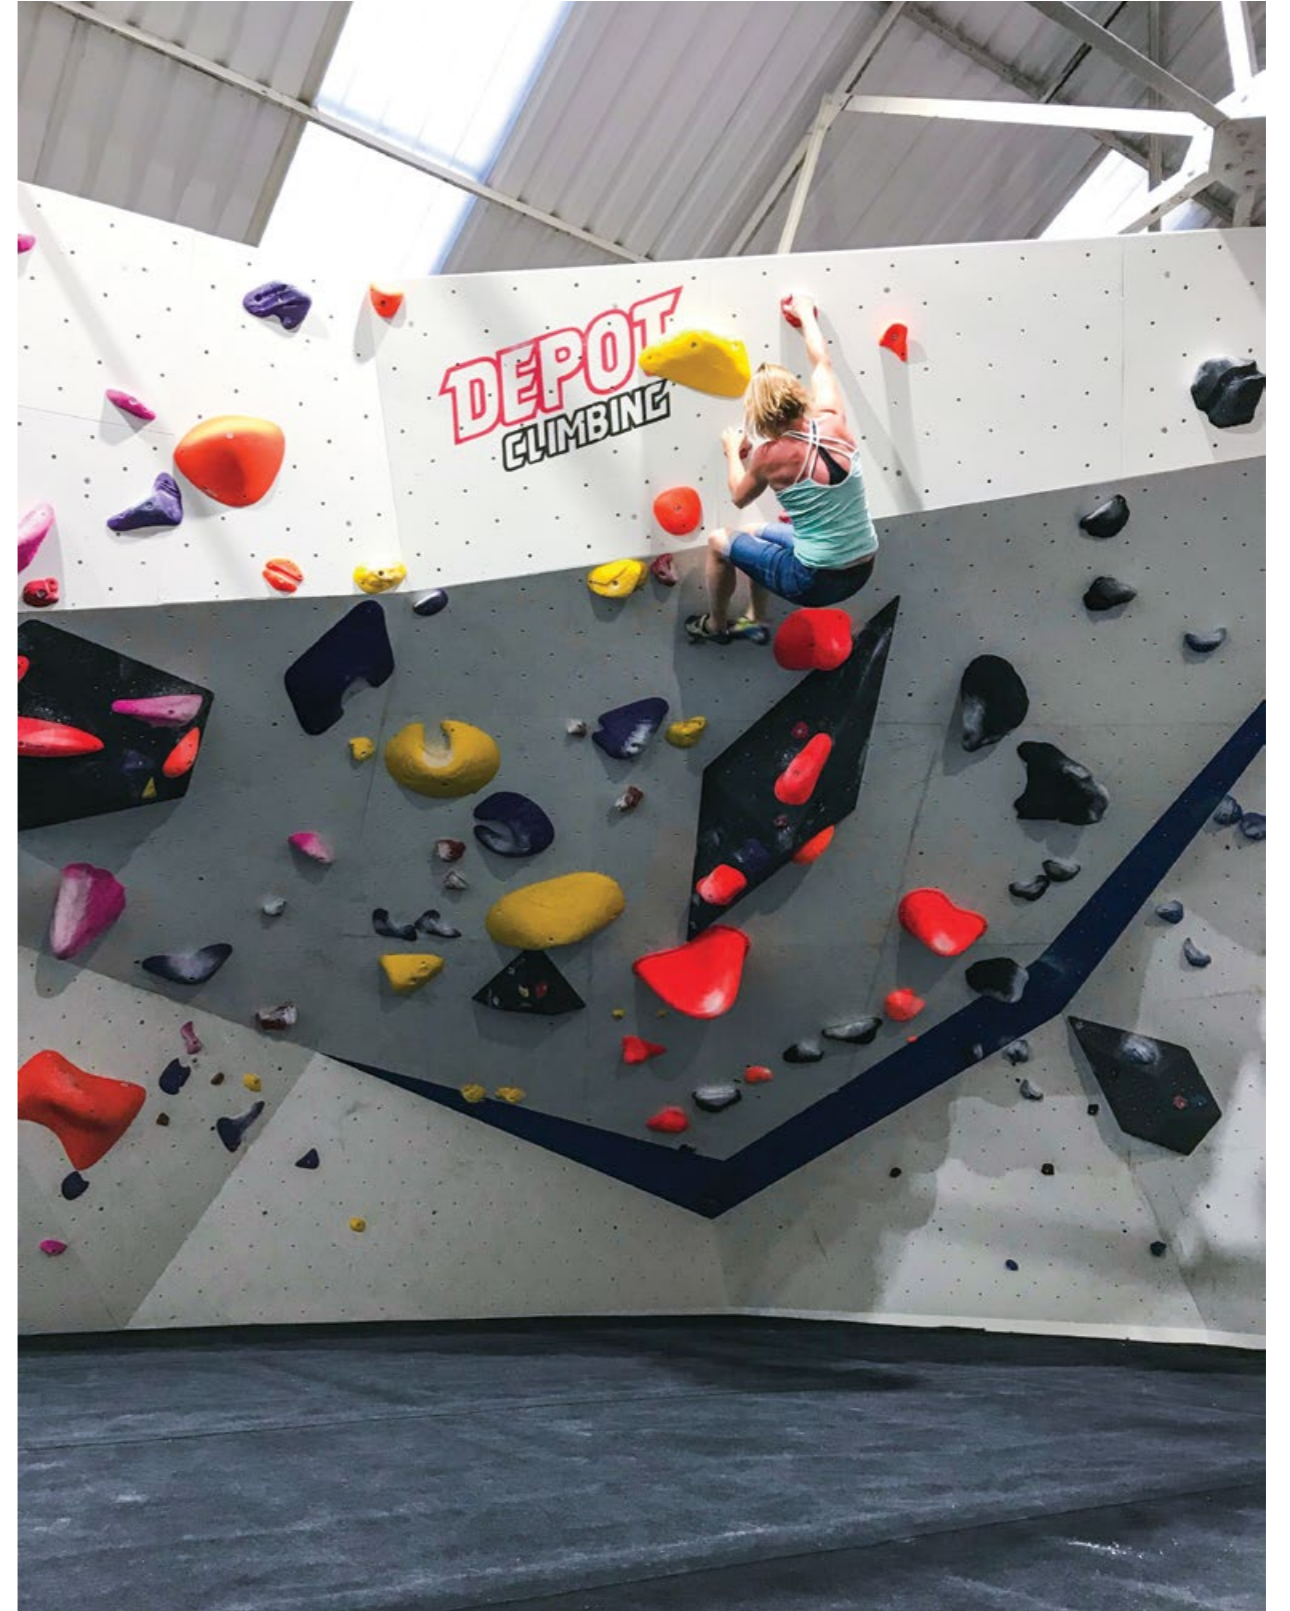

The Depot Sheffield

SHEFFIELD, UK

Completed	2018
Climbing Area	1 093 m² | 11 764 ft²
Style	Geome3x
Facility	Climbing Gym

WWW.THECLIMBINGDEPOT.CO.UK/SHEFFIELD