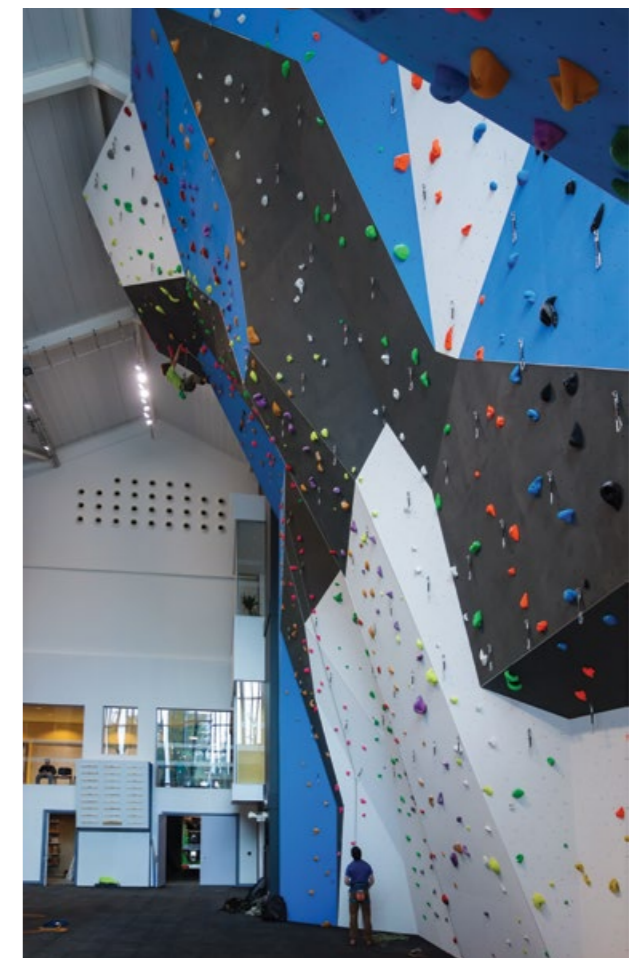

Foyle Arena

Completed	2015
Climbing Area	900 m² | 9 687 ft²
Style	Geome3x
Facility	Leisure & Sports Arena

LONDONDERRY, UK

WWW.FOYLEARENA.COM