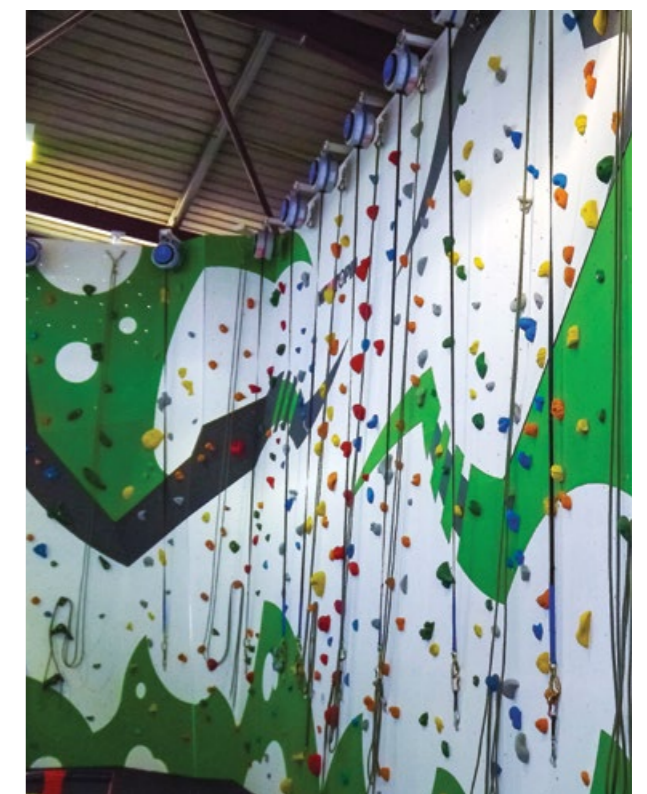

Golden Gecko

Completed	2015
Climbing Area	336 m² | 3616 ft²
Style	Geome3x
Facility	Climbing Gym

ROMSEY, UK

WWW.GGCLIMBING.COM