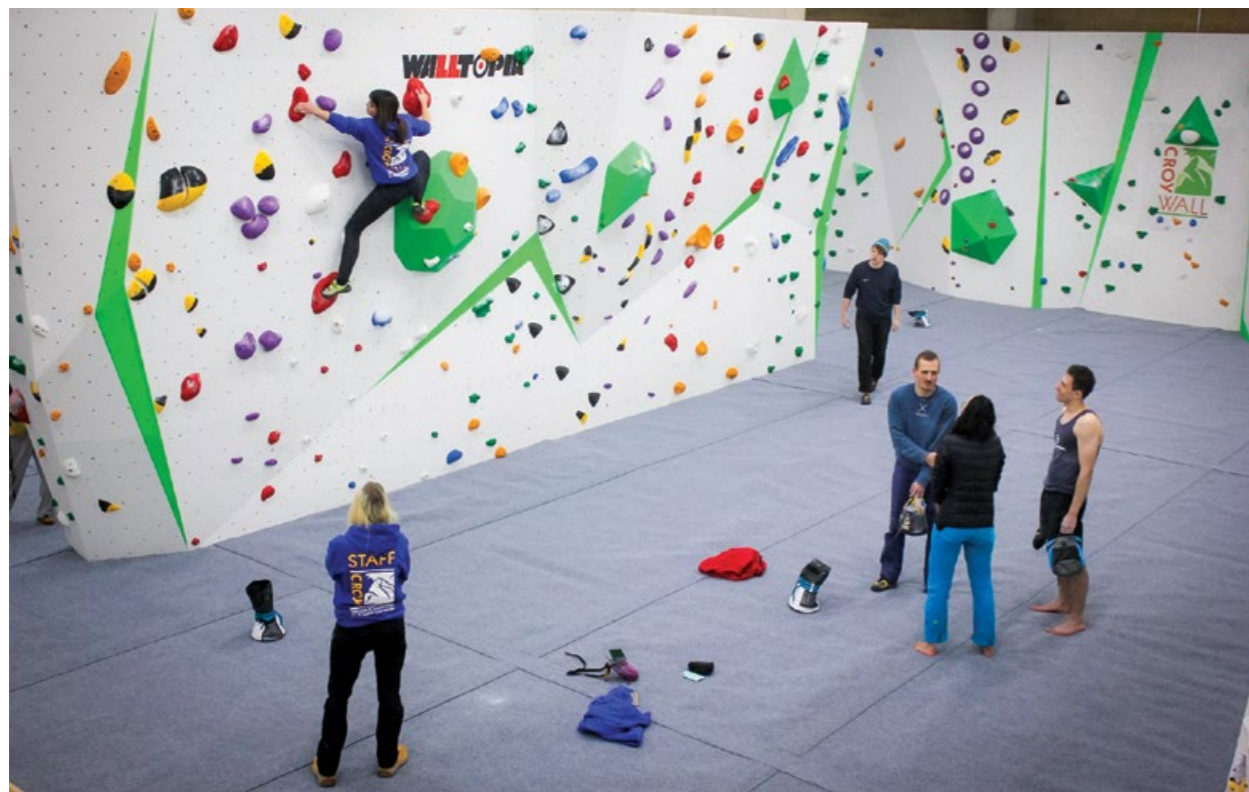

Lakeland Centres – Croy Wall

Completed	2019
Climbing Area	536 m² | 6 060 ft²
Style	Geome3x
Facility	Climbing Gym

CROYDON, UK

WWW.CROYWALL.CO.UK