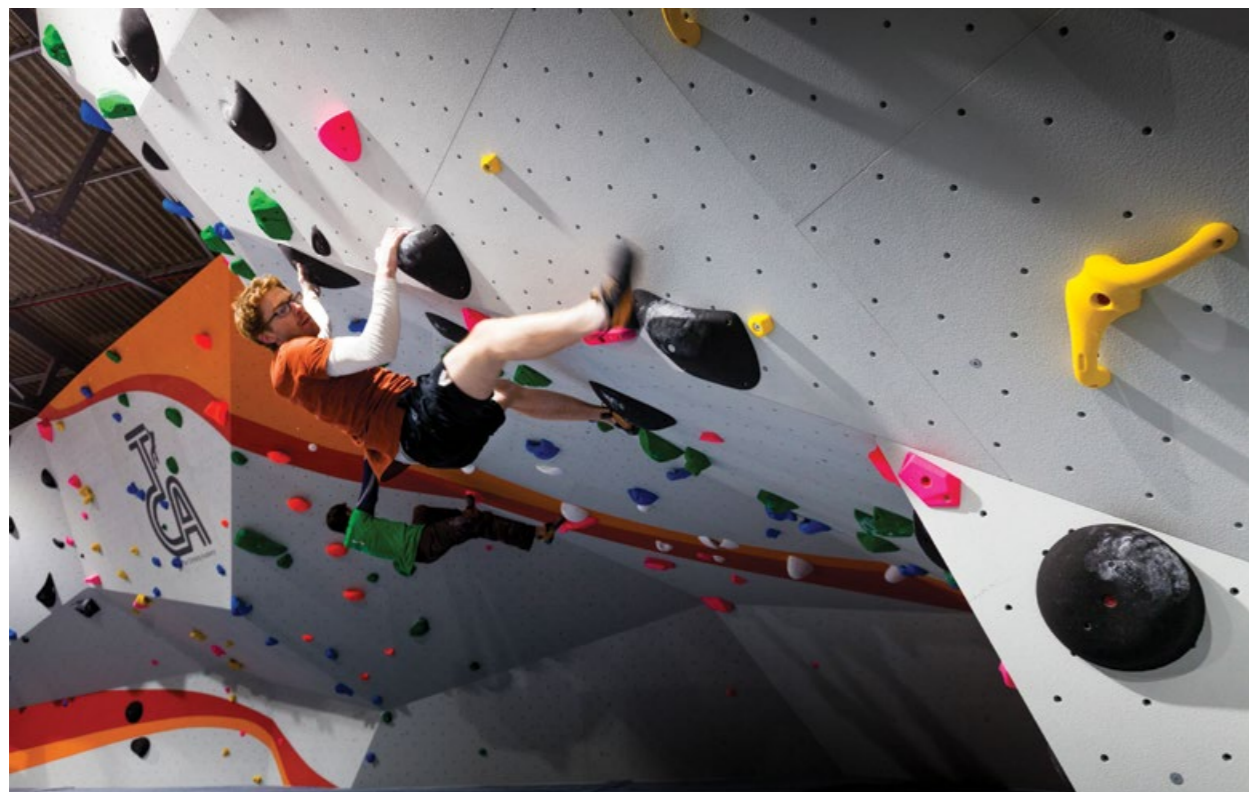

TCA The Prop Store

Completed	2018
Climbing Area	750 m² | 8 072 ft²
Style	Geome3x
Facility	Climbing Gym

GLASGOW, UK

WWW.THECLIMBINGACADEMY.COM