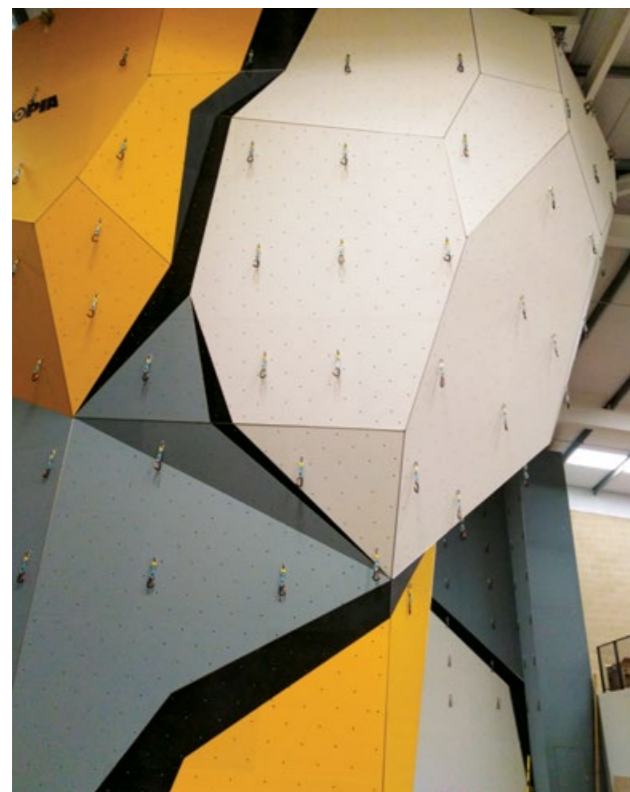

MAIDSTONE, UK

WWW.THECLIMBINGEXPERIENCE.CO.UK

Rockstar Climbing

Completed	2019
Climbing Area	1329 m ² 14305 ft ²
Style	Geome3x
Facility	Climbing Gym

SWINDON, UK

WWW.ROCKSTARCLIMBING.CO.UK

Sibford School

Completed	2018
Climbing Area	180 m ² 1 937 ft ²
Style	Geome3x
Facility	School

BANBURY, UK

WWW.SIBFORDSCHOOL.CO.UK

Lakeland Centres – HarroWall

Completed	2018
Climbing Area	1 573 m ² 16 931 ft ²
Style	Geome3x
Facility	Climbing Gym
Photo	© TheDanHB

HARROW, UK

WWW.HARROWALL.CO.UK

Big Rock