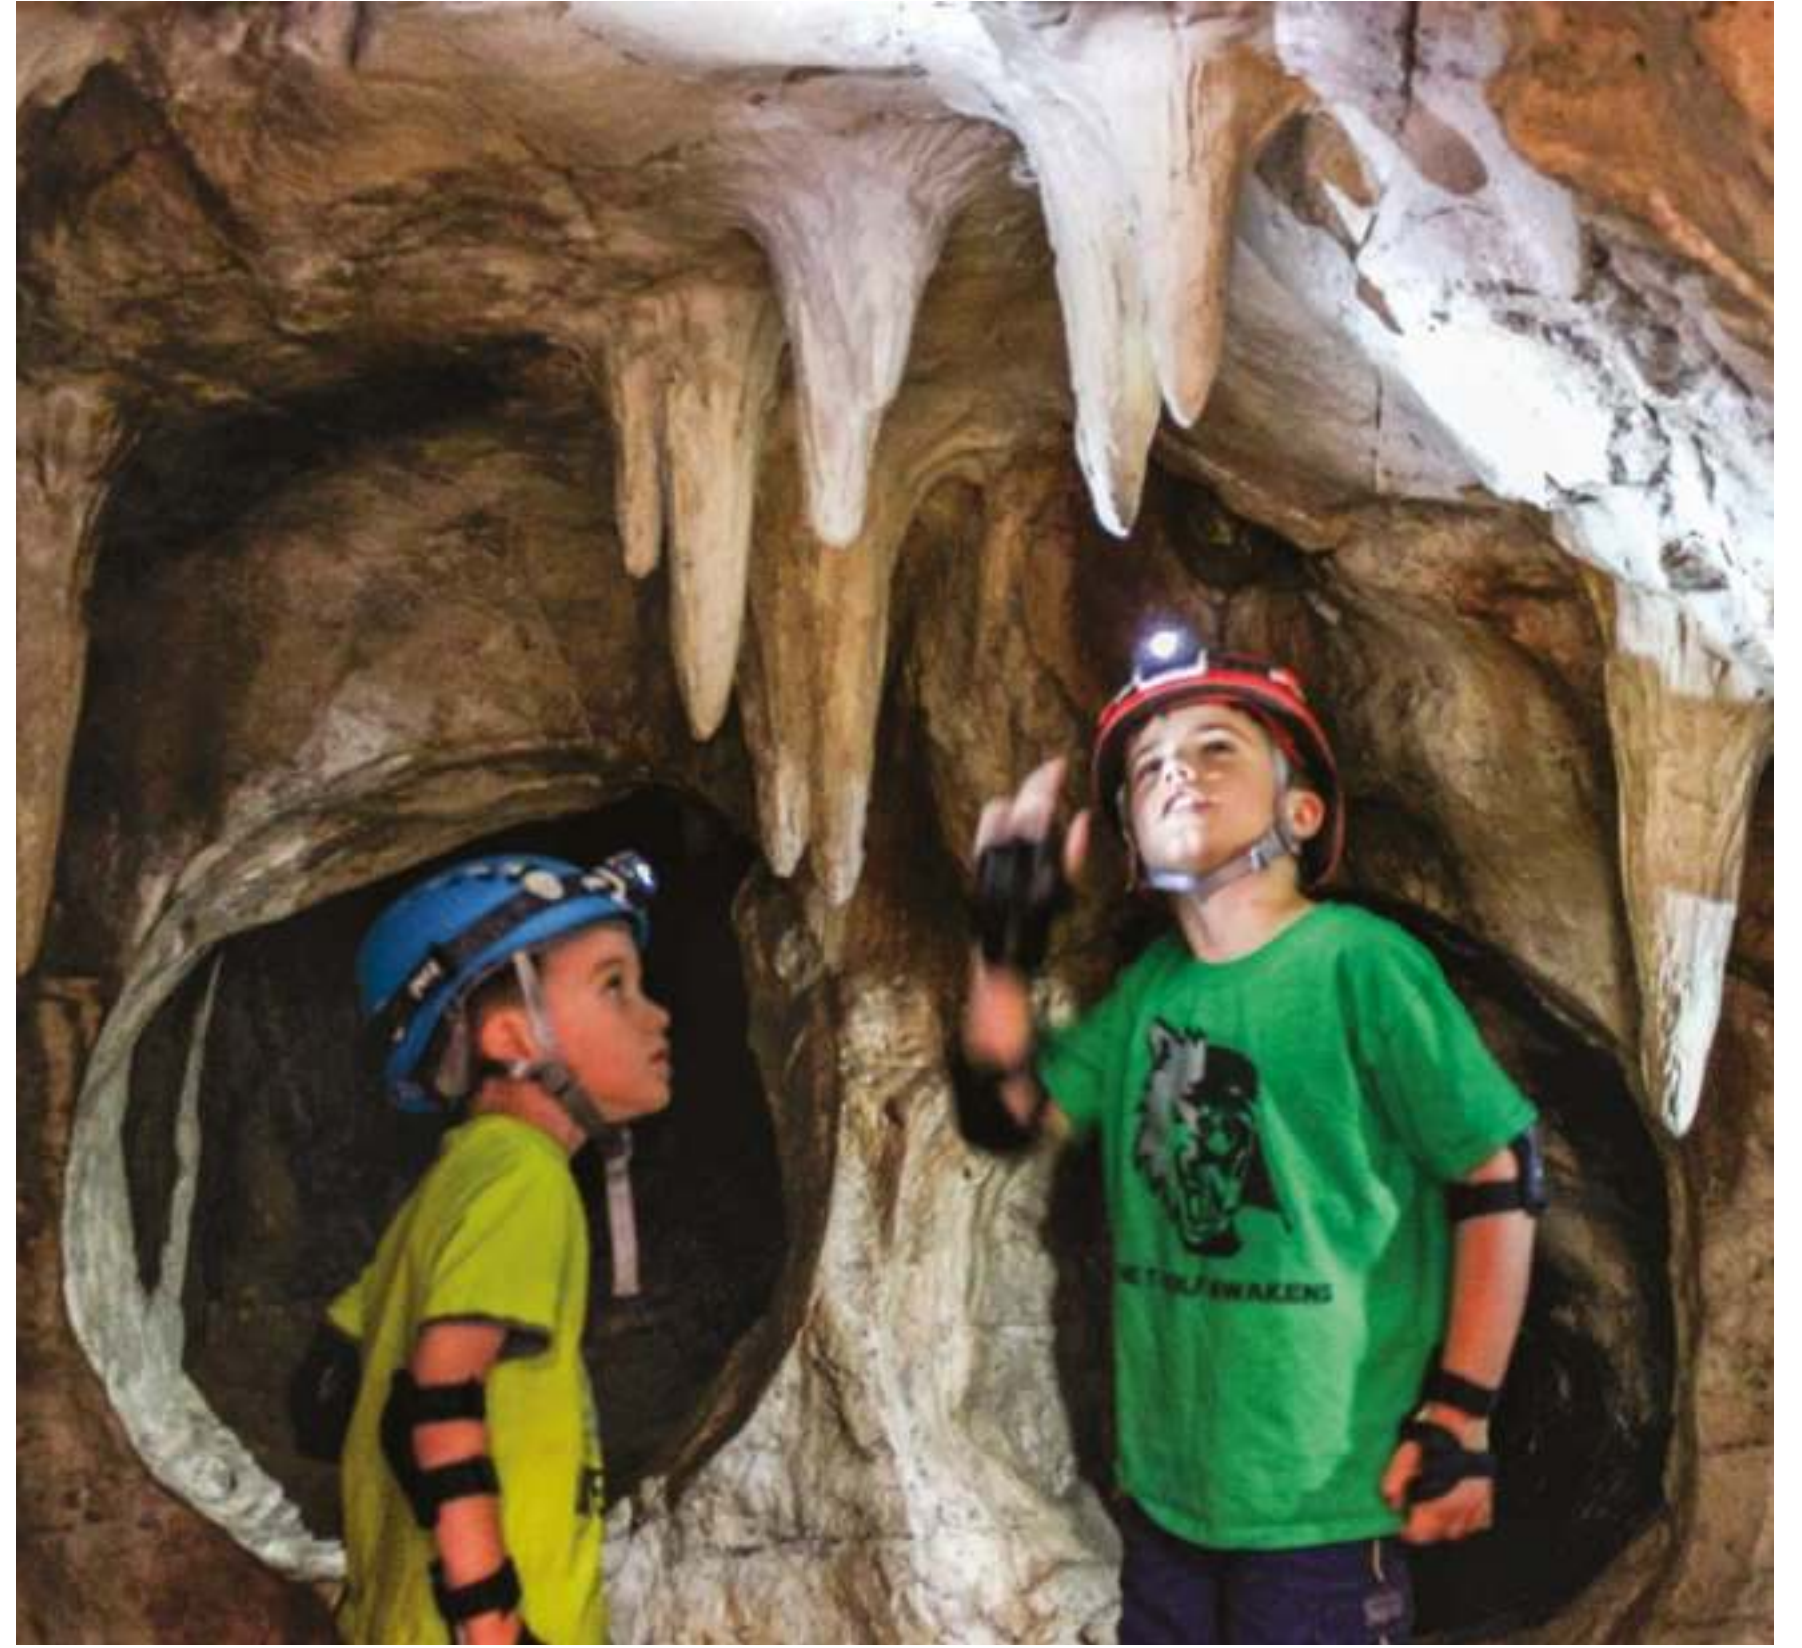

FUNTOPIA GLENVIEW
ROCKTOPIA SPELEO SYSTEM

Facility FEC
Location Glenview, Chicago, IL, USA
Capacity 24 ppl/hour
Status Completed 2016