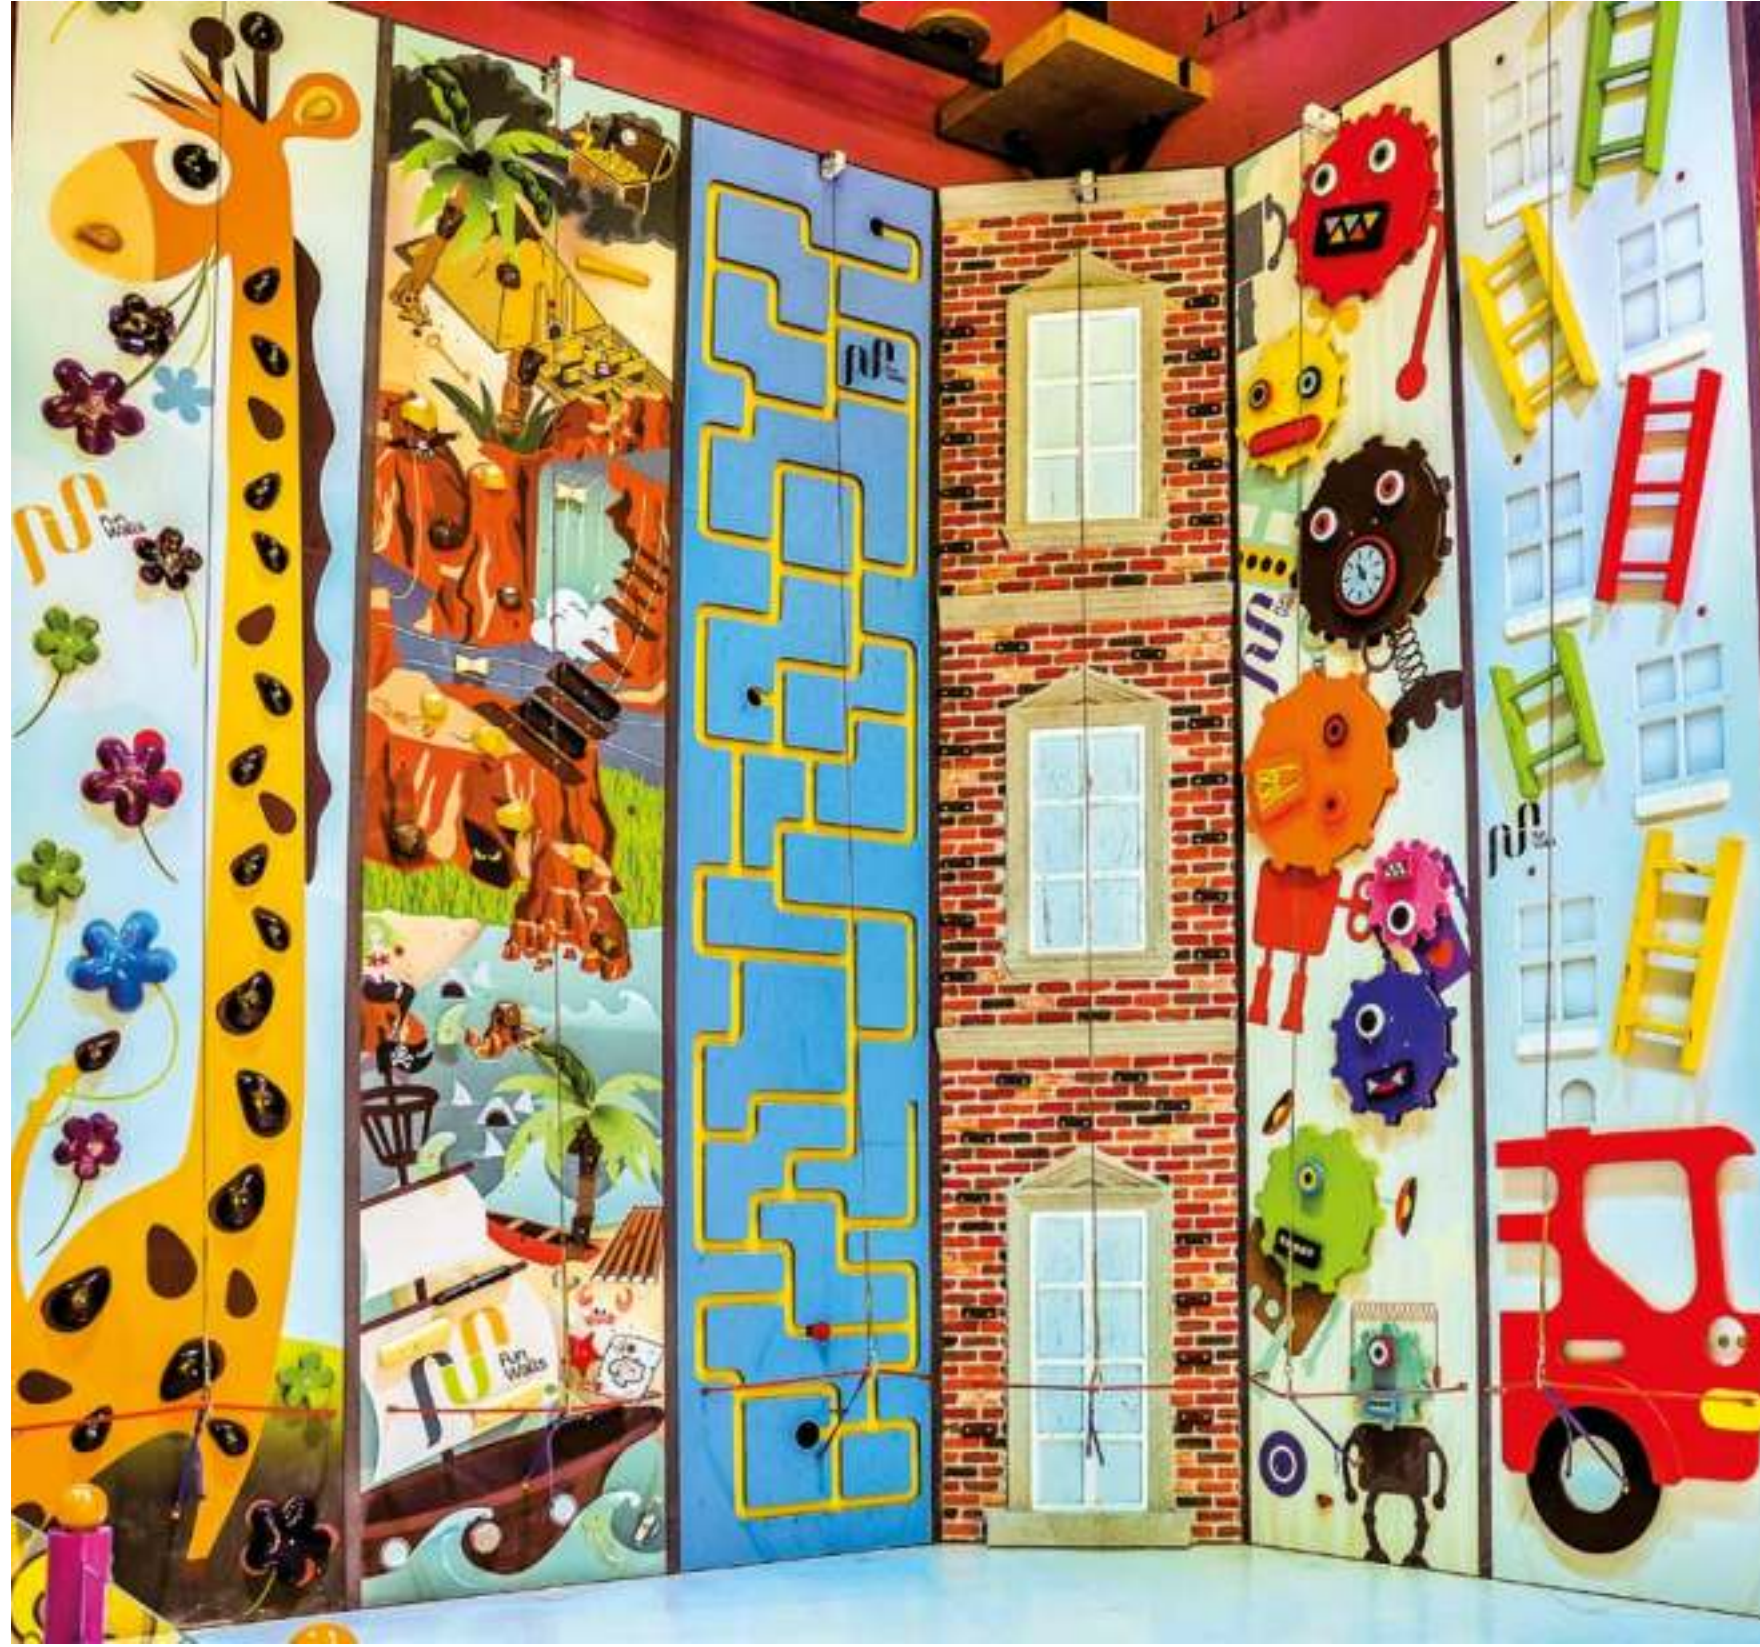

## ROLLGLIDER

Rollglider is an aerial attraction driven by gravity and controlled by the participant's body movement. The experience feels like a mix of hang gliding, coaster ride and proximity flight in a safe and accessible environment.

**FUNTOPIA COURTYARD**  
CLIMBING PLAYGROUND & INDOOR ROPES COURSE

**Facility** Shopping center  
**Location** Kuala Lumpur, Malaysia  
**Capacity** 60 ppl/hour  
**Status** Completed 2016

**TUNZAFUN**  
CLIMBING PLAYGROUND & INDOOR ROPES COURSE

**Facility** Amusement center  
**Location** Knox, Australia  
**Capacity** 79 ppl at a time  
**Status** Completed 2016

**HIGH POINT**  
CLIMBING PLAYGROUND

**Facility** Climbing gym  
**Location** Birmingham, AL, USA  
**Capacity** 46 ppl at a time  
**Status** Completed 2016

**HIGH POINT CLIMBING AND FITNESS**  
CLIMBING PLAYGROUND

**Facility** Climbing gym  
**Location** Chattanooga, TN, USA  
**Capacity** 25 ppl at a time  
**Status** Completed 2015

**EAST POINT**

CLIMBING PLAYGROUND & INDOOR ROPES COURSE