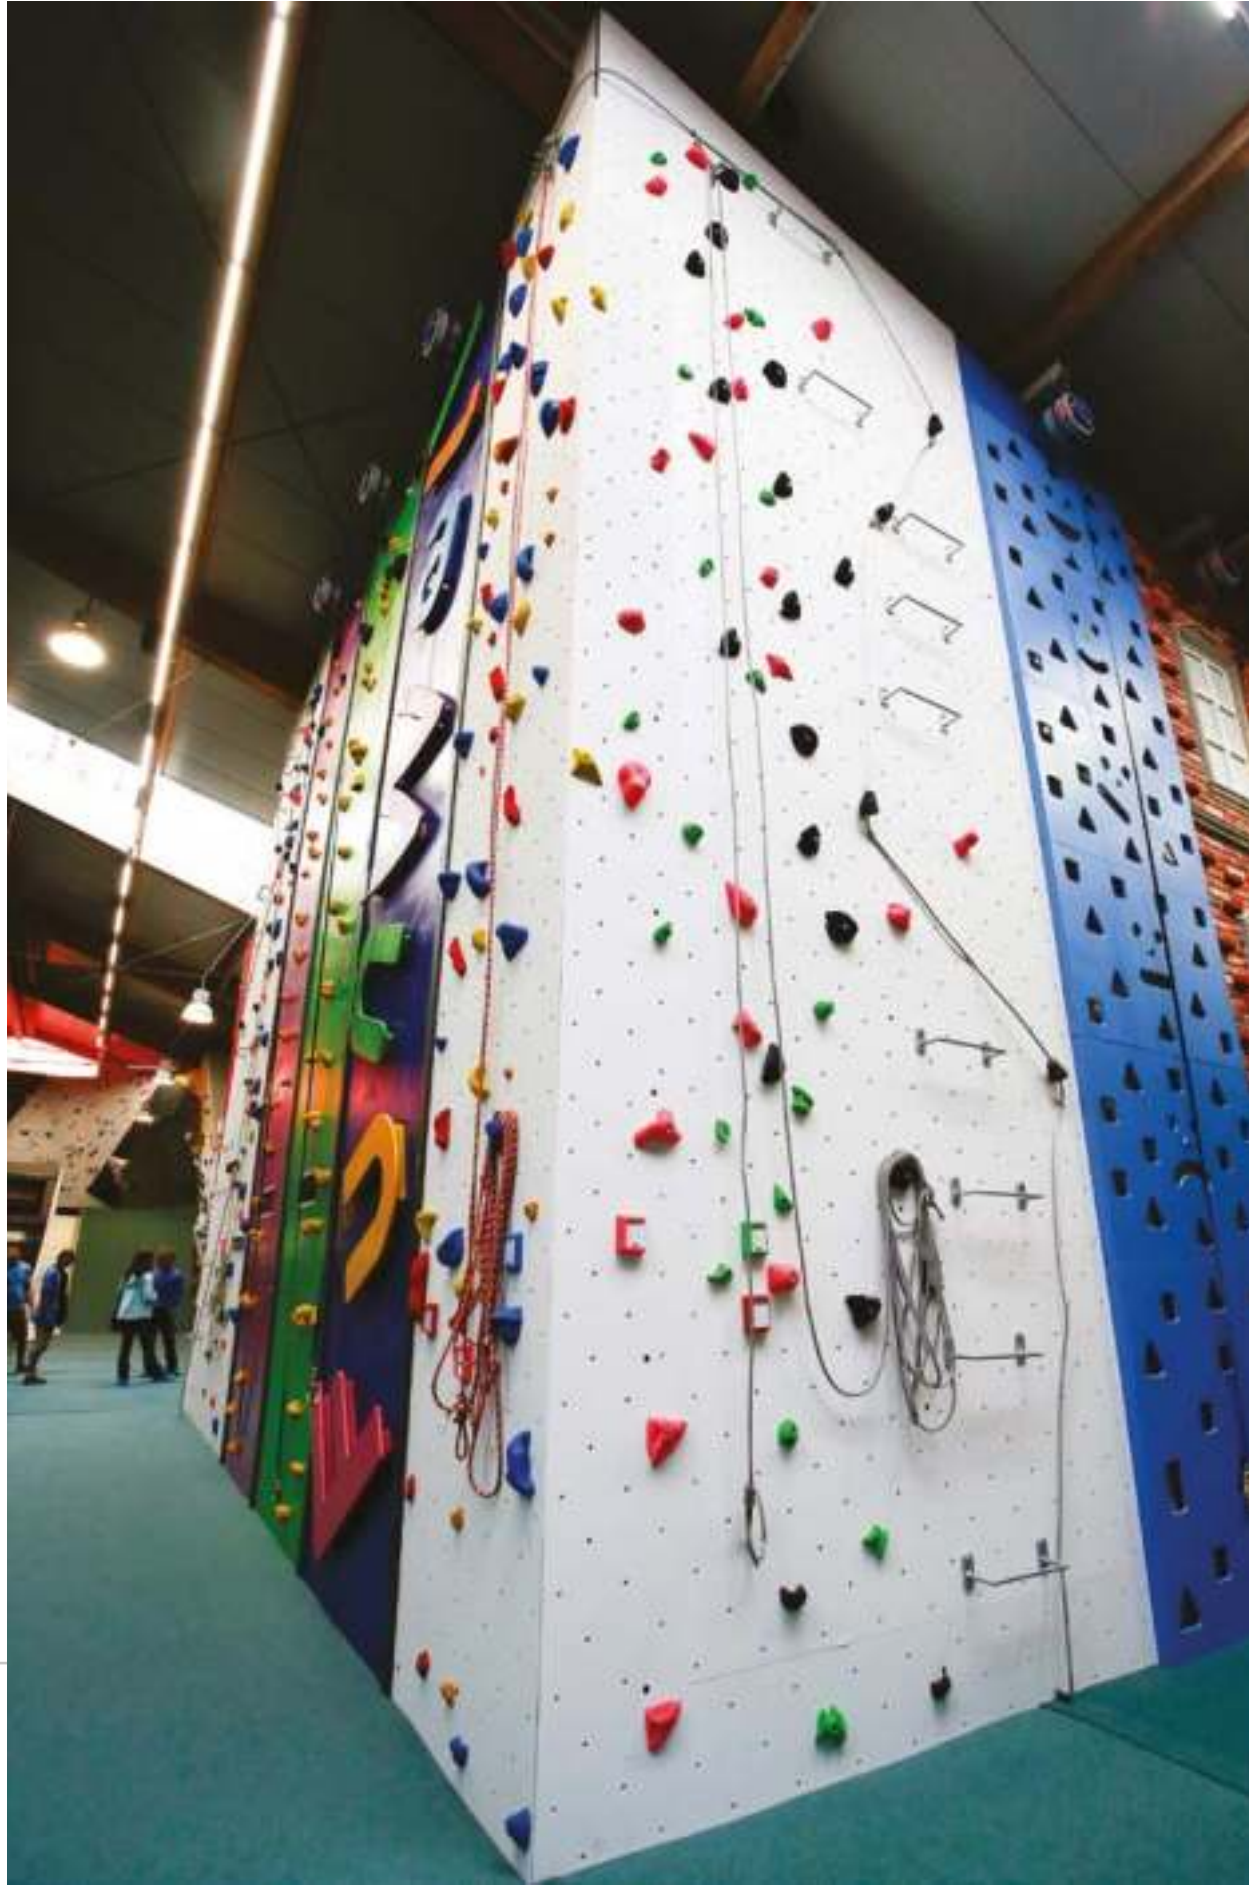

BOULDERCENTER GERSTHOFEN
CLIMBING PLAYGROUND

Facility Sports center
Location Gersthofen, Germany
Capacity Visitor flow along with the climbing area
Status Completed 2015