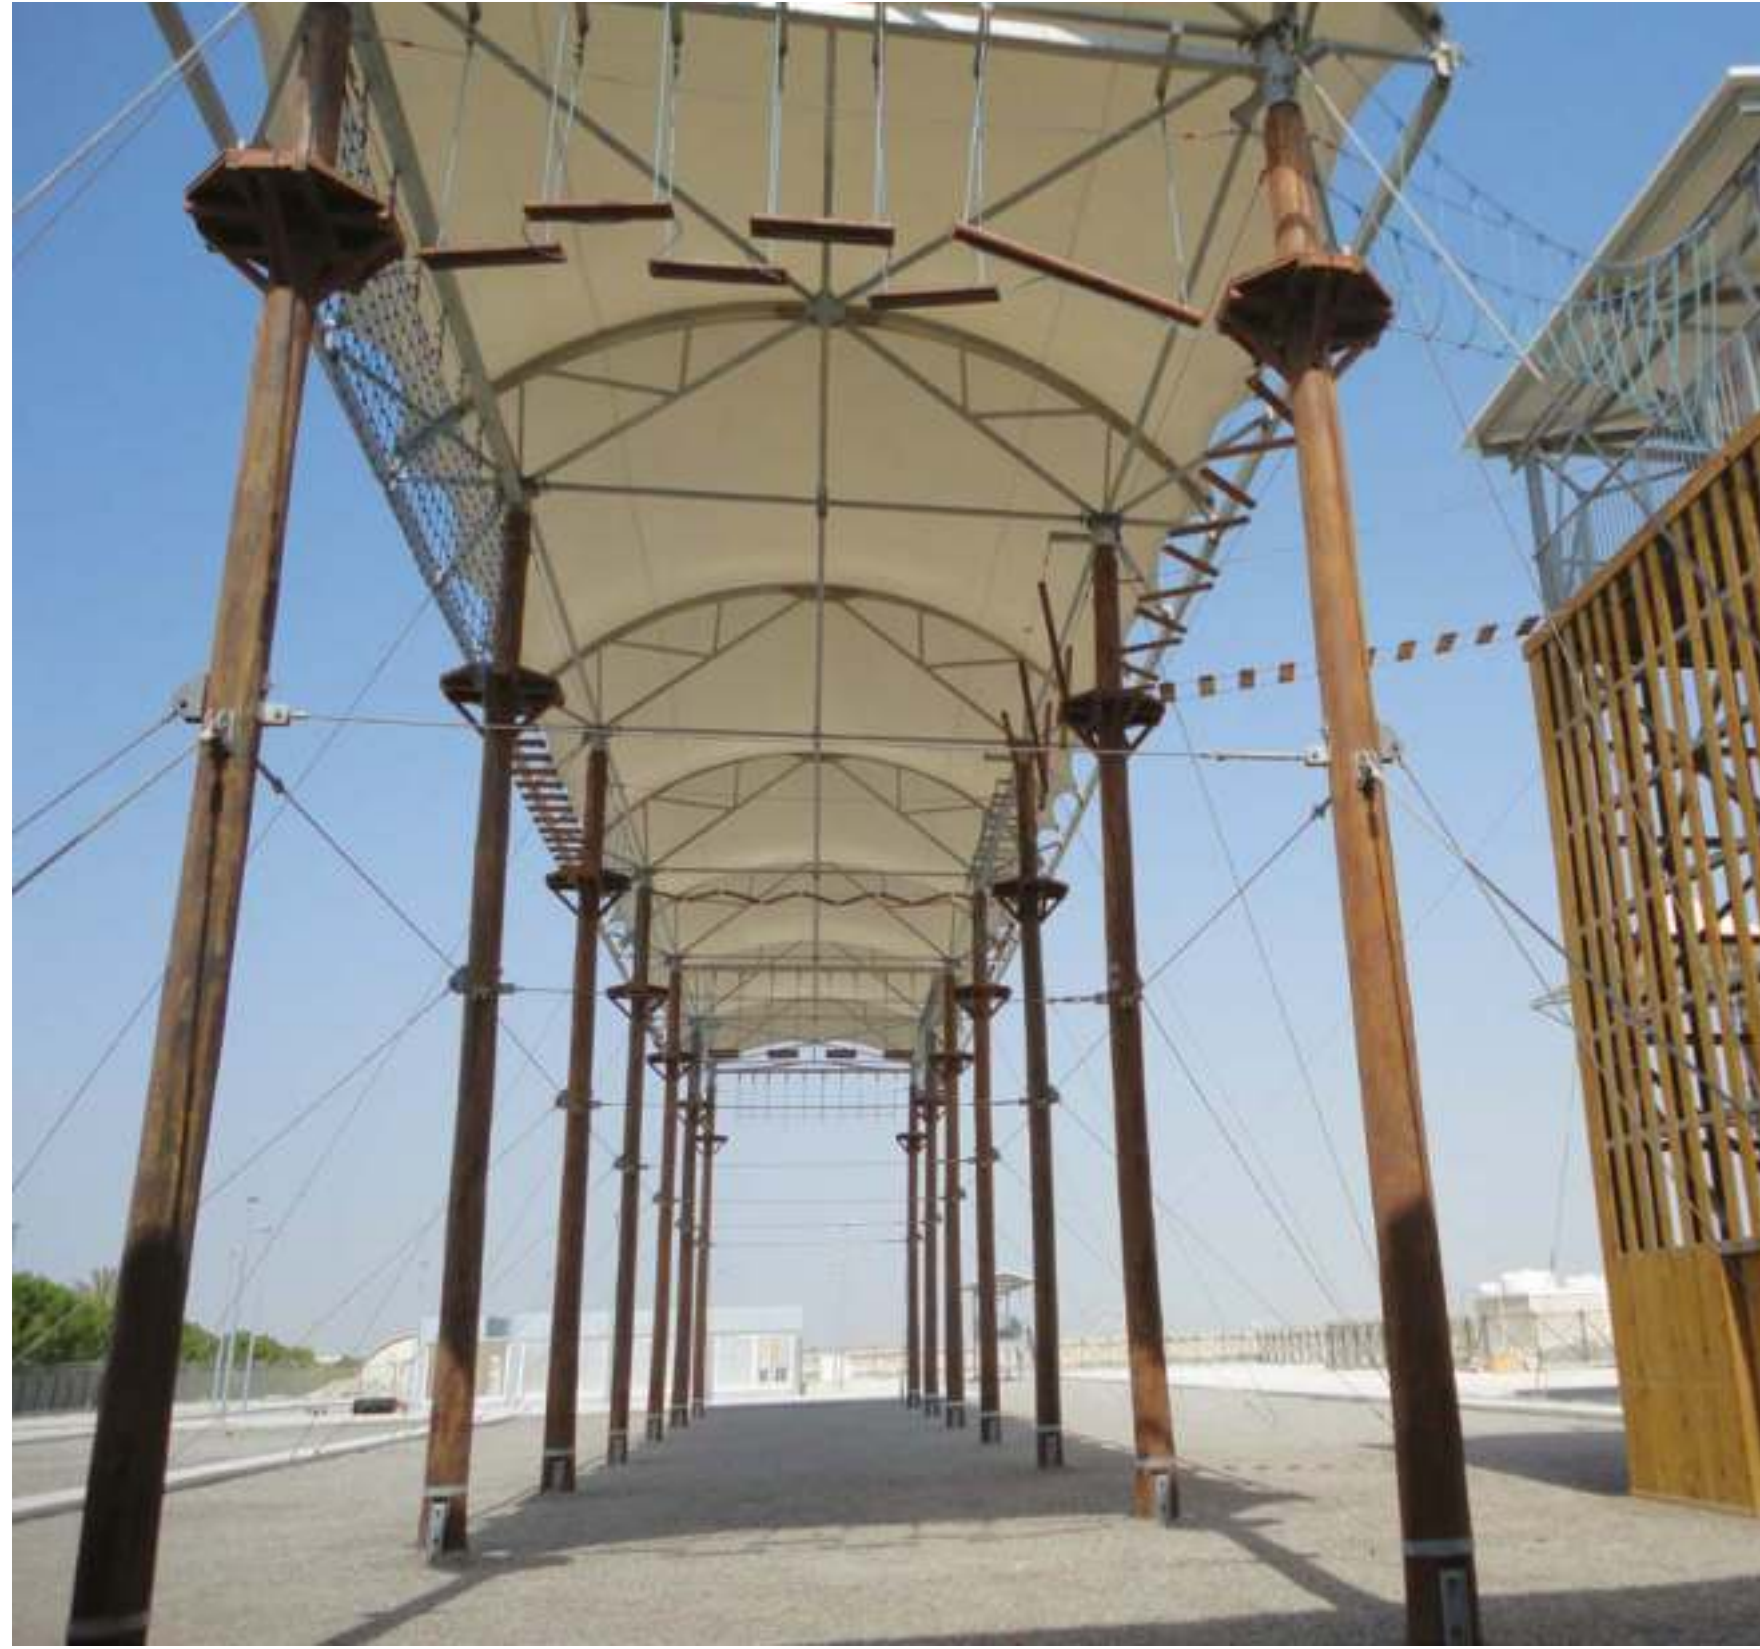

**TELFORD TOWN PARK HIGH ROPES ADVENTURE**  
OUTDOOR ROPES COURSE AND CLIMBING WALL

**Facility** Leisure park  
**Location** Telford, UK  
**Capacity** 100 ppl/hour  
**Status** Completed 2013

**ADVENTURE ISLANDS**  
OUTDOOR ROPES COURSE AND ZIP LINE

**Facility** Leisure park  
**Location** Westport, Ireland  
**Capacity** 100 ppl/hour  
**Status** Completed 2013

**GOVERNMENT PROJECT**  
INDOOR ROPES COURSE, CLIMBING WALL AND VIA FERRATA

**Facility** Military training facility  
**Location** Abu Dhabi, UAE  
**Capacity** Capacity: 30 ppl at a time  
**Status** Completed 2013