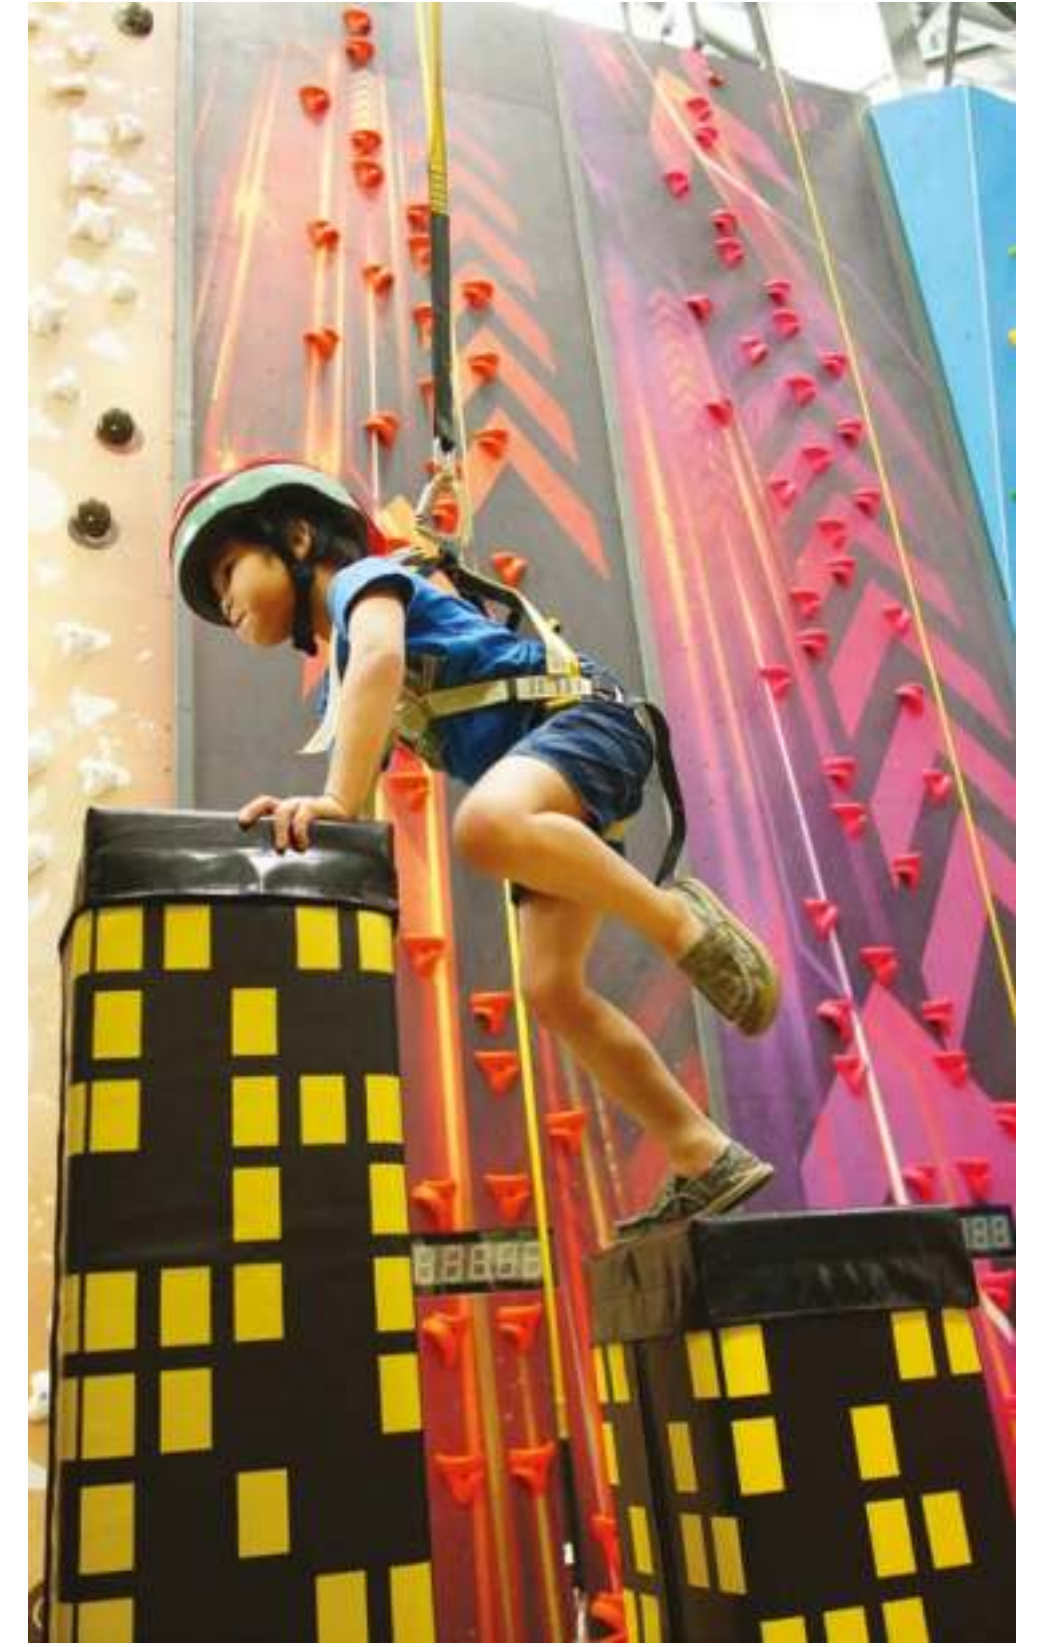

FUNTOPIA GLENVIEW
CLIMBING PLAYGROUND

Facility FEC
Location Glenview, Chicago, IL, USA
Capacity 140 ppl/hour
Status Completed 2016

SENDER CITY LAX
CLIMBING PLAYGROUND

Facility Climbing gym
Location Los Angeles, CA, USA
Capacity 52 ppl/hour
Status Completed 2016