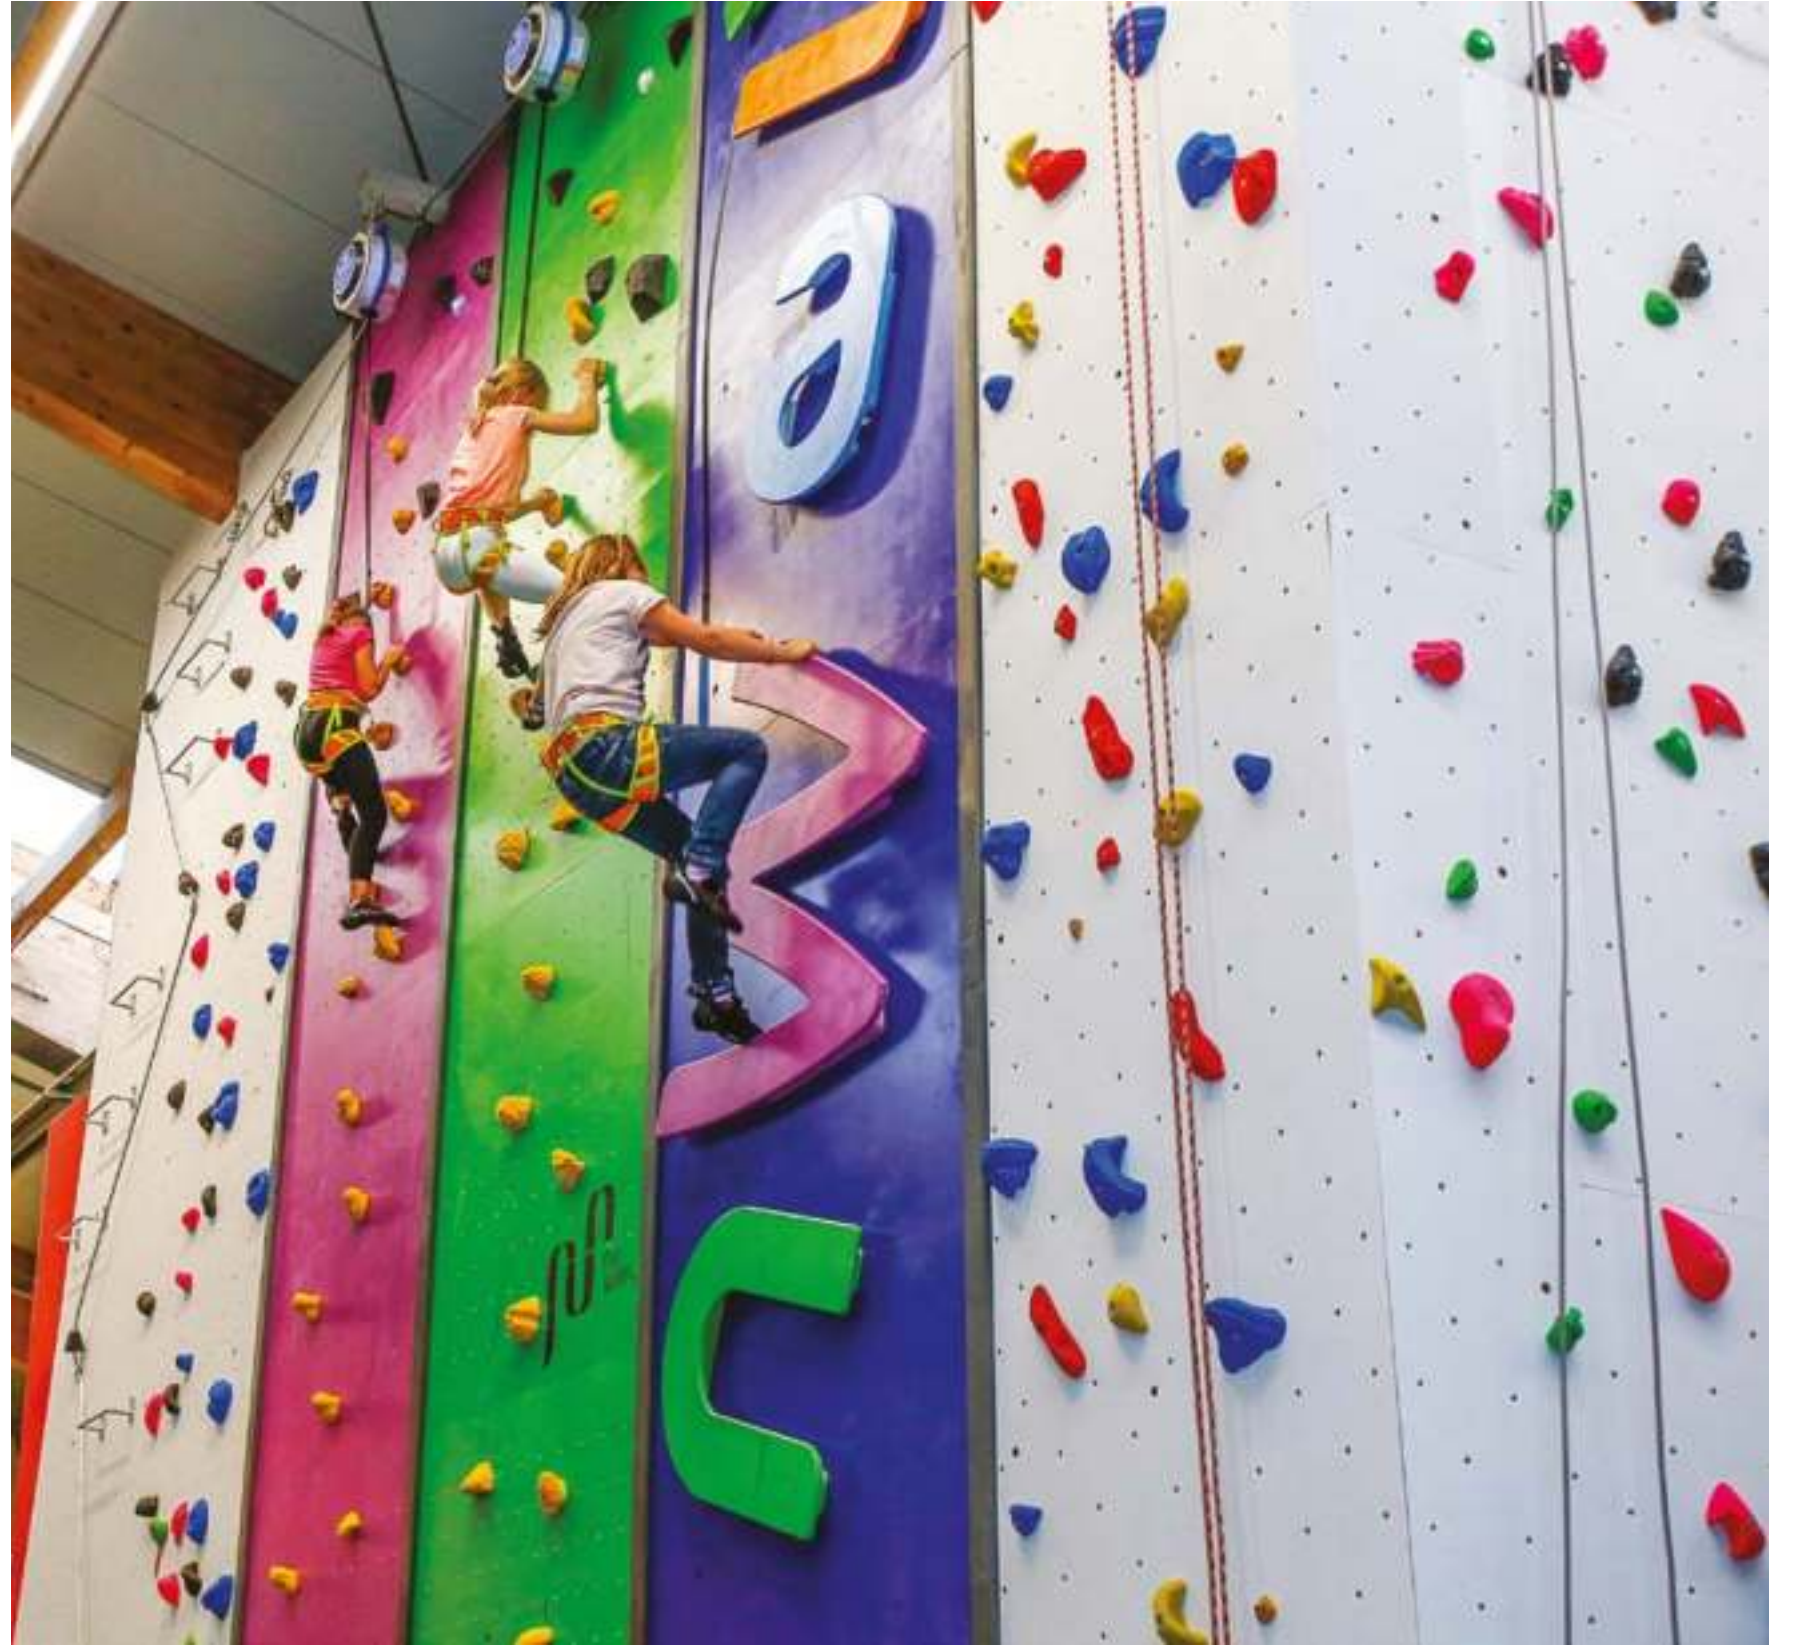

BOULDERCENTER GERSTHOFEN
CLIMBING PLAYGROUND

Facility Sports center
Location Gersthofen, Germany
Capacity Visitor flow along with the climbing area
Status Completed 2015