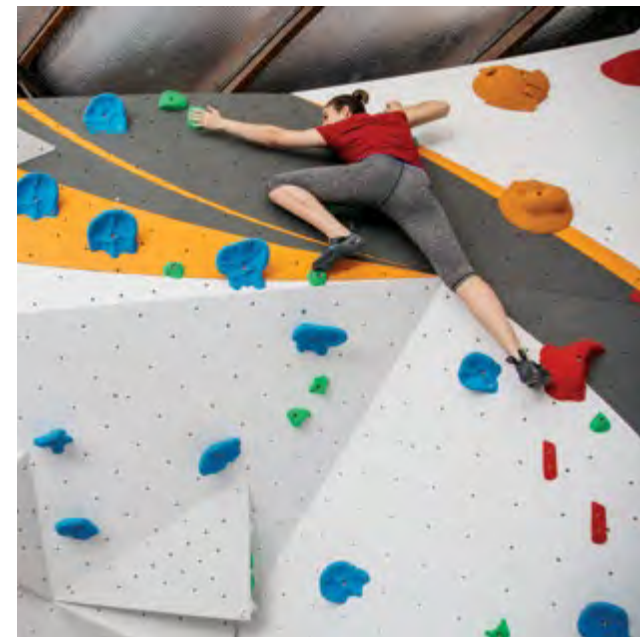

Completed: 2018

Climbing Surface: 800 m² / 8 611 sq.ft

Style: Geome3x

Urban Climb Newstead

Brisbane, Australia
Completed: 2016
Climbing Surface: 357 m² / 3 843 sq.ft
Style: Geome3x

Nomad

Sydney, Australia
Completed: 2016
Climbing Surface: 890 m² / 9 580 sq.ft
Style: 3D Curves, Deep Space, Geome3x, LED features