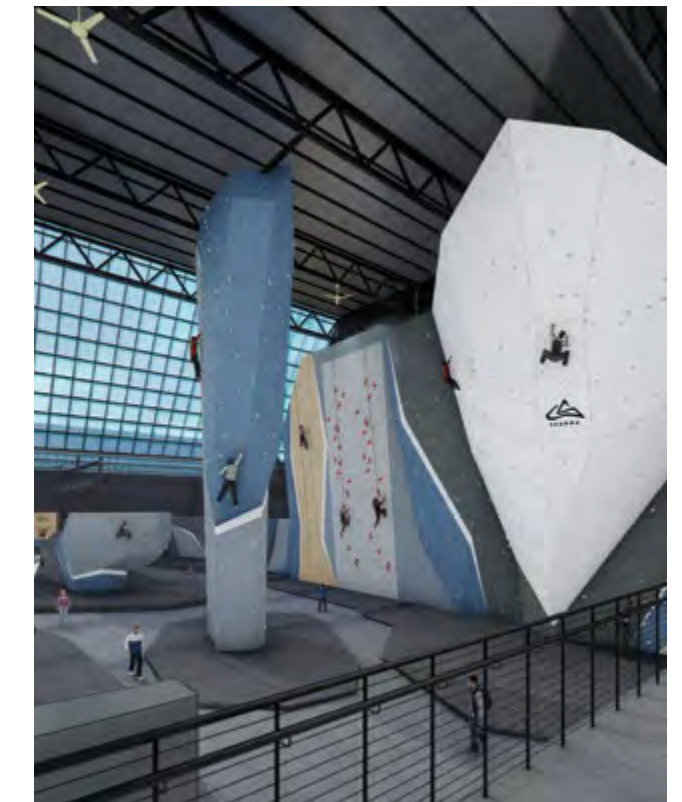

Sharma Climbing

Madrid, Spain

Completed: 2020

Climbing Surface: 2 800 m² / 30 139 sq.ft

Style: Geome3x