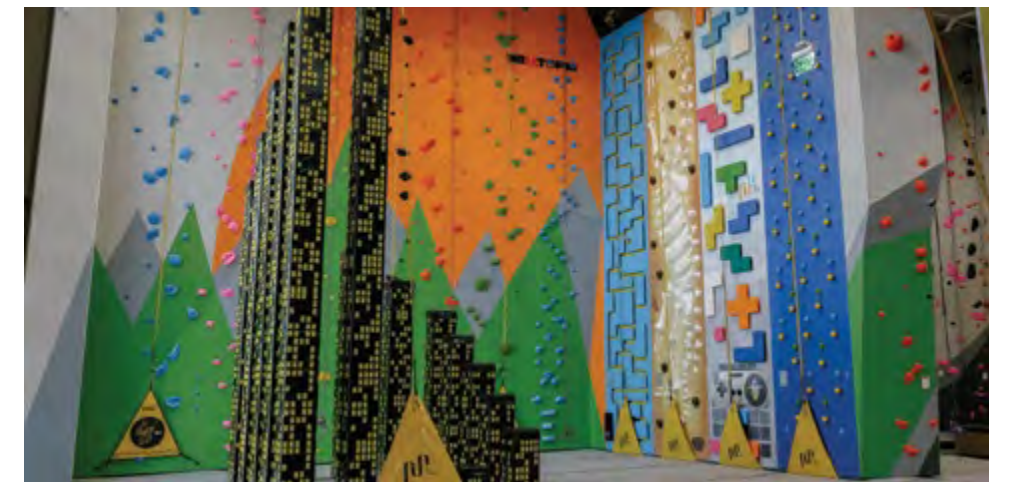

Climbing Surface: 1 600 m² / 17 222 sq.ft

Style: Geome3x

WALLTOPIA

Walltopia Climbing

Sofia, Bulgaria

Completed: 2017

Climbing Surface: 1 700 m² / 18 300 sq.ft

Style: Geome3x, LED features