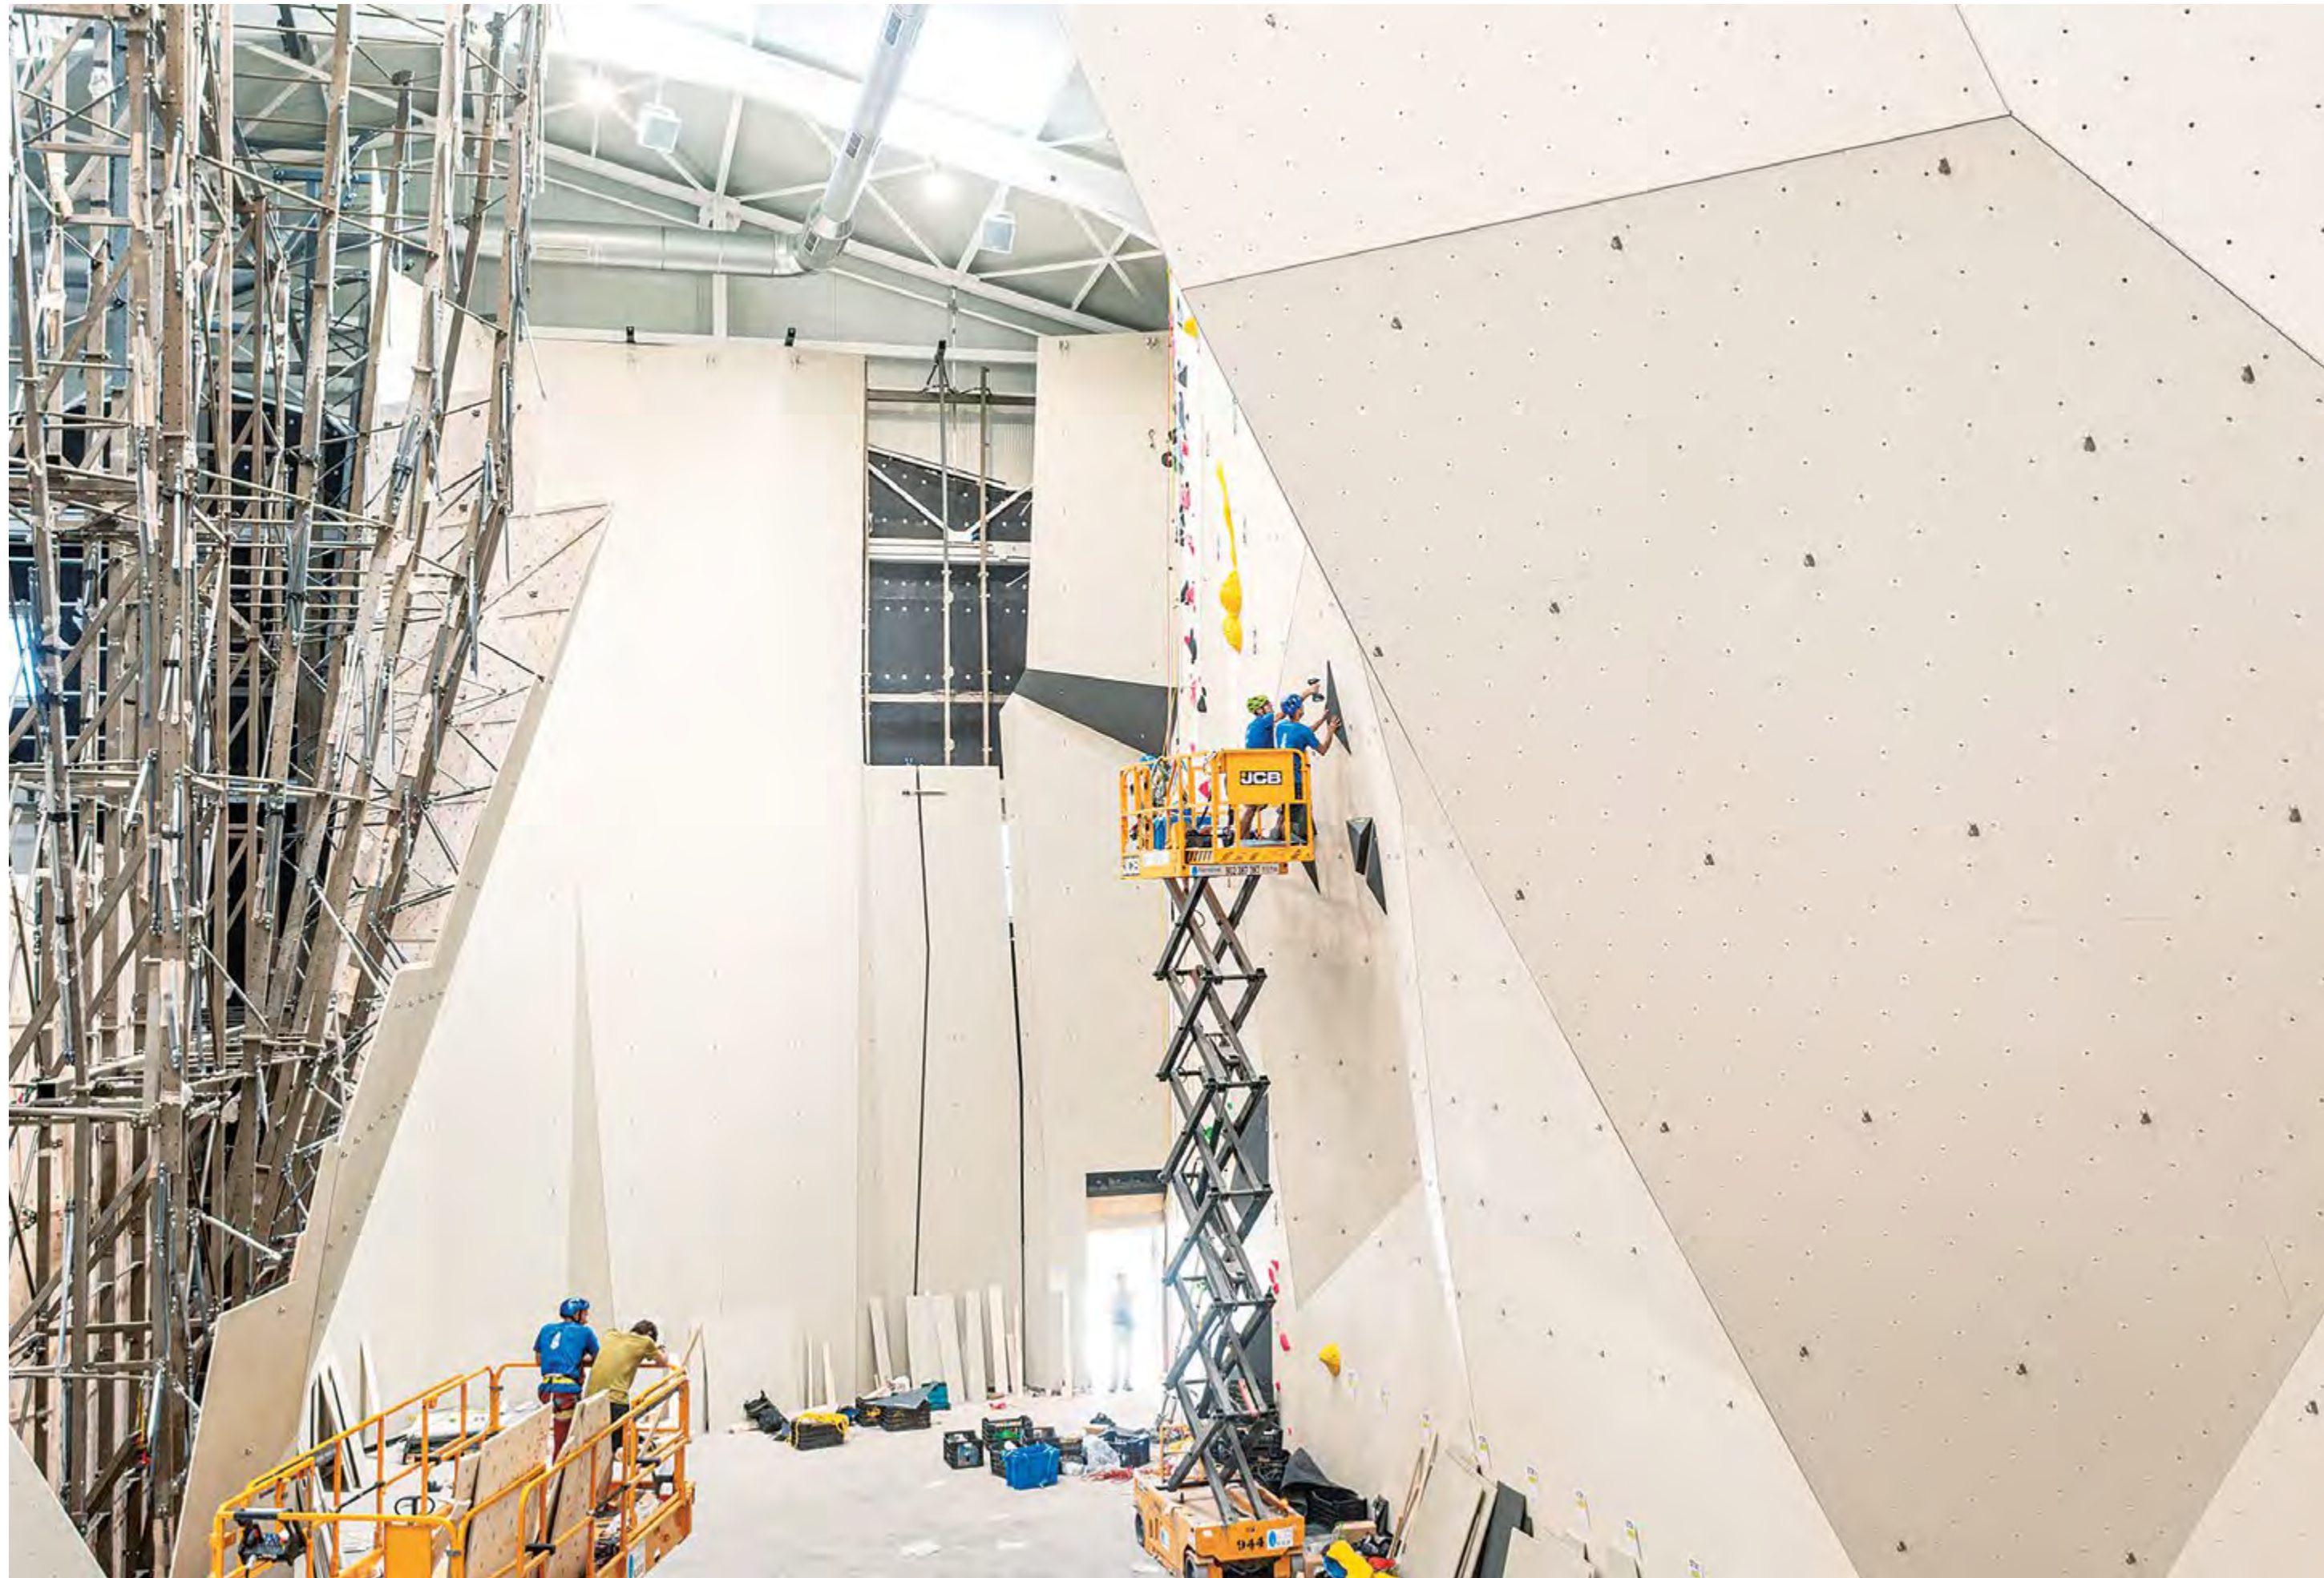

Sputnik Climbing

Madrid, Spain

Completed: 2021

Climbing Surface: 3 500 m² / 37 673 sq.ft

Style: Geome3x