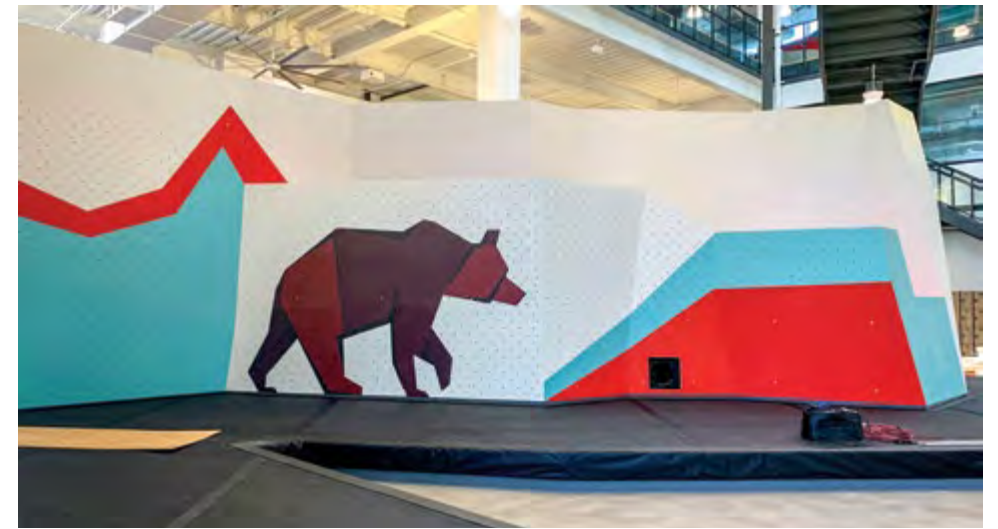

Style: Geome3x, 3D Curves, LED features

Movement Wrigleyville

Chicago, IL, USA

Completed: 2021

Climbing Surface: 1 021 m² / 11 000 sq.ft

Style: Geome3x

Touchstone Cliffs Of Id

Culver City, CA, USA