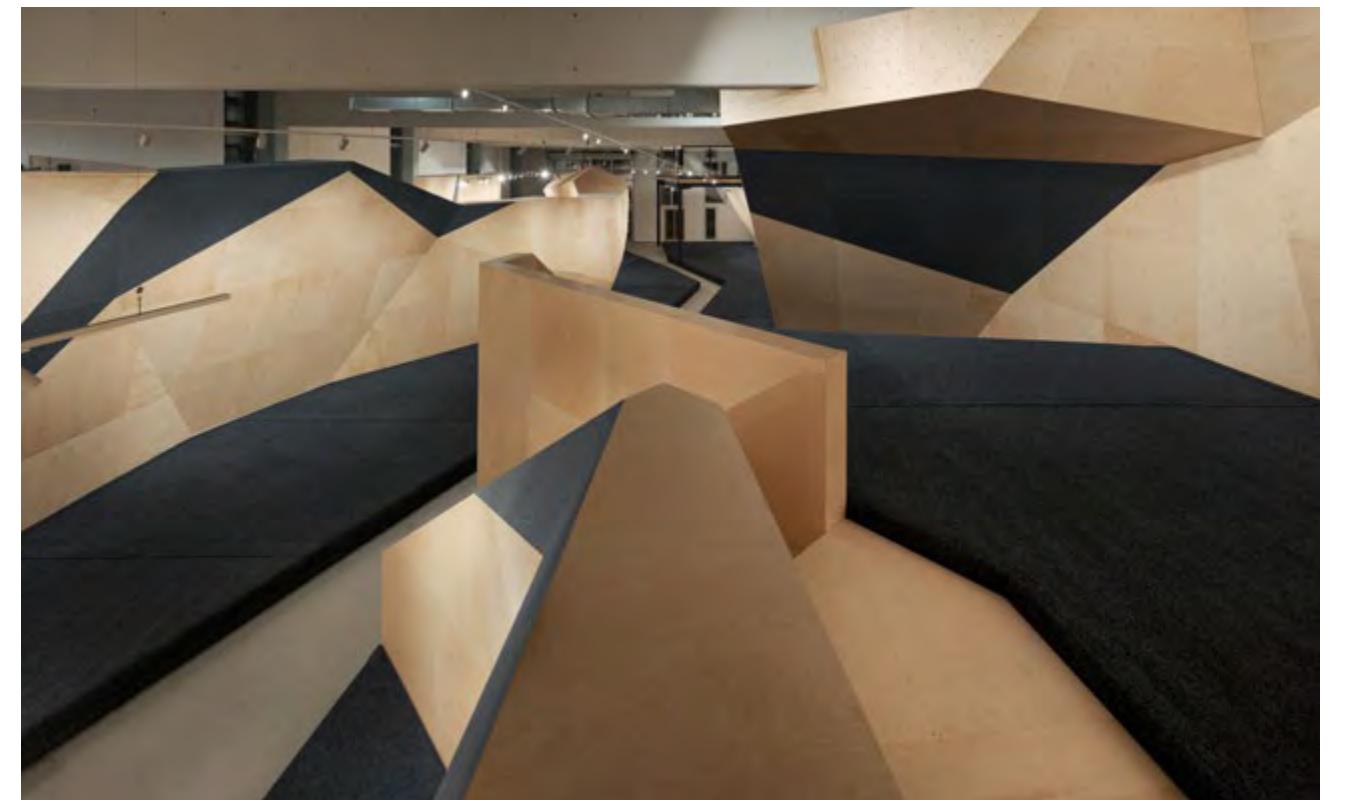

ELYS boulderloft

Basel, Switzerland

Completed: 2020

Climbing Surface: 1 070 m² / 11 517 sq.ft

Style: Geome3x