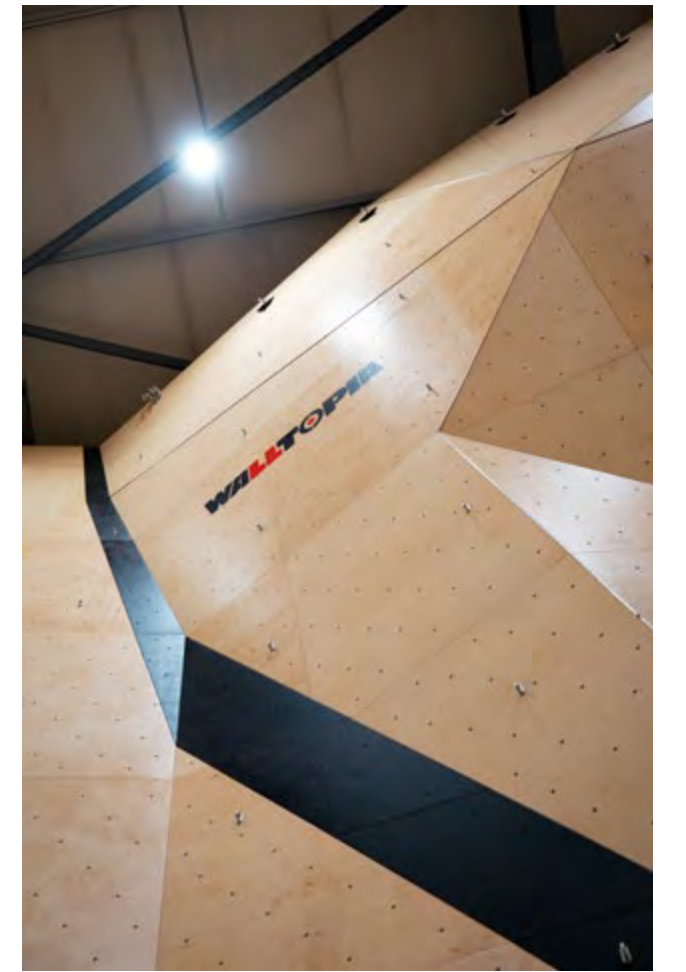

WALLTOPIA

MORE THAN 2200 PROJECTS
IN 80 COUNTRIES
ON 6 CONTINENTS

Kraftreaktor Aarau

Aarau, Switzerland

Completed: 2023

Climbing Surface: 1 191 m² / 12 819 sq.ft

Style: Geome3x

Big Depot Leeds