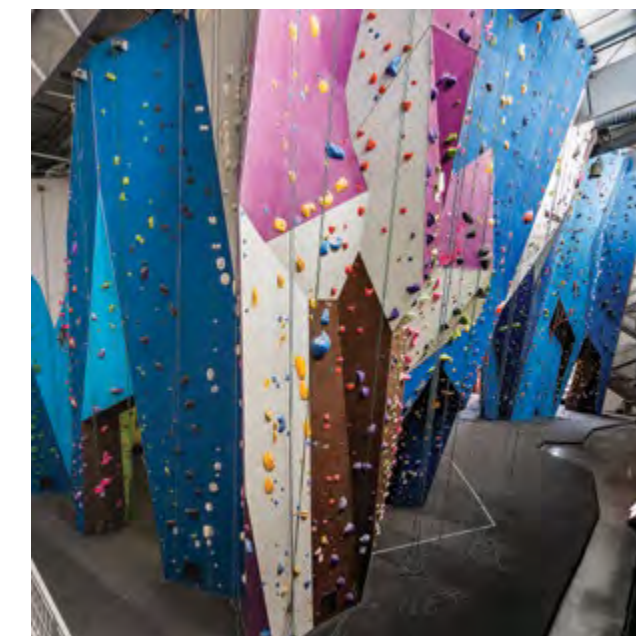

Completed: 2018

Climbing Surface: 1 315 m² / 14 155 sq.ft

Style: Geome3x

Whetstone

Fort Collins, CO, USA

Completed: 2018

Climbing Surface: 2 170 m² / 23 362 sq.ft

Style: Geome3x

photos on spread: Boone Speed

Movement Portland

Portland, OR, USA

Completed: 2014

Climbing Surface: 2 526 m² / 27 191 sq.ft

Style: Geome3x, 3D Curves

Photos on spread: Boone Speed

Dumbo Boulders