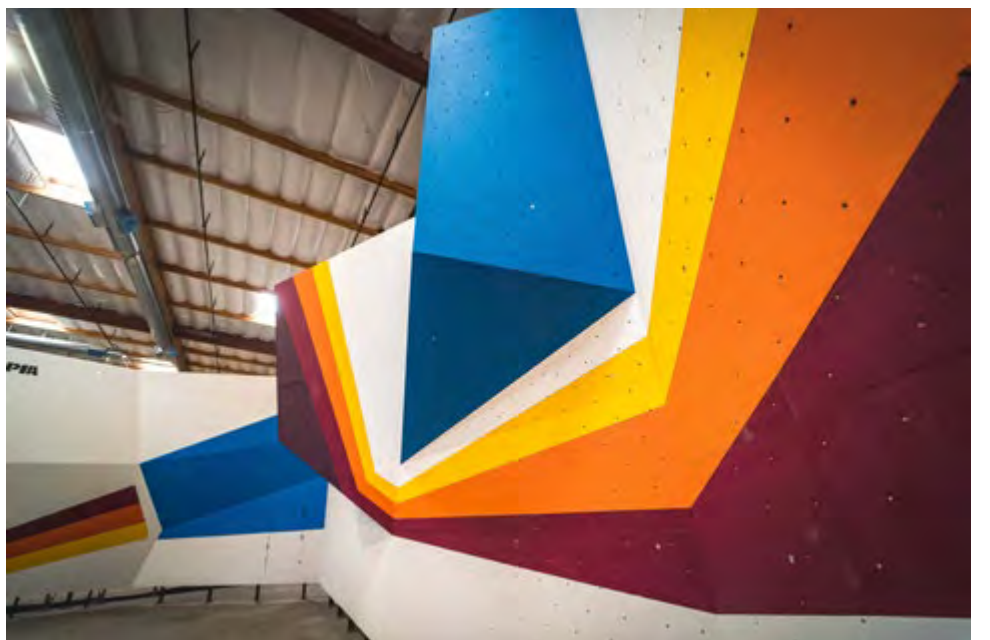

Completed: 2020

Climbing Surface: 4 274 m² / 46 000 sq.ft

Style: Geome3x

**Touchstone
The Post**

Pasadena, CA, USA

Completed: 2022

Climbing Surface: 2 090 m² / 22 500 sq.ft

Style: Geome3x