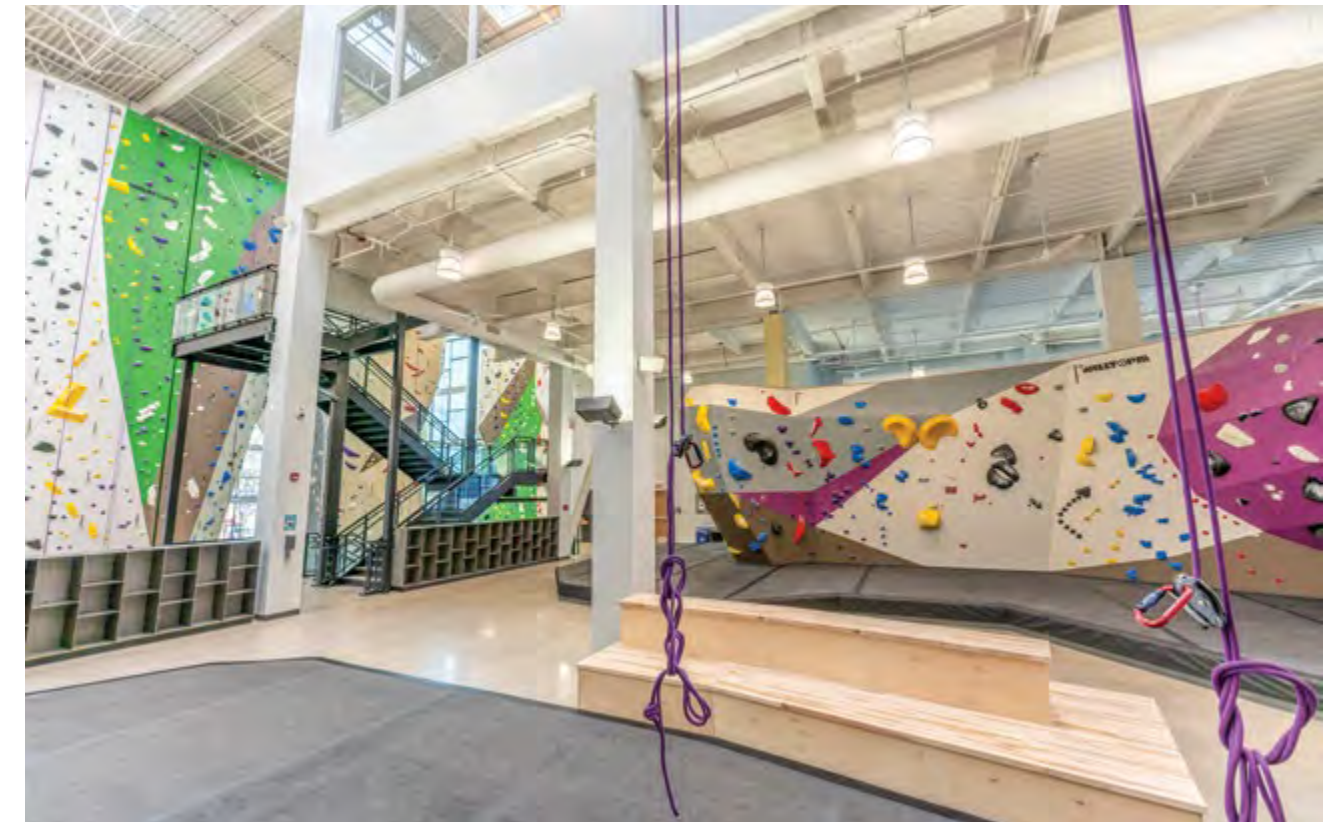

Completed: 2020

Climbing Surface: 4 274 m² / 46 000 sq.ft

Style: Geome3x

**Touchstone
The Post**

Pasadena, CA, USA

Completed: 2022

Climbing Surface: 2 090 m² / 22 500 sq.ft

Style: Geome3x