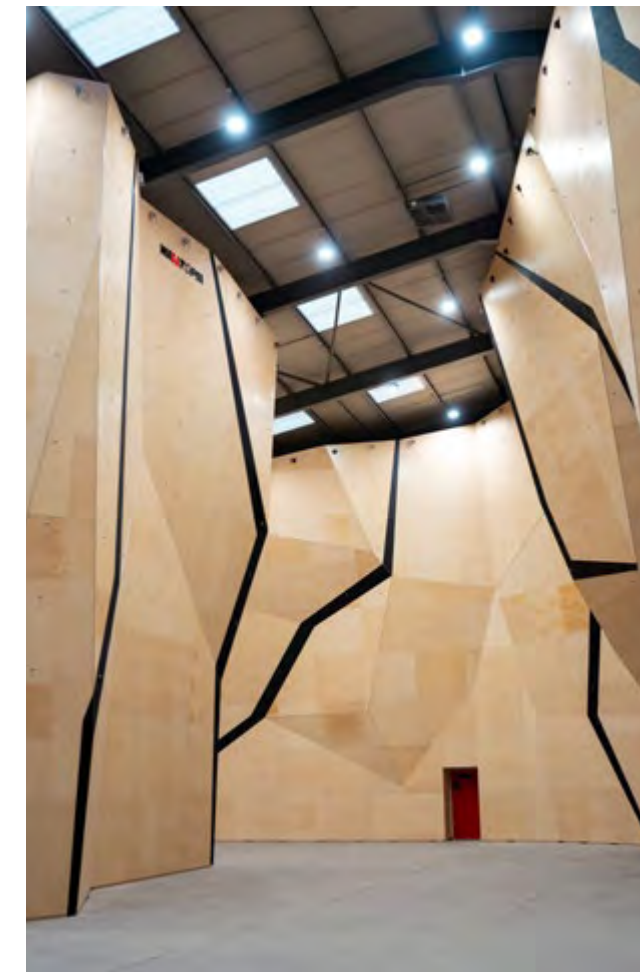

WALLTOPIA

MORE THAN 2200 PROJECTS
IN 80 COUNTRIES
ON 6 CONTINENTS

Kraftreaktor Aarau

Aarau, Switzerland

Completed: 2023

Climbing Surface: 1 191 m² / 12 819 sq.ft

Style: Geome3x

Big Depot Leeds