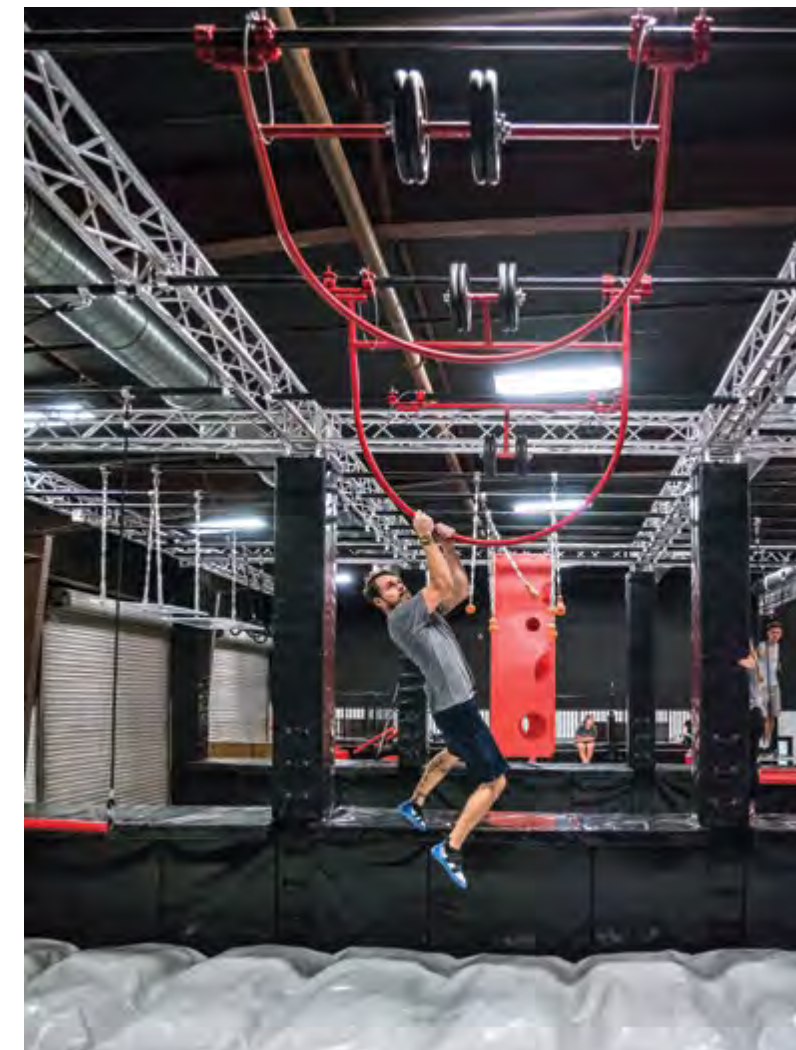

Adventure HQ

Palm Shores, FL, USA

Completed: 2017

Climbing Surface: 527 m² / 5 672 sq.ft

Style: Geome3x, Fun Walls, Ninja Course