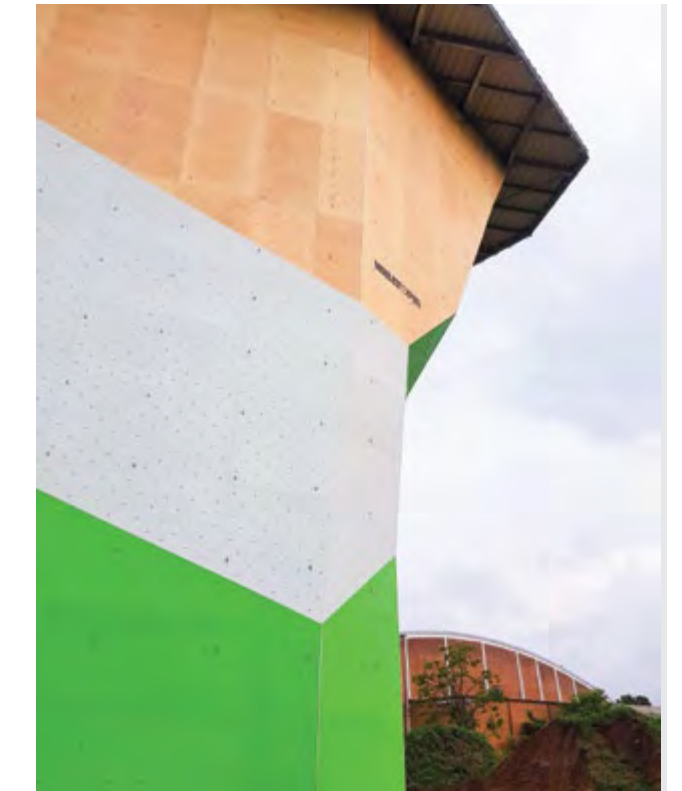

Climbing Surface: 1 070 m² / 11 517 sq.ft

Style: Geome3x

Substation Brixton

London, UK

Completed: 2022

Climbing Surface: 850 m² / 9 149 sq.ft

Style: Geome3x

Isaac Climbing

Tel Aviv, Israel

Completed: 2022

Style: Geome3x

Stone Goat Climb

Bangkok, Thailand

Completed: 2021

Climbing Surface: 625 m² / 6 727 sq.ft

Style: Geome3x

DAV Mannheim

Mannheim, Germany

Completed: 2021

Climbing Surface: 872 m² / 9 386 sq.ft

Style: Geome3x

Hangar 4

A Coruna, Spain

Completed: 2016