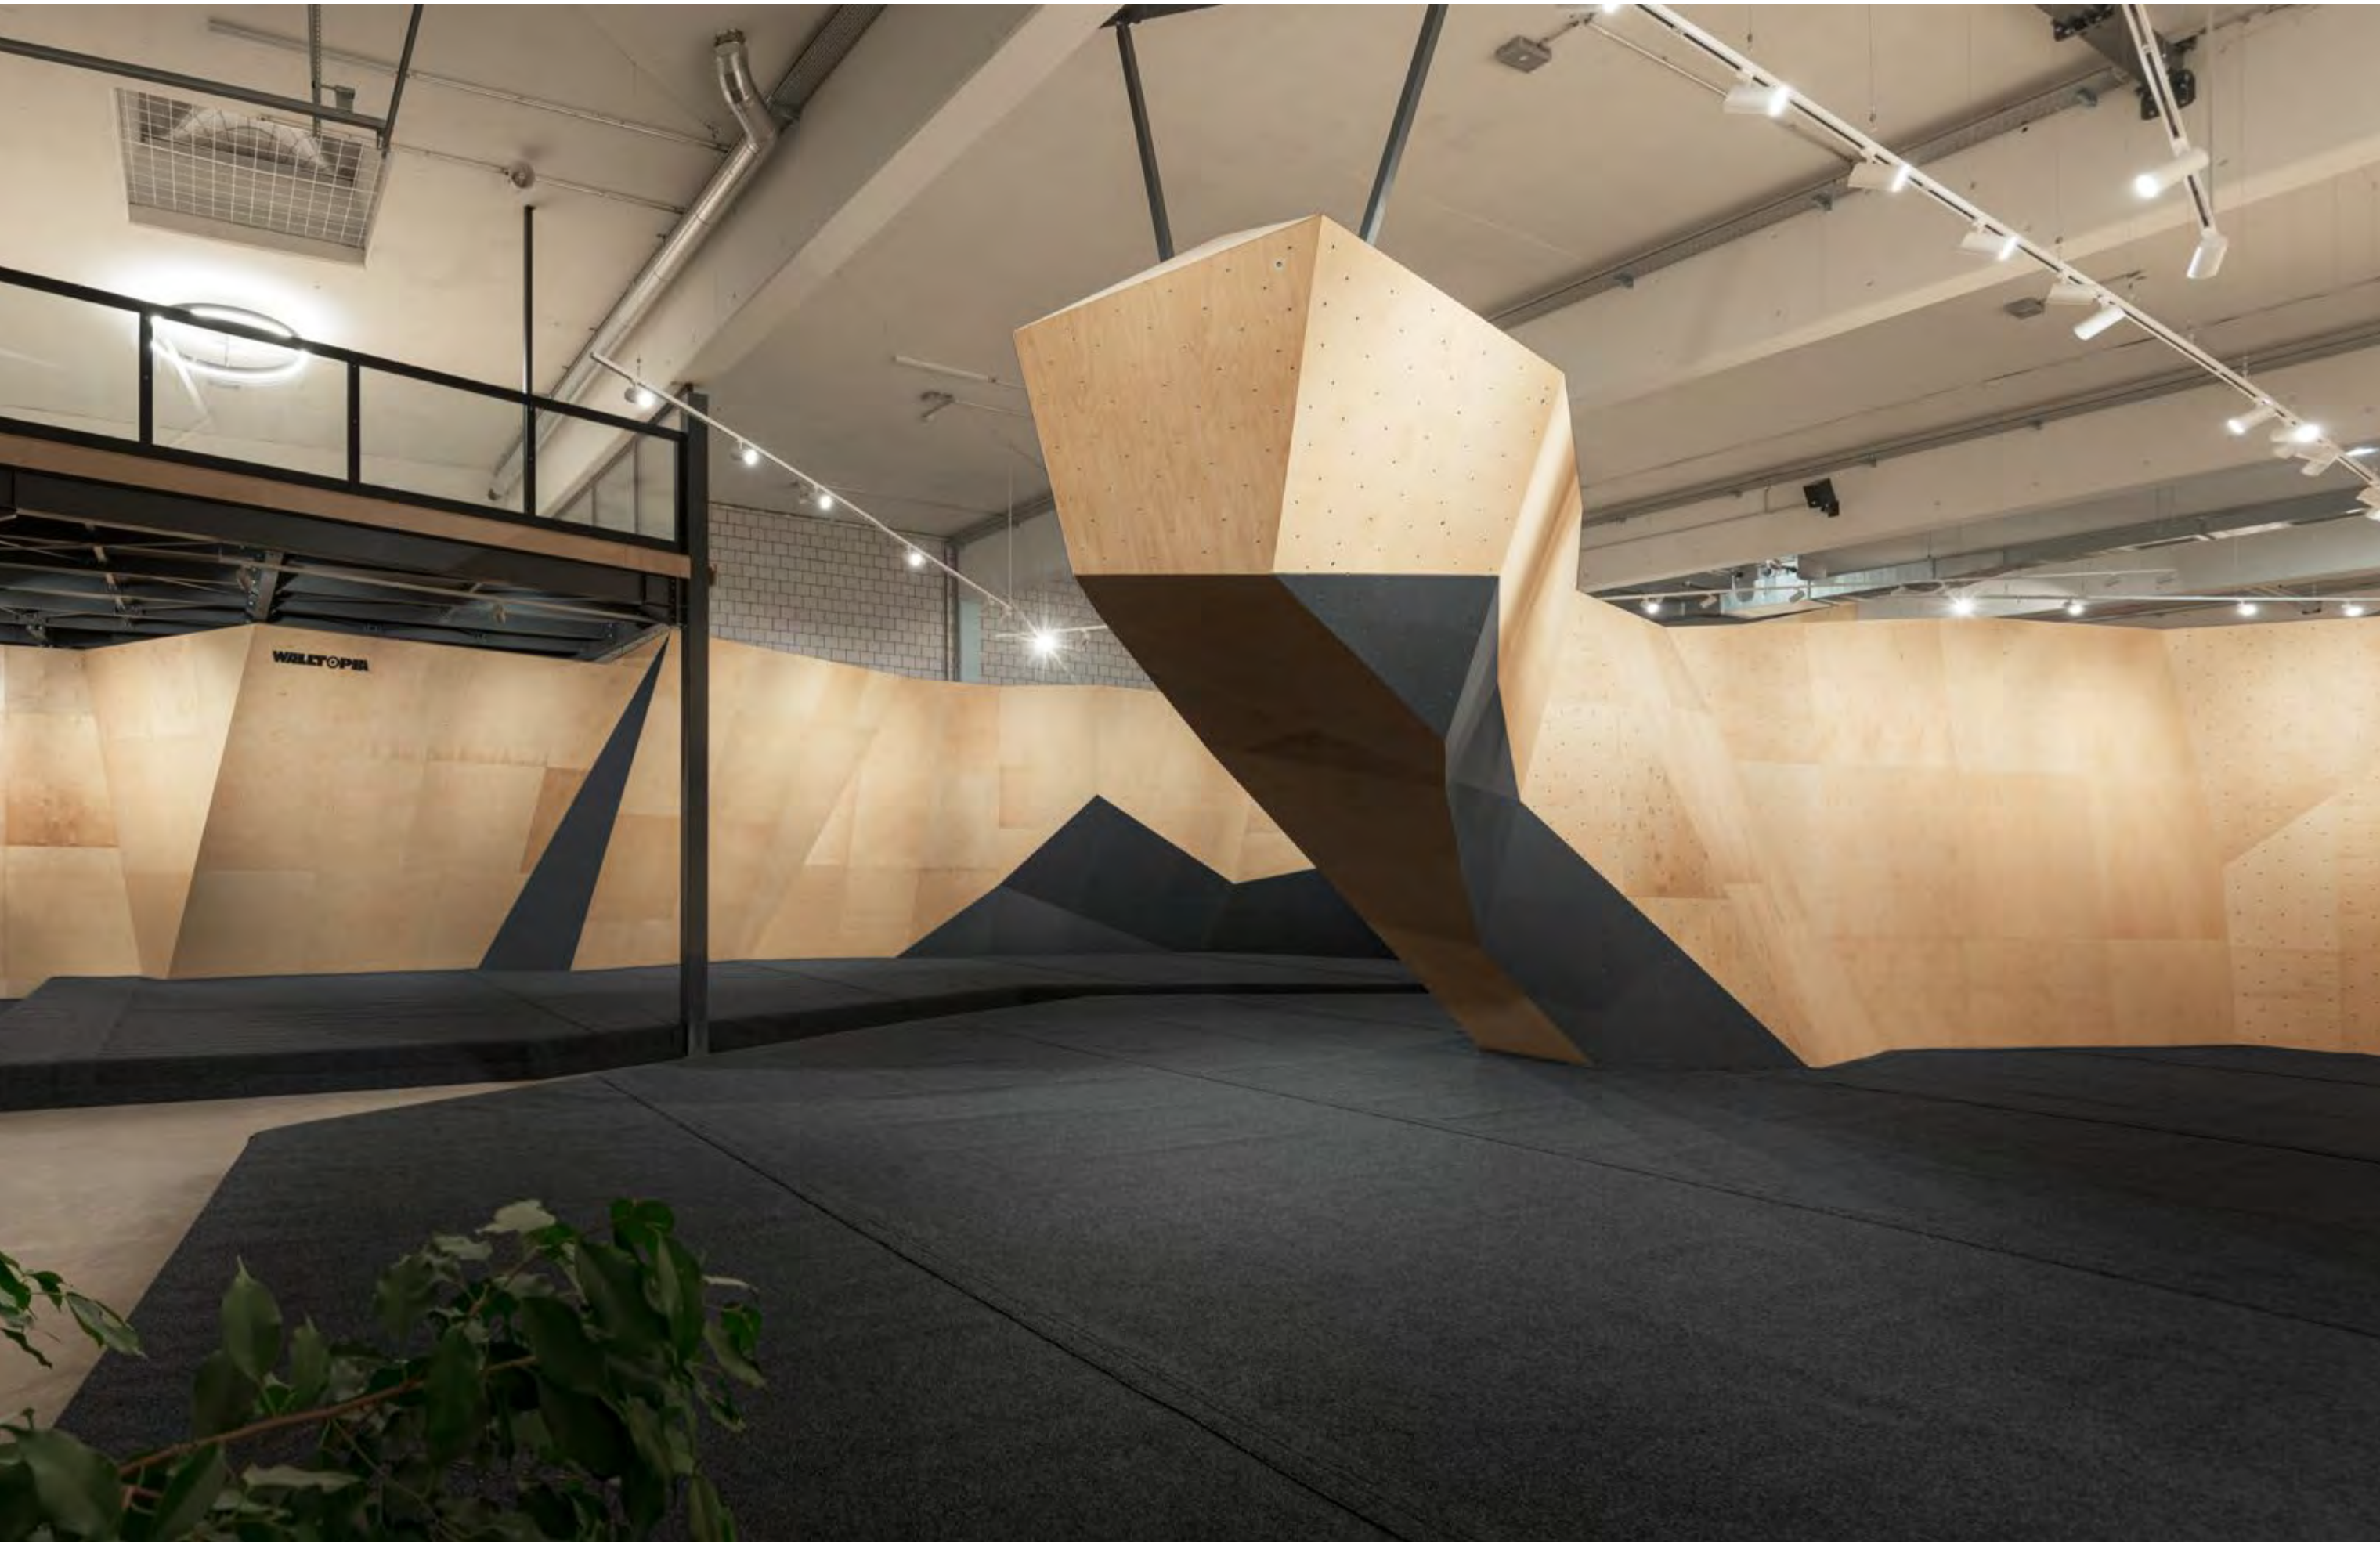

ELYS boulderloft

Basel, Switzerland

Completed: 2020

Climbing Surface: 1 070 m² / 11 517 sq.ft

Style: Geome3x