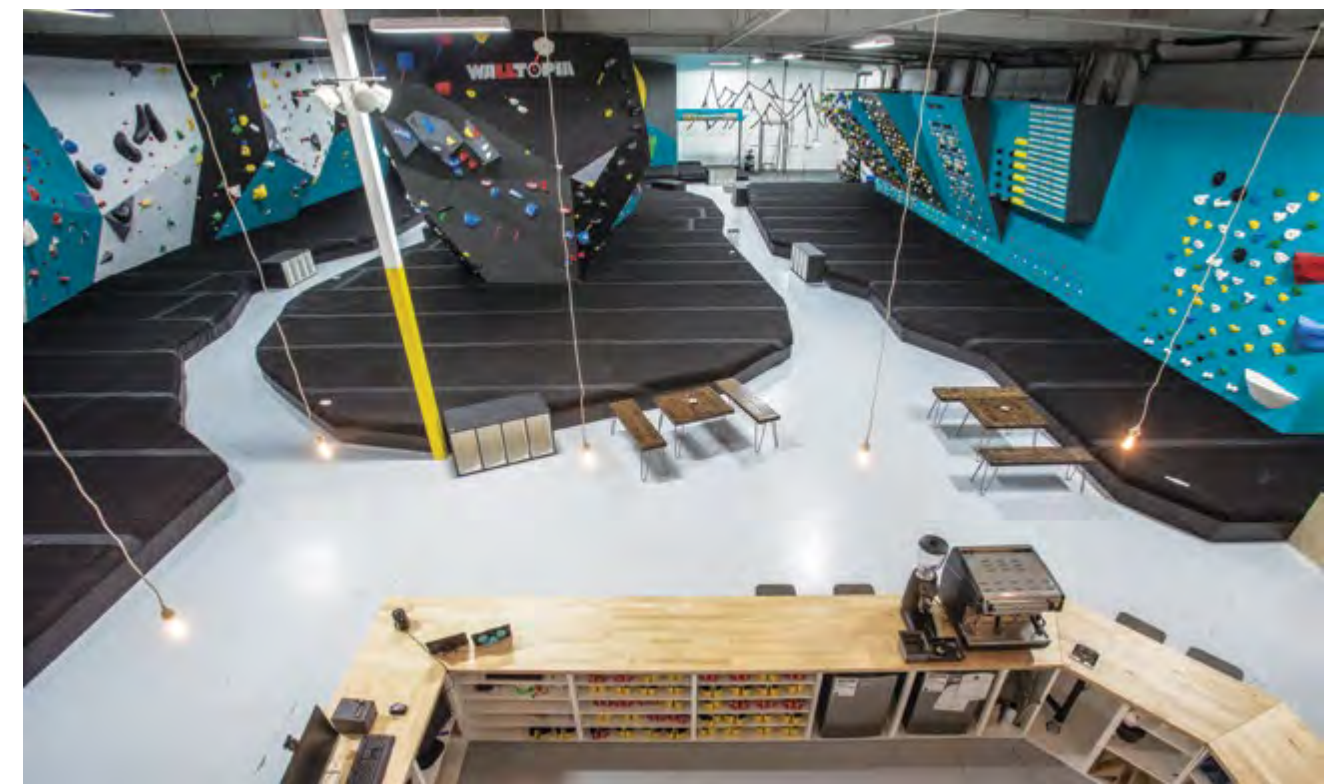

Completed: 2019

Climbing Surface: 2 787 m² / 30 000 sq.ft

Style: Geome3x

High Point Birmingham

Birmingham, AL, USA

Completed: 2016

Climbing Surface: 2 235 m² / 24 067 sq.ft

Style: Geome3x, Fun Walls