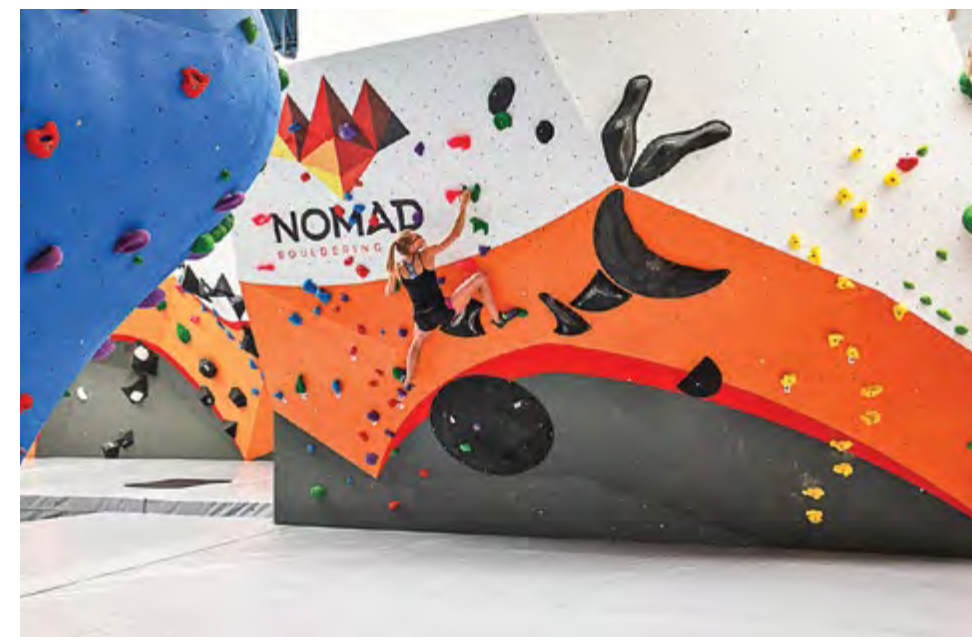

Completed: 2018

Climbing Surface: 800 m² / 8 611 sq.ft

Style: Geome3x

Urban Climb Newstead

Brisbane, Australia
Completed: 2016
Climbing Surface: 357 m² / 3 843 sq.ft
Style: Geome3x

Nomad

Sydney, Australia
Completed: 2016
Climbing Surface: 890 m² / 9 580 sq.ft
Style: 3D Curves, Deep Space, Geome3x, LED features