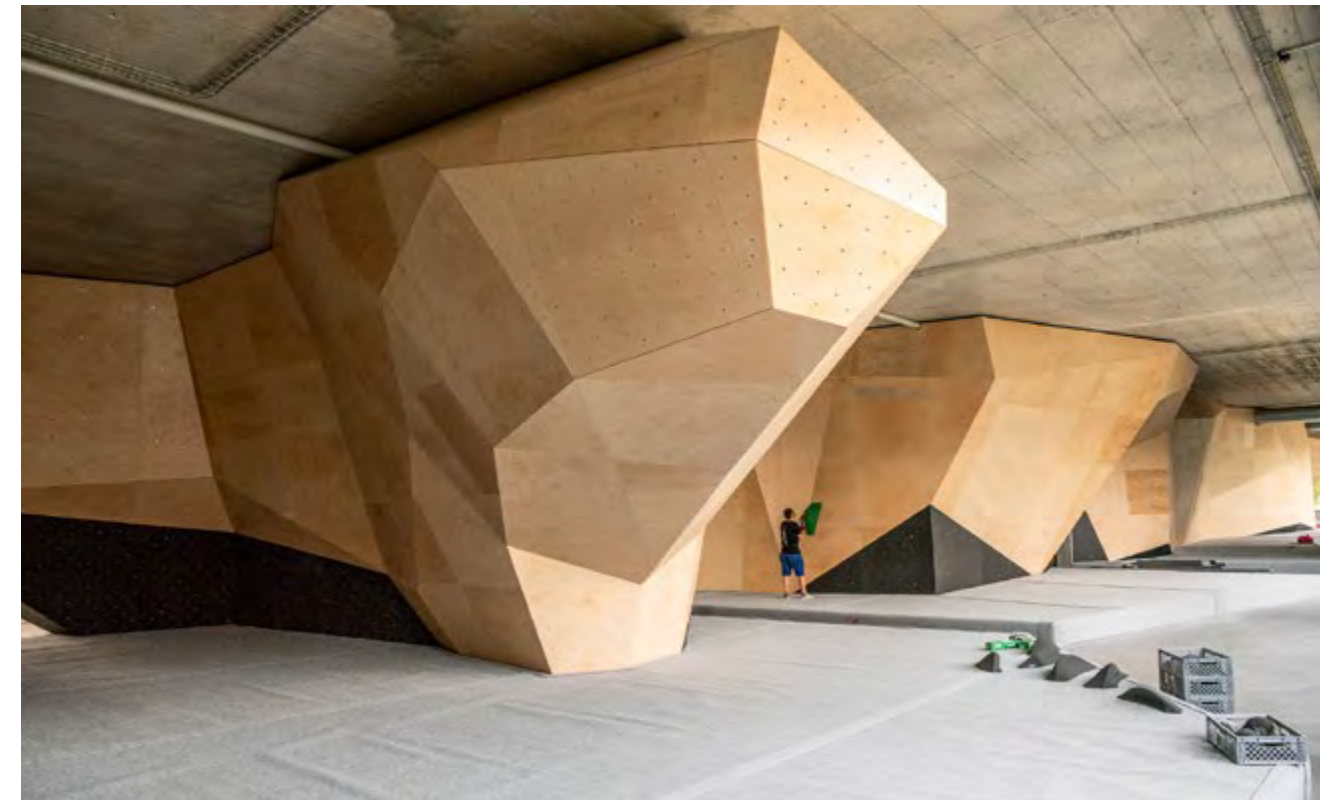

WALLTOPIA

MORE THAN 2200 PROJECTS
IN 80 COUNTRIES
ON 6 CONTINENTS

Kraftreaktor Aarau

Aarau, Switzerland

Completed: 2023

Climbing Surface: 1 191 m² / 12 819 sq.ft

Style: Geome3x

Big Depot Leeds