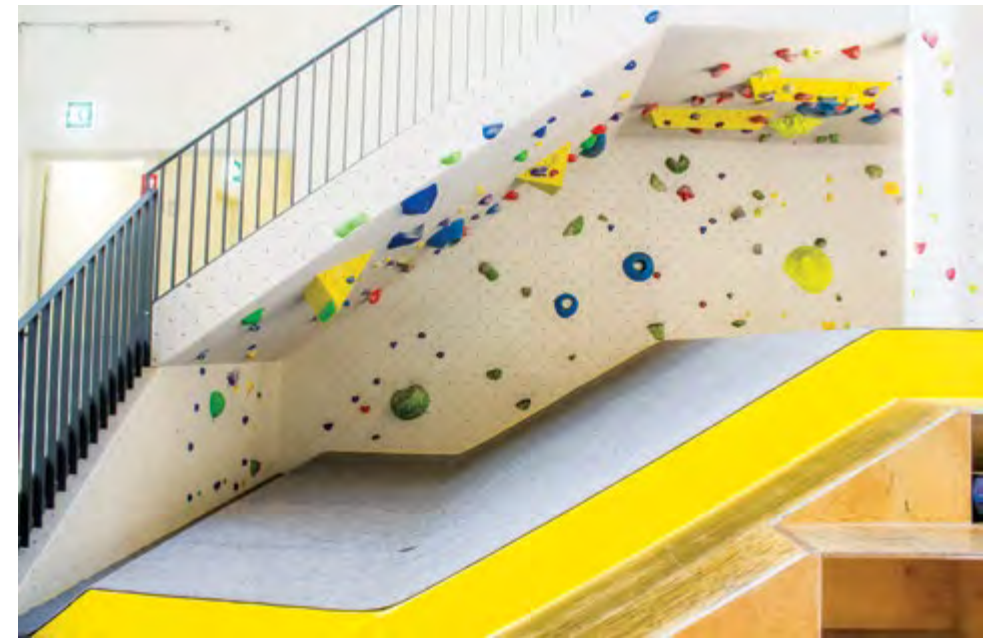

6a Plus

Winterthur, Switzerland

Completed: 2014

Climbing Surface: 2 300 m²/ 24 756 sq.ft

Style: Geome3x, Rocktopia