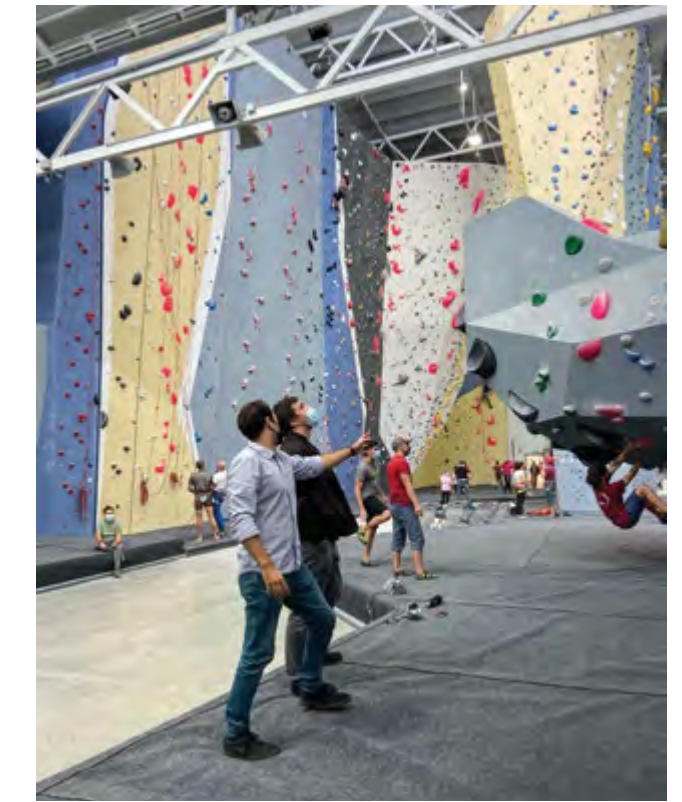

Sharma Climbing

Madrid, Spain

Completed: 2020

Climbing Surface: 2 800 m² / 30 139 sq.ft

Style: Geome3x