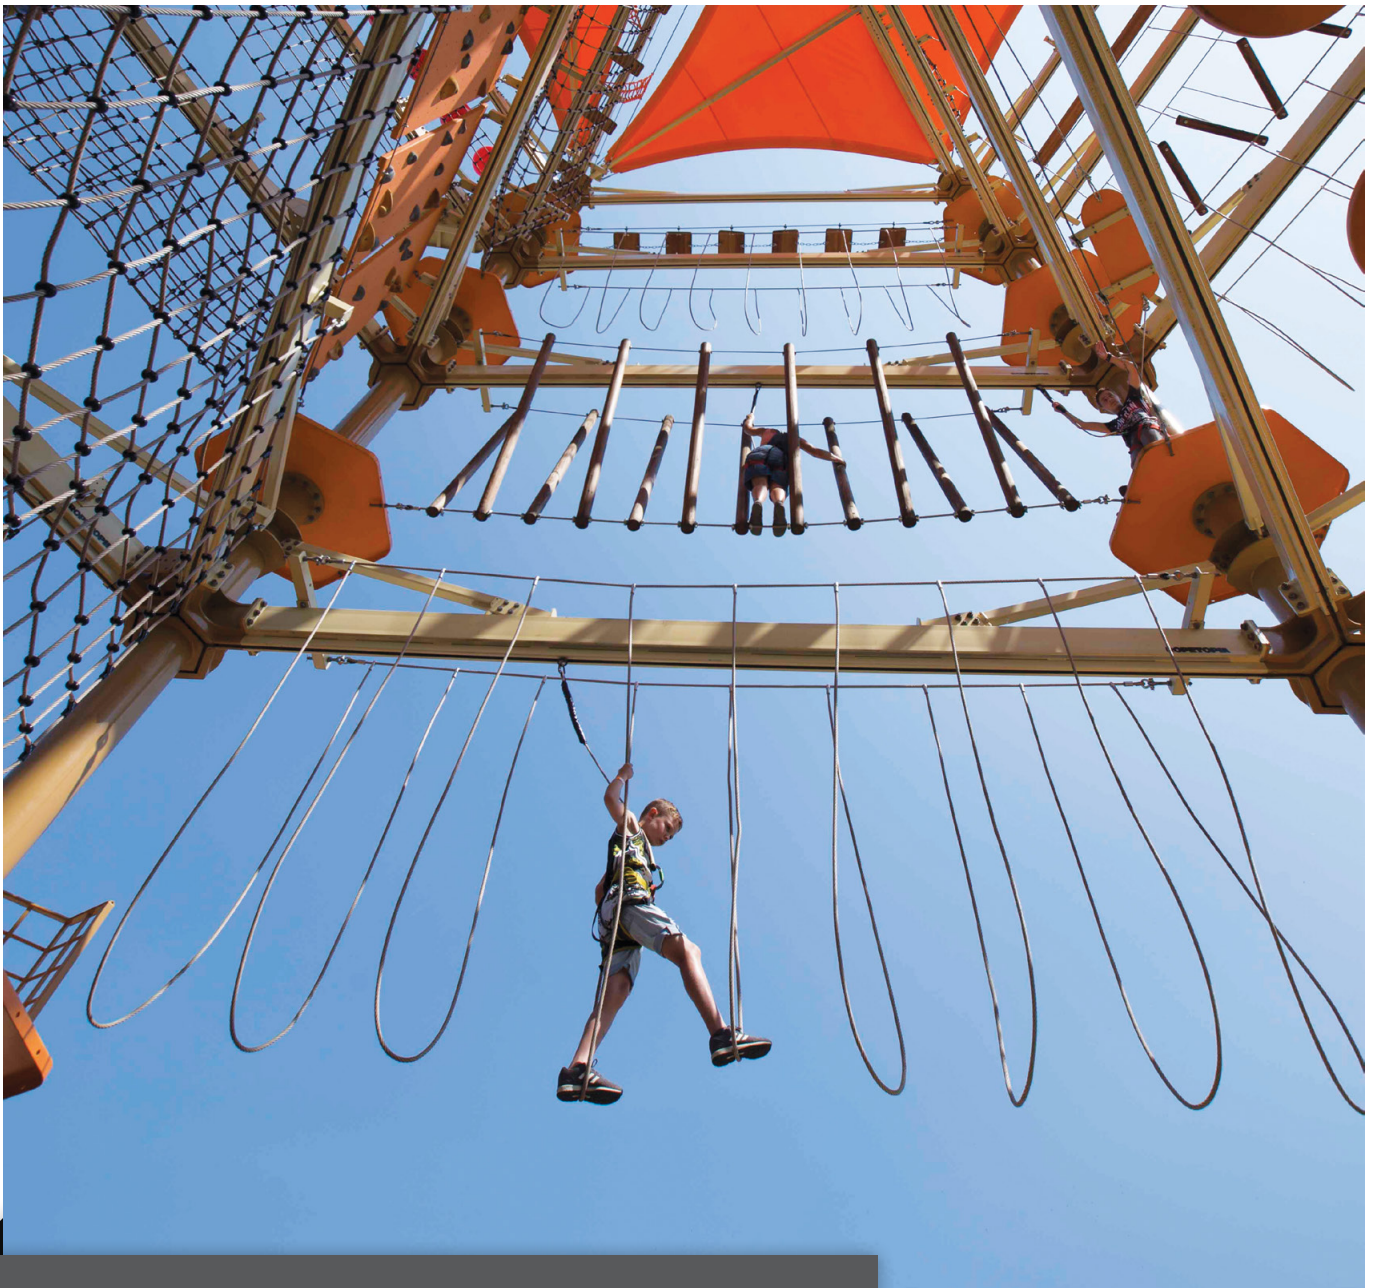

ROPES COURSE

STAFF 1 | OPERATING SEASONS

ADRENALINE-BOOSTING CHALLENGE FOR THE BOLD

Ropes courses are a classic – they are well-known and loved by many. They challenge flexibility, balance, and strength while ensuring maximum safety. With a great variety of obstacles – from easy ones for beginners to hard ones for the most athletic visitors, the ropes course is perfect for all.

Family
friendly

Highly
repeatable