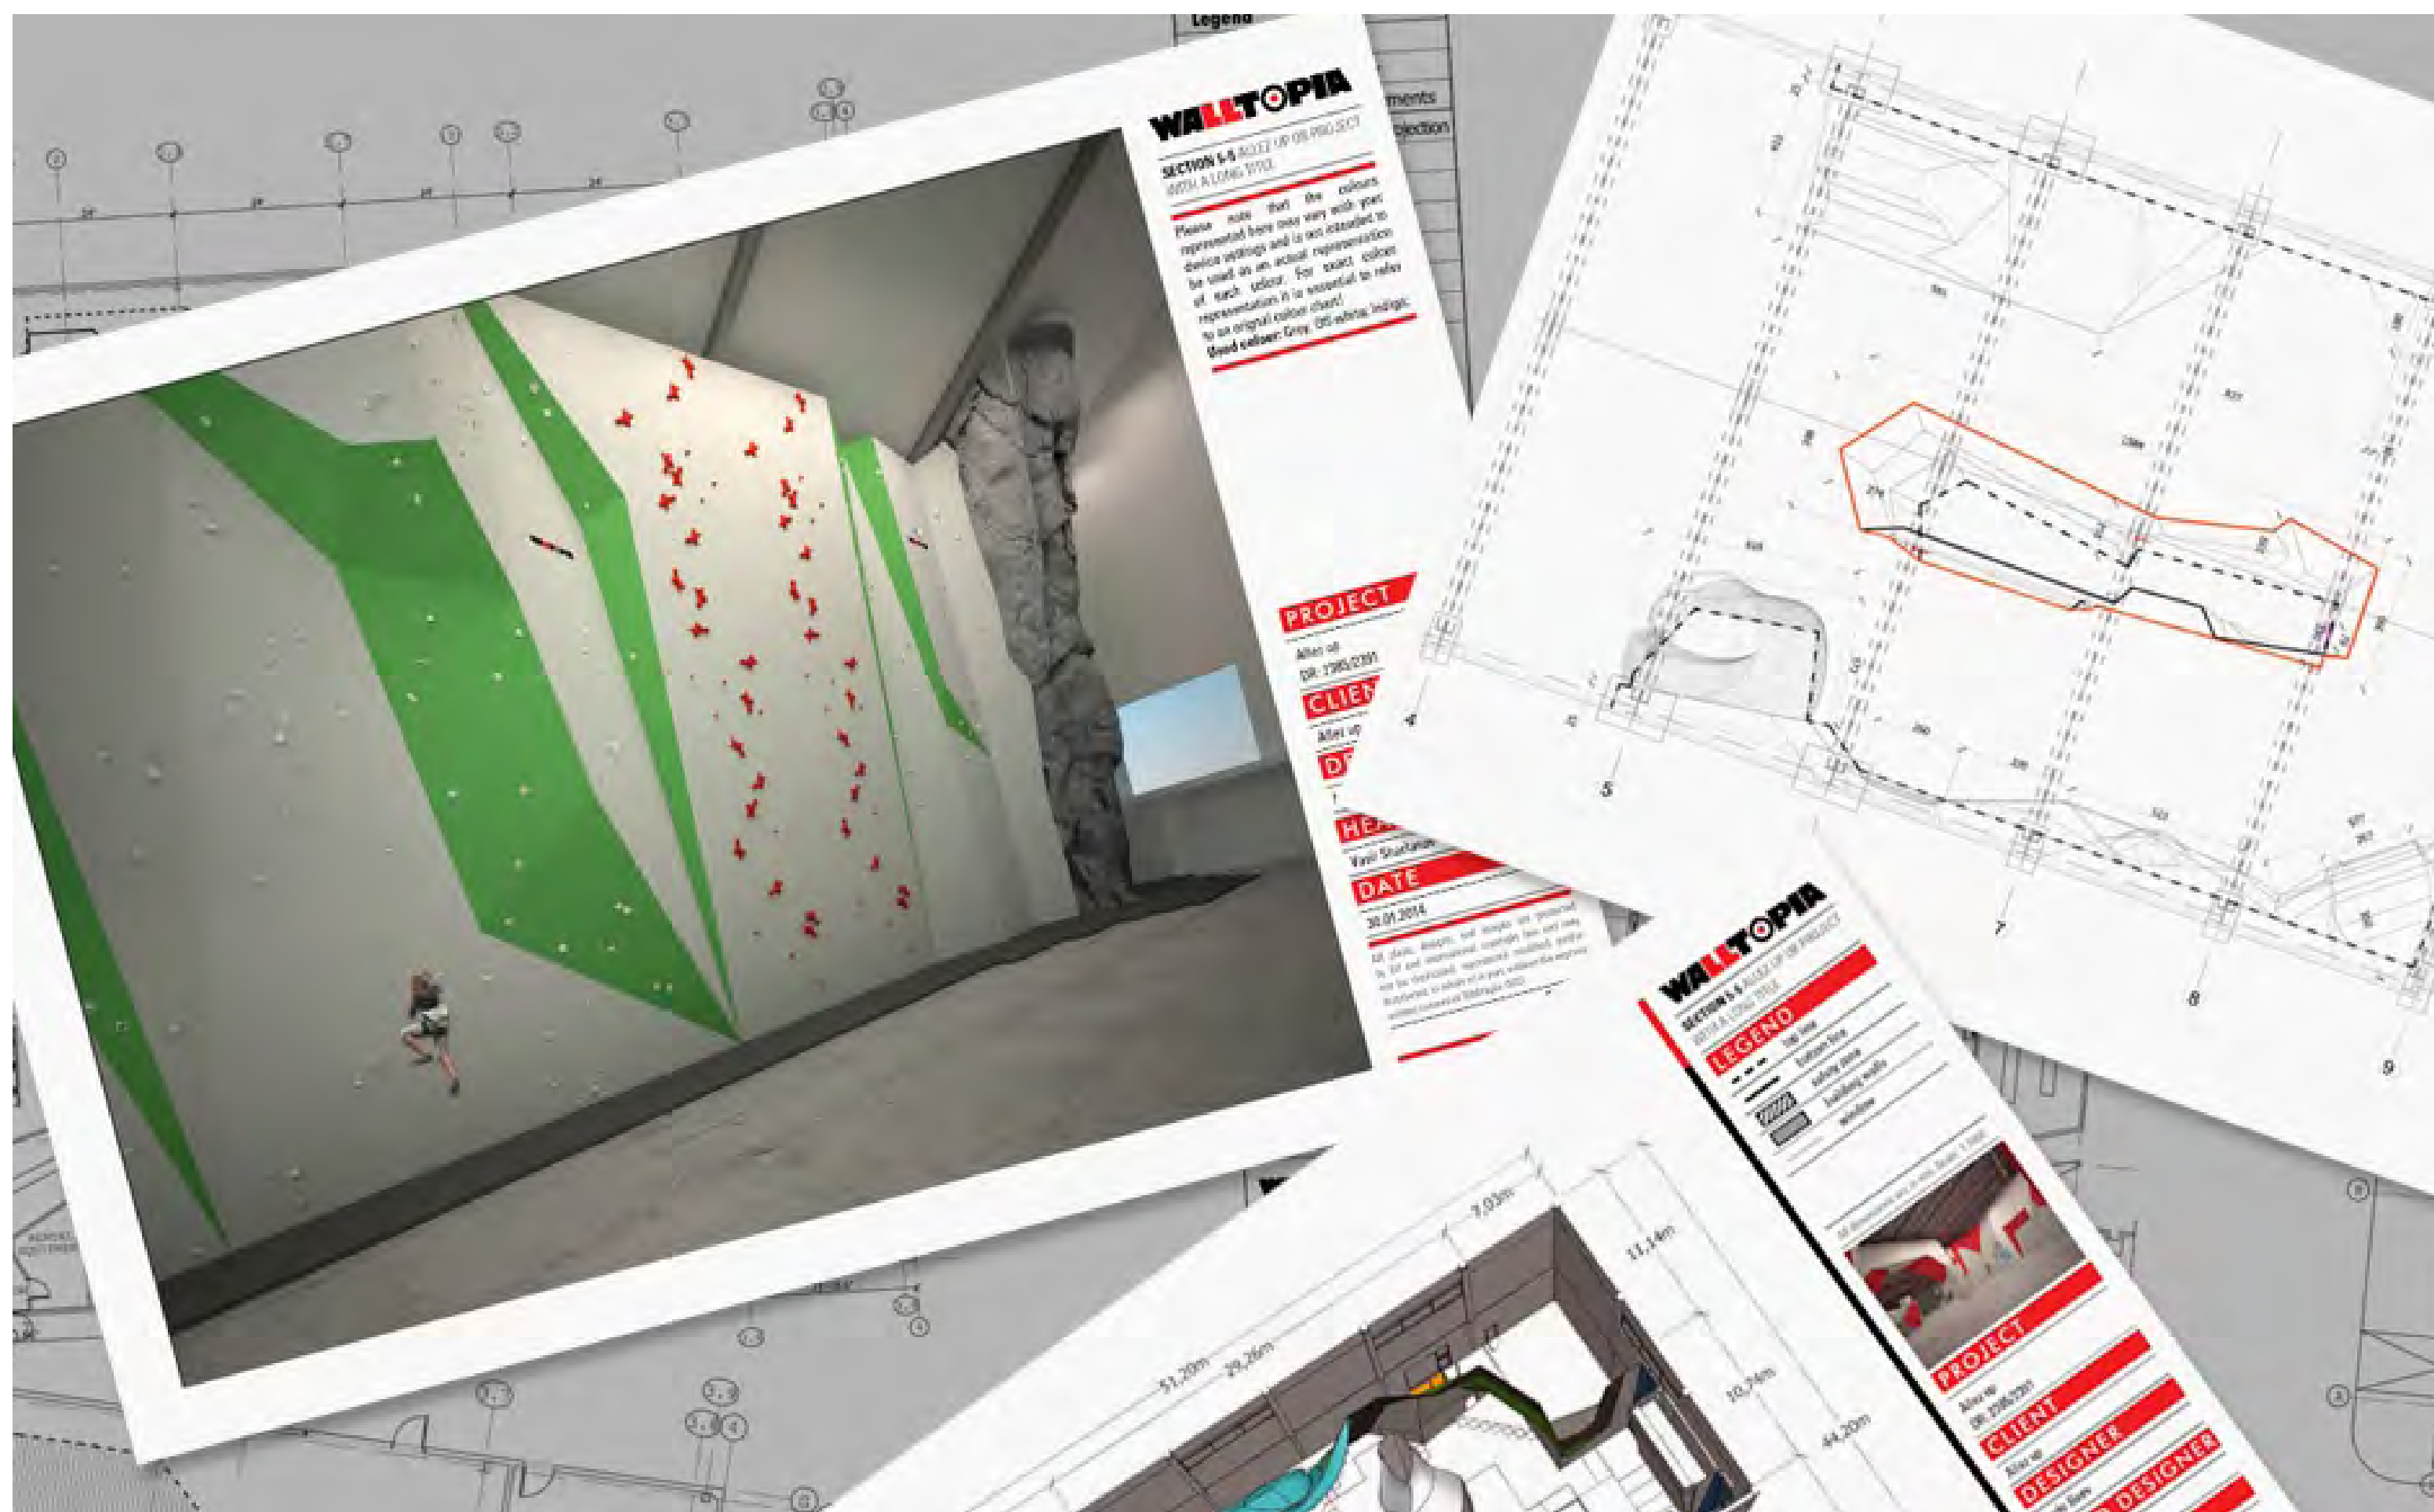

建筑与设计

将想法转化为项目

我们的建筑师确保每个客户的初始概念转化为功能设计,而不会忽视他们的需求。凭借24年的经验,我们的建筑和设计部门可以用最大限度地关注细节,逐步完成设计、规划和建筑法规的过程。

了解更多