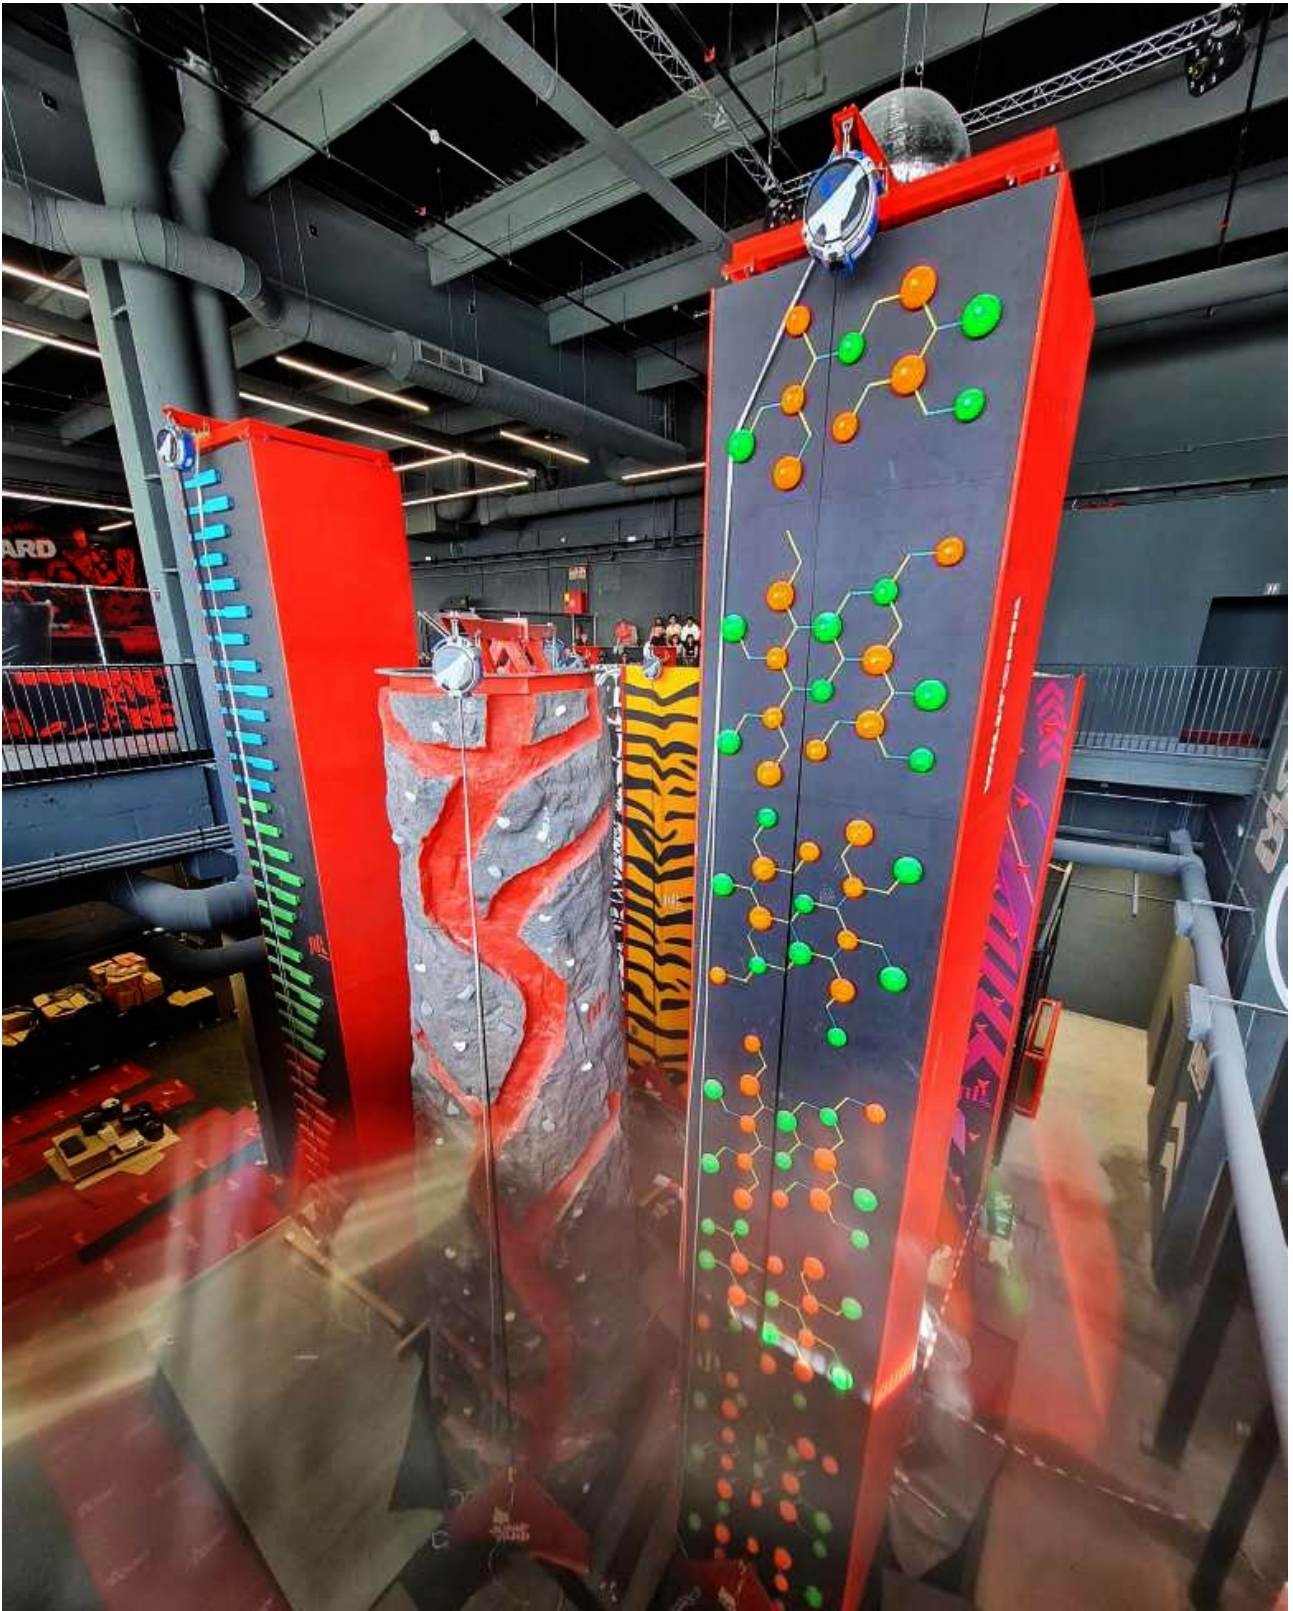

FUENTE DÉ, SPAIN

JumpYard

Completed	2023
Products	Fun Walls
Facility	Adventure Park

MADRID, SPAIN

<https://jumpyard.es/madrid/>

Sputnik Climbing Berango

Completed	2022
Climbing Area	920 m ² 9 903 ft ²
Style	Geome3x, Natural Wood
Facility	Boulder Gym