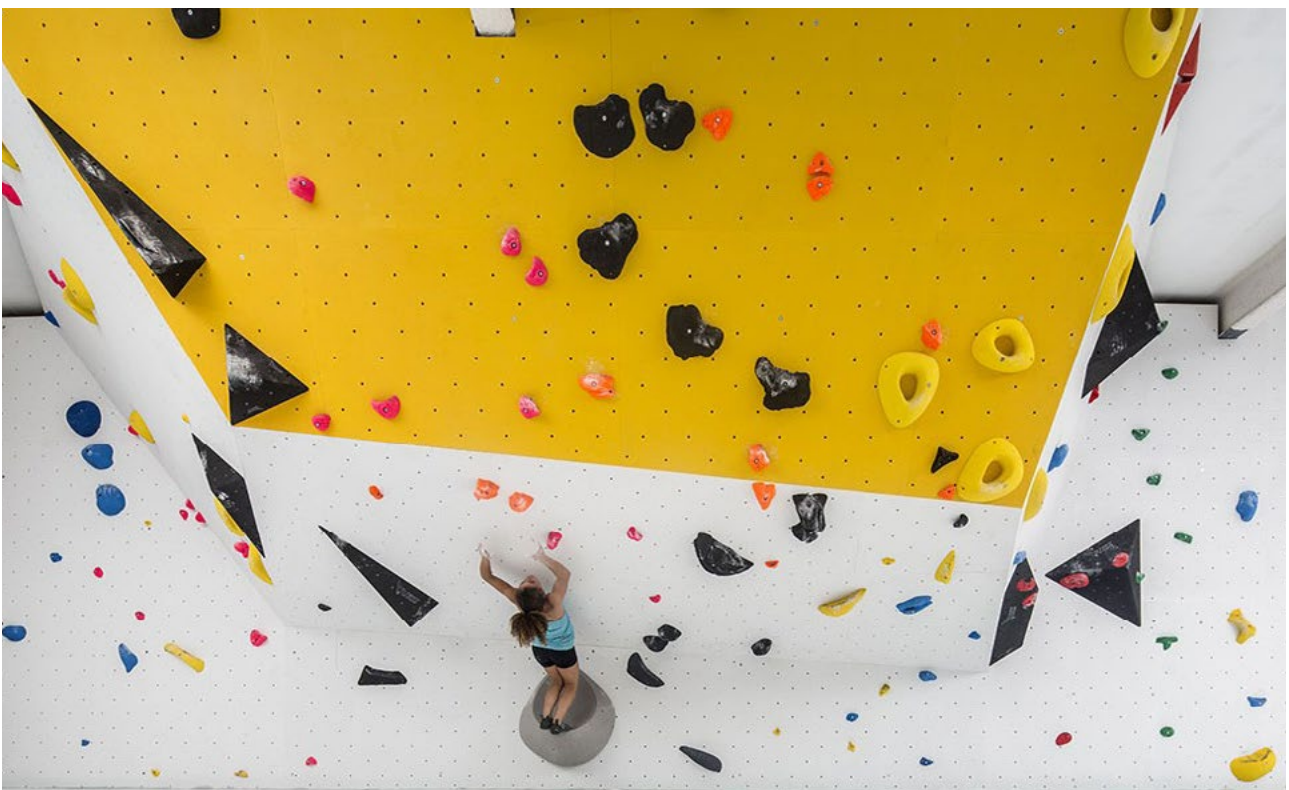

Búlder Planet

Completed	2016
Climbing Area	358 m² | 3 853 ft²
Style	Geome3x
Facility	Boulder Gym

MATARO, SPAIN

www.bulderplanet.com