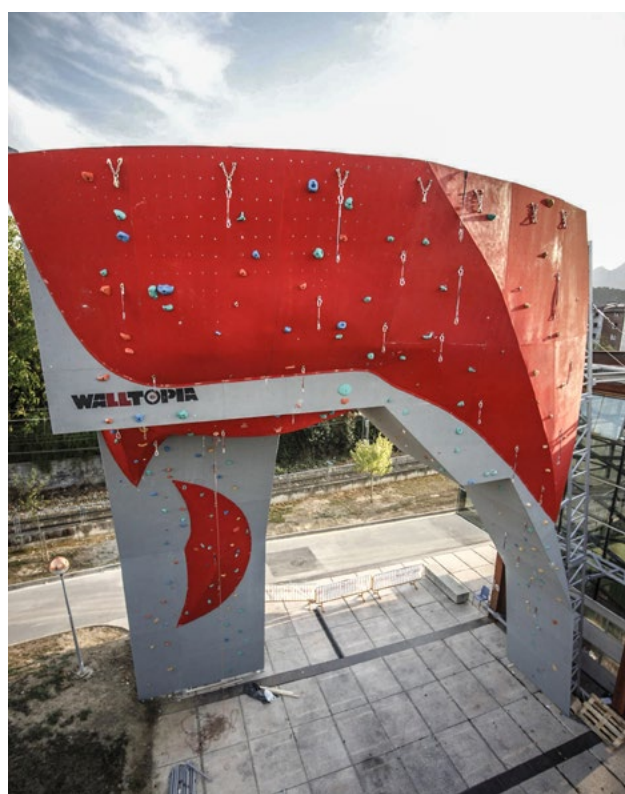

Durango Climbing Masters

Completed	2009
Climbing Area	135 m² | 1 453 ft²
Style	Geome3x, 3D Curves
Facility	Competition Wall

DURANGO, SPAIN