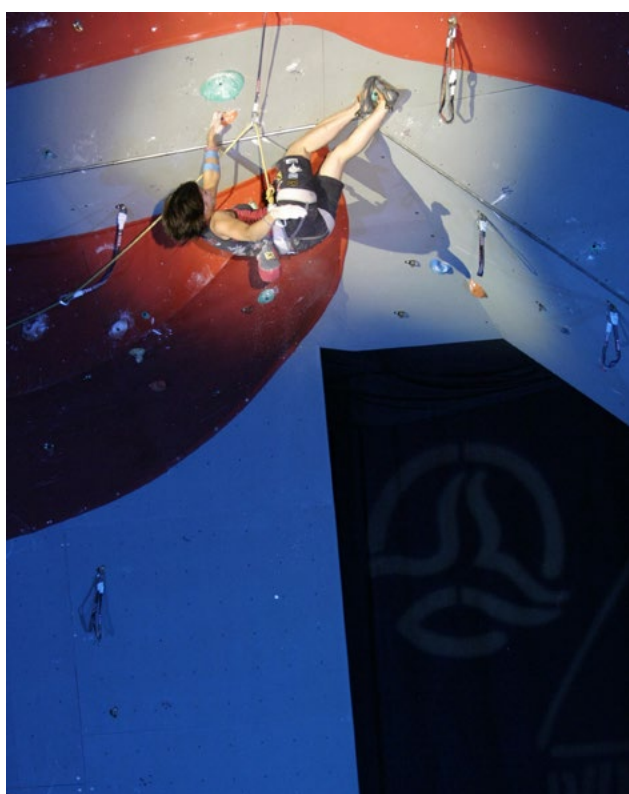

Durango Climbing Masters

Completed	2009
Climbing Area	135 m² | 1 453 ft²
Style	Geome3x, 3D Curves
Facility	Competition Wall

DURANGO, SPAIN