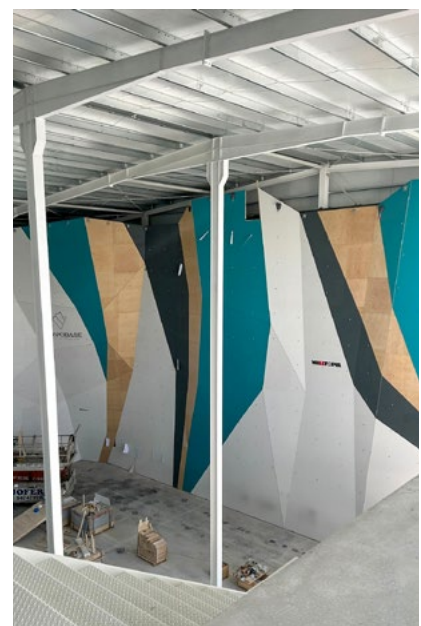

Campo Base

Completed	2023
Climbing Area	1502 m² | 16 167 ft²
Style	Geome3x, Natural Wood
Facility	Full Service Gym

BURGOS, SPAIN

campobaseburgos.com