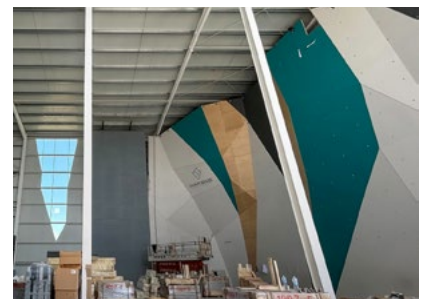

Campo Base

Completed	2023
Climbing Area	1502 m² | 16 167 ft²
Style	Geome3x, Natural Wood
Facility	Full Service Gym

BURGOS, SPAIN

campobaseburgos.com