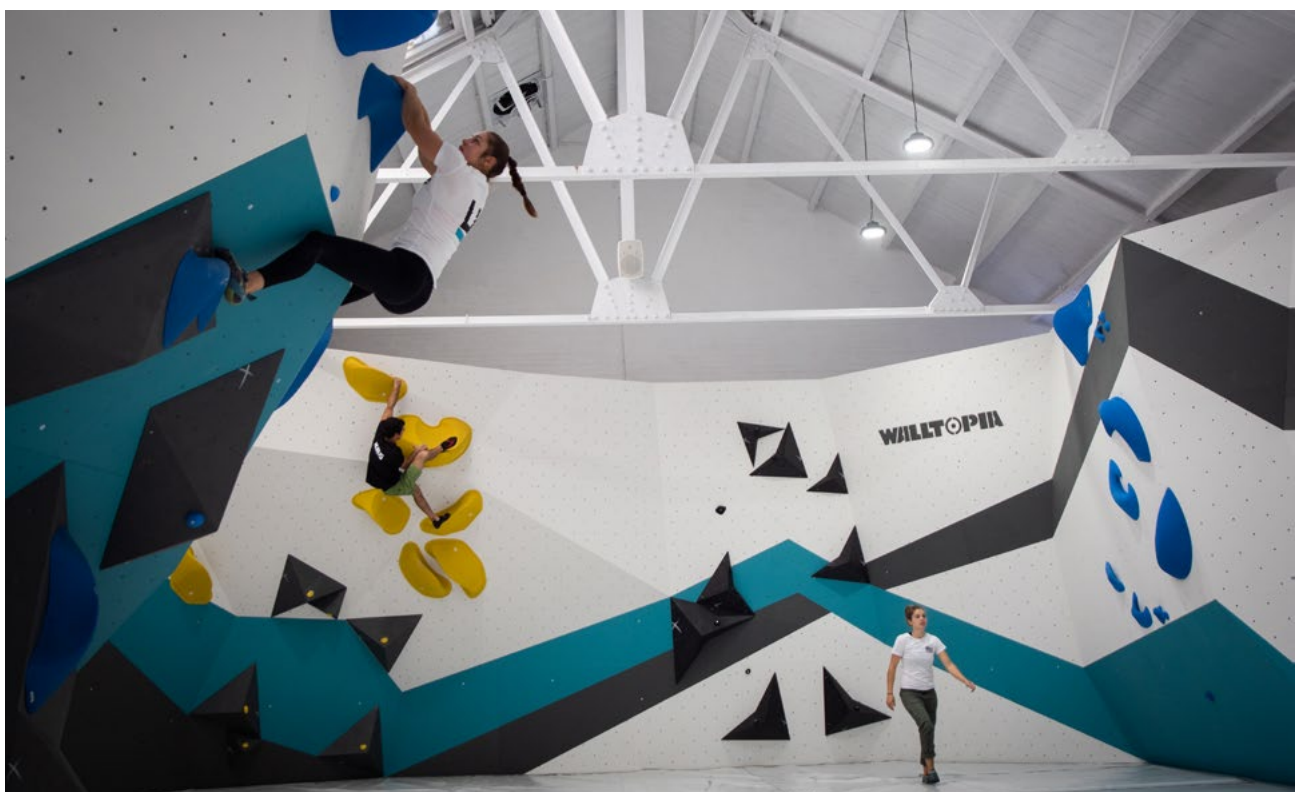

Murus Climbing

Completed	2021
Climbing Area	262 m² | 2 820 ft²
Style	Geome3x
Facility	Boulder Gym

VILA NOVA DE GAIA, PORTUGAL

www.instagram.com/murus.climbing