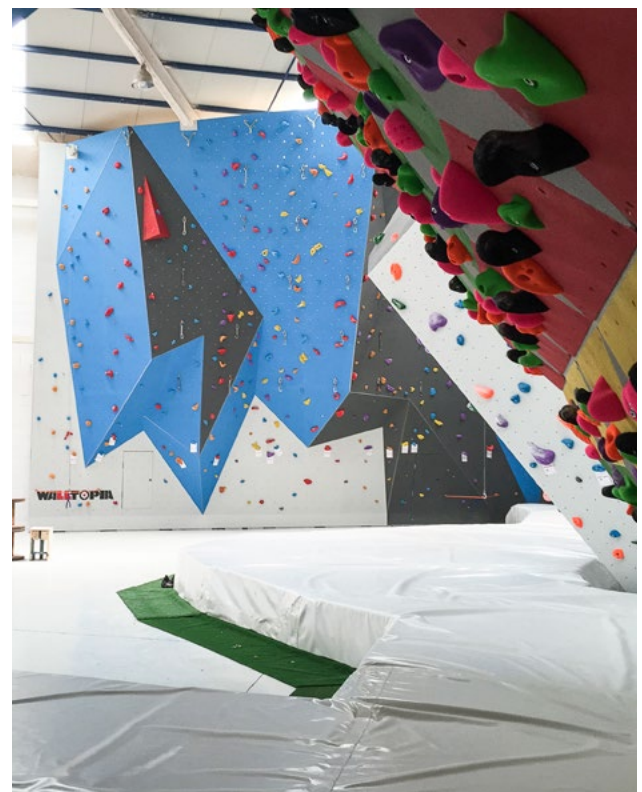

MATARO, SPAIN

www.bulderplanet.com

Boulder UP Climbing Café

Completed	2016
Climbing Area	325 m ² 3 498 ft ²
Style	Geome3x
Facility	Boulder Gym

GIJÓN, SPAIN

www.boulderup.es

Indoorwall Hospitalet

Completed	2015
Climbing Area	450 m ² 4 843 ft ²
Style	Geome3x
Facility	Full Service Gym