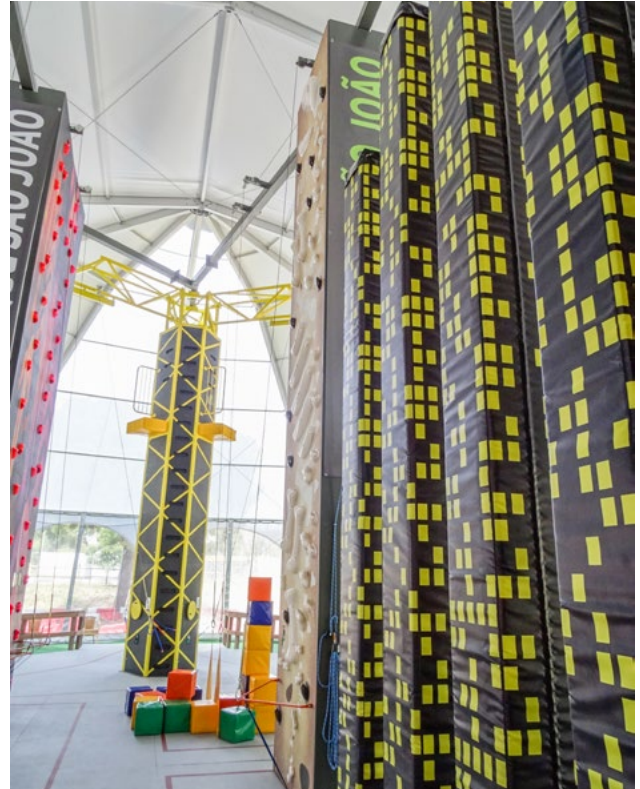

Fun Parque Sao Joao

Completed 2016

Products FunWalls

Facility FEC

SÃO JOÃO DE CAPARICA, PORTUGAL

www.funparquesaojoao.pt