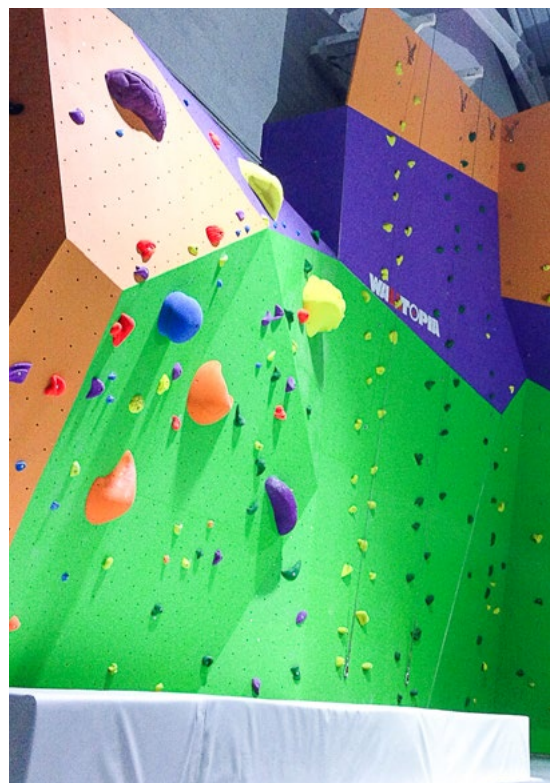

BARCELONA, SPAIN

www.indoorwall.com

Indoorwall Alicante

Completed	2015
Climbing Area	289 m ² 3 110 ft ²
Style	Geome3x
Facility	Full Service Gym

ALICANTE, SPAIN

www.indoorwall.com

Indoorwall Santiago de Compostella