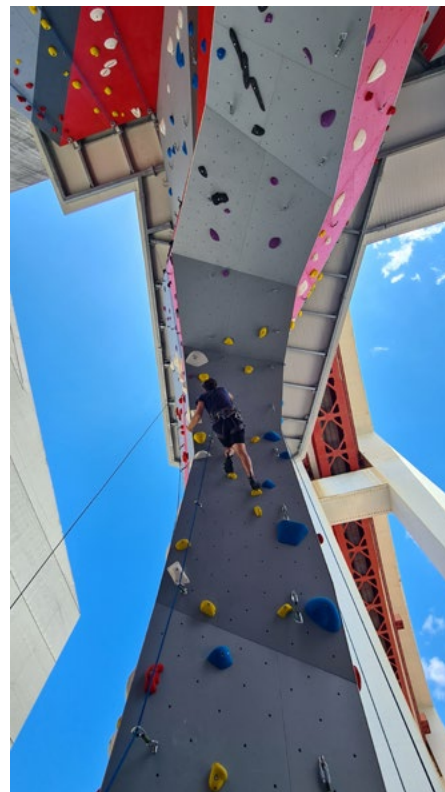

Escala 25

Completed	2022
Climbing Area	440 m² | 4 736 ft²
Style	Geome3x
Facility	Outdoor Full Service Gym

PORTO, PORTUGAL

<https://escala25.com/en/>