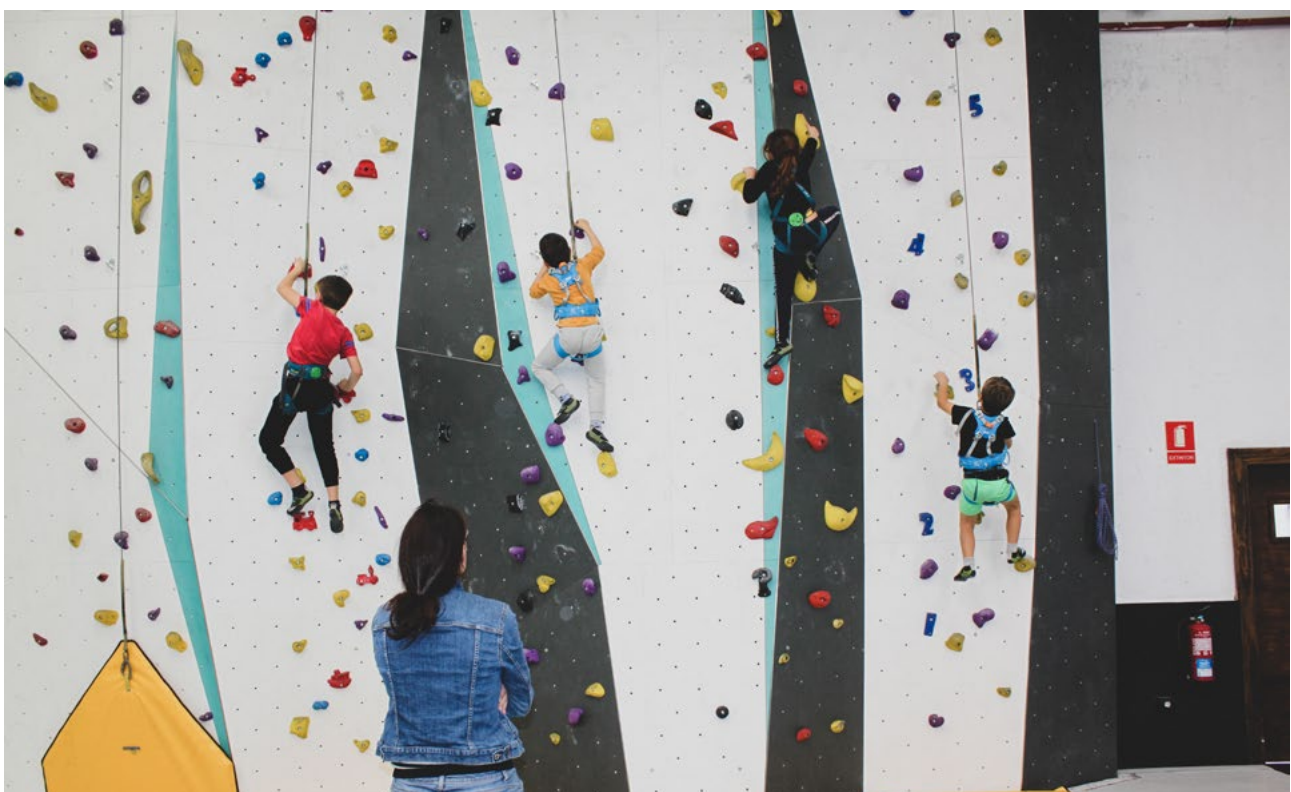

A CORUÑA, SPAIN

<https://hangar4.es/>

HangOn

Completed	2019
Climbing Area	250 m ² 2 691 ft ²
Style	Geome3x
Facility	Full Service Gym

CANARY ISLANDS, LANZAROTTE

www.hangonlanzarote.com

GEO Boulder

Completed	2019
Climbing Area	54 m ² 581 ft ²
Style	Geome3x, Natural Wood
Facility	Full Service Gym