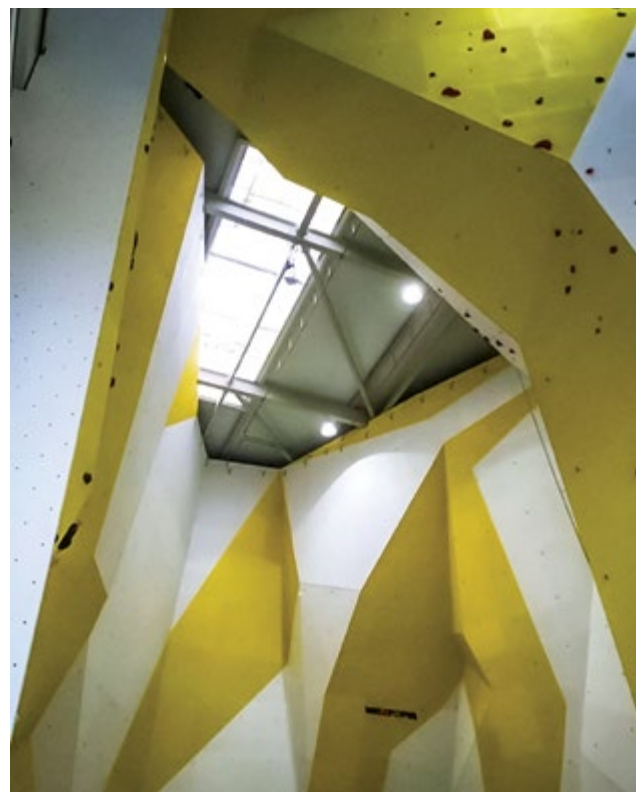

GERMANY, TETTANG

WWW.VAUDE.COM

XXL Dresden

Completed	2014 / 2015
Climbing Area	1 275 m ² 13 723 ft ²
Style	Geome3x
Facility	Climbing Gym

GERMANY, DRESDEN

WWW.XXL-KLETTERN.DE

DAV Landshut

Completed	2014
Climbing Area	500 m ² 5 382 ft ²
Style	Geome3x,
Facility	Outdoor Climbing Wall