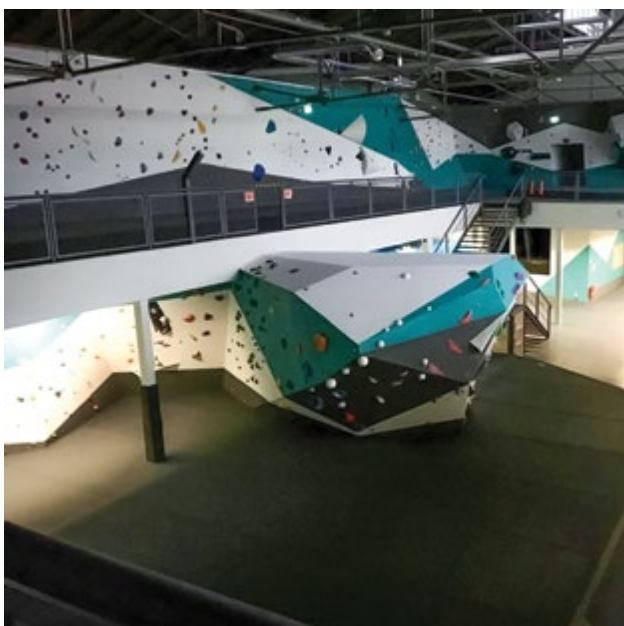

BLOC 48 Boulderhalle

GERMANY, EBERSWALDE

Completed	2019
Climbing Area	849 m² | 9 138 ft²
Style	Geome3x
Facility	Boulder Gym

WWW.BLOC48.DE