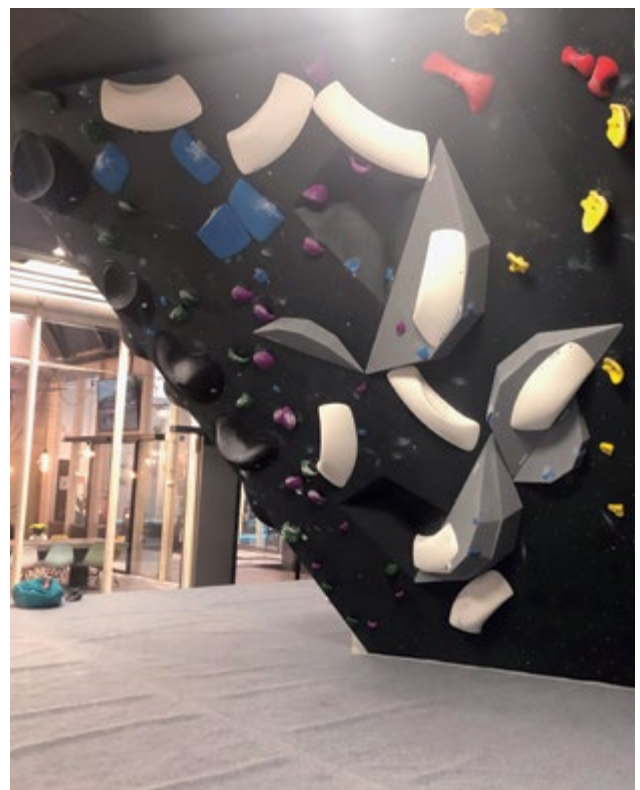

UPJOY Boulderhalle

Completed	2021
Climbing Area	310 m² | 3 337 ft²
Style	Geome3x
Facility	Boulder Gym

GERMANY, VILLINGEN-SCHWENNINGEN

WWW.UPJOY.DE