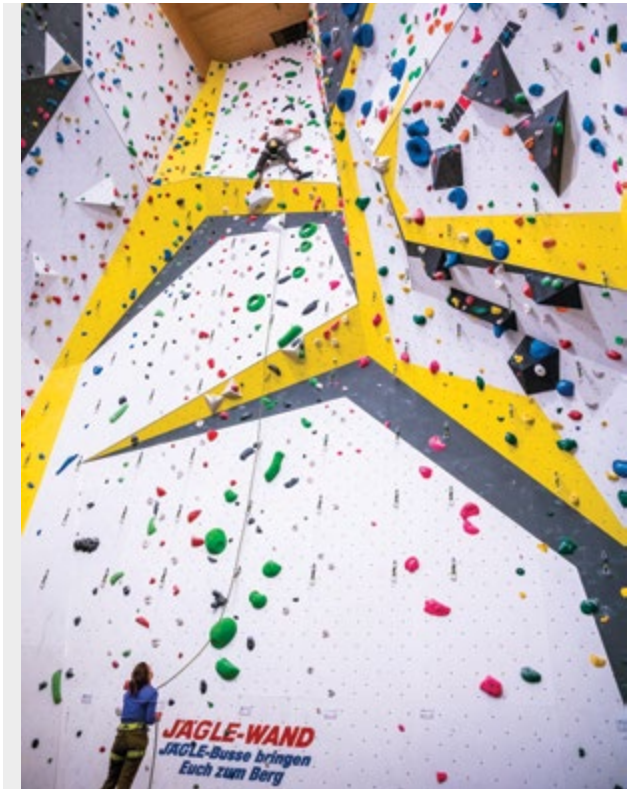

JURABLOC DAV Kletterzentrum

Completed	2016 / 2018
Climbing Area	1 075 m² | 11 571 ft²
Style	Geome3x
Facility	Climbing Gym

GERMANY, EICHSTÄTT

WWW.JURABLOC.DE