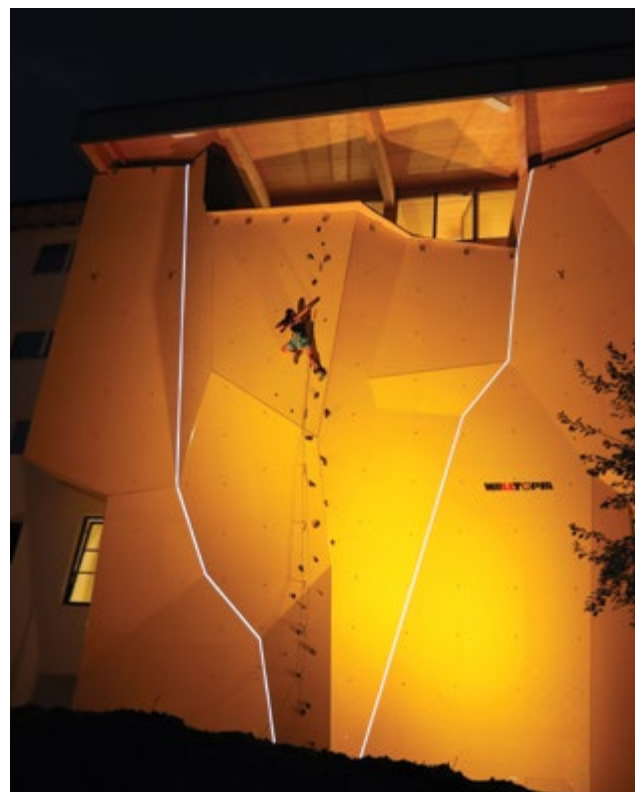

Kletterhalle Villach

Completed	2018
Climbing Area	1 841 m² | 19 816 ft²
Style	Geome3x
Facility	Climbing Gym

AUSTRIA, VILLACH

WWW.KLETTERHALLEVILLACH.AT/DE