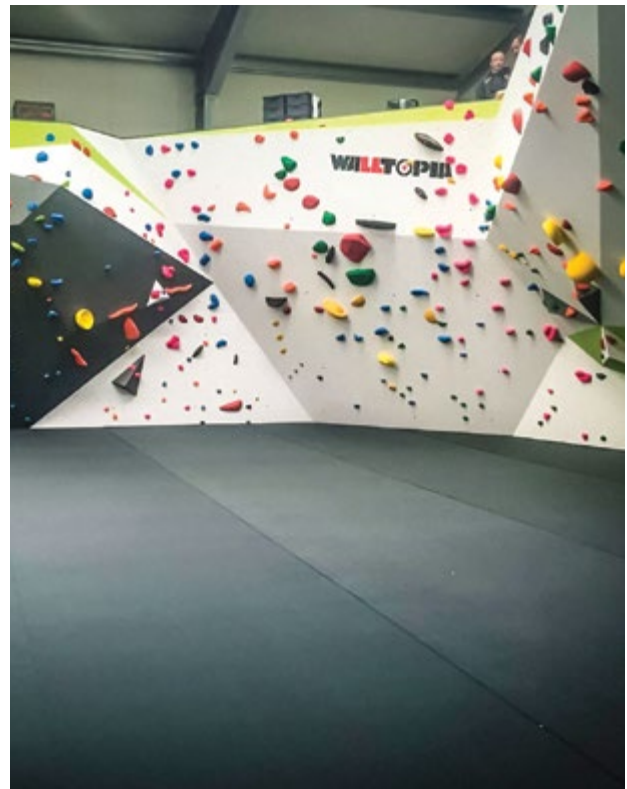

Kraftwerk Boulderhalle

GERMANY, BIESSENHOFEN

Completed	2016
Climbing Area	525 m² | 5 651 ft²
Style	Geome3x,
Facility	Boulder Gym

WWW.KLETTERN-IM-ALLGAEU.DE/BOULDERHALLE