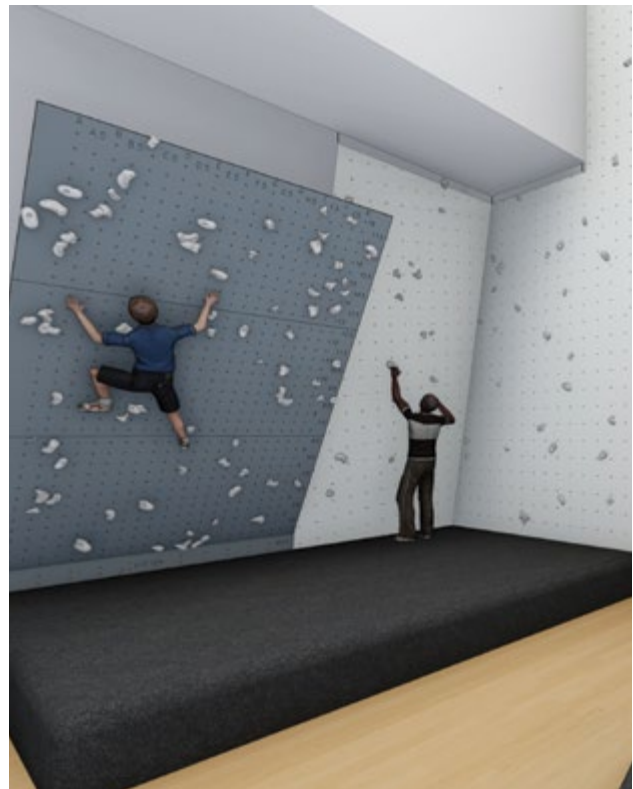

Ramstein Airbase

Completed	Coming 2022
Climbing Area	385 m² | 4 144 ft²
Style	Geome3x
Facility	Military Climbing Gym

GERMANY, KAISERSLAUTERN