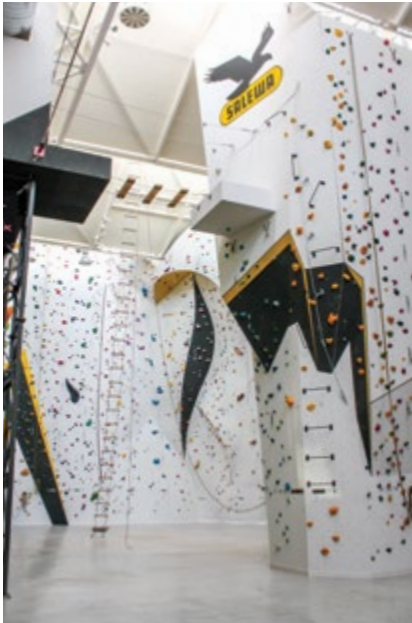

WWW.DAV-STARNBERG.DE

Rockerei Stuttgart

Completed	2013
Climbing Area	2 290 m ² 24 649 ft ²
Style	Geome3x, 3D Curves
Facility	Climbing Gym

GERMANY, STUTTGART

WWW.ROCKEREI-STUTTART.DE

Blau Weiss Buchholz

Completed	2013
Climbing Area	350 m ² 3 767 ft ²
Style	Geome3x,
Facility	Outdoor Climbing Wall