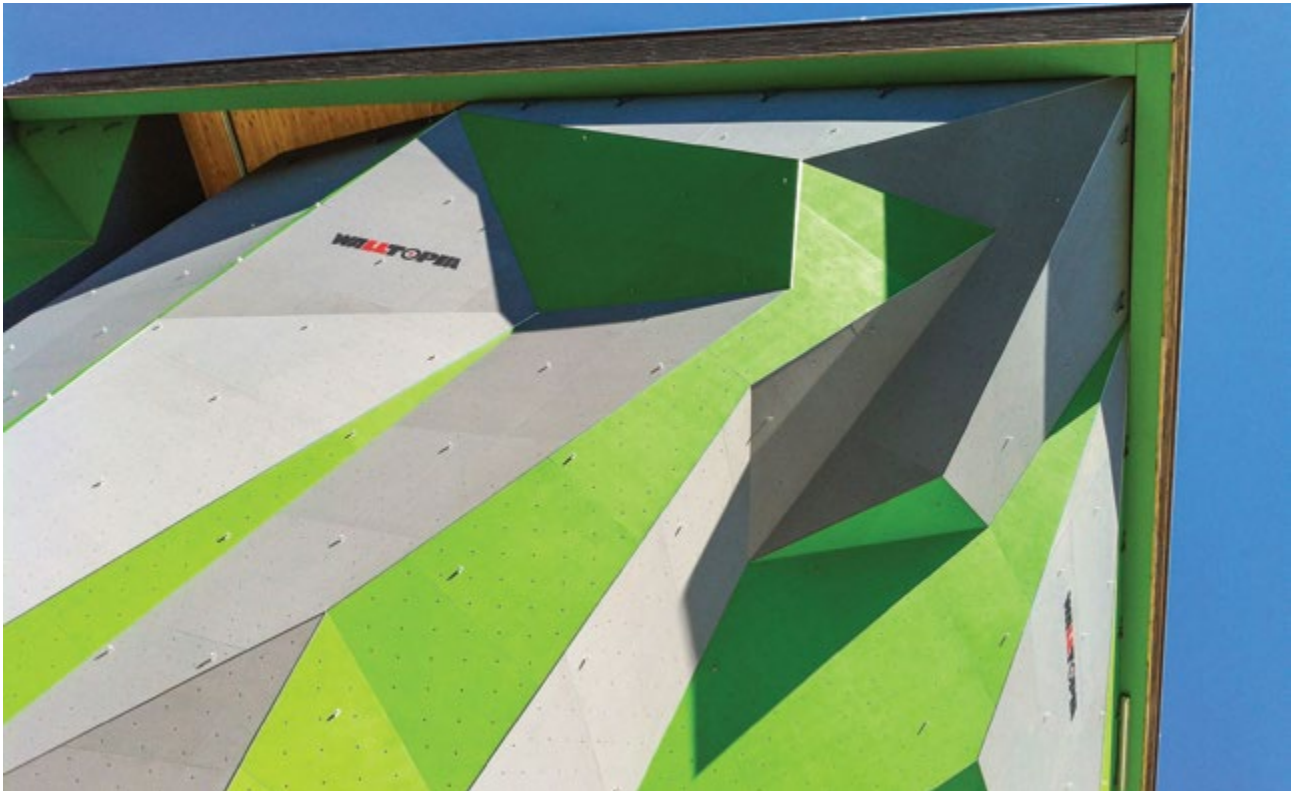

DAV Landshut

Completed	2014
Climbing Area	500 m² | 5 382 ft²
Style	Geome3x,
Facility	Outdoor Climbing Wall

GERMANY, LANDSHUT

WWW.ALPENVEREIN-LANDSHUT.DE