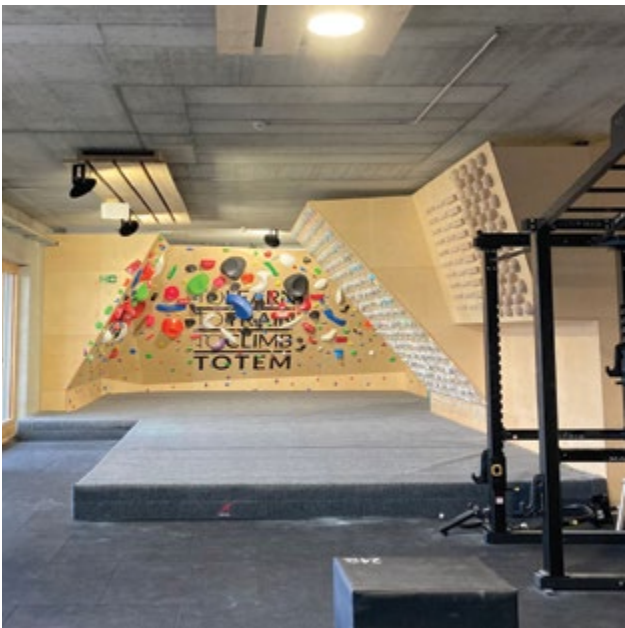

TOTEM Escalade Meyrin

Completed	2021
Climbing Area	1 160 m ² 11 517 ft ²
Style	Geome3x, Natural Wood
Facility	Climbing Gym

SWITZERLAND, MEYRIN

[HTTPS://TOTEM.CH/MY](https://totem.ch/my)

ELYS Boulderloft

Completed	2020
Climbing Area	1 070 m ² 11 517 ft ²
Style	Geome3x
Facility	Boulder Gym