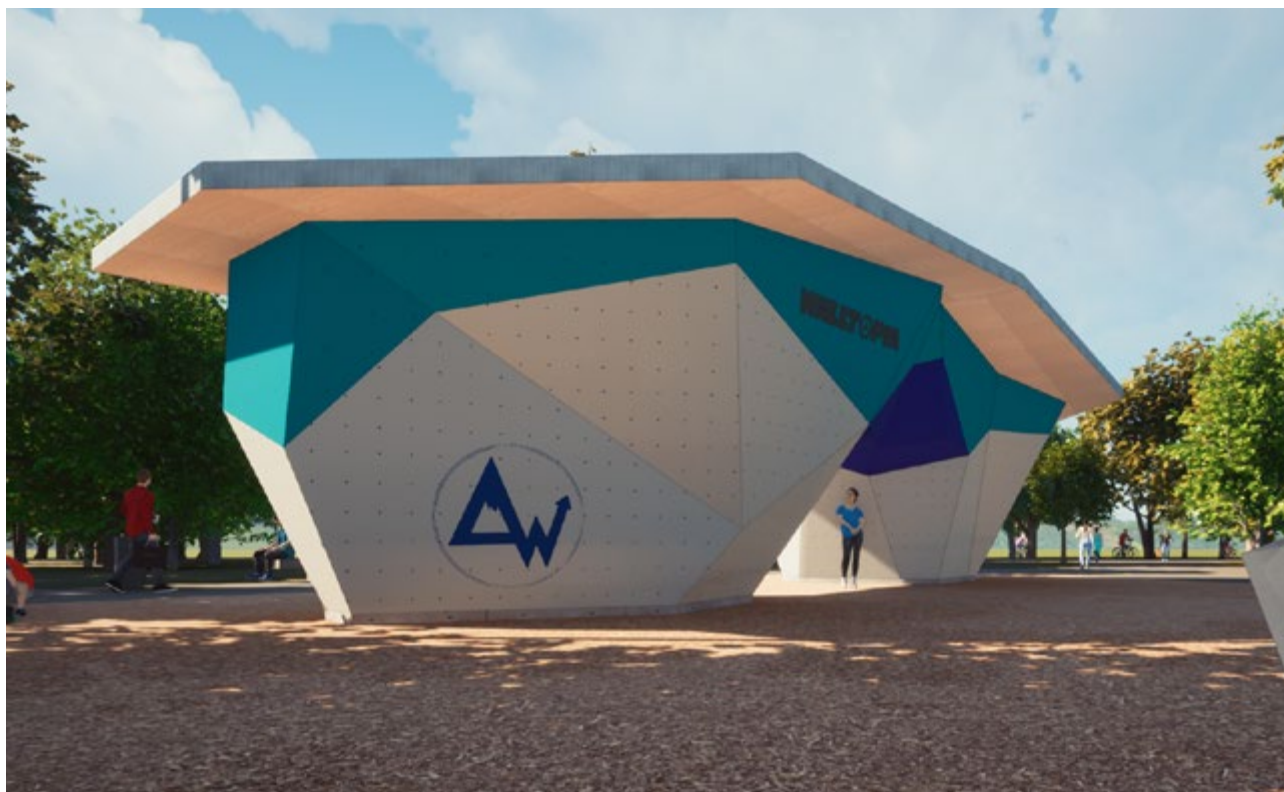

Aufwind Aktivpark Outdoor Boulder

AUSTRIA, GARSTEN

Completed	2022
Climbing Area	255 m² / 2 745 ft²
Style	Geome3x
Facility	Outdoor Boulder

WWW.AUFWIND-AKTIVPARK.AT