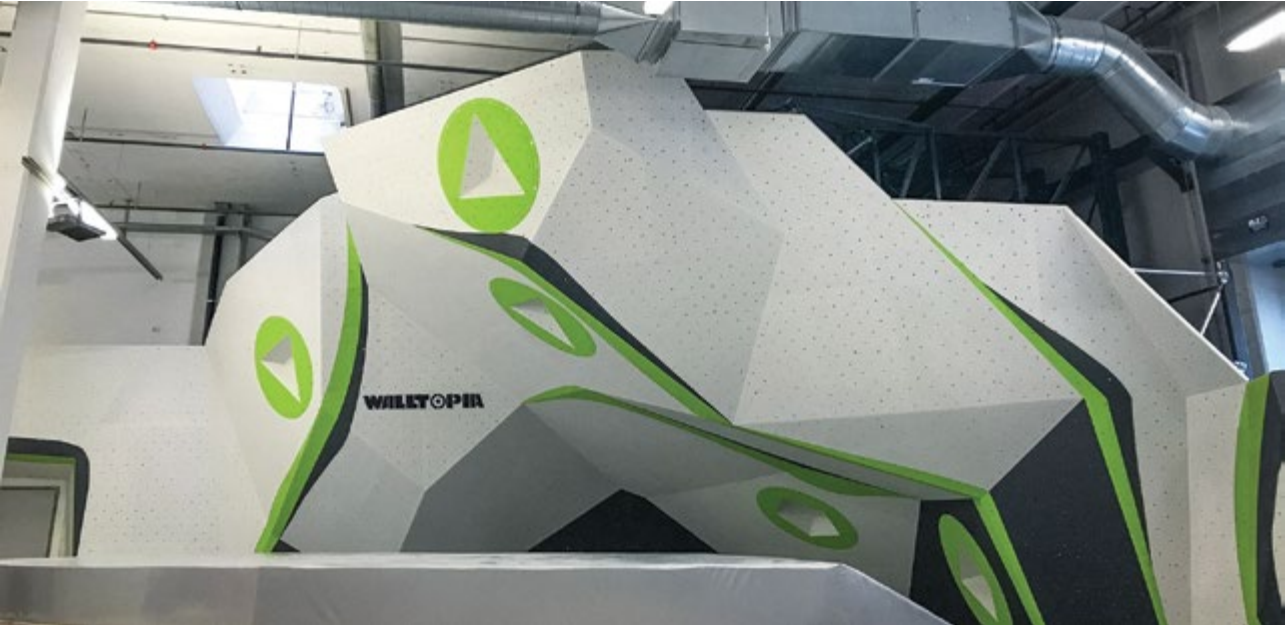

CITY Boulder

Completed	2017
Climbing Area	445 m² | 4 789 ft²
Style	Geome3x
Facility	Boulder Gym

SWITZERLAND, KRIENS

WWW.CITYBOULDER.CH