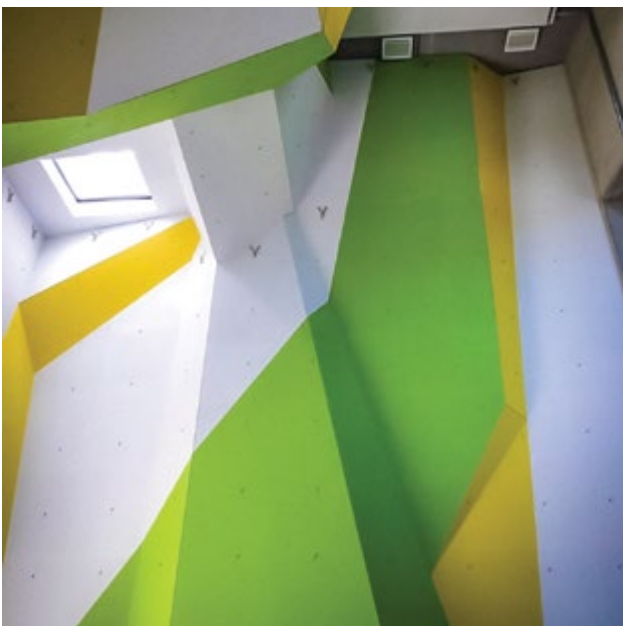

SVN München Kletter- und Boulderzentrum

Completed	2015
Climbing Area	1 133 m² | 12 195 ft²
Style	Geome3x, Rocktopia
Facility	Climbing Gym

GERMANY, MUNCHEN

WWW.SVN-MUENCHEN.DE/INDEX.PHP/STARTSEITE-KLETTERN