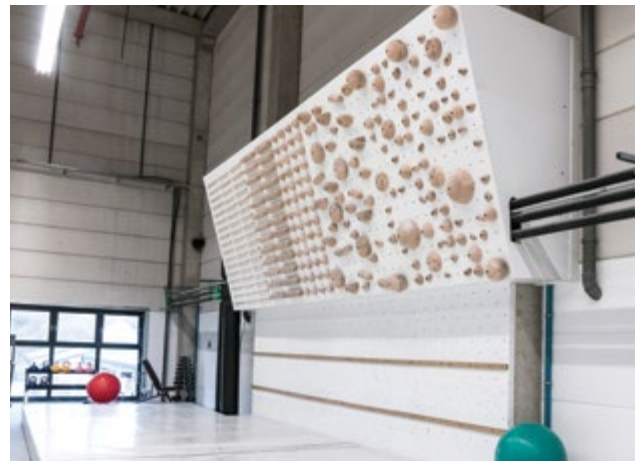

WWW.GLUECKSGRIFF-BOULDERHALLE.DE

2T - Kletter- und Boulderhalle

GERMANY, LINDLAR

Completed	2017
Climbing Area	2 330 m ² 25 079 ft ²
Style	Geome3x
Facility	Climbing Gym

WWW.2TKLETTERN.DE

Swoboda Alpin

GERMANY, KEMPTEN