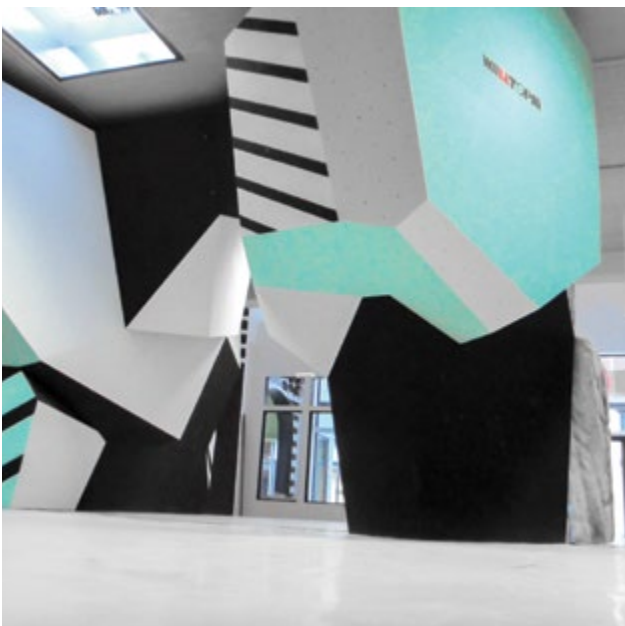

AUSTRIA, WOLKERSDORF

WWW.NORDWANDKLETTERN.AT

Rocks - Indoor Boulderpark

AUSTRIA, LEOBERSDORF

Completed	2013
Climbing Area	290 m ² 3 121 ft ²
Style	Geome3x, Rocktopia
Facility	Boulder Gym

WWW.BLOOMFIELD.AT

Kletterhalle Bad Ischl