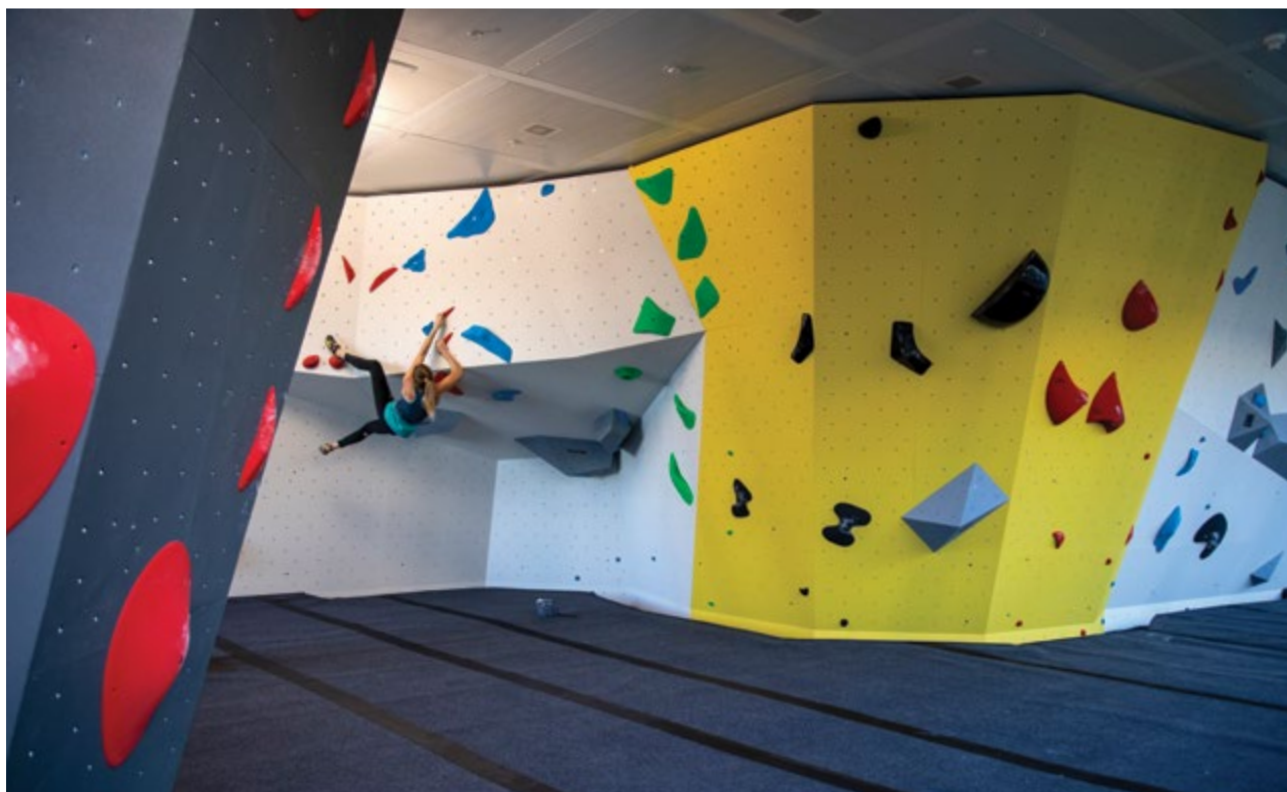

SWITZERLAND, BASEL

[HTTPS://BOULDERLOFT.CH/](https://boulderloft.ch/)

The Planet

Completed	2019
Climbing Area	350 m ² 3 767 ft ²
Style	Geome3x
Facility	Climbing Gym

SWITZERLAND, GENEVA

WWW.PLANETCLIMBING.CH