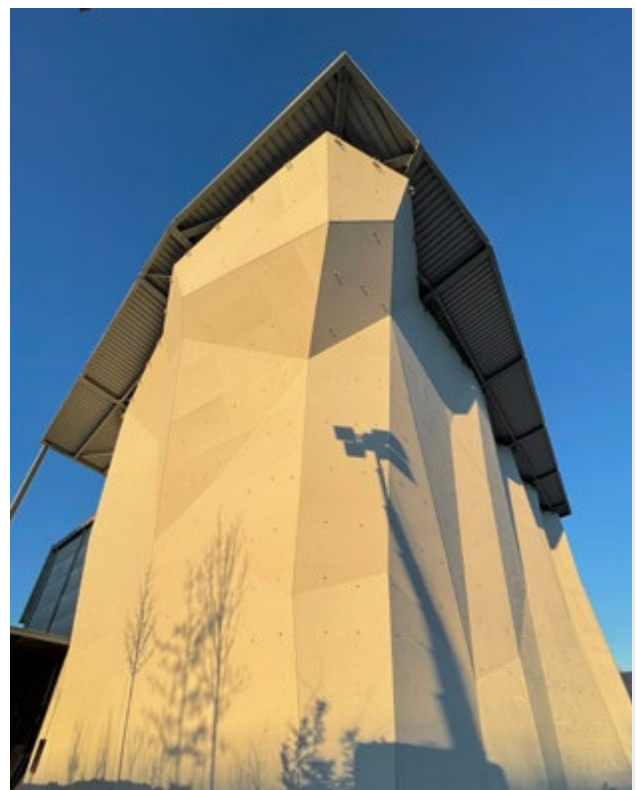

Die Kletterhalle St. Gallen

ST. GALLEN, SWITZERLAND

Completed	2022
Climbing Area	1 400 m² | 15 070 ft²
Style	Geome3x
Facility	Full Service Climbing Gym

WWW.DIEKLETTERHALLE.CH