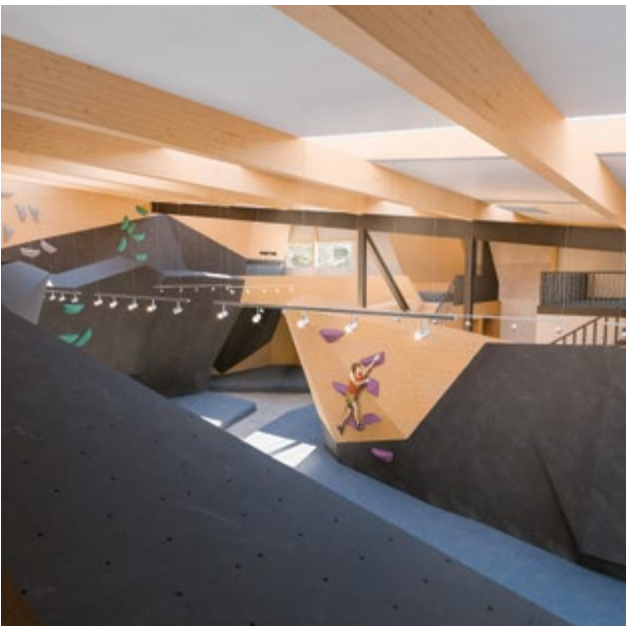

Kraftreaktor Boulderhalle

SWITZERLAND, LENZBURG

Completed	2021
Climbing Area	1 455 m² | 11 517 ft²
Style	Geome3x, Natural Wood
Facility	Climbing Gym

[HTTPS://.KRAFTREAKTOR.CH](https://.kraftreaktor.ch)