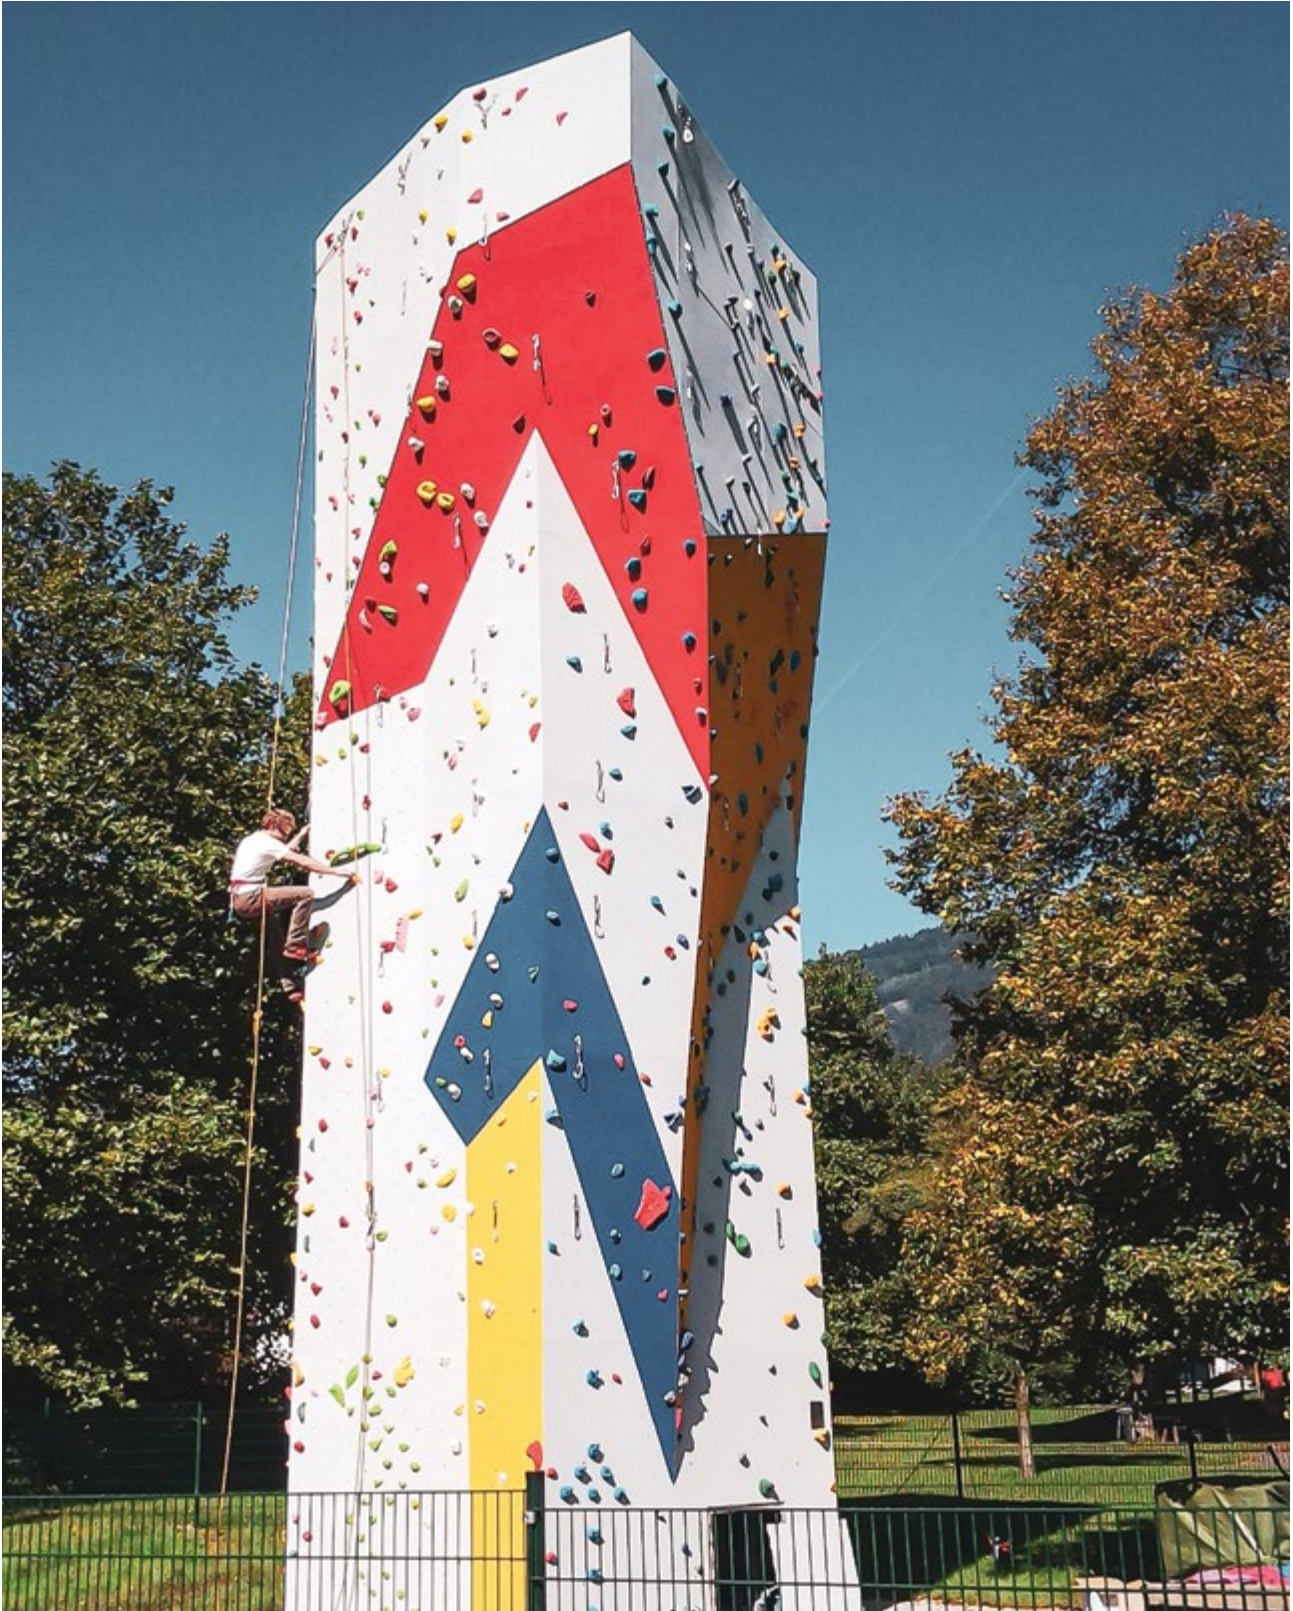

Kletterturm Unterach

Completed	2014
Climbing Area	173 m² | 1 862 ft²
Style	Geome3x, Rocktopia
Facility	Outdoor Tower

AUSTRIA, UNTERACH