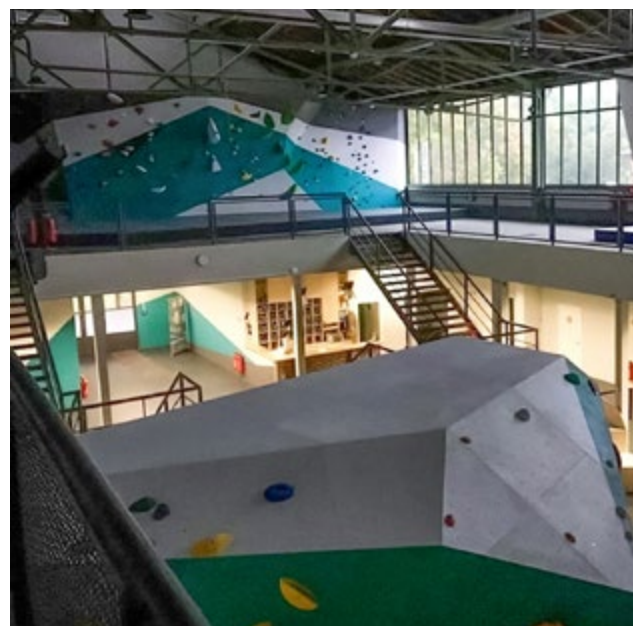

BLOC 48 Boulderhalle

GERMANY, EBERSWALDE

Completed	2019
Climbing Area	849 m² | 9 138 ft²
Style	Geome3x
Facility	Boulder Gym

WWW.BLOC48.DE