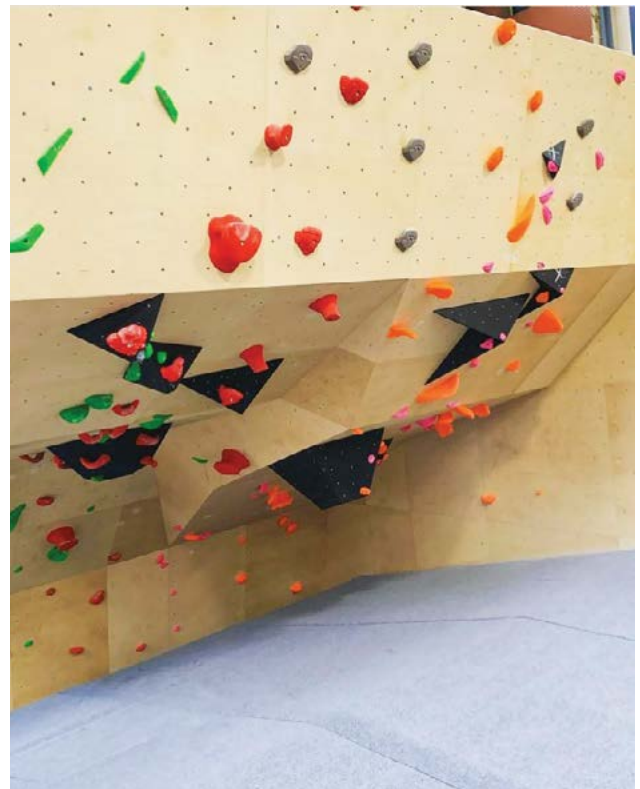

Roc-Bloc

Completed	2020
Climbing Area	617 m ² 6,641 ft ²
Style	Geome3x, Natural Wood
Facility	Boulder Gym

CARDIFF, WALES

ROC-BLOC.COM

Richmond Olympic Oval

RICHMOND, BC, CANADA

Completed	2020
Climbing Area	604 m ² 6,501 ft ²
Style	Geome3x, Speed Wall
Facility	Full Service Gym