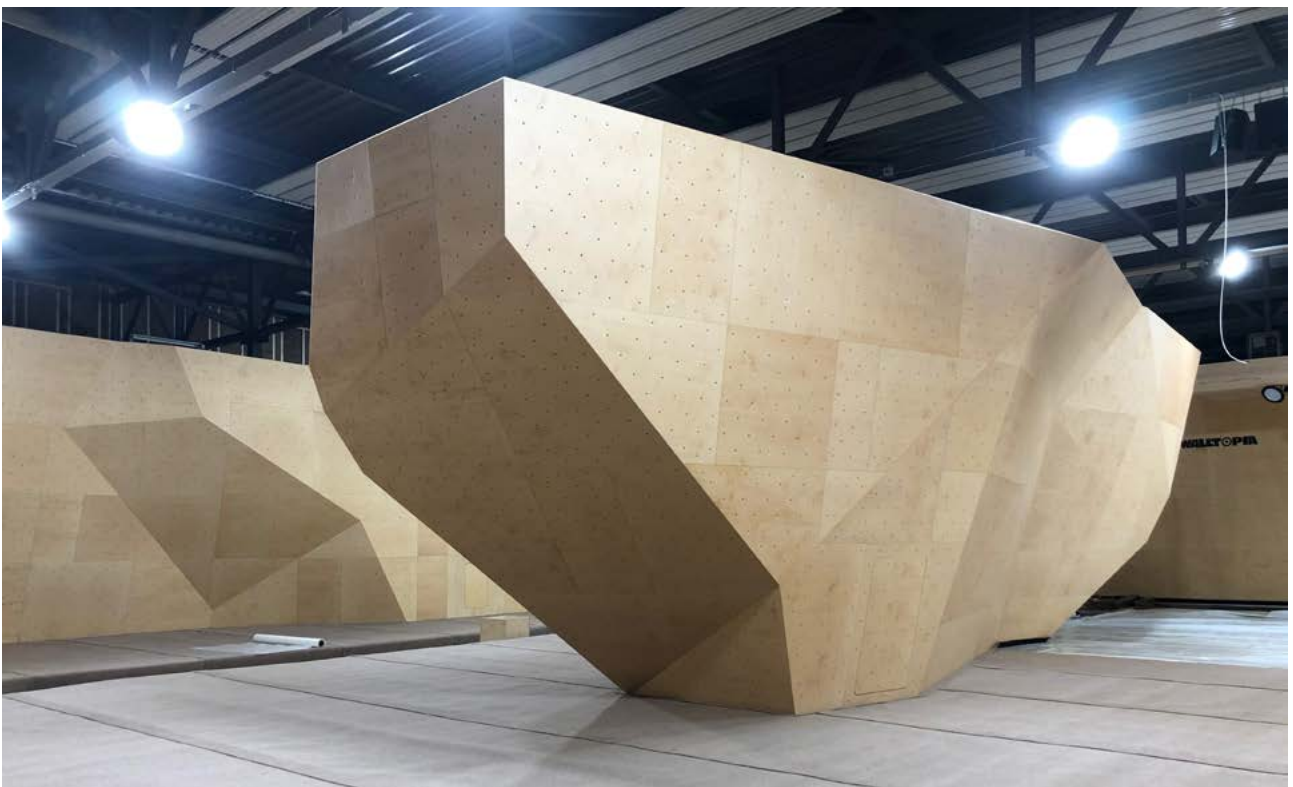

Die Boulderhalle Dübendorf

DÜBENDORF, SWITZERLAND

Completed	2021
Climbing Area	791 m² | 8 514 ft²
Style	Geome3x, Natural Wood
Facility	Boulder Gym

DIEBOULDERHALLE.CH