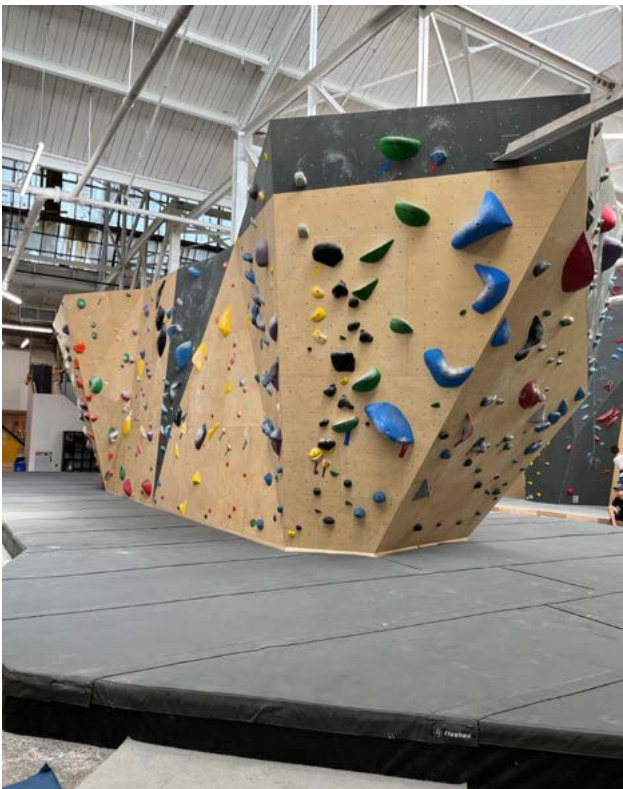

Guelph Grotto Climbing

GUELPH, CANADA

Completed	2022
Climbing Area	895 m² | 9 635 ft²
Style	Geome3x, Natural Wood
Facility	Full Service Climbing Gym

WWW.GUELPHGROTTO.COM