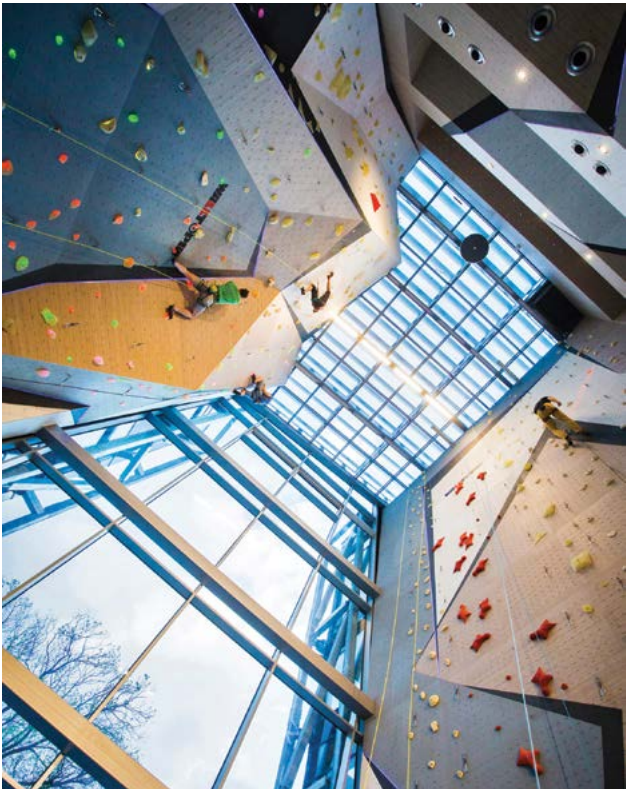

COLOMBUS, OH, USA

5.LIFE/CHAMBERS

Walltopia Climbing & Fitness

SOFIA, BULGARIA

Completed	2017
Climbing Area	2,000 m ² 21,527 ft ²
Style	Geome3x, E-walls, Wooden Texture
Facility	Full Service Gym

WALLTOPIACLIMBINGCENTER.EU