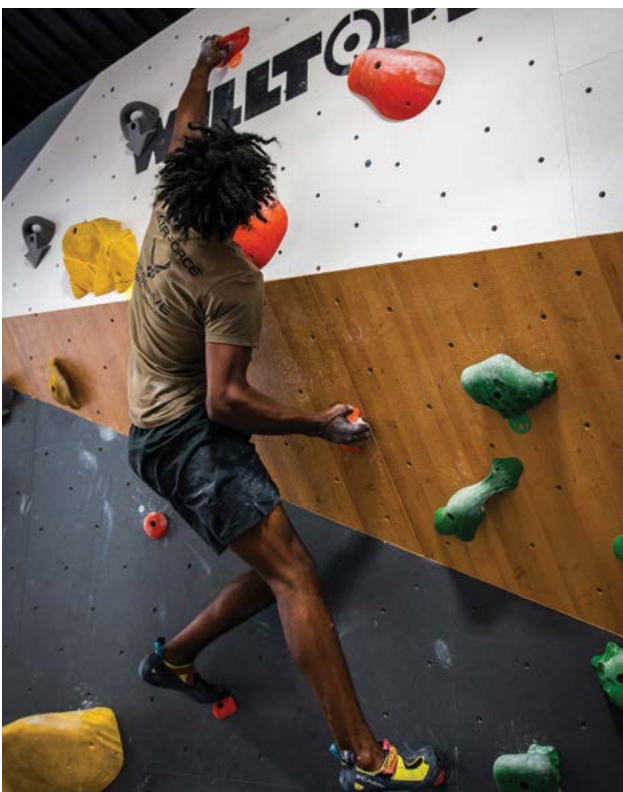

MANNHEIM, GERMANY

DAV-MANNHEIM.DE

Bloc Garten

COLUMBUS, OH, USA

Completed	2021
Style	Geome3x, Wooden Texture
Facility	Boulder Gym

5.LIFE/BG

Stone Goat Climb

Completed	2021
Climbing Area	625 m ² 6,727 ft ²
Style	Geome3x, Natural Wood
Facility	Boulder Gym