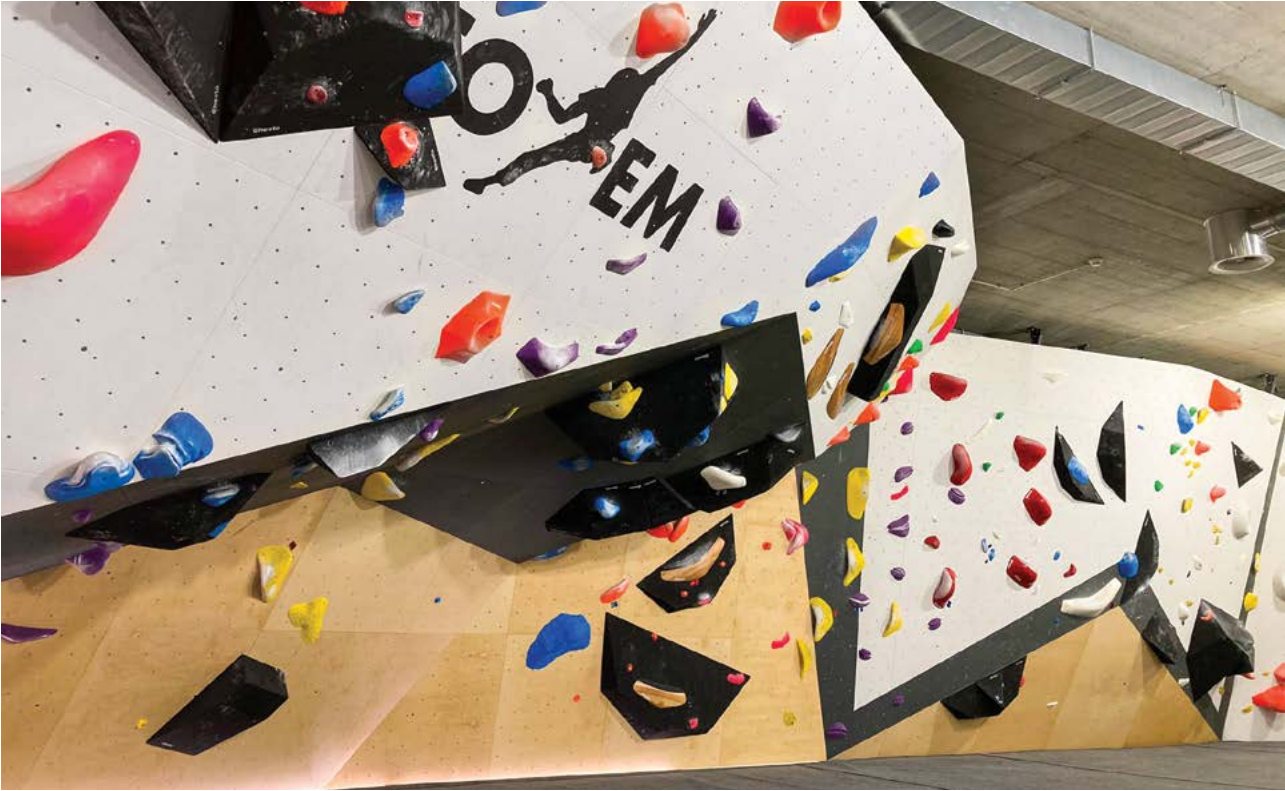

Totem Escalade Meyrin

MEYRIN, SWITZERLAND

Completed	2021
Climbing Area	1 160 m² | 12 486 ft²
Style	Geome3x, Natural Wood
Facility	Bouldering Gym

TOTEM.CH/MY