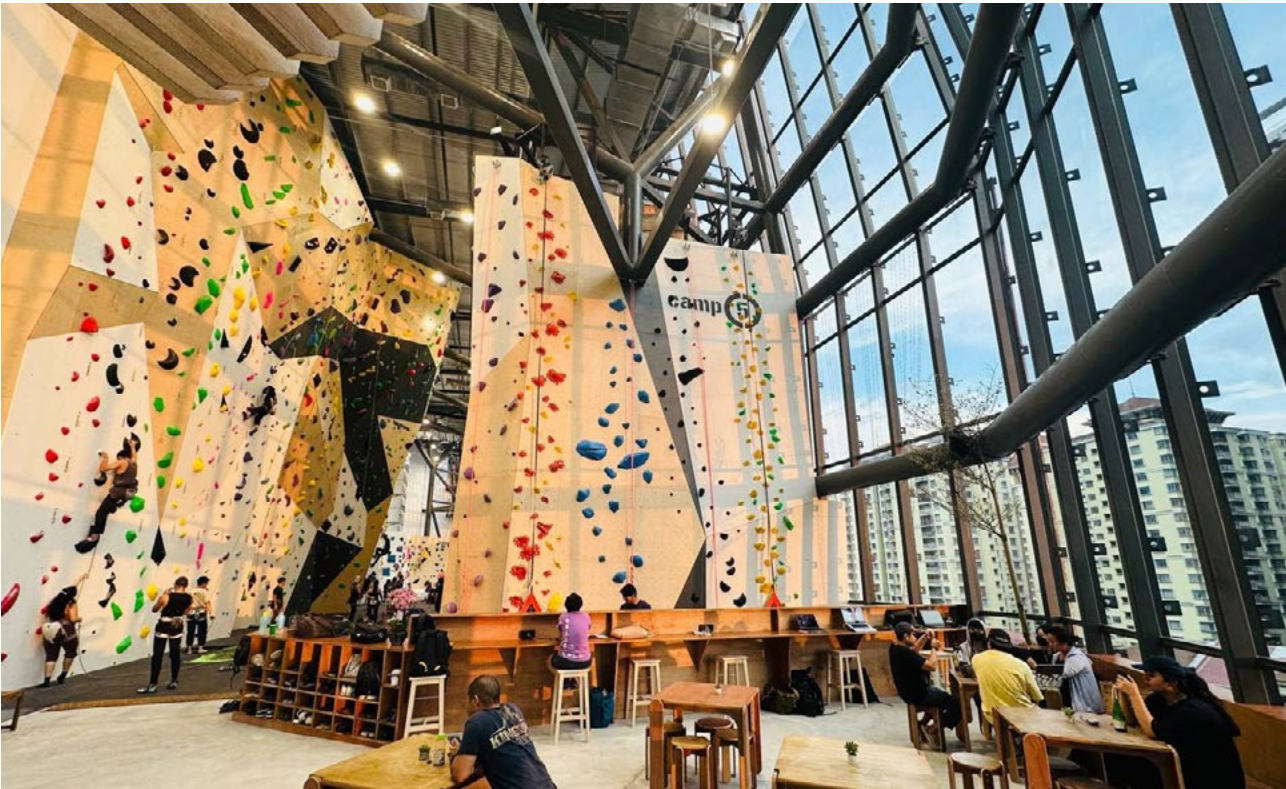

SOFIA, BULGARIA

CLIMBINGSUMMIT.COM/SET-SEND-BOULDER-COMP/

Camp5 KL East

Completed	2023
Climbing Area	1406 m ² 15 134 ft ²
Style	Geome3x, Natural Wood
Facility	Full-Service Gym

KUALA LUMPUR, MALAYSIA

WWW.CAMP5.COM/KLEAST