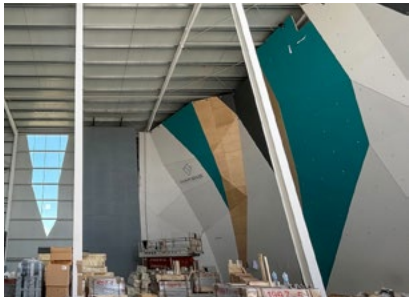

Campo Base

Completed	Under construction
Climbing Area	1502 m² | 16 167 ft²
Style	Geome3x, Natural Wood
Facility	Full-service Gym

BURGOS, SPAIN

CAMPOBASEBURGOS.COM