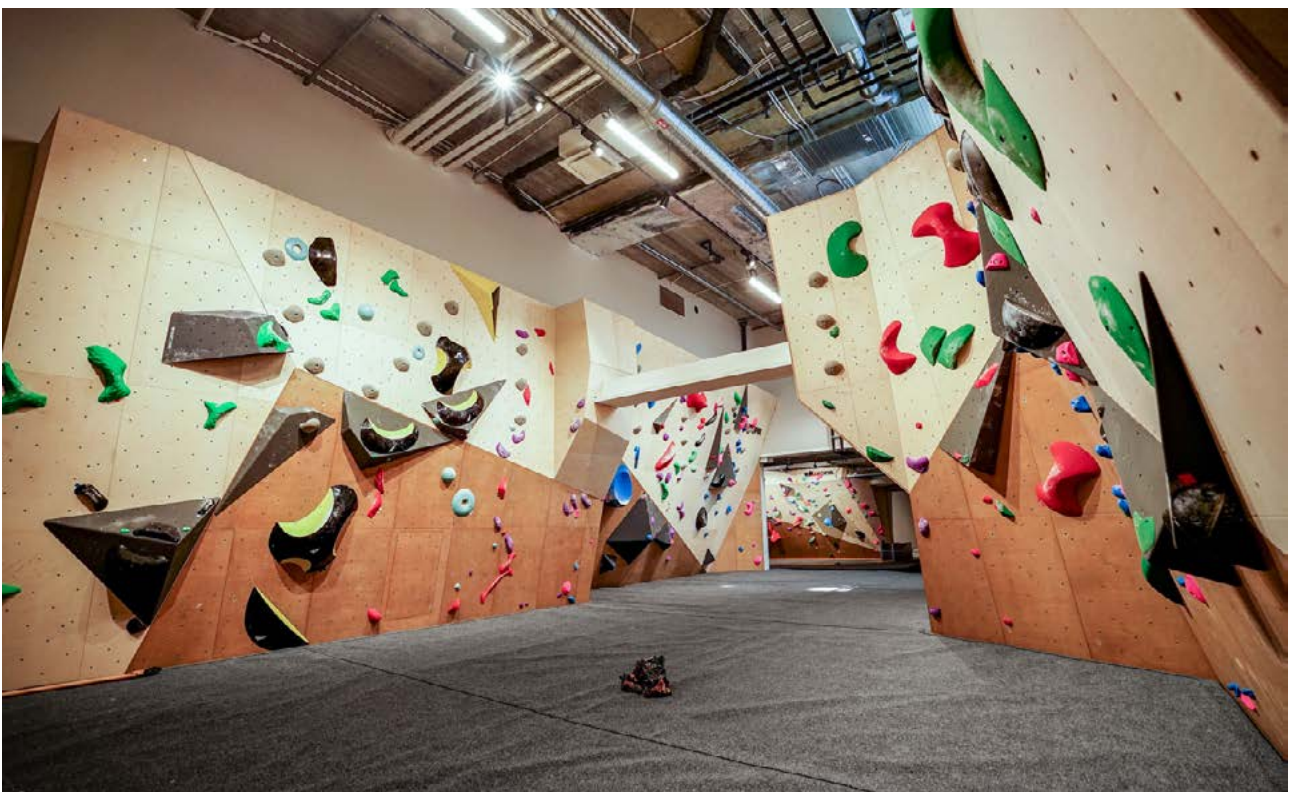

SCHAFFHAUSEN, SWITZERLAND

WWW.ARANEA.CH

Moumo

Completed	2022
Climbing Area	530 m ² 9 635 ft ²
Style	Geome3x, Natural Wood
Facility	Boulder Gym

STOCKHOLM, SWEDEN

[MOUMO.SE](https://moumo.se)

Isaac Climbing

Completed	2022
Climbing Area	530 m ² 9 635 ft ²
Style	Geome3x, Natural Wood, Dual Texture Wall
Facility	Boulder Gym