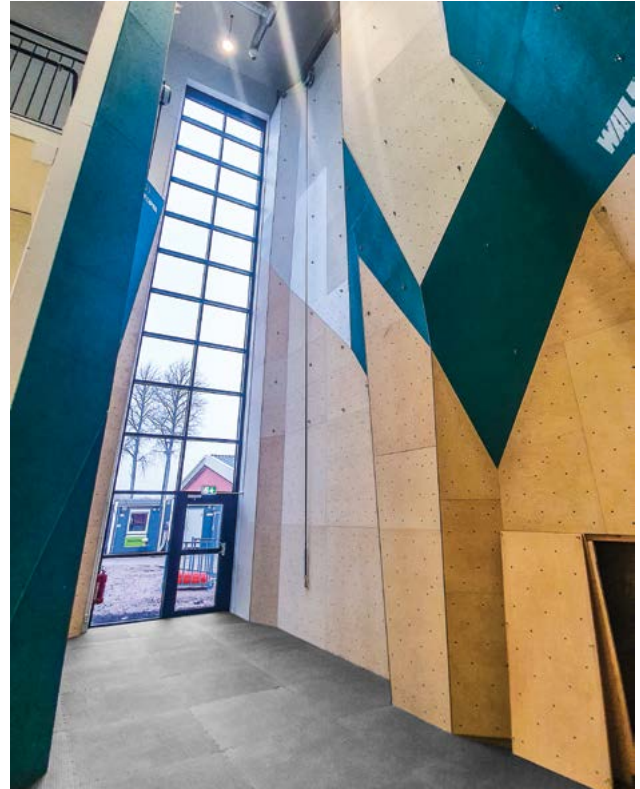

HERZLIYA, ISRAEL

ICLIMB.CO.IL

Idrottshuset

VÄXJÖ, SWEDEN

Completed	2019
Climbing Area	600 m ² 6,458 ft ²
Style	Geome3x, Natural Wood
Facility	Full Service Gym

IDROTTSHUSET.SE

Hangar 4

Completed	2019
Climbing Area	636 m ² 6,845 ft ²
Style	Geome3x, Natural Wood
Facility	Full Service Gym