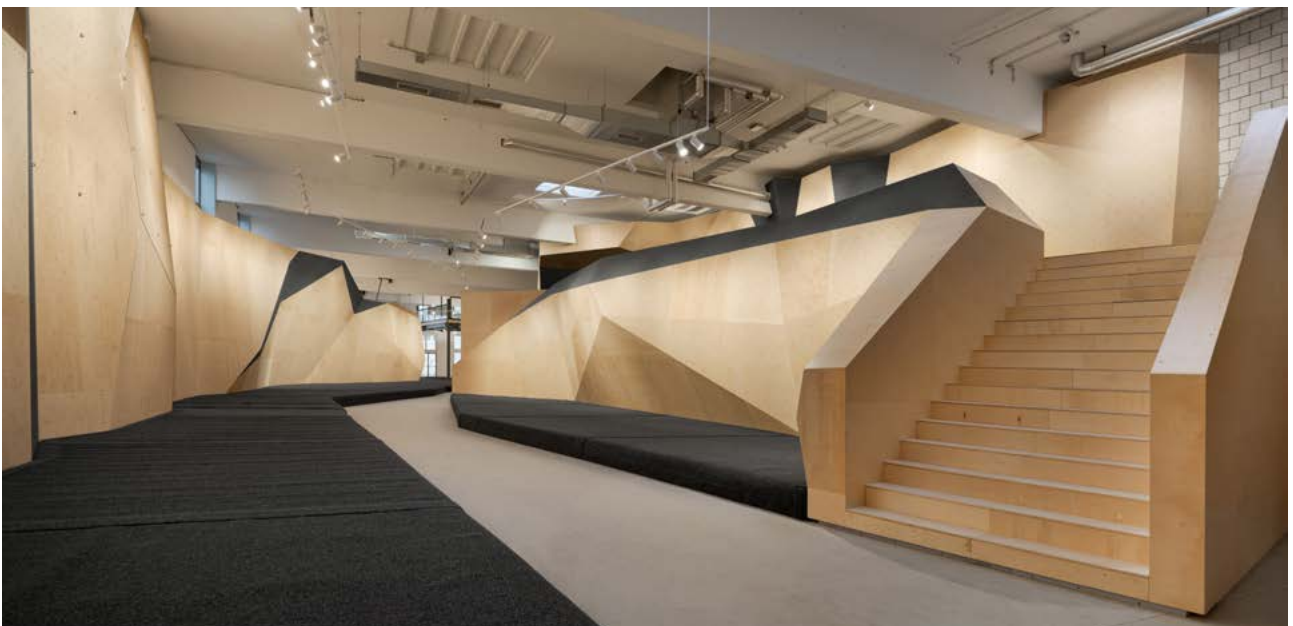

BANGKOK, THAILAND

STONEGOATCLIMB.COM

ELYS Boulder Loft

Completed	2020
Climbing Area	1,070 m ² 11,517 ft ²
Style	Geome3x, Natural Wood
Facility	Boulder Gym

BASEL, SWITZERLAND

BOULDERLOFT.CH

Kino Boulder Club