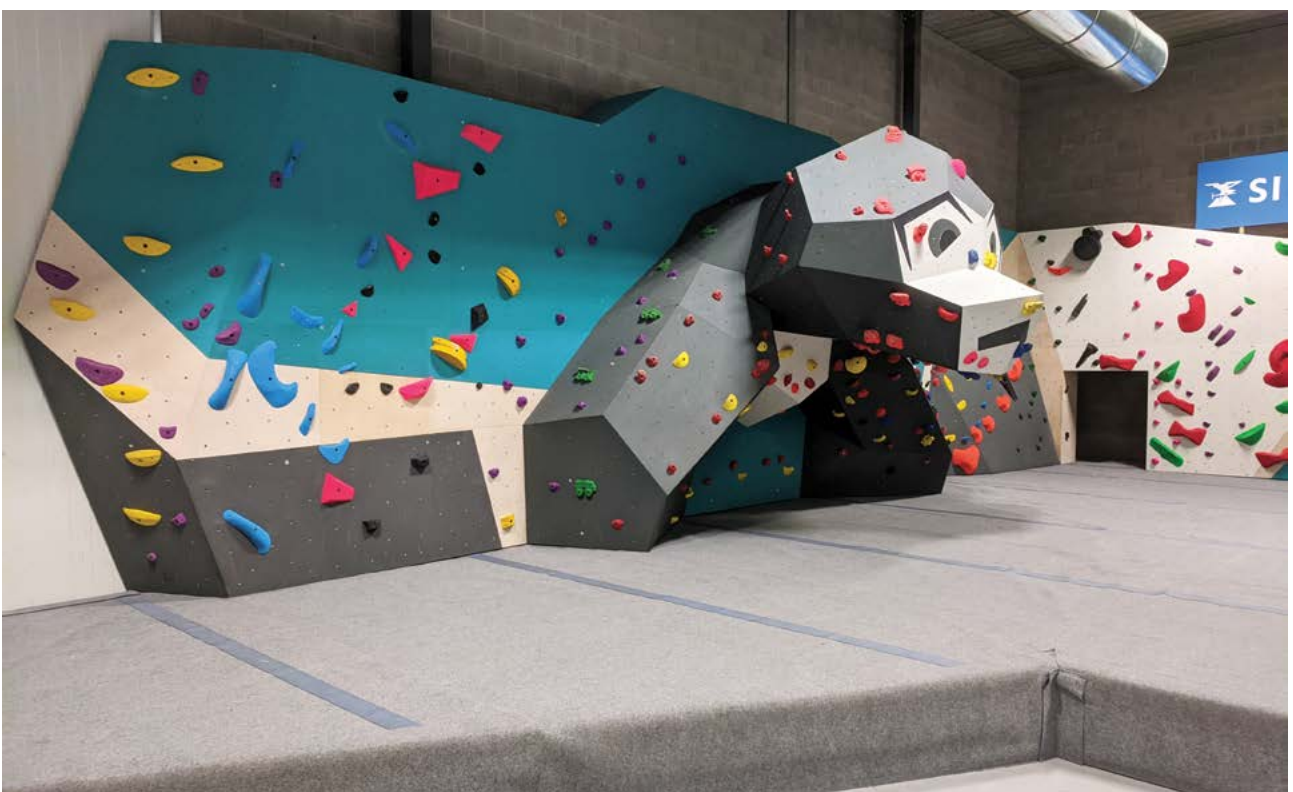

GEOBOULDER.ES

Maniak Charleroi

Completed	2018
Climbing Area	1,000 m ² 10,764 ft ²
Style	Geome3x, Natural Wood
Facility	Full Service Gym

CHARLEROI, BELGIUM

CHARLEROI.MANIAK.CLUB

Beta Climbing + Fitness

STAMFORD, CT, USA