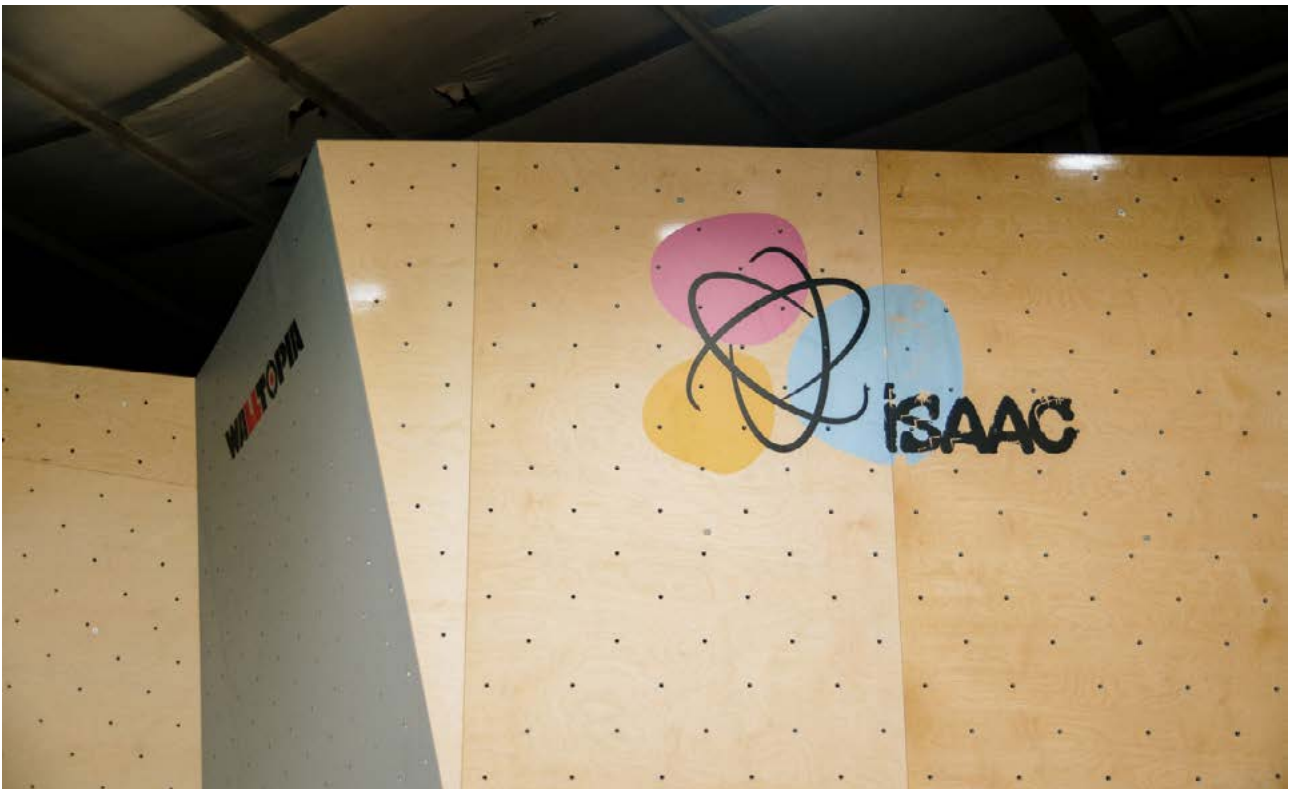

Isaac Climbing

Completed	2022
Climbing Area	530 m² | 9 635 ft²
Style	Geome3x, Natural Wood, Dual Texture Wall
Facility	Boulder Gym

TEL AVIV, ISRAEL

WWW.ISAACCLIMBING.COM