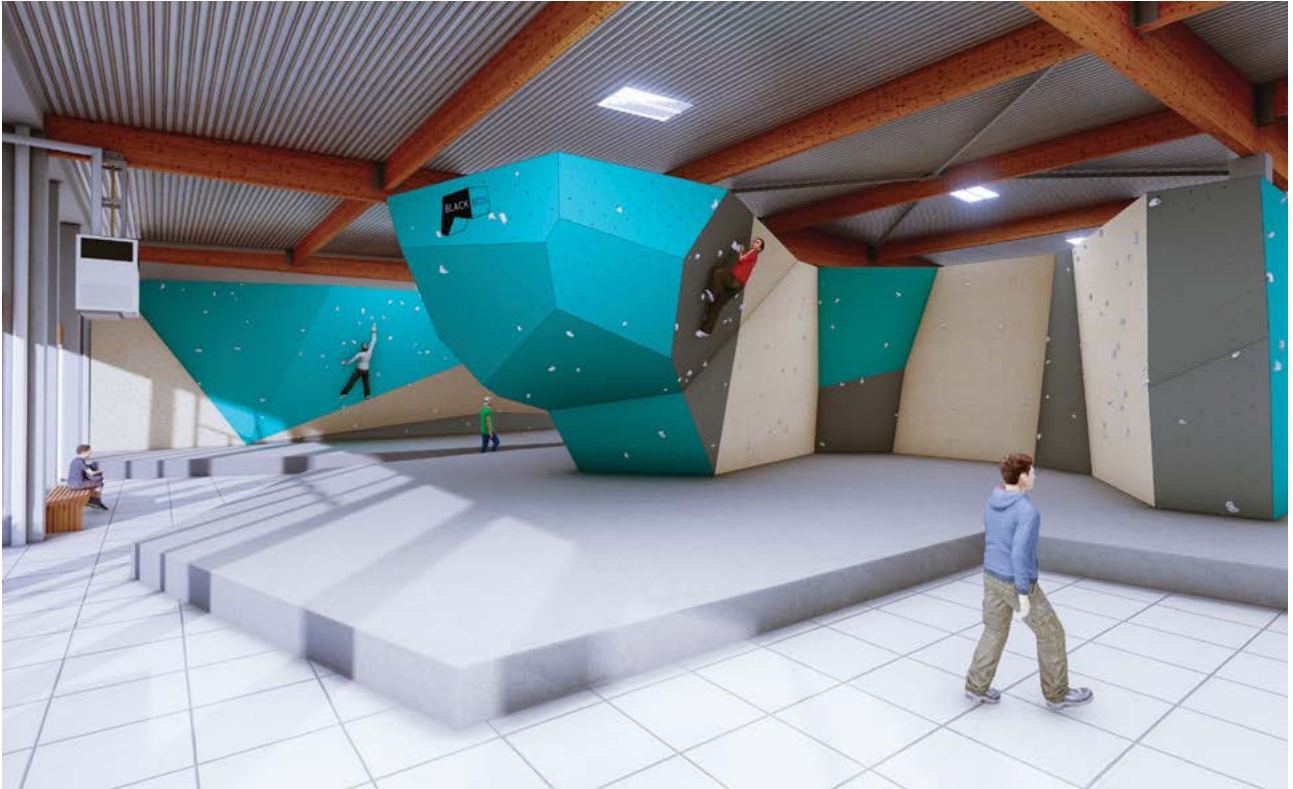

Black Box Boulder

Completed	2020
Climbing Area	633 m² | 6,814 ft²
Style	Geome3x, Natural Wood
Facility	Boulder Gym

KORTRIJK, BELGIUM

[BLACKBOXBOULDER.BE](https://blackboxboulder.be)