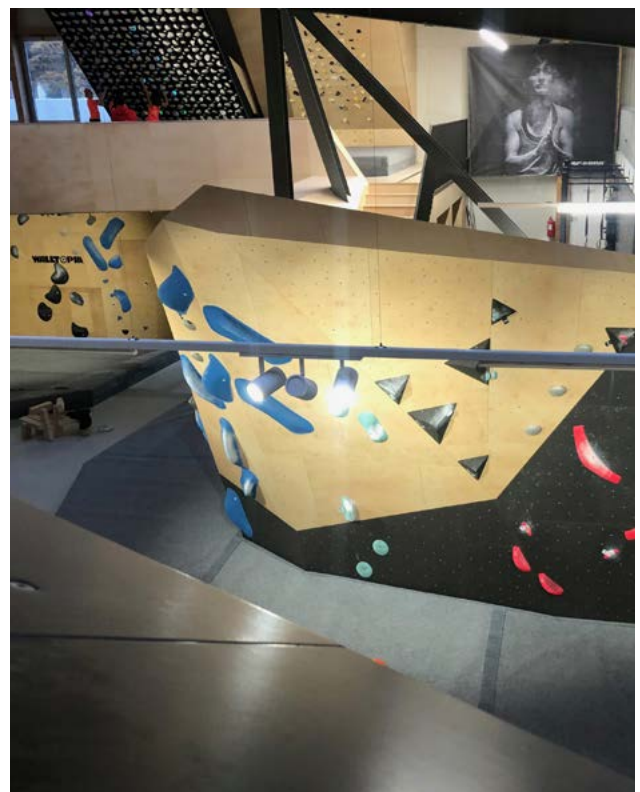

Kraftreaktor

LENZBURG, SWITZERLAND

Completed	2021
Climbing Area	1 455 m² | 11 517 ft²
Style	Geome3x, Natural Wood
Facility	Bouldering Gym

KRAFTREAKTOR.CH