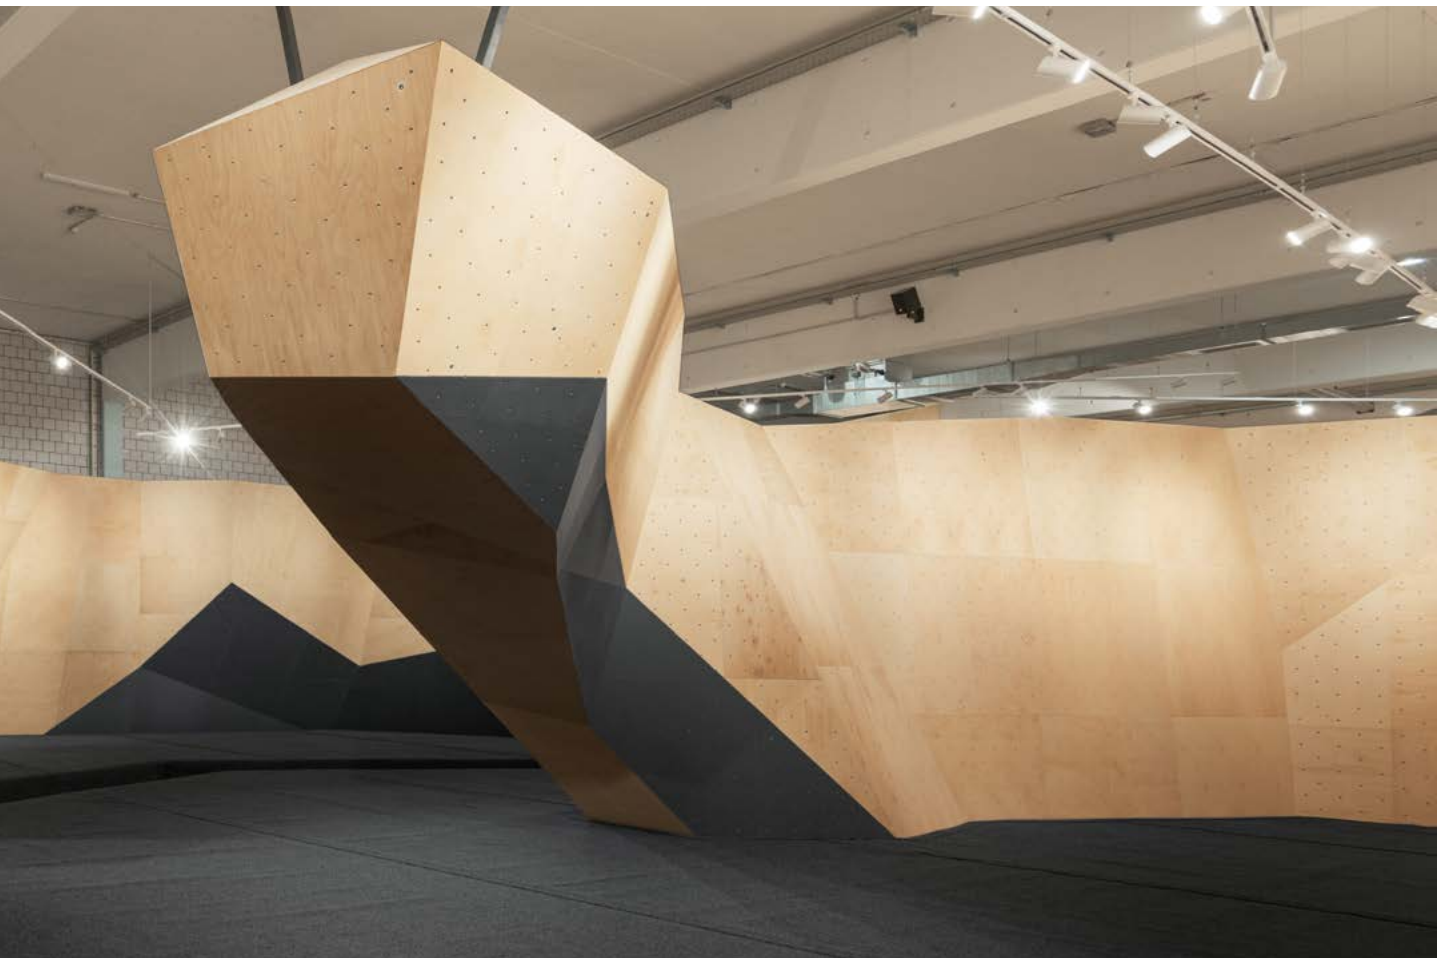

BANGKOK, THAILAND

STONEGOATCLIMB.COM

ELYS Boulder Loft

Completed	2020
Climbing Area	1,070 m ² 11,517 ft ²
Style	Geome3x, Natural Wood
Facility	Boulder Gym

BASEL, SWITZERLAND

BOULDERLOFT.CH

Kino Boulder Club