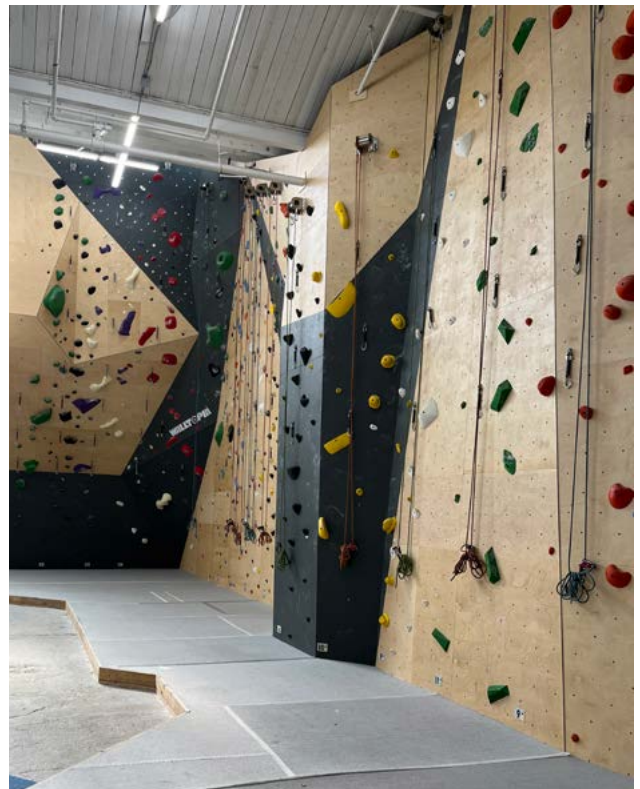

Guelph Grotto Climbing

GUELPH, CANADA

Completed	2022
Climbing Area	895 m² | 9 635 ft²
Style	Geome3x, Natural Wood
Facility	Full Service Climbing Gym

WWW.GUELPHGROTTO.COM