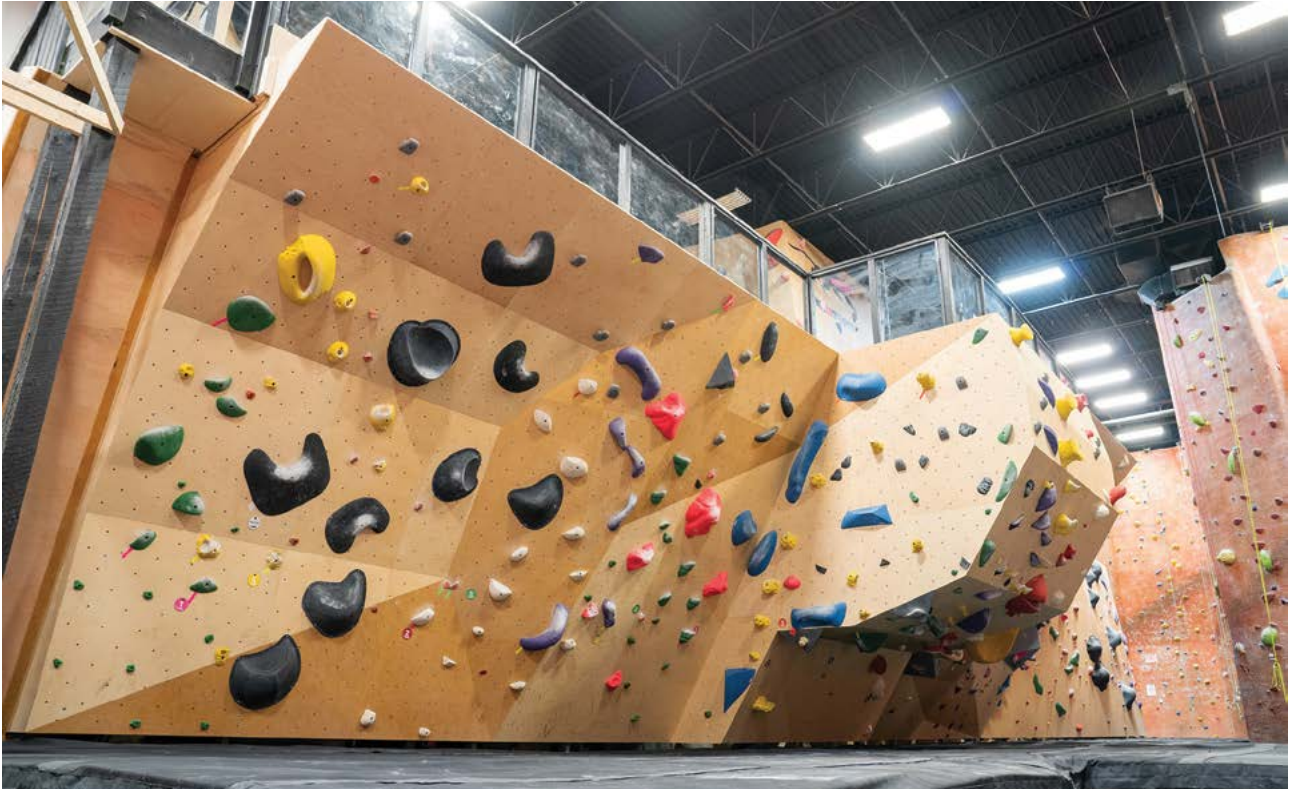

RICHMONDOVAL.CA

Rock Jungle Fitness

Completed	2020
Climbing Area	427 m ² 4,596 ft ²
Style	Geome3x, Natural Wood
Facility	Full Service gym

EDMONTON, AB, CANADA

ROCKJUNGLEFITNESS.COM

Photograph

iClimb Arena

Completed	2020
Climbing Area	250 m ² 2,691 ft ²
Style	Geome3x, Natural Wood
Facility	Boulder Gym