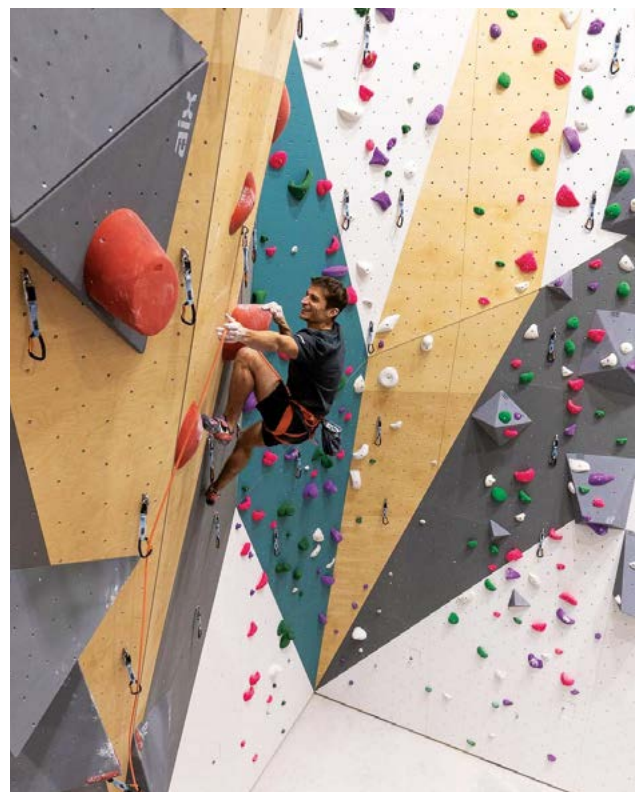

Completed	2021
Climbing Area	2000 m ² 23,681 ft ²
Style	Geome3x, Natural Wood
Facility	Full Service Gym

[PARIS-PORTEDITALIE.CLIMB-UP.FR](https://paris-porteditalie.climb-up.fr)

DAV Mannheim

Completed	2021
Style	Geome3x, Natural Wood
Facility	Outdoor Climbing Tower