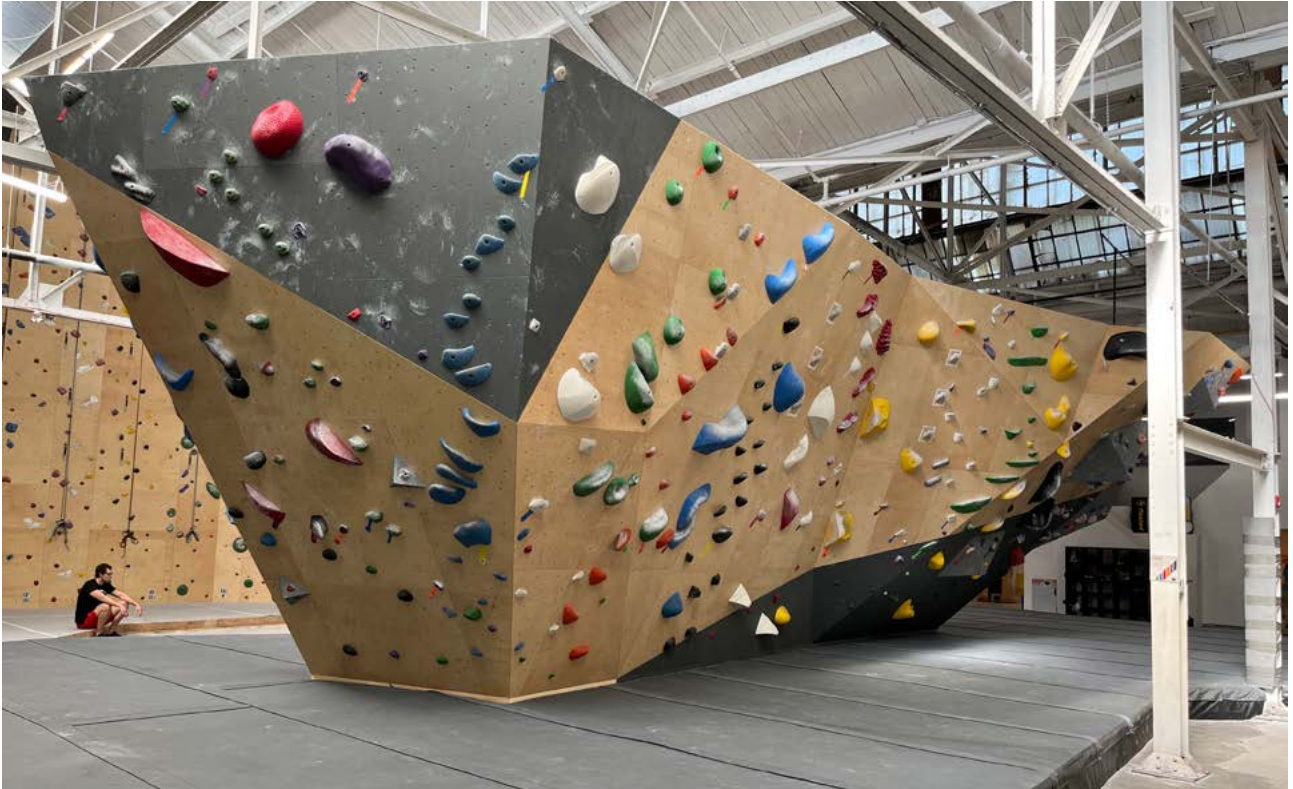

Guelph Grotto Climbing

GUELPH, CANADA

Completed	2022
Climbing Area	895 m² | 9 635 ft²
Style	Geome3x, Natural Wood
Facility	Full Service Climbing Gym

WWW.GUELPHGROTTO.COM