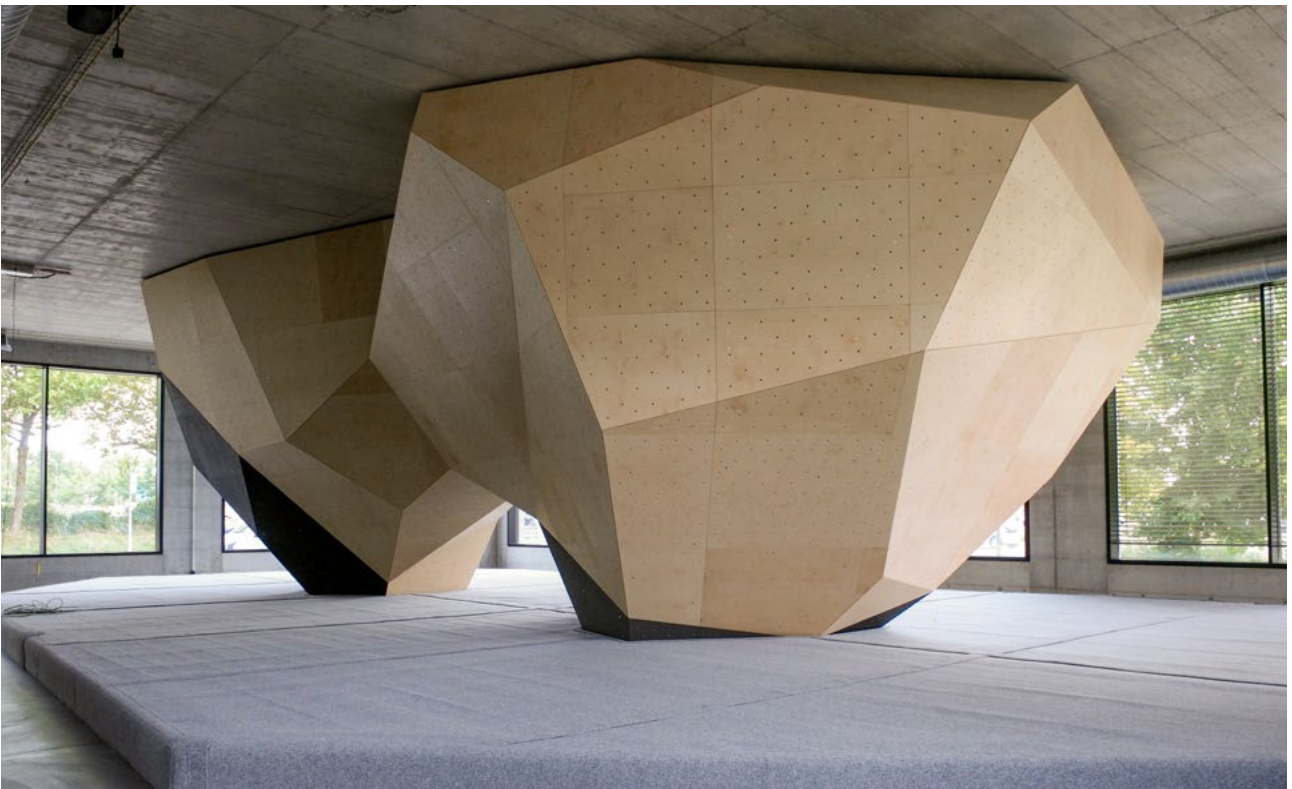

MALAYSIA

Camp5 KL East, **Kuala Lumpur**

Kraftreaktor Aarau

Completed	2023
Climbing Area	1113 m ² 11 980 ft ²
Style	Geome3x, Natural Wood
Facility	Bouldering Gym

AARAU, SWITZERLAND

KRAFTREAKTOR.CH

Sputnik Legazpi