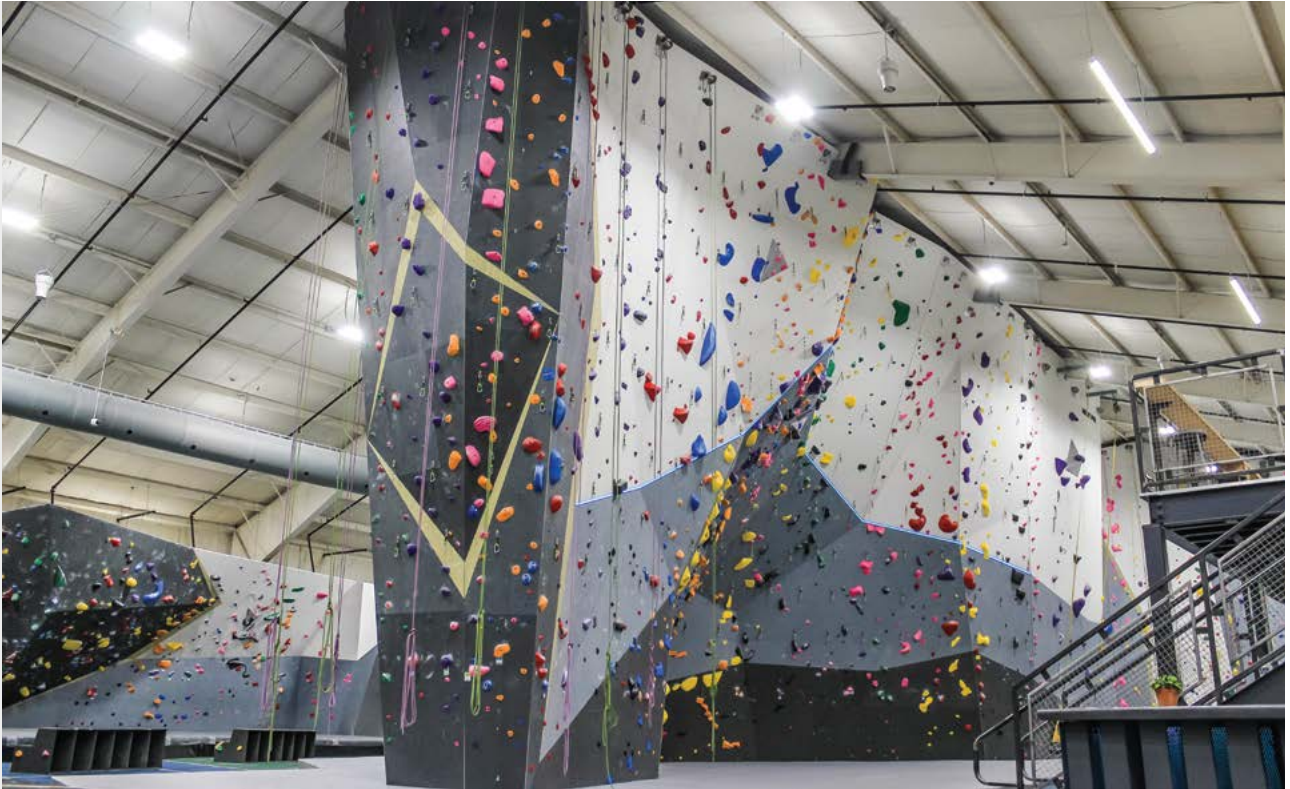

Beta Climbing + Fitness

STAMFORD, CT, USA

Completed	2018
Climbing Area	1,889 m² | 20,337 ft²
Style	Geome3x, Wooden Texture
Facility	Full Service Gym

BETAROCKS.COM