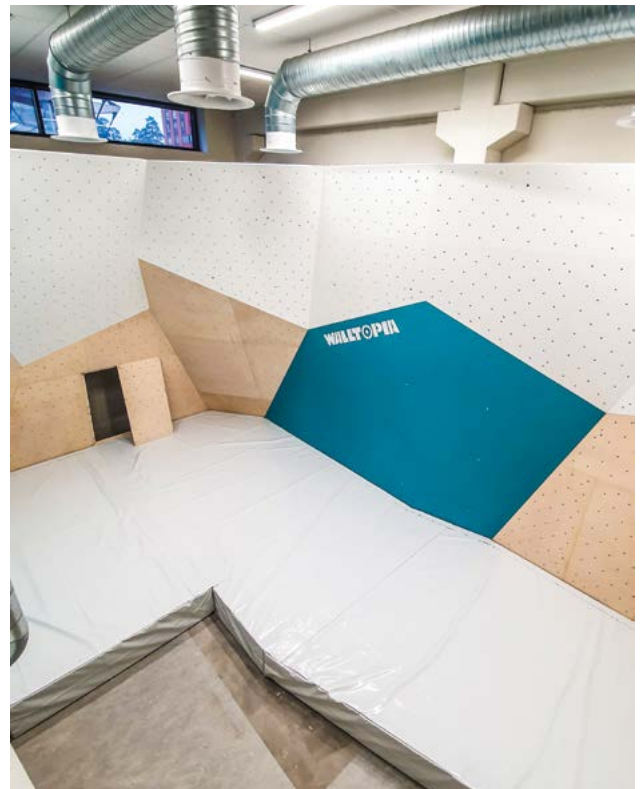

HERZLIYA, ISRAEL

ICLIMB.CO.IL

Idrottshuset

VÄXJÖ, SWEDEN

Completed	2019
Climbing Area	600 m ² 6,458 ft ²
Style	Geome3x, Natural Wood
Facility	Full Service Gym

IDROTTSHUSET.SE

Hangar 4

Completed	2019
Climbing Area	636 m ² 6,845 ft ²
Style	Geome3x, Natural Wood
Facility	Full Service Gym