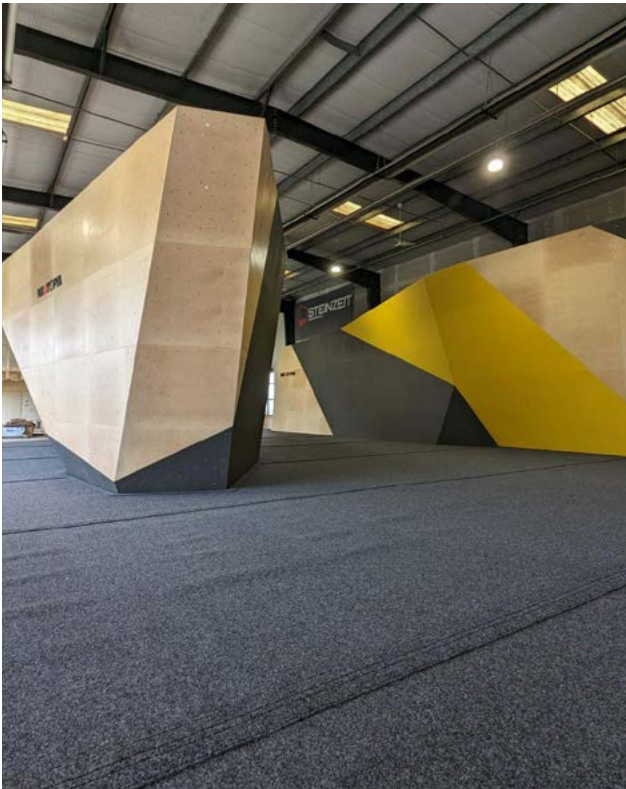

Big Depot Leeds

Completed	2022
Climbing Area	1 349 m ² 14 520 ft ²
Style	Geome3x, Natural Wood
Facility	Full Service Climbing Gym

LEEDS, UK

WWW.DEPOTCLIMBING.CO.UK/BIG-DEPOT

Central Rock Gym Chelsea

Completed	2023
Climbing Area	418 m ² 4 498 ft ²
Style	Geome3x, Natural Wood
Facility	Bouldering Gym