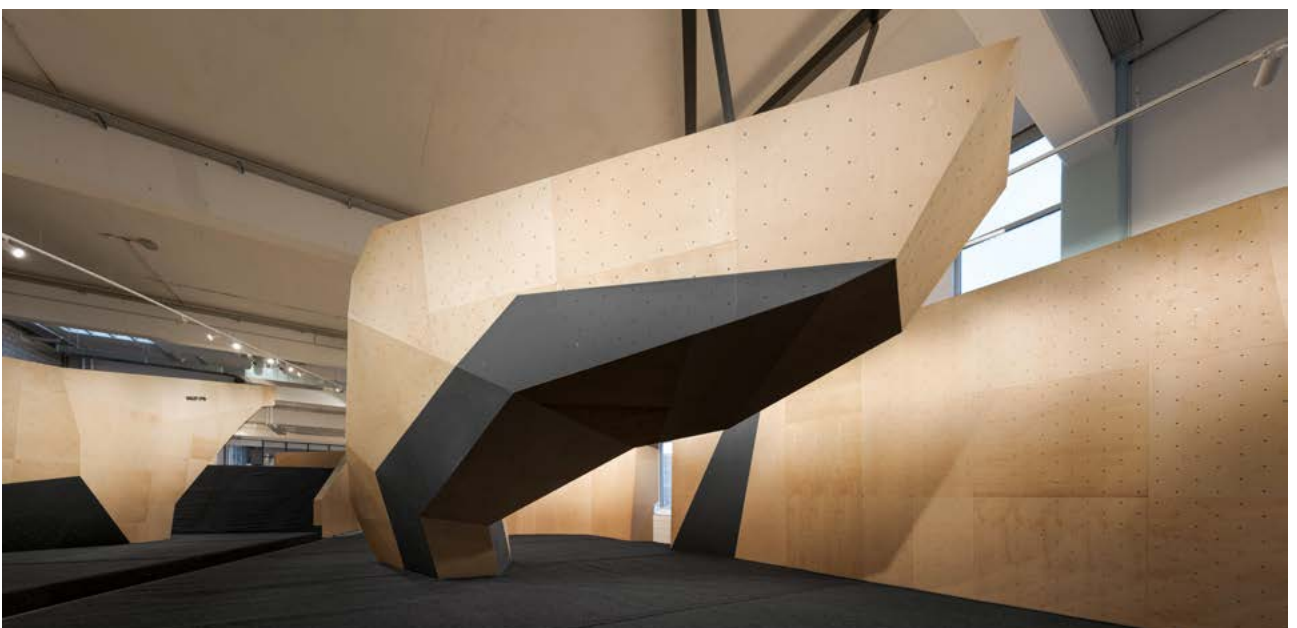

BANGKOK, THAILAND

STONEGOATCLIMB.COM

ELYS Boulder Loft

Completed	2020
Climbing Area	1,070 m ² 11,517 ft ²
Style	Geome3x, Natural Wood
Facility	Boulder Gym

BASEL, SWITZERLAND

BOULDERLOFT.CH

Kino Boulder Club