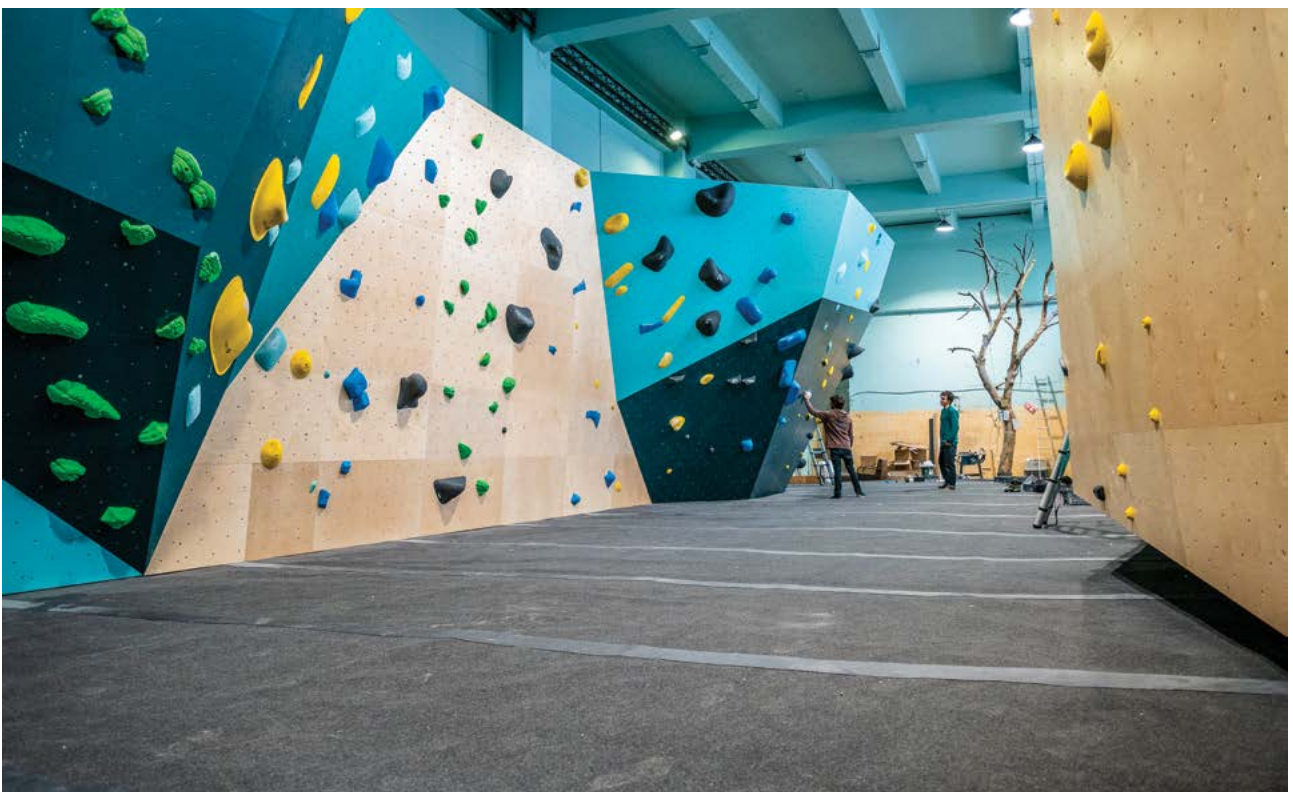

Completed	2020
Climbing Area	200 m ² 2,152 ft ²
Style	Geome3x, Natural Wood
Facility	Bouldering Gym

SOFIA, BULGARIA

[INSTAGRAM.COM/KINOBOULDERKLUB](https://www.instagram.com/kinoboulderklub)

Flow Climbing