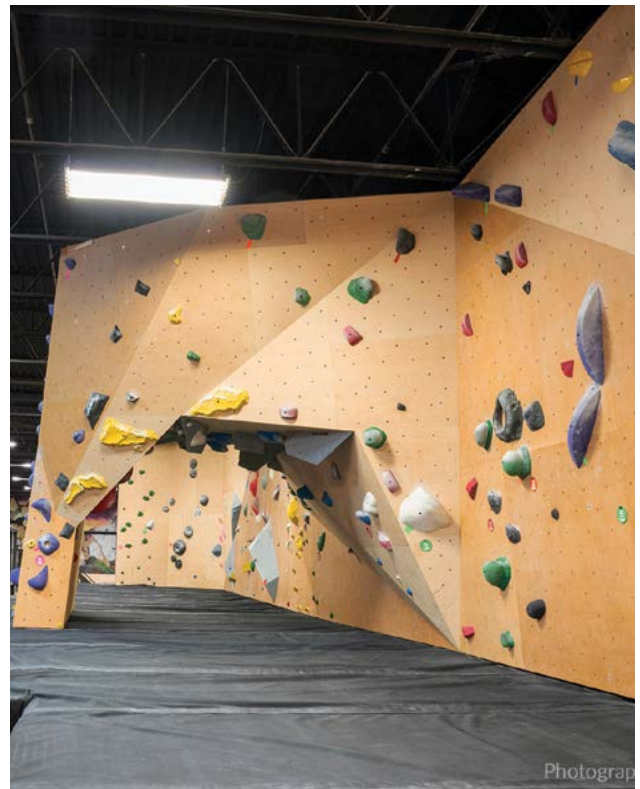

RICHMONDOVAL.CA

Rock Jungle Fitness

Completed	2020
Climbing Area	427 m ² 4,596 ft ²
Style	Geome3x, Natural Wood
Facility	Full Service gym

EDMONTON, AB, CANADA

ROCKJUNGLEFITNESS.COM

Photograph

iClimb Arena

Completed	2020
Climbing Area	250 m ² 2,691 ft ²
Style	Geome3x, Natural Wood
Facility	Boulder Gym