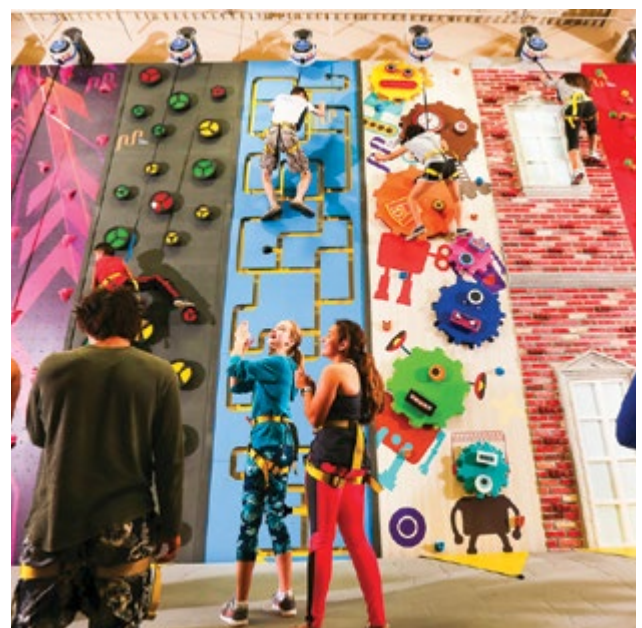

WWW.INNERPEAKS.COM

Upper Limits

Completed	2016
Climbing Area	671 m ² / 7 221 sq.ft
Style	Geome3x, Fun Walls
Facility	Full Service Gym

CHESTERFIELD, MO, USA

UPPERLIMITS.COM/CHESTERFIELD

Ascend Pittsburgh

Completed	2016
Climbing Area	957 m ² / 10 306 sq.ft
Style	Geome3x
Facility	Bouldering Gym