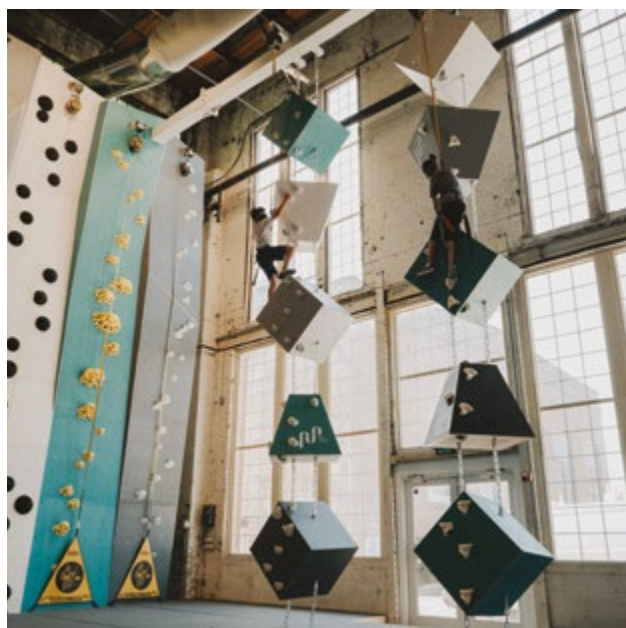

STCHARLES.CLIMBSOILL.COM

High Point

Completed	2020
Climbing Area	447 m ² / 4 817 sq.ft
Style	Geome3x, Fun Walls
Facility	Full Service Gym

CLEVELAND, TN, USA

WWW.HIGHPOINTCLIMBING.COM/CLEVELAND

Climb Cincy

Completed	2020
Climbing Area	458 m ² 4 937 ft ²
Style	Geom3x
Facility	Bouldering Gym