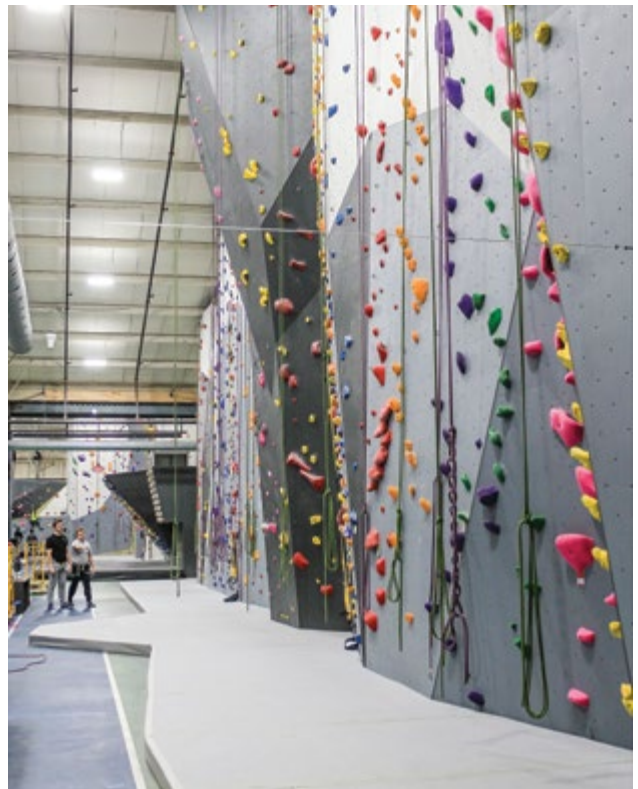

Beta Climbing + Fitness

STAMFORD, CT, USA

Completed	2018
Climbing Area	1,889 m² | 20,337 ft²
Style	Geome3x, Wooden Texture
Facility	Full Service Gym

BETAROCKS.COM