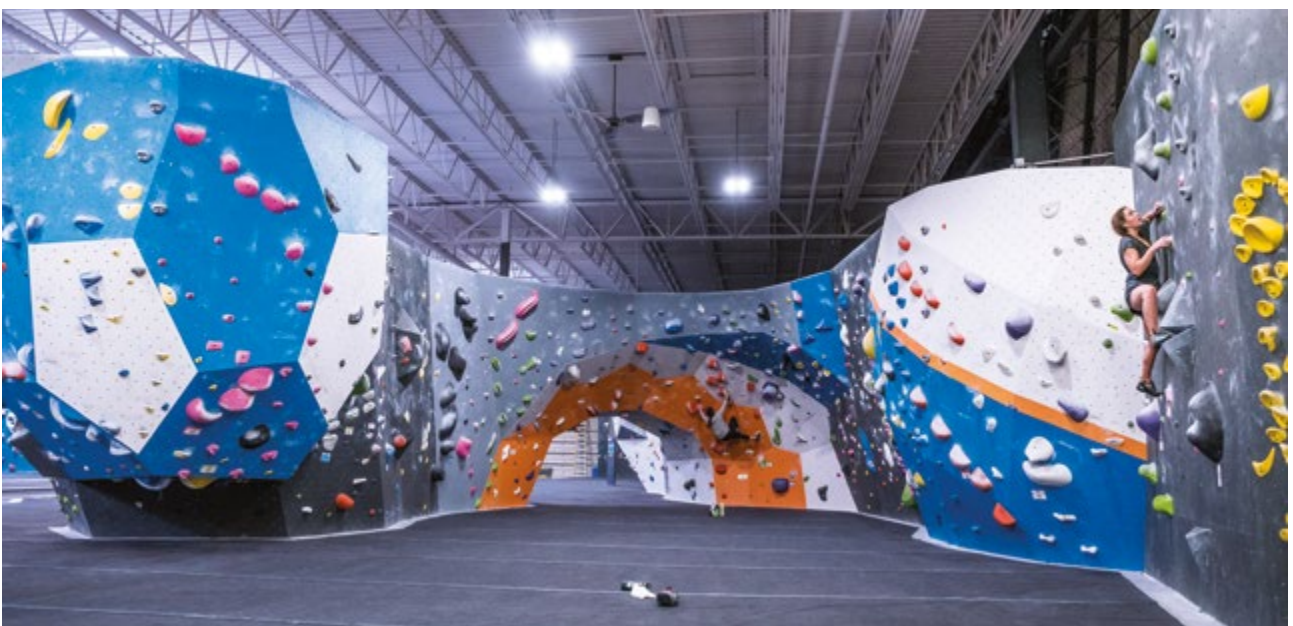

Movement Englewood

ENGLEWOOD, CO, USA

Completed	2018
Climbing Area	3 897 m ² / 41 951 sq.ft
Style	Geome3x
Facility	Full Service Gym

[MOVEMENTGYMS.COM/ENGLEWOOD](https://www.movementgyms.com/englewood)

Touchstone Verdigo Boulders