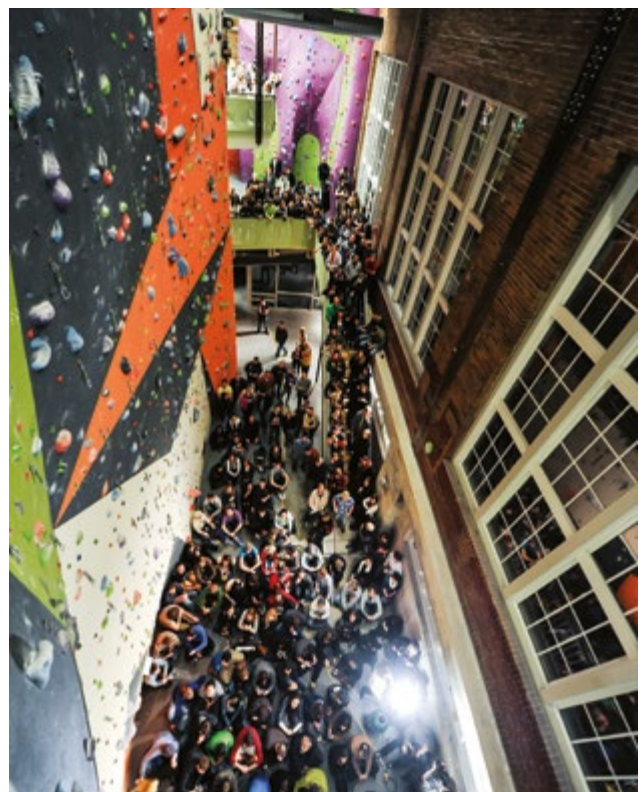

SAN FRANCISCO, CA, USA

TOUCHSTONECLIMBING.COM/DOGPATCH-BOULDERS

Climb So iLL

ST. LOUIS, MO, USA

Completed	2011
Climbing Area	929 m ² / 10 000 sq.ft
Style	Geome3x, 3D Curves
Facility	Full Service Gym

CLIMBSOILL.COM