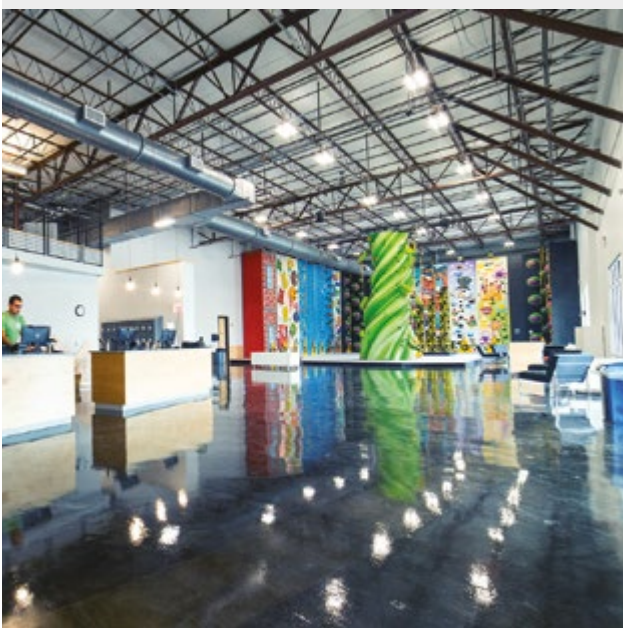

Climb Murfreesboro

Completed	2020
Climbing Area	1 341 m² / 14 438 sq.ft
Style	Geome3x, Fun Walls
Facility	Full Service Gym

MURFREESBORO, TN, USA

THECLIMBGYMS.COM