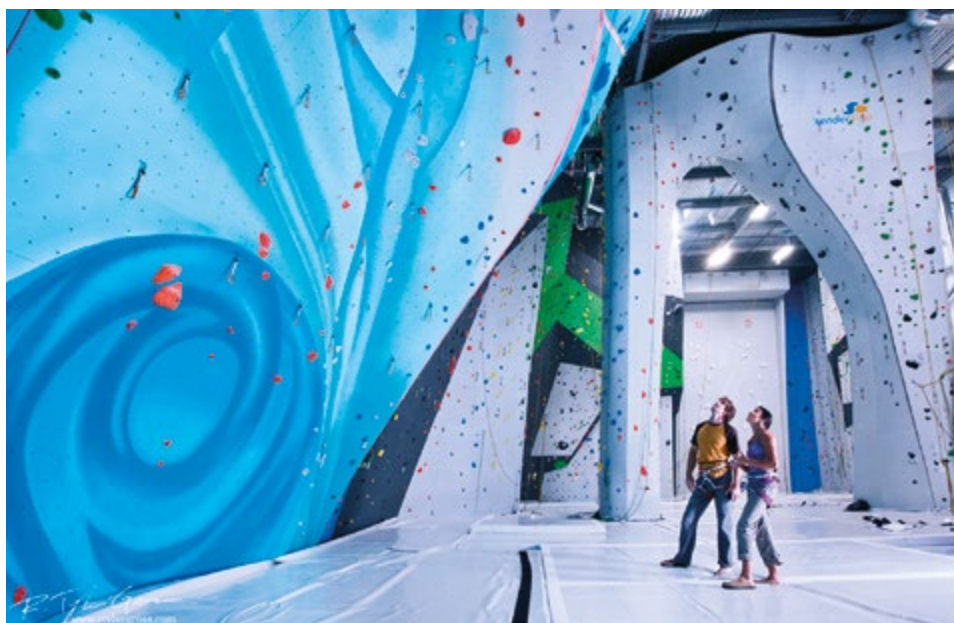

Sender One Santa Ana

SANTA ANA, CA, USA

Completed	2013
Climbing Area	2 103 m² / 22 636 sq.ft
Style	Geome3x, 3D Curves
Facility	Full Service Gym

WWW.SENDERONECLIMBING.COM/SNA