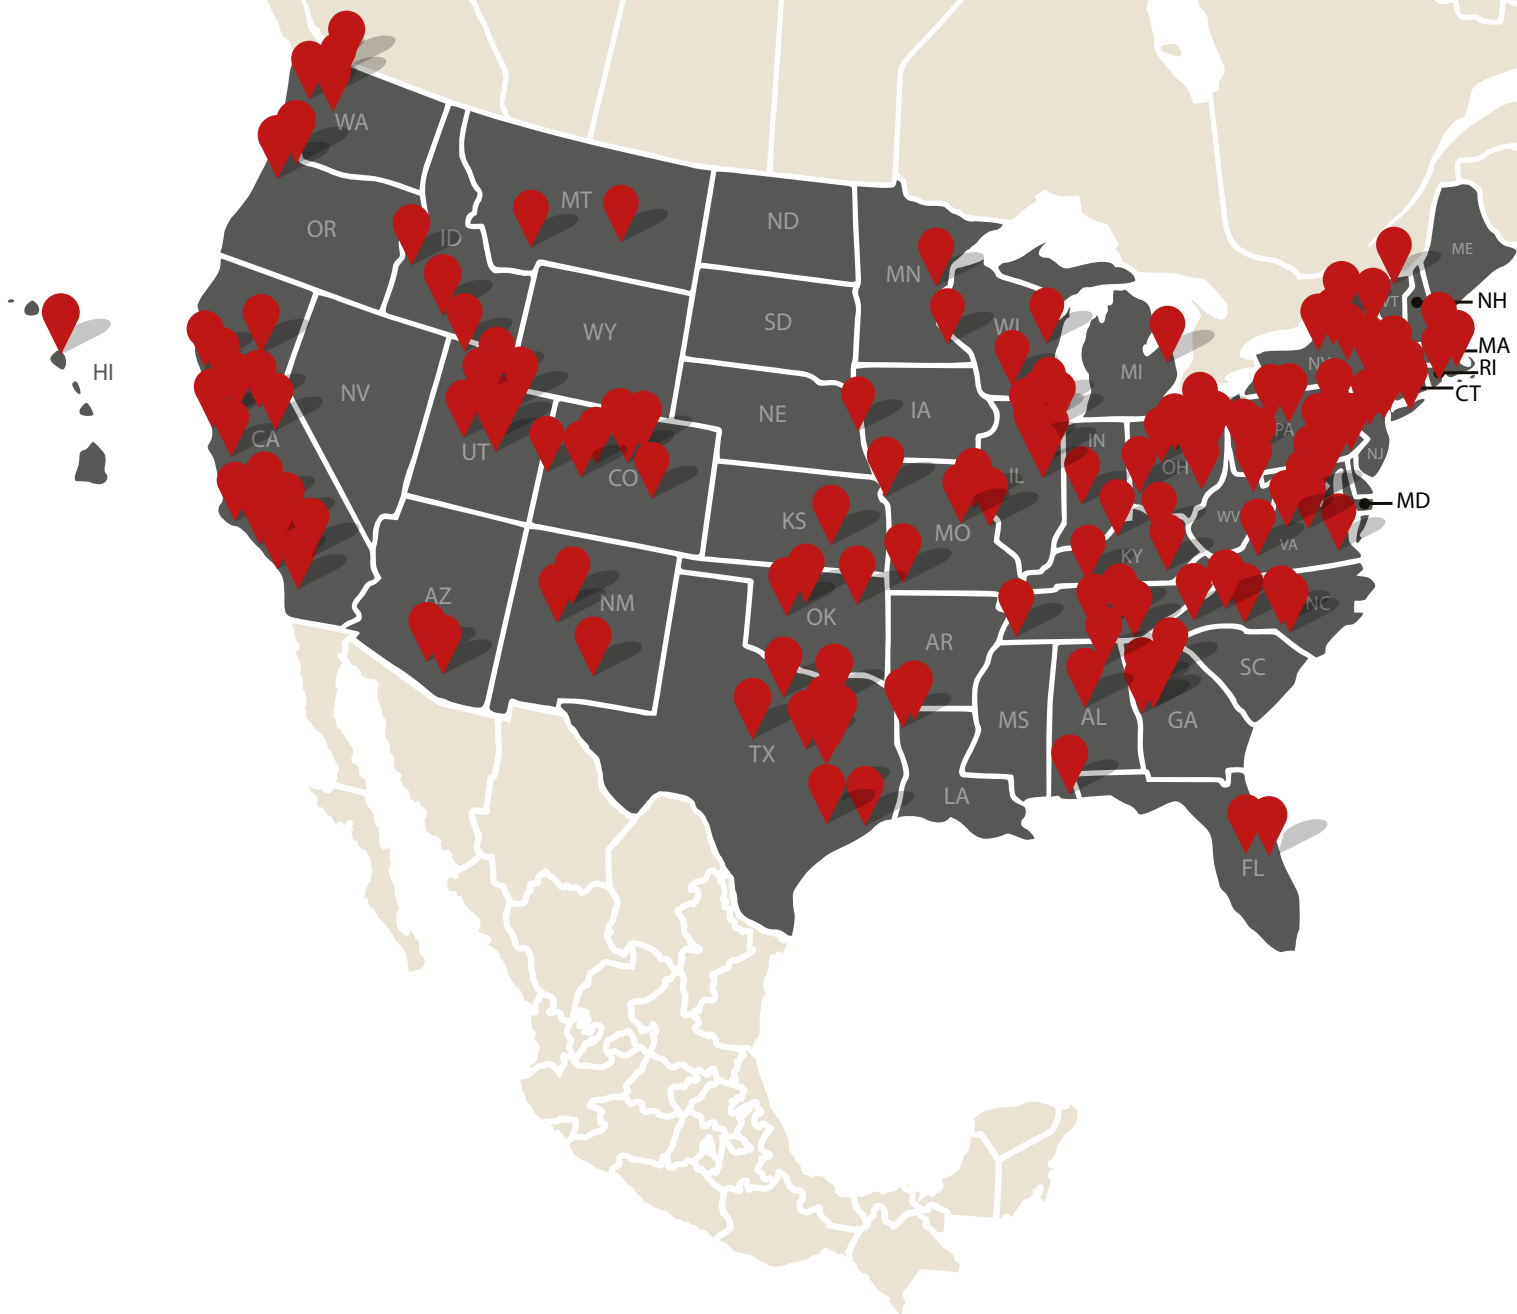

WALLTOPIA

CLIMBING WALLS,
USA

WALLTOPIA

Climbing walls
in the USA

WALLTOPIA

1. Adventure HQ, Palm Shores, FL
2. Alpine Climbing, Rippon, CA
3. Alta Boulders, Chandler, AZ
4. Alta Climbing, Gilbert, AZ
5. Approach Climbing Gym, Omaha, NE
6. 106 Air Rescue, Westhampton Beach, NY
7. Ascend, Pittsburgh, PA
8. Beta Climbing, Stamford, CT
9. Bliss, Wichita, KS
10. Boulderz, Madison, WI
11. Brearly School, NYC, NY
12. Central Rock Gym Boston, MA
13. Central Rock Gym Buffalo, NY
14. Central Rock Gym Arsenal, Boston, MA
15. Central Rock Gym Manhattan, NYC, NY
16. Central Rock Gym Rochester, NY
17. Central Rock Gym Sryacuse, NY
18. Central Rock Gym Stoneham, MA
19. Central Rock Gym Waltham, MA
20. Central Rock Gym, Randolph, MA
21. Central Rock Gym, Warwick, RI
22. Cleveland Rocks, Cleveland, OH
23. Climb Bentonville, AR
24. Climb Cincy, Cincinatti, OH
25. Climb Murfeesboro, TN
26. Climb NuLu, Louisville, KY
27. Climb So iLL at the Power Plan, St. Louis, MO
28. Climb So iLL at the Steel Shop, St. Louis, MO
29. Climb Tulsa, OK
30. Climb Up, Norman, OK
31. Climbmax, Asheville, NC
32. Cotting School, Lexington, MA
33. Denver Bouldering Club, Denver, CO
34. Dyno Detroit, MI
35. Movement Columbia, MD
36. Movement Hampden, Baltimore, MD
37. Movement Crystal City, VA
38. Movement Englewood, CO
39. Movement Golden, CO
40. First Ascent Arlington Heights, IL
41. First Ascent Avondale, Chicago, IL
42. First Ascent Block 37 Expansion, Chicago, IL
43. First Ascent Station Square, Pittsburgh, PA
44. First Ascent Humbolt Park, Chicago, IL
45. First Ascent Peoria, IL
46. First Ascent Uptown Boulders, Chicago, IL
47. Fort Carson, CO
48. G - Rock, Shreveport, LA
49. GemStone, Twin Falls, ID
50. Google, Mountain View, CA
51. Grand Valley Climbing, Grand Junction, CO
52. Gravity Vault Radnor, Wayne, PA
53. Gravity Vault, Hoboken, NJ
54. Gravity Vault, Melville, NY
55. Gravity Vault, Poughkeepsie, NY
56. Gravity Vault, Montclair, NJ
57. Gritstone, Morgantown, WV
58. Zenith, Springfield, MO
59. High Altitude Fitness, Truckee, CA
60. High Point Huntsville, AL
61. High Point Memphis, TN
62. High Point Birmingham, AL
63. High Point Chattanooga, TN
64. Holloman Air Force Base, Alamogordo, NM
65. Hoosier Heights Bloomington, IN
66. Inner Peaks Charlotte, NC
67. Inner Peaks Matthews, NC
68. InSpire Rock, Spring, TX
69. Kinetic, Williamstown, CT
70. LEF, Lexington, KY
71. Liberty University, Lynchburg, VA
72. Memphis Rox, Memphis, TN
73. MetroRock, Brooklyn, NY
74. MetroRock, Essex, VT
75. MetroRock, Littleton, MA
76. Midwest Climbing Academy, Minneapolis, MN
77. Moments Climbing, Blue Swan Boulders, Orlando, FL
78. Moments Climbing, Iron City Boulders, Pittsburgh, PA
79. Momentum Katy, TX
80. Momentum Lehi, UT
81. Momentum Millcreek, SLC, UT
82. Momentum Sandy, SLC, UT
83. Momentum SODO, Seattle, WA
84. Momentum Silver Street, Houston, TX
85. Monkey House, Carbondale, CO
86. Mosaic, Loveland, OH