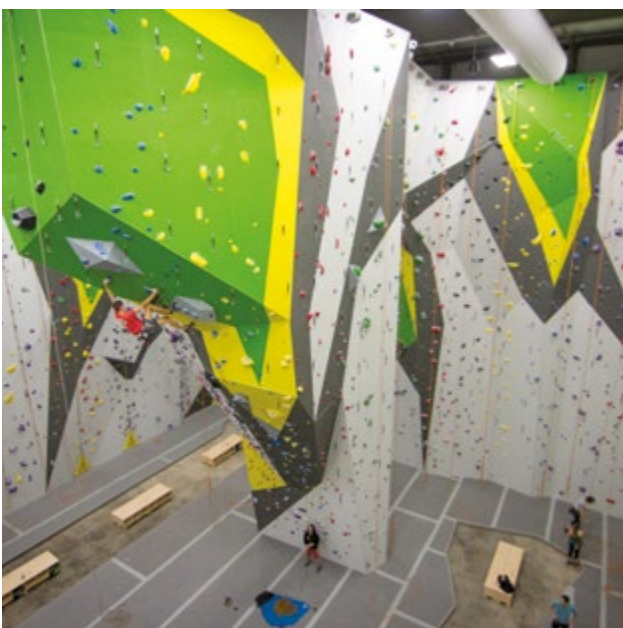

High Point Birmingham

BIRMINGHAM, AL, USA

Completed	2016
Climbing Area	2 235 m² / 24 067 sq.ft
Style	Geome3x, Fun Walls
Facility	Full Service gym

WWW.HIGHPOINTCLIMBING.COM/BIRMINGHAM

WALLTOPIA