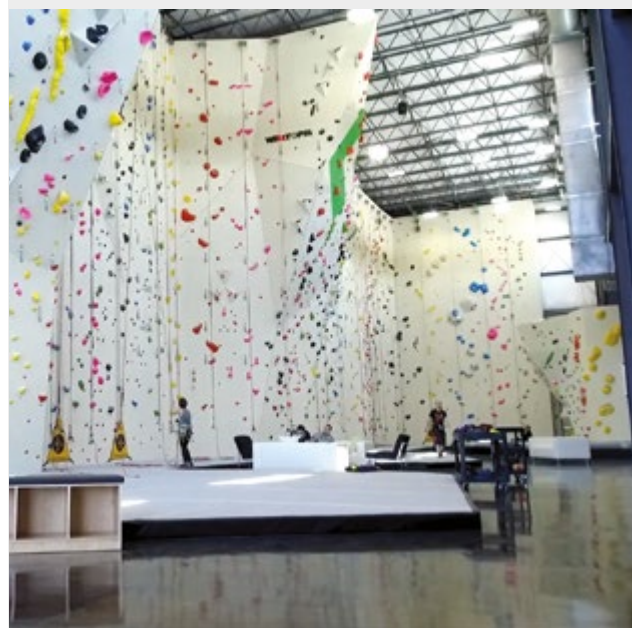

Climb Murfreesboro

Completed	2020
Climbing Area	1 341 m² / 14 438 sq.ft
Style	Geome3x, Fun Walls
Facility	Full Service Gym

MURFREESBORO, TN, USA

THECLIMBGYMS.COM