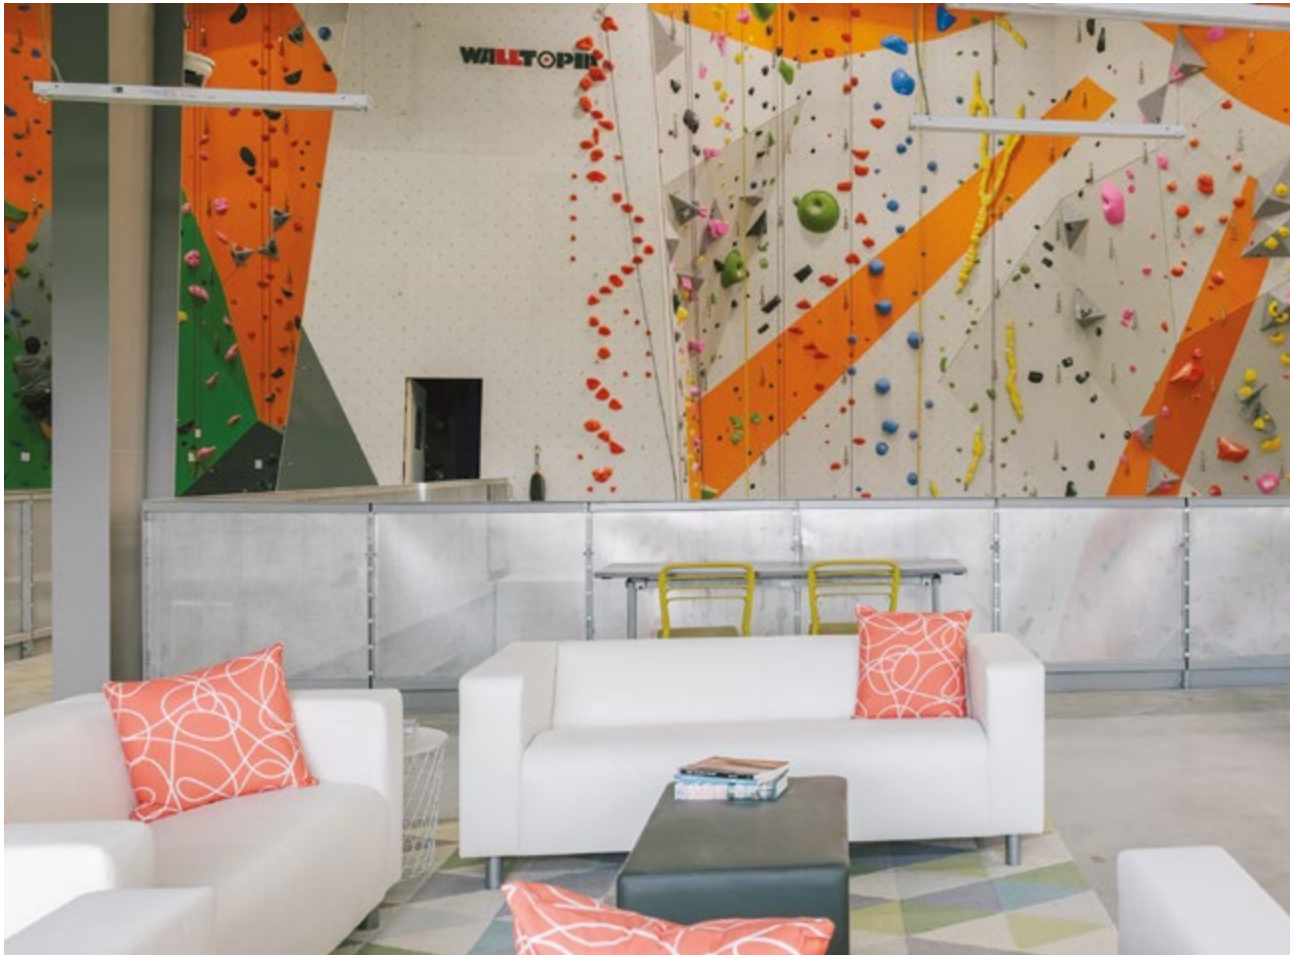

Climb Bentonville

Completed	2019
Climbing Area	1 416 m² / 15 239 sq.ft
Style	Geome3x, Fun Walls
Facility	Full Service Gym

BENTONVILLE, AR, USA

THECLIMBGYMS.COM

WALLTOPIA