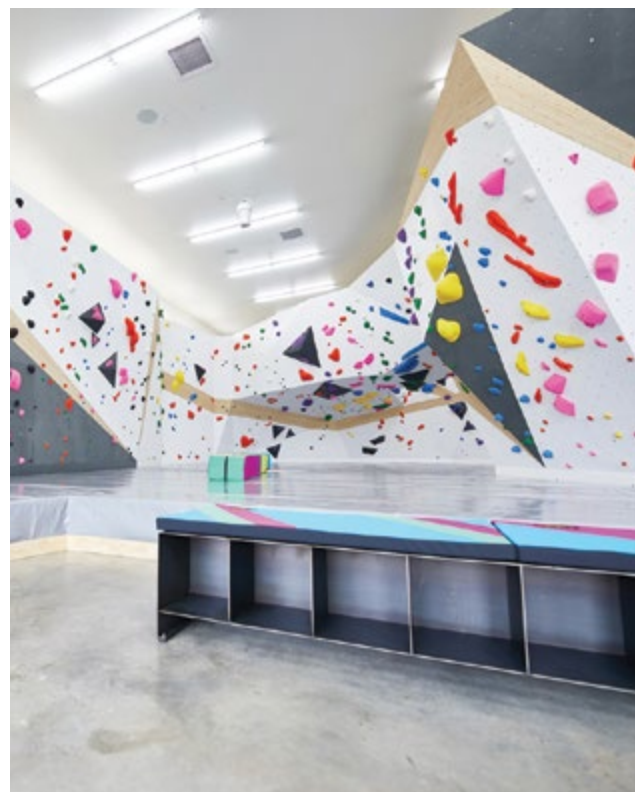

5.life Chambers

Completed	2018
Climbing Area	413 m² | 4,445 ft²
Style	Geome3x, Wooden Texture
Facility	Bouldering Gym

COLOMBUS, OH, USA

5.LIFE/CHAMBERS