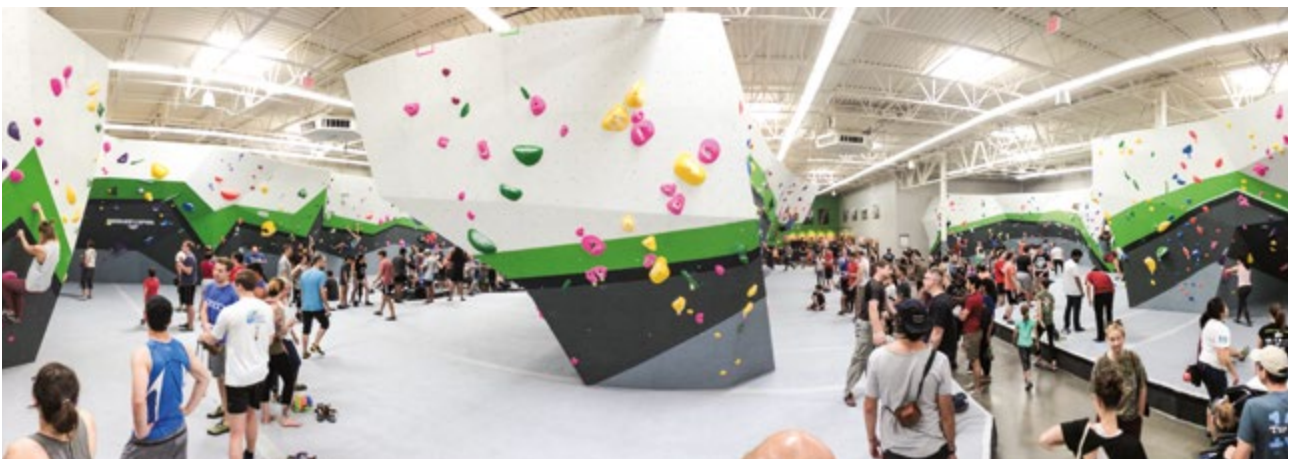

Triangle Rock Club

Completed	2019
Climbing Area	924 m² / 9 950 sq.ft
Style	Geome3x
Facility	Full Service Gym

DURHAM, NC, USA

WWW.TRIANGLEROCKCLUB.COM