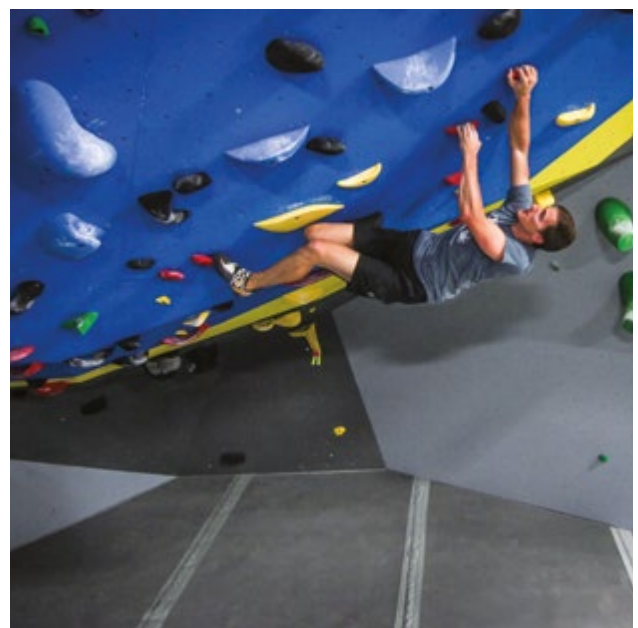

High Point Birmingham

BIRMINGHAM, AL, USA

Completed	2016
Climbing Area	2 235 m² / 24 067 sq.ft
Style	Geome3x, Fun Walls
Facility	Full Service gym

WWW.HIGHPOINTCLIMBING.COM/BIRMINGHAM

WALLTOPIA